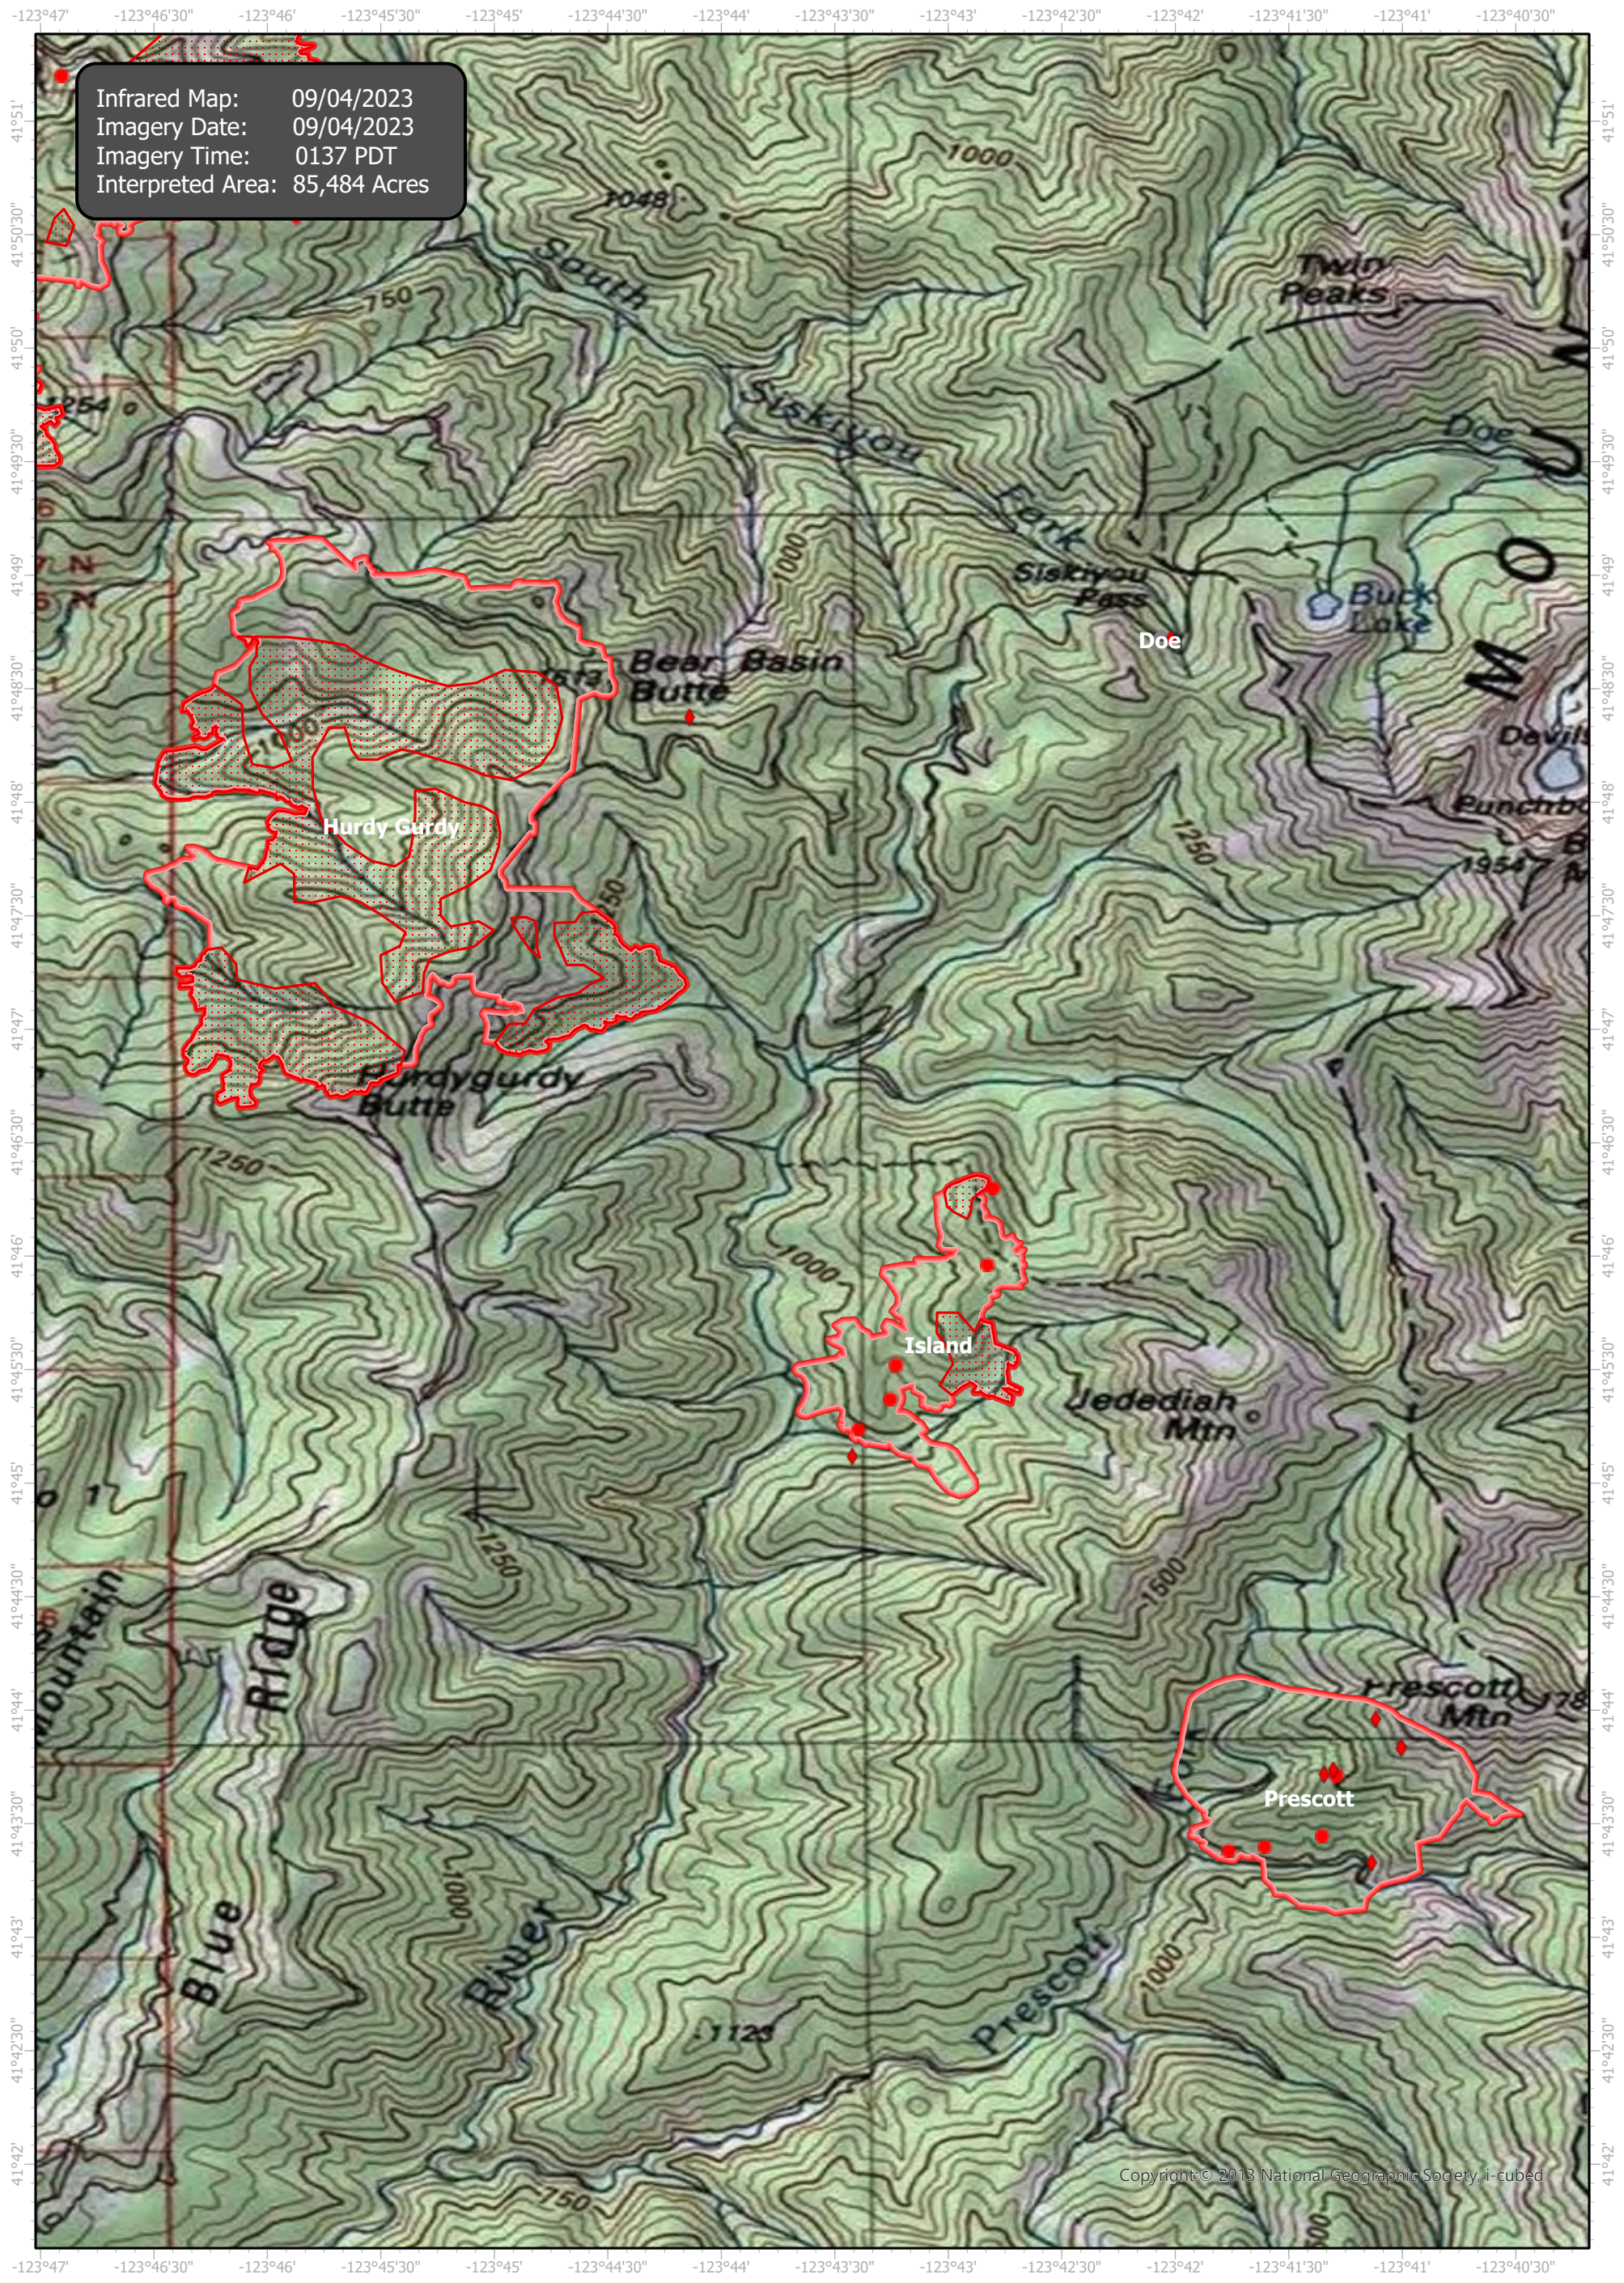

# SmithRiverComplex Infrared Map

Incident # (CA-SRF-968E) Hurdy Gurdy (2, 215 Acres), Island (378 Acres), Prescott (599 Acres), Doe (less than 2 Acres)

Copyright © 2013 National Geographic Society, i-cubed

GCS WGS 1984  
Scale: 1:50,000

- IR Isolated Heat Source
- ◆ Possible IR Heat Source
- ▭ IR Heat Perimeter
- ▨ IR Scattered Heat

Infrared Interrupter: Daniel LeVrier  
email: [daniel.levrier@usda.gov](mailto:daniel.levrier@usda.gov)