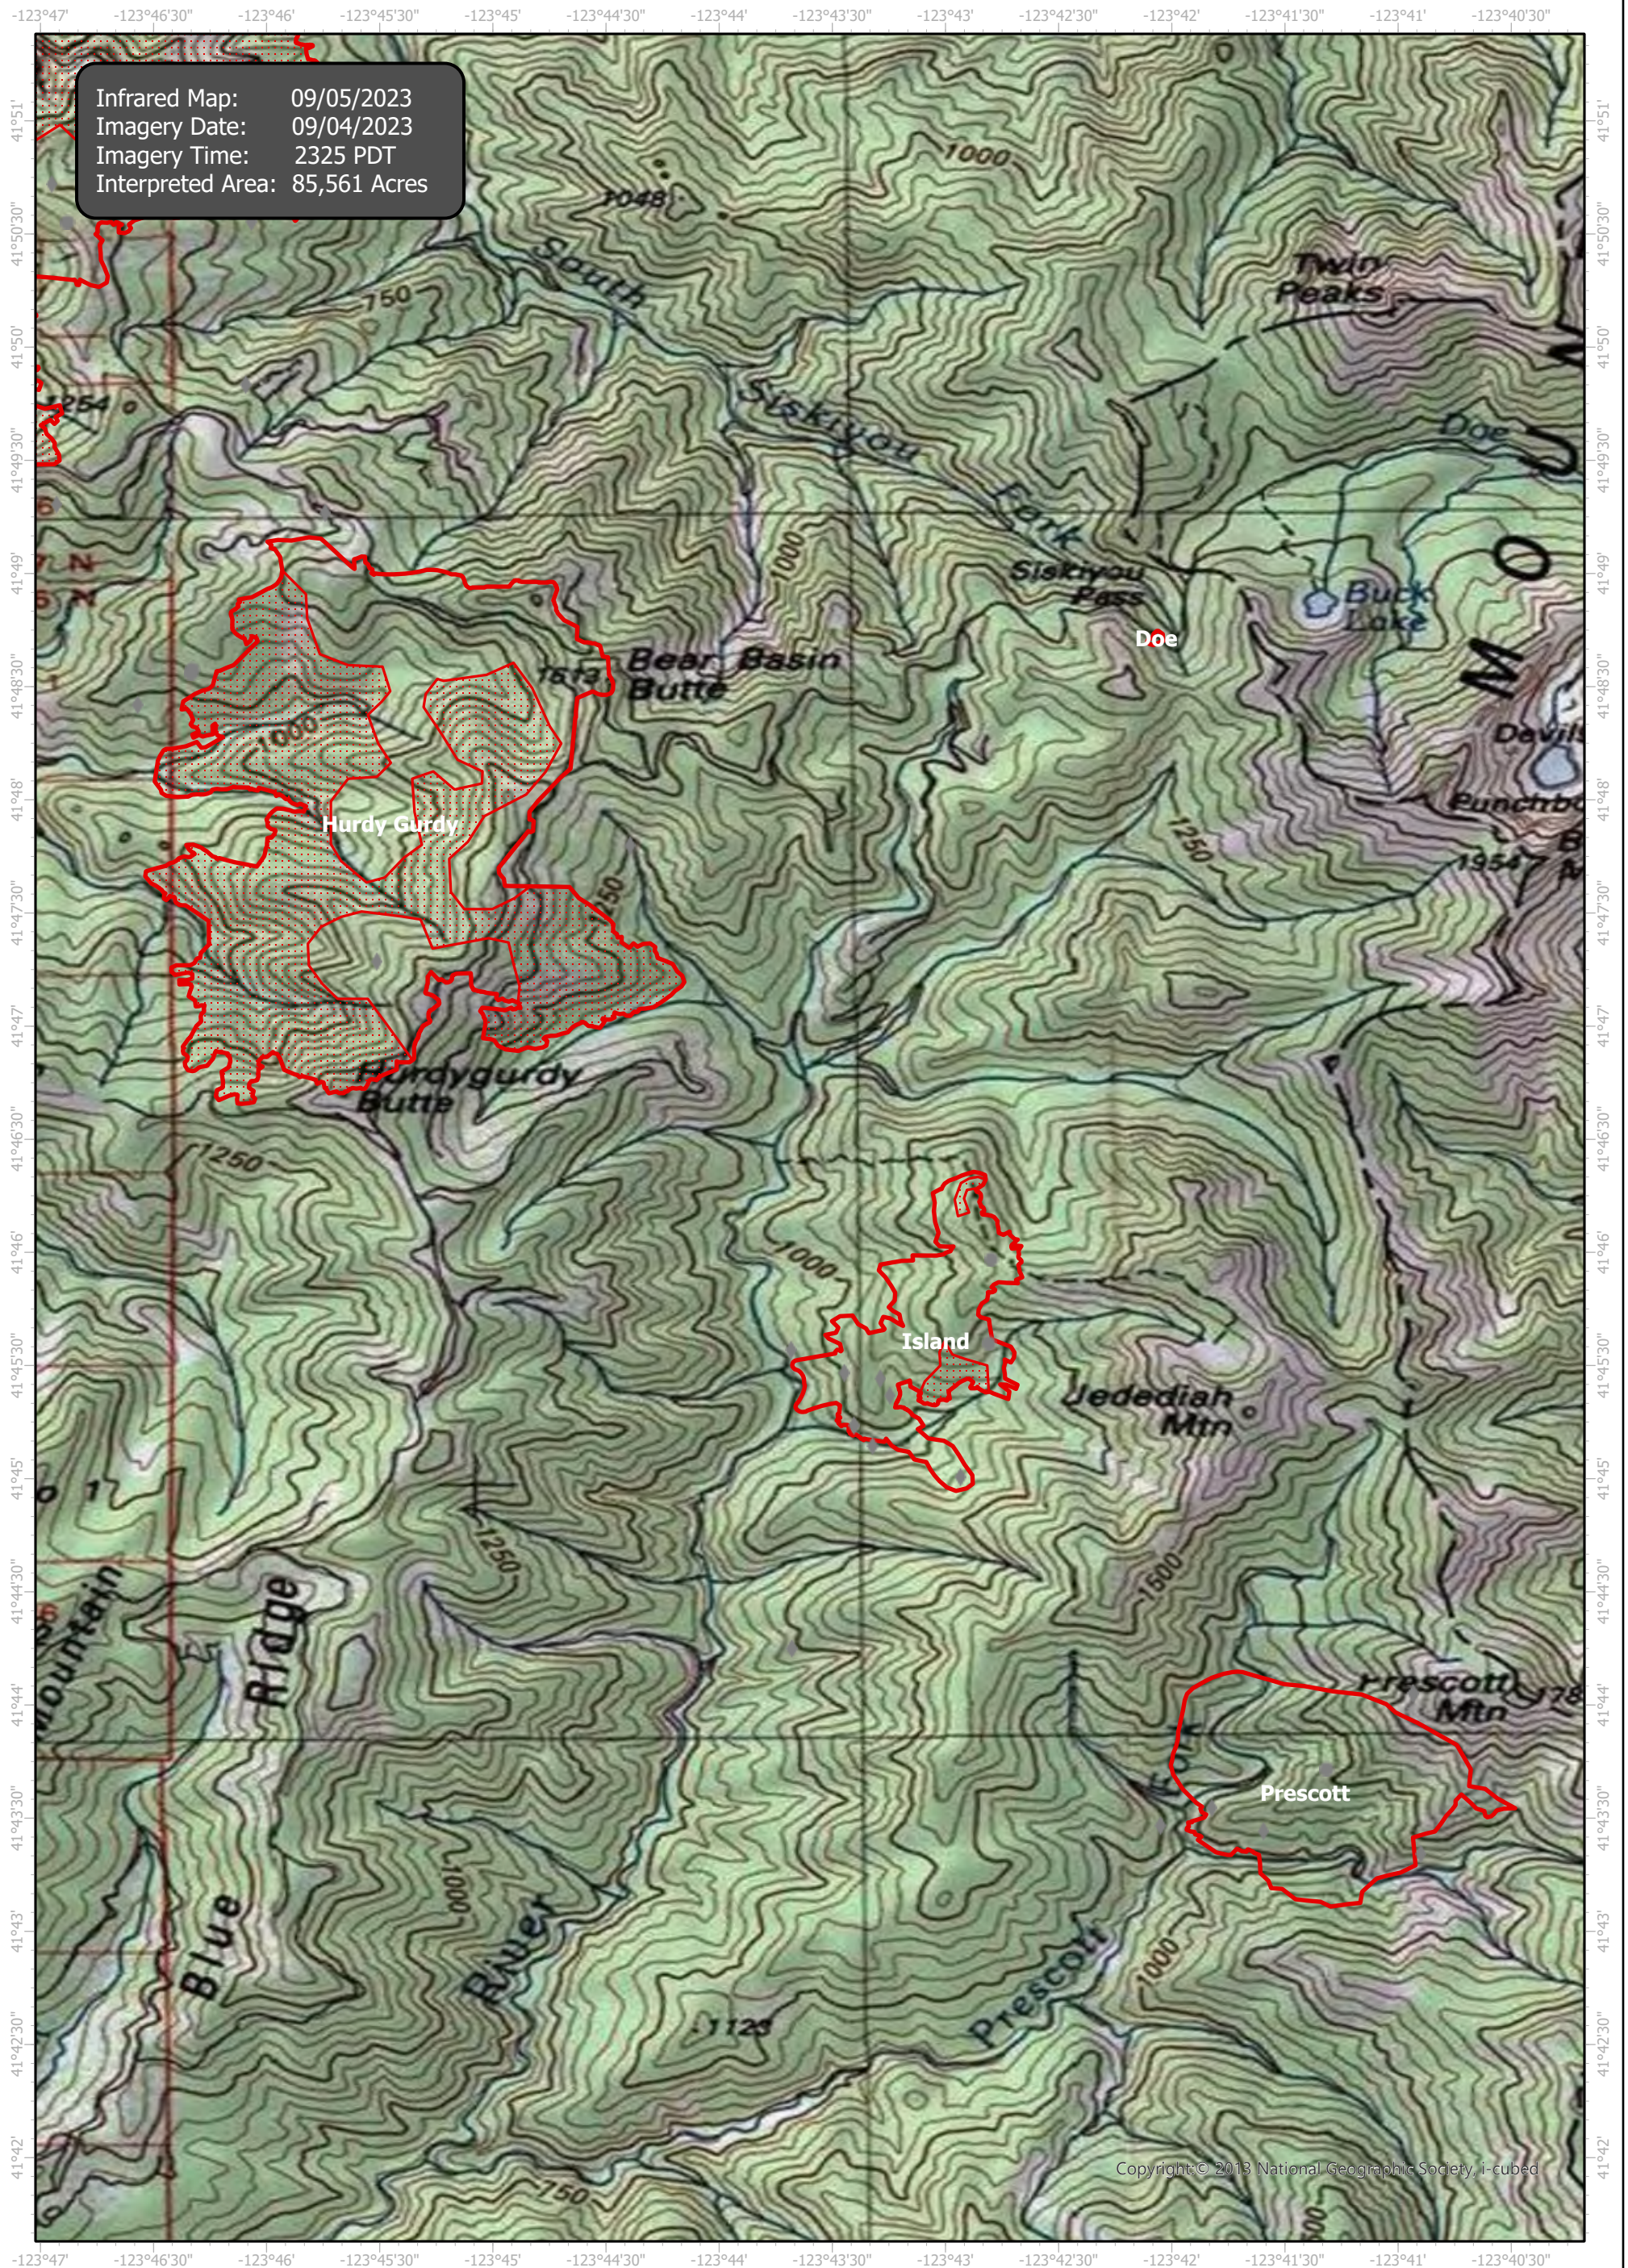

# SmithRiverComplex Infrared Map

Incident # (CA-SRF-968E) Hurdy Gurdy (2, 217 Acres), Island (378 Acres), Prescott (599 Acres), Doe (less than 2 Acres)

Copyright © 2013 National Geographic Society, i-cubed

GCS WGS 1984  
Scale: 1:50,000

- IR Isolated Heat Source
- ◆ Possible IR Heat Source
- ▭ IR Heat Perimeter
- ▨ IR Scattered Heat

Infrared Interrupter: Daniel LeVrier  
email: [daniel.levrier@usda.gov](mailto:daniel.levrier@usda.gov)