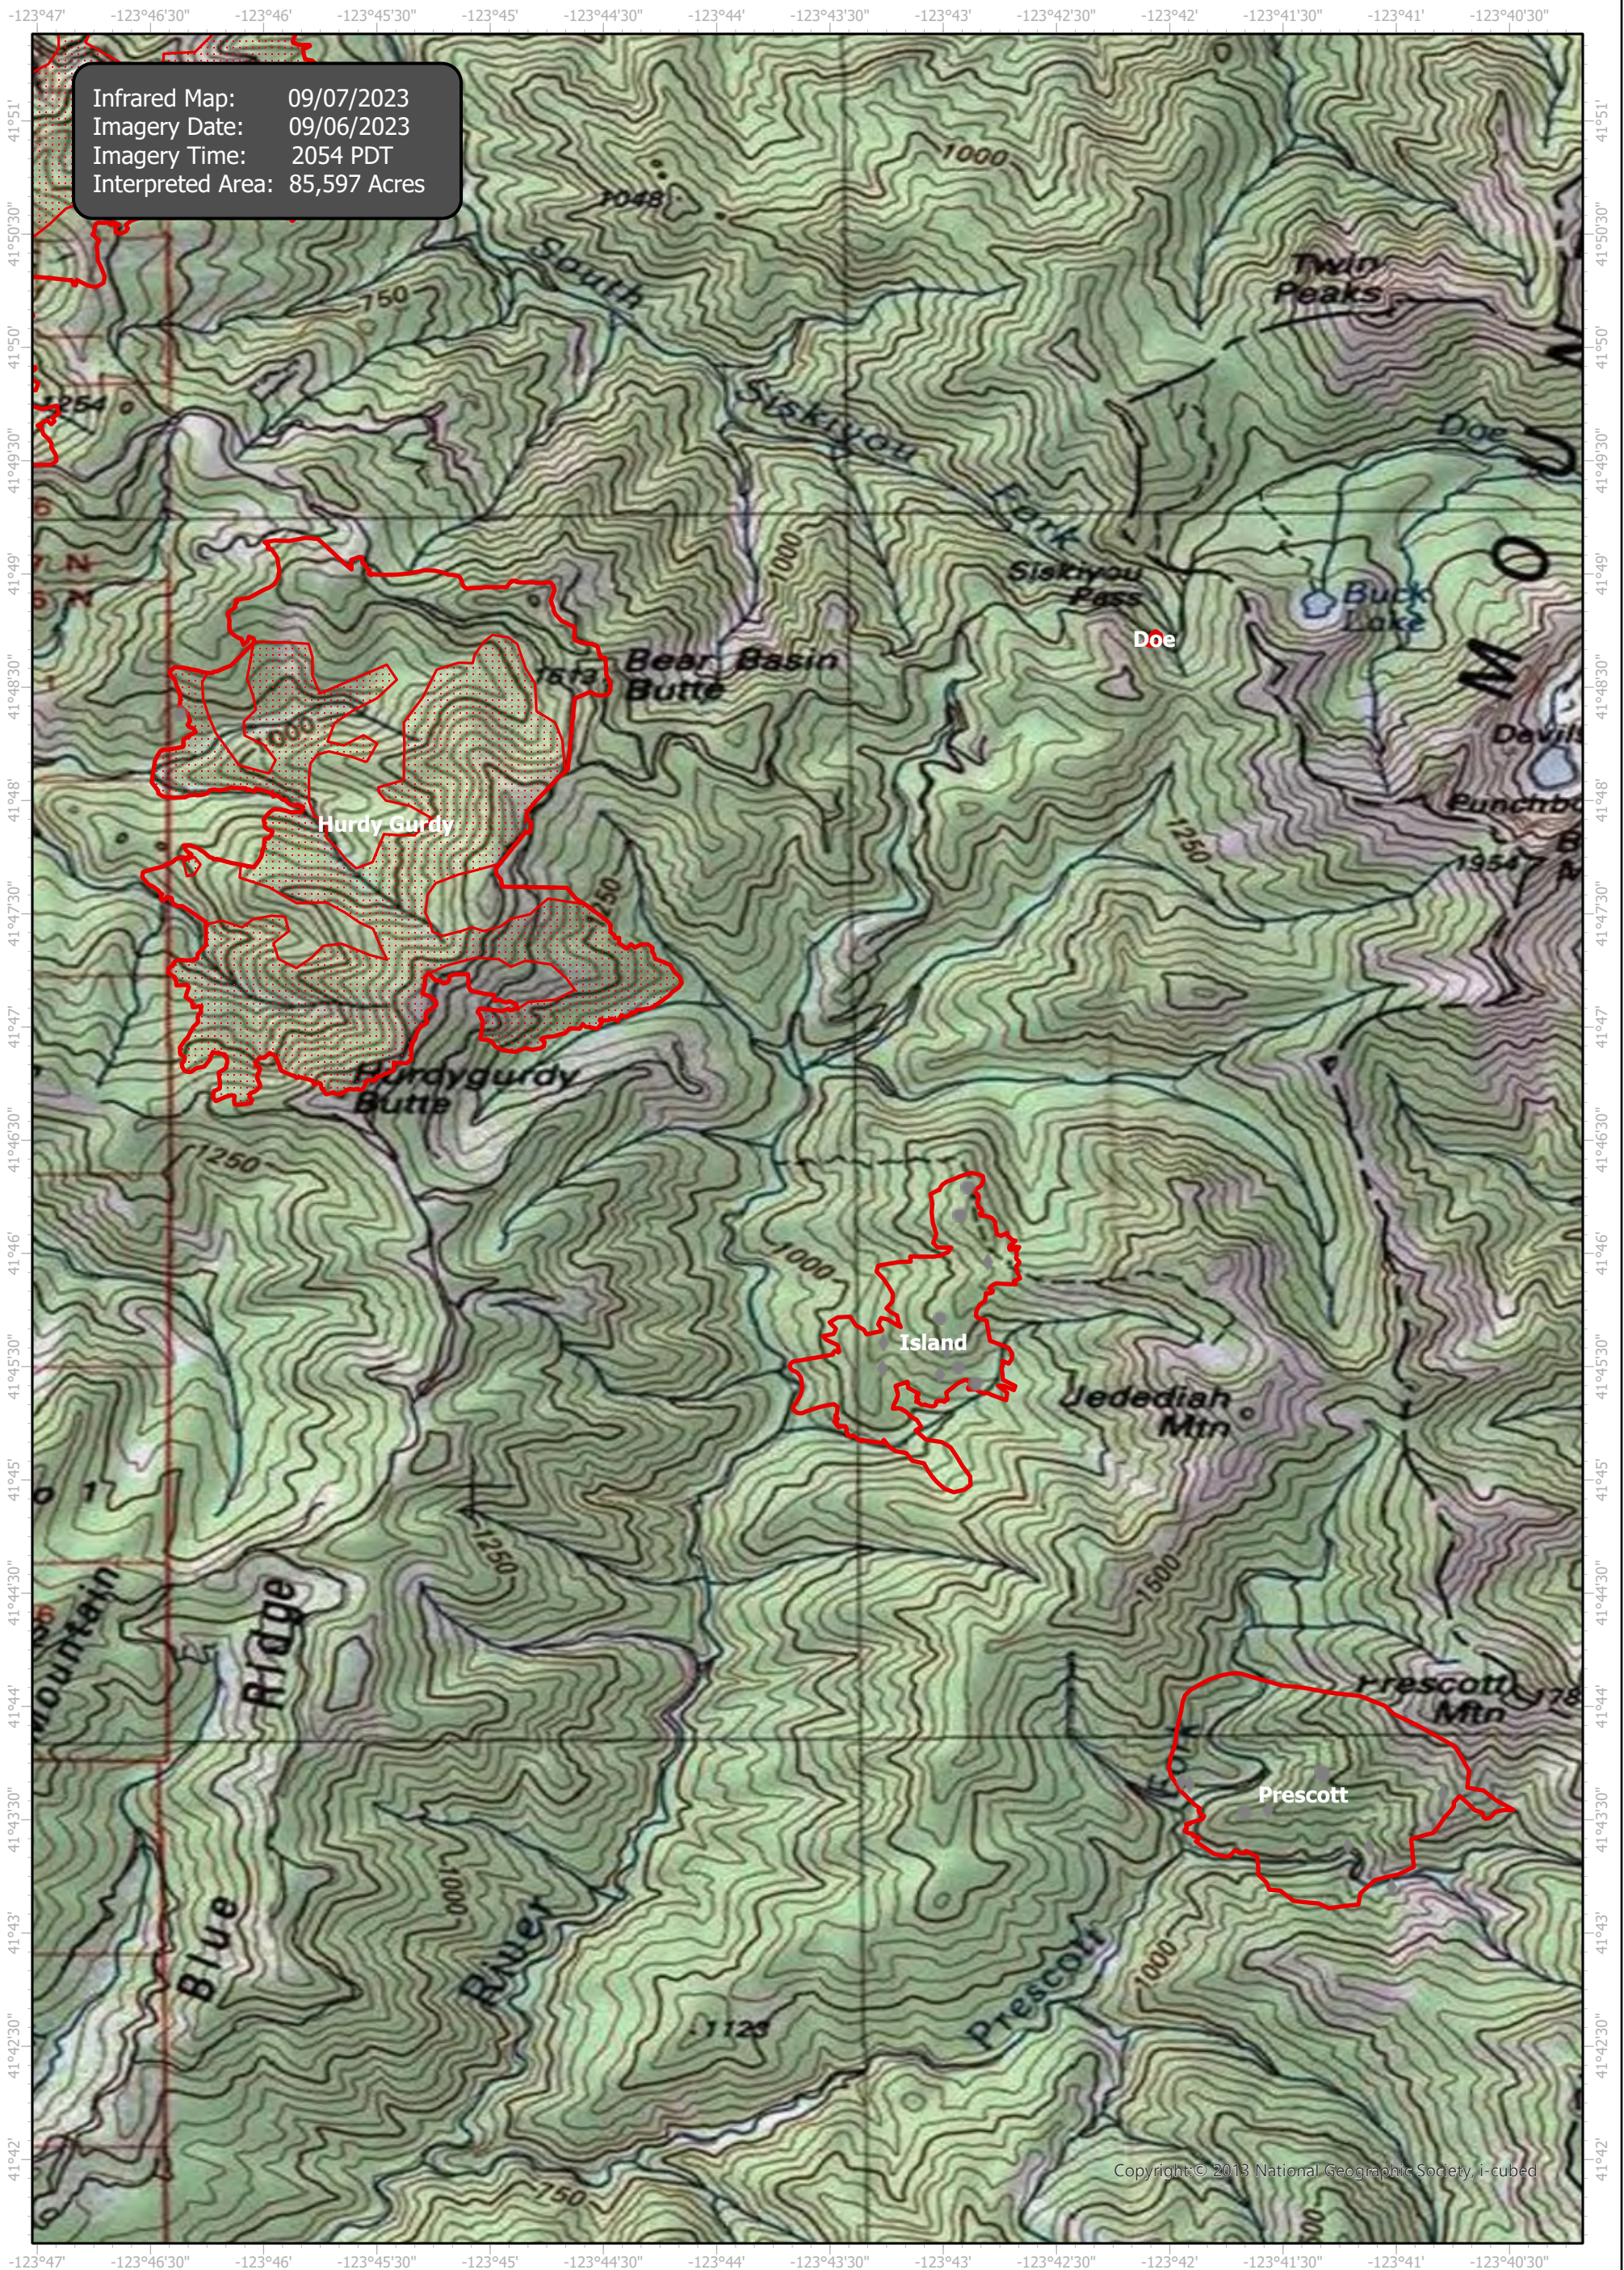

# SmithRiverComplex Infrared Map

Incident # (CA-SRF-968E) Hurdy Gurdy (2, 237 Acres) | Island (378 Acres) | Prescott (599 Acres) | Doe (less than 2 Acres)

Copyright: © 2013 National Geographic Society, i-cubed

GCS WGS 1984

Scale: 1:50,000

0 1 2 Miles

- IR Isolated Heat Source
- ◆ Possible IR Heat Source
- ▭ IR Heat Perimeter
- ▨ IR Scattered Heat

Infrared Interrupter: Daniel LeVrier  
email: [daniel.levrier@usda.gov](mailto:daniel.levrier@usda.gov)