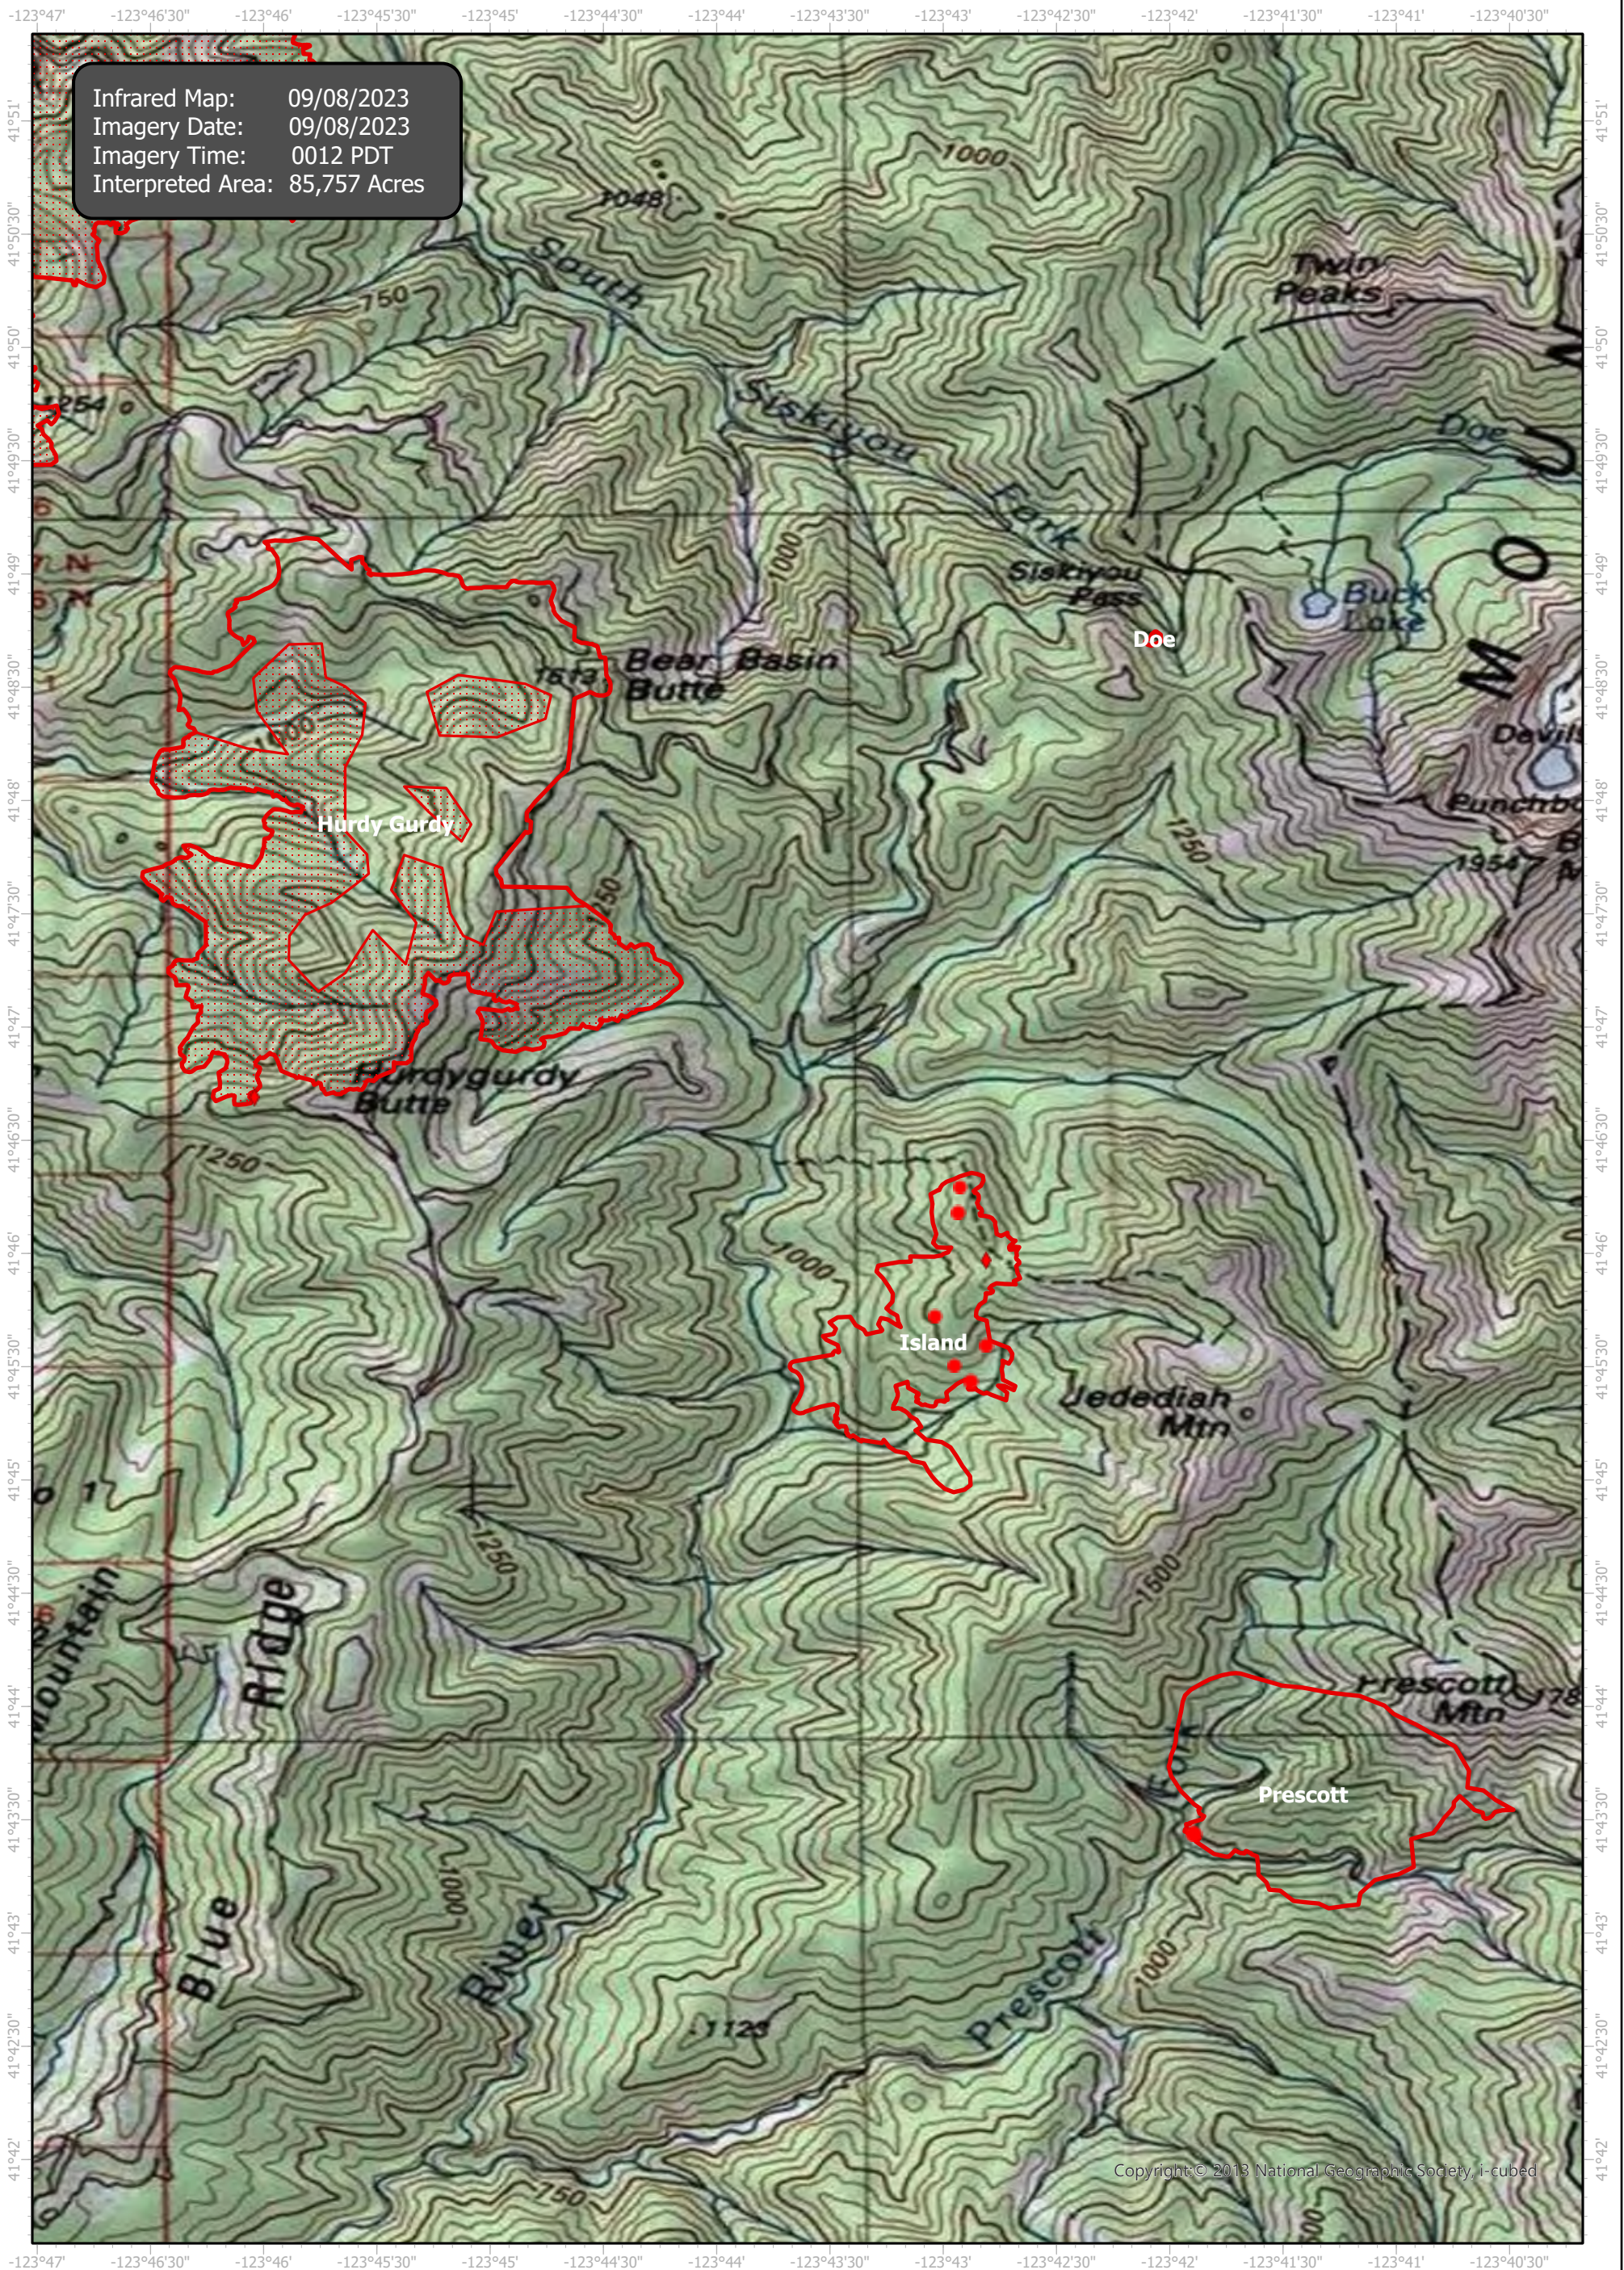

SmithRiverComplex Infrared Map

Incident # (CA-SRF-968E) Hurdy Gurdy (2, 237 Acres) | Island (378 Acres) | Prescott (599 Acres) | Doe (less than 2 Acres)

Copyright © 2013 National Geographic Society, i-cubed

GCS WGS 1984

Scale: 1:50,000

0 1 2 Miles

- IR Isolated Heat Source
- ◆ Possible IR Heat Source
- ▭ IR Heat Perimeter
- ▨ IR Scattered Heat

Infrared Interrupter: Daniel LeVrier
email: daniel.levrier@usda.gov