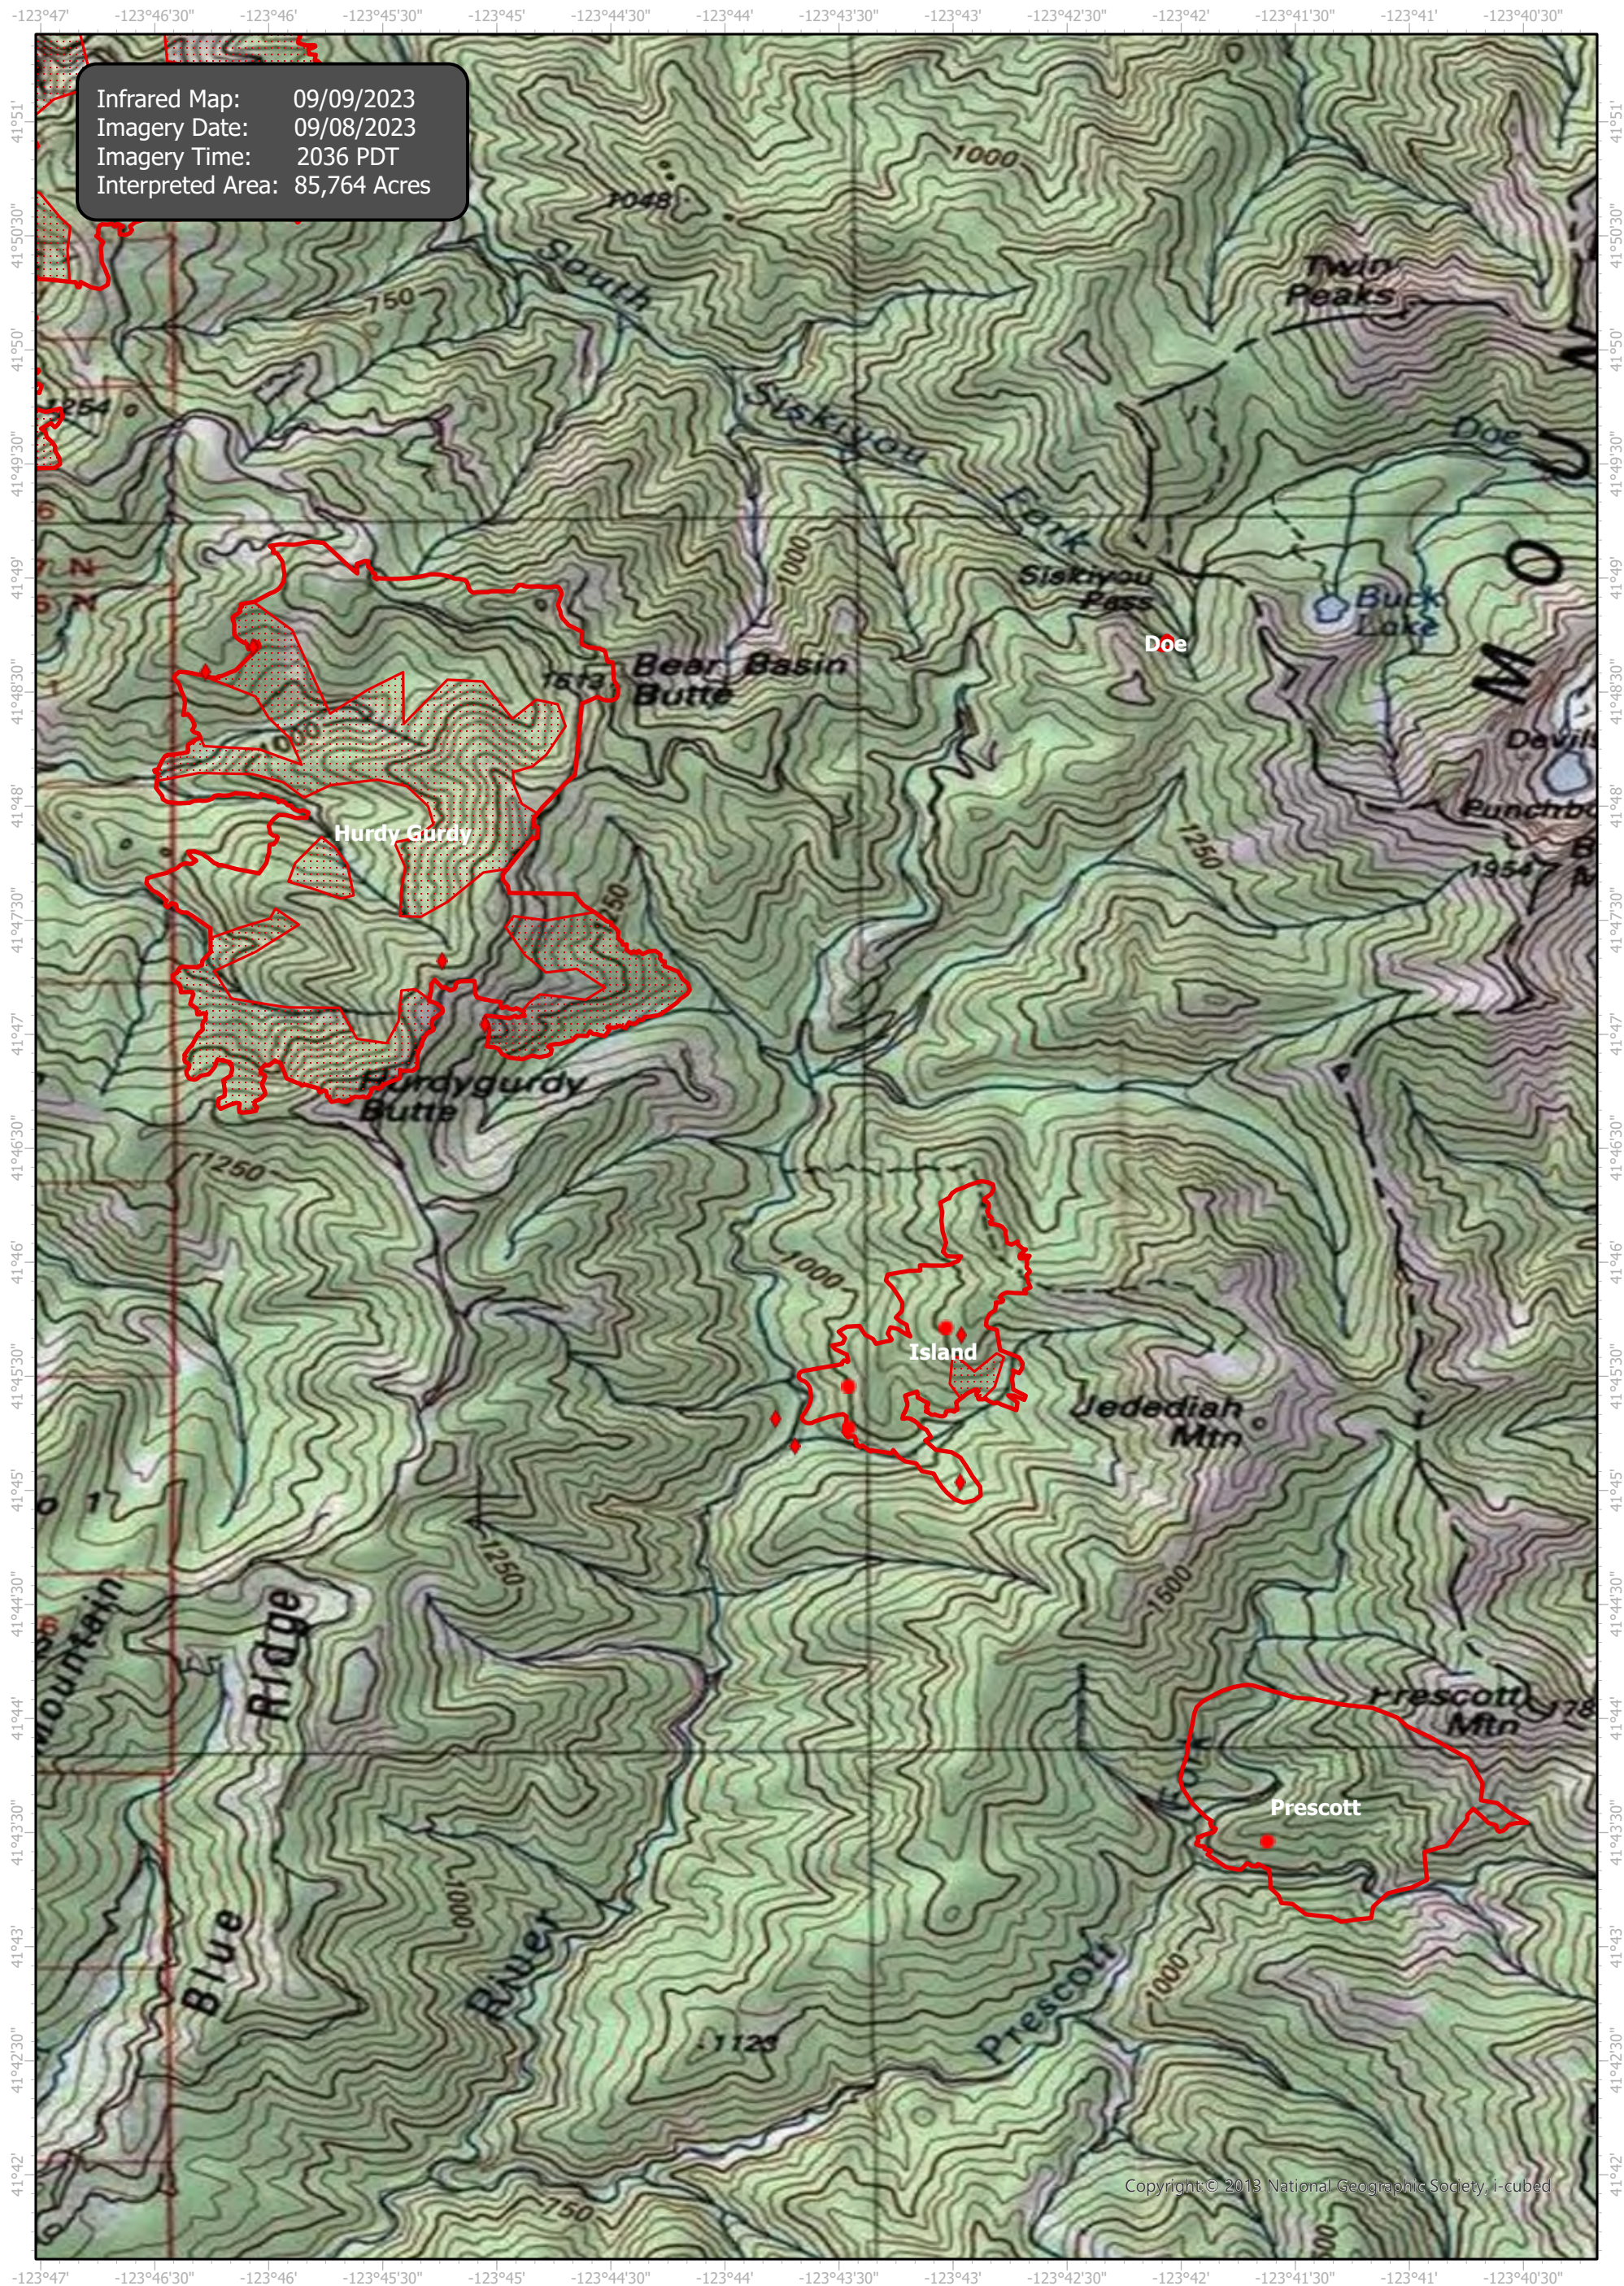

SmithRiverComplex Infrared Map

Incident # (CA-SRF-968E) Hurdy Gurdy (2, 237 Acres) | Island (378 Acres) | Prescott (599 Acres) | Doe (less than 2 Acres)

Copyright © 2013 National Geographic Society, i-cubed

GCS WGS 1984

Scale: 1:50,000

0 1 2 Miles

- IR Isolated Heat Source
- ◆ Possible IR Heat Source
- ▭ IR Heat Perimeter
- ▨ IR Scattered Heat

Infrared Interrupter: Daniel LeVrier
email: daniel.levrier@usda.gov