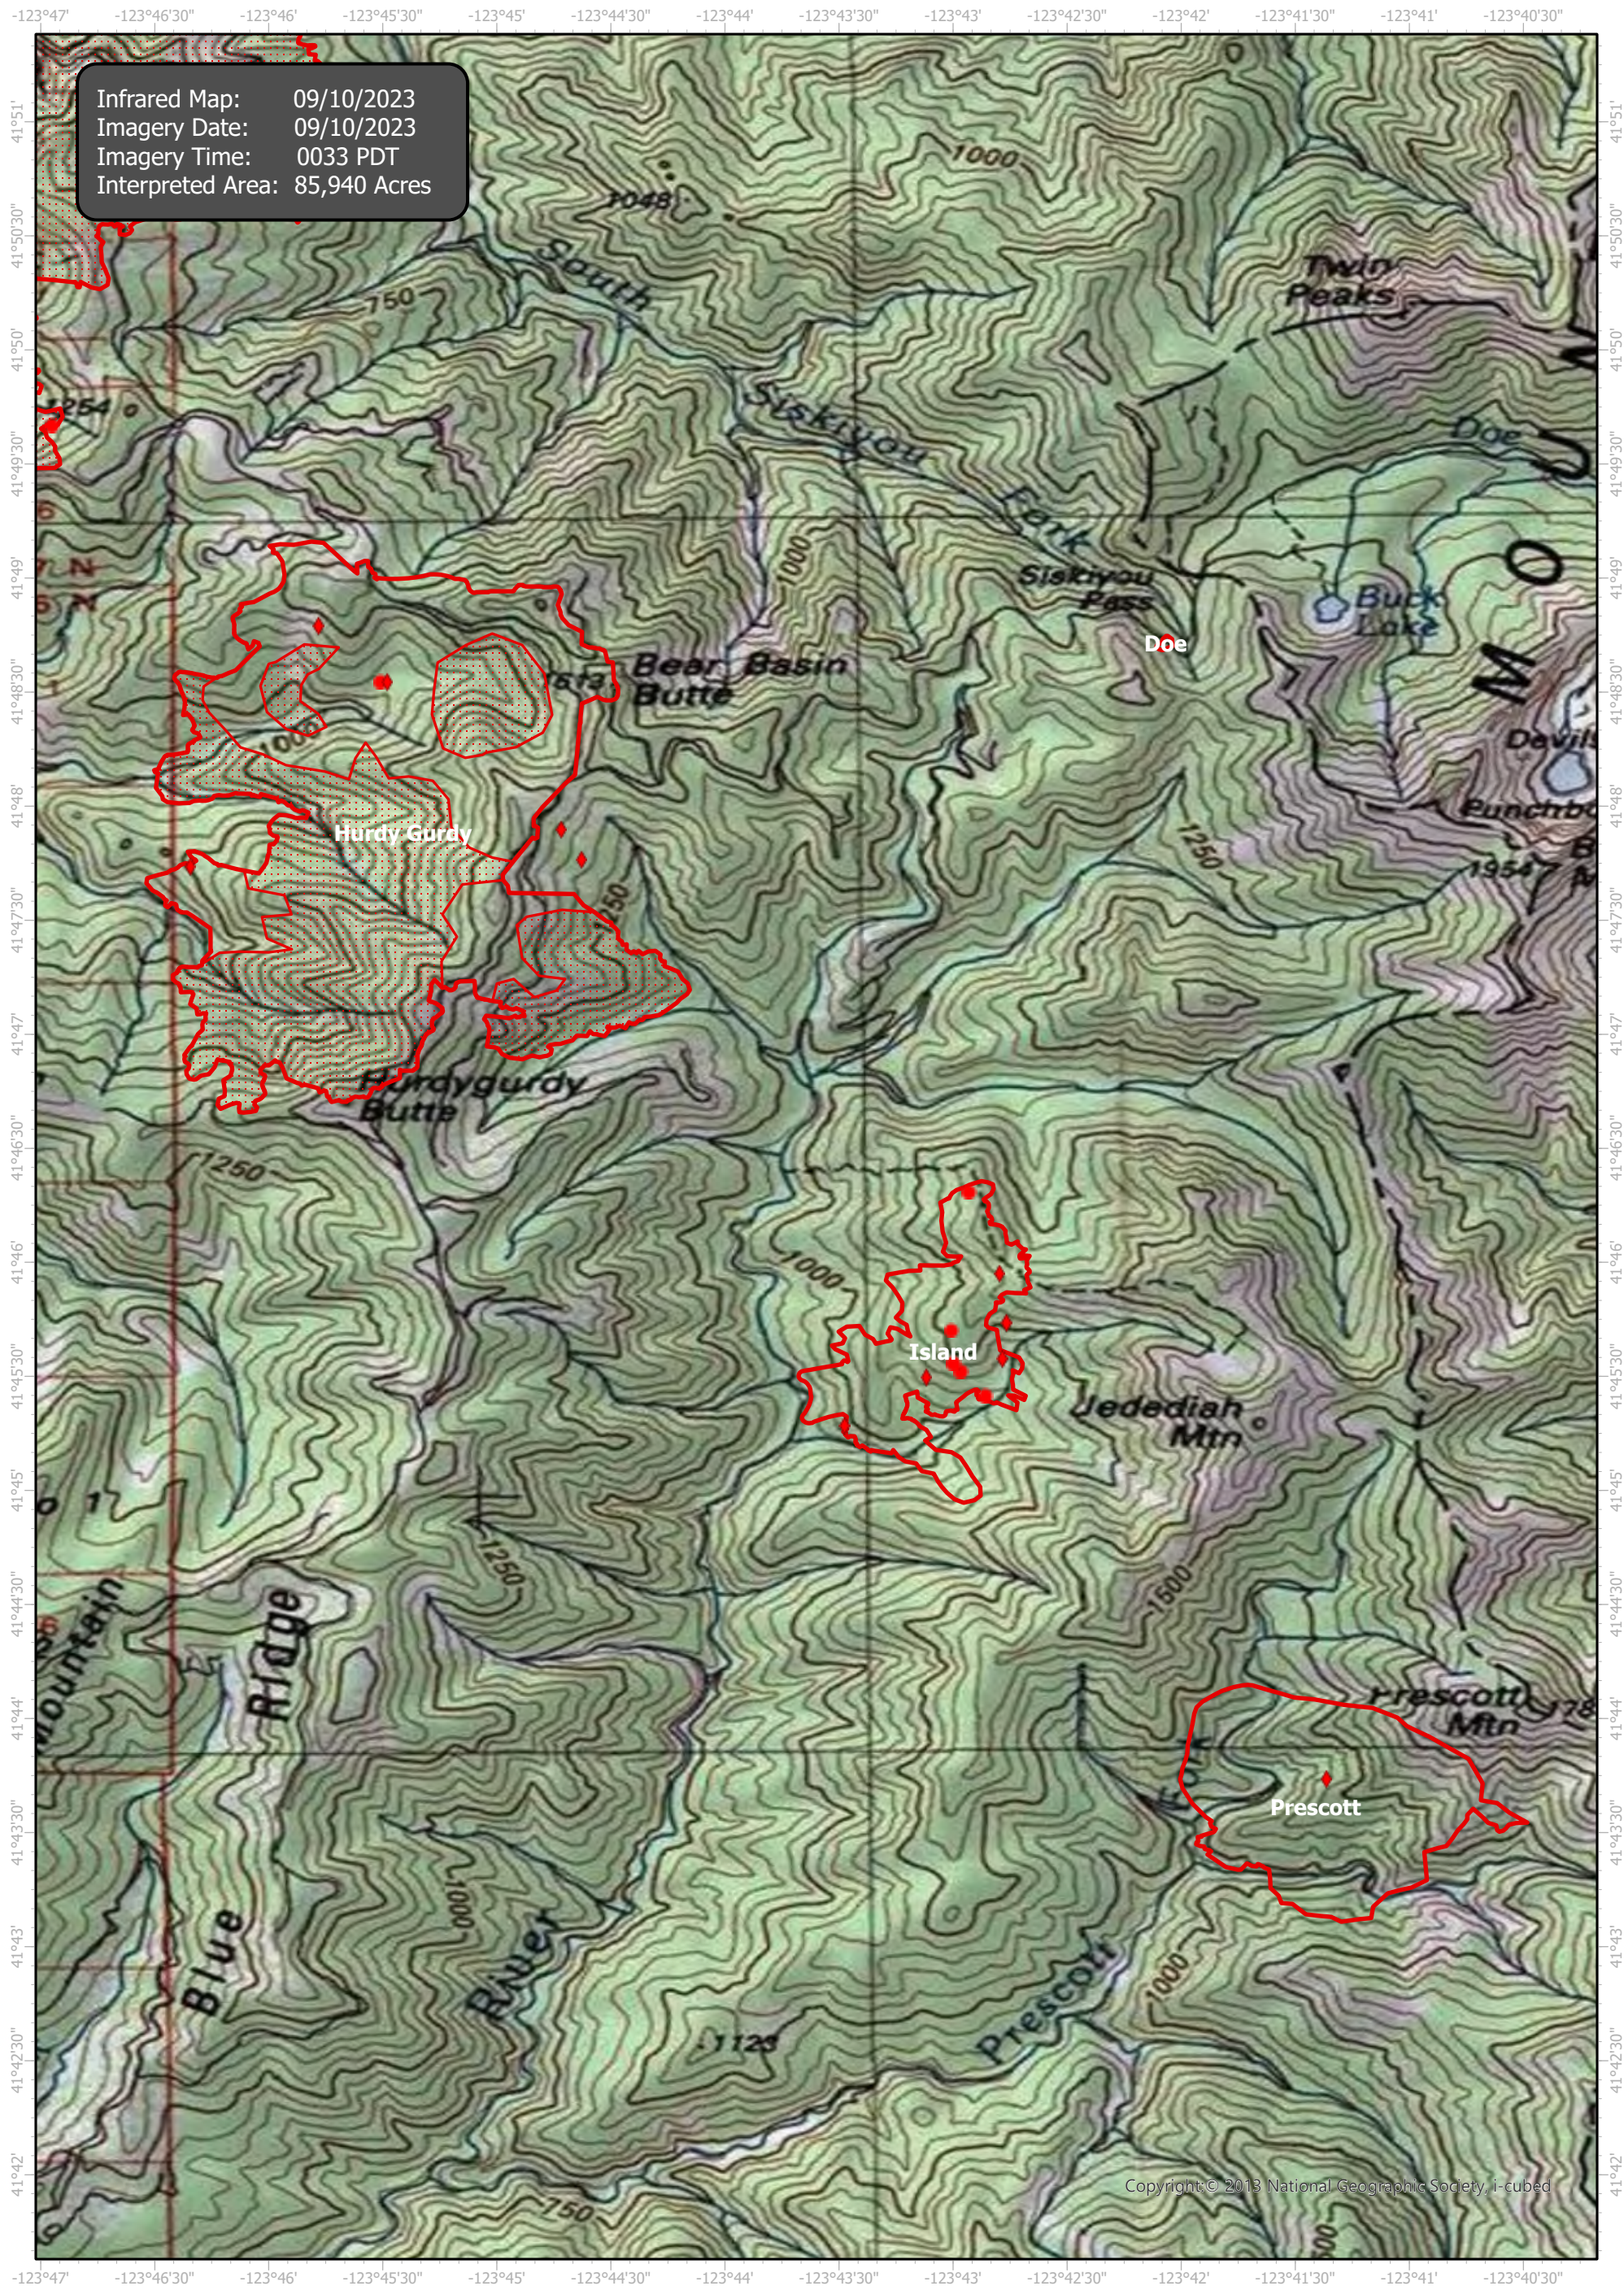

SmithRiverComplex Infrared Map

Incident # (CA-SRF-968E) Hurdy Gurdy (2, 237 Acres) | Island (378 Acres) | Prescott (599 Acres) | Doe (less than 2 Acres)

Copyright © 2013 National Geographic Society, i-cubed

GCS WGS 1984
Scale: 1:50,000

- IR Isolated Heat Source
- ◆ Possible IR Heat Source
- ▭ IR Heat Perimeter
- ▨ IR Scattered Heat

Infrared Interrupter: Daniel LeVrier
email: daniel.levrier@usda.gov