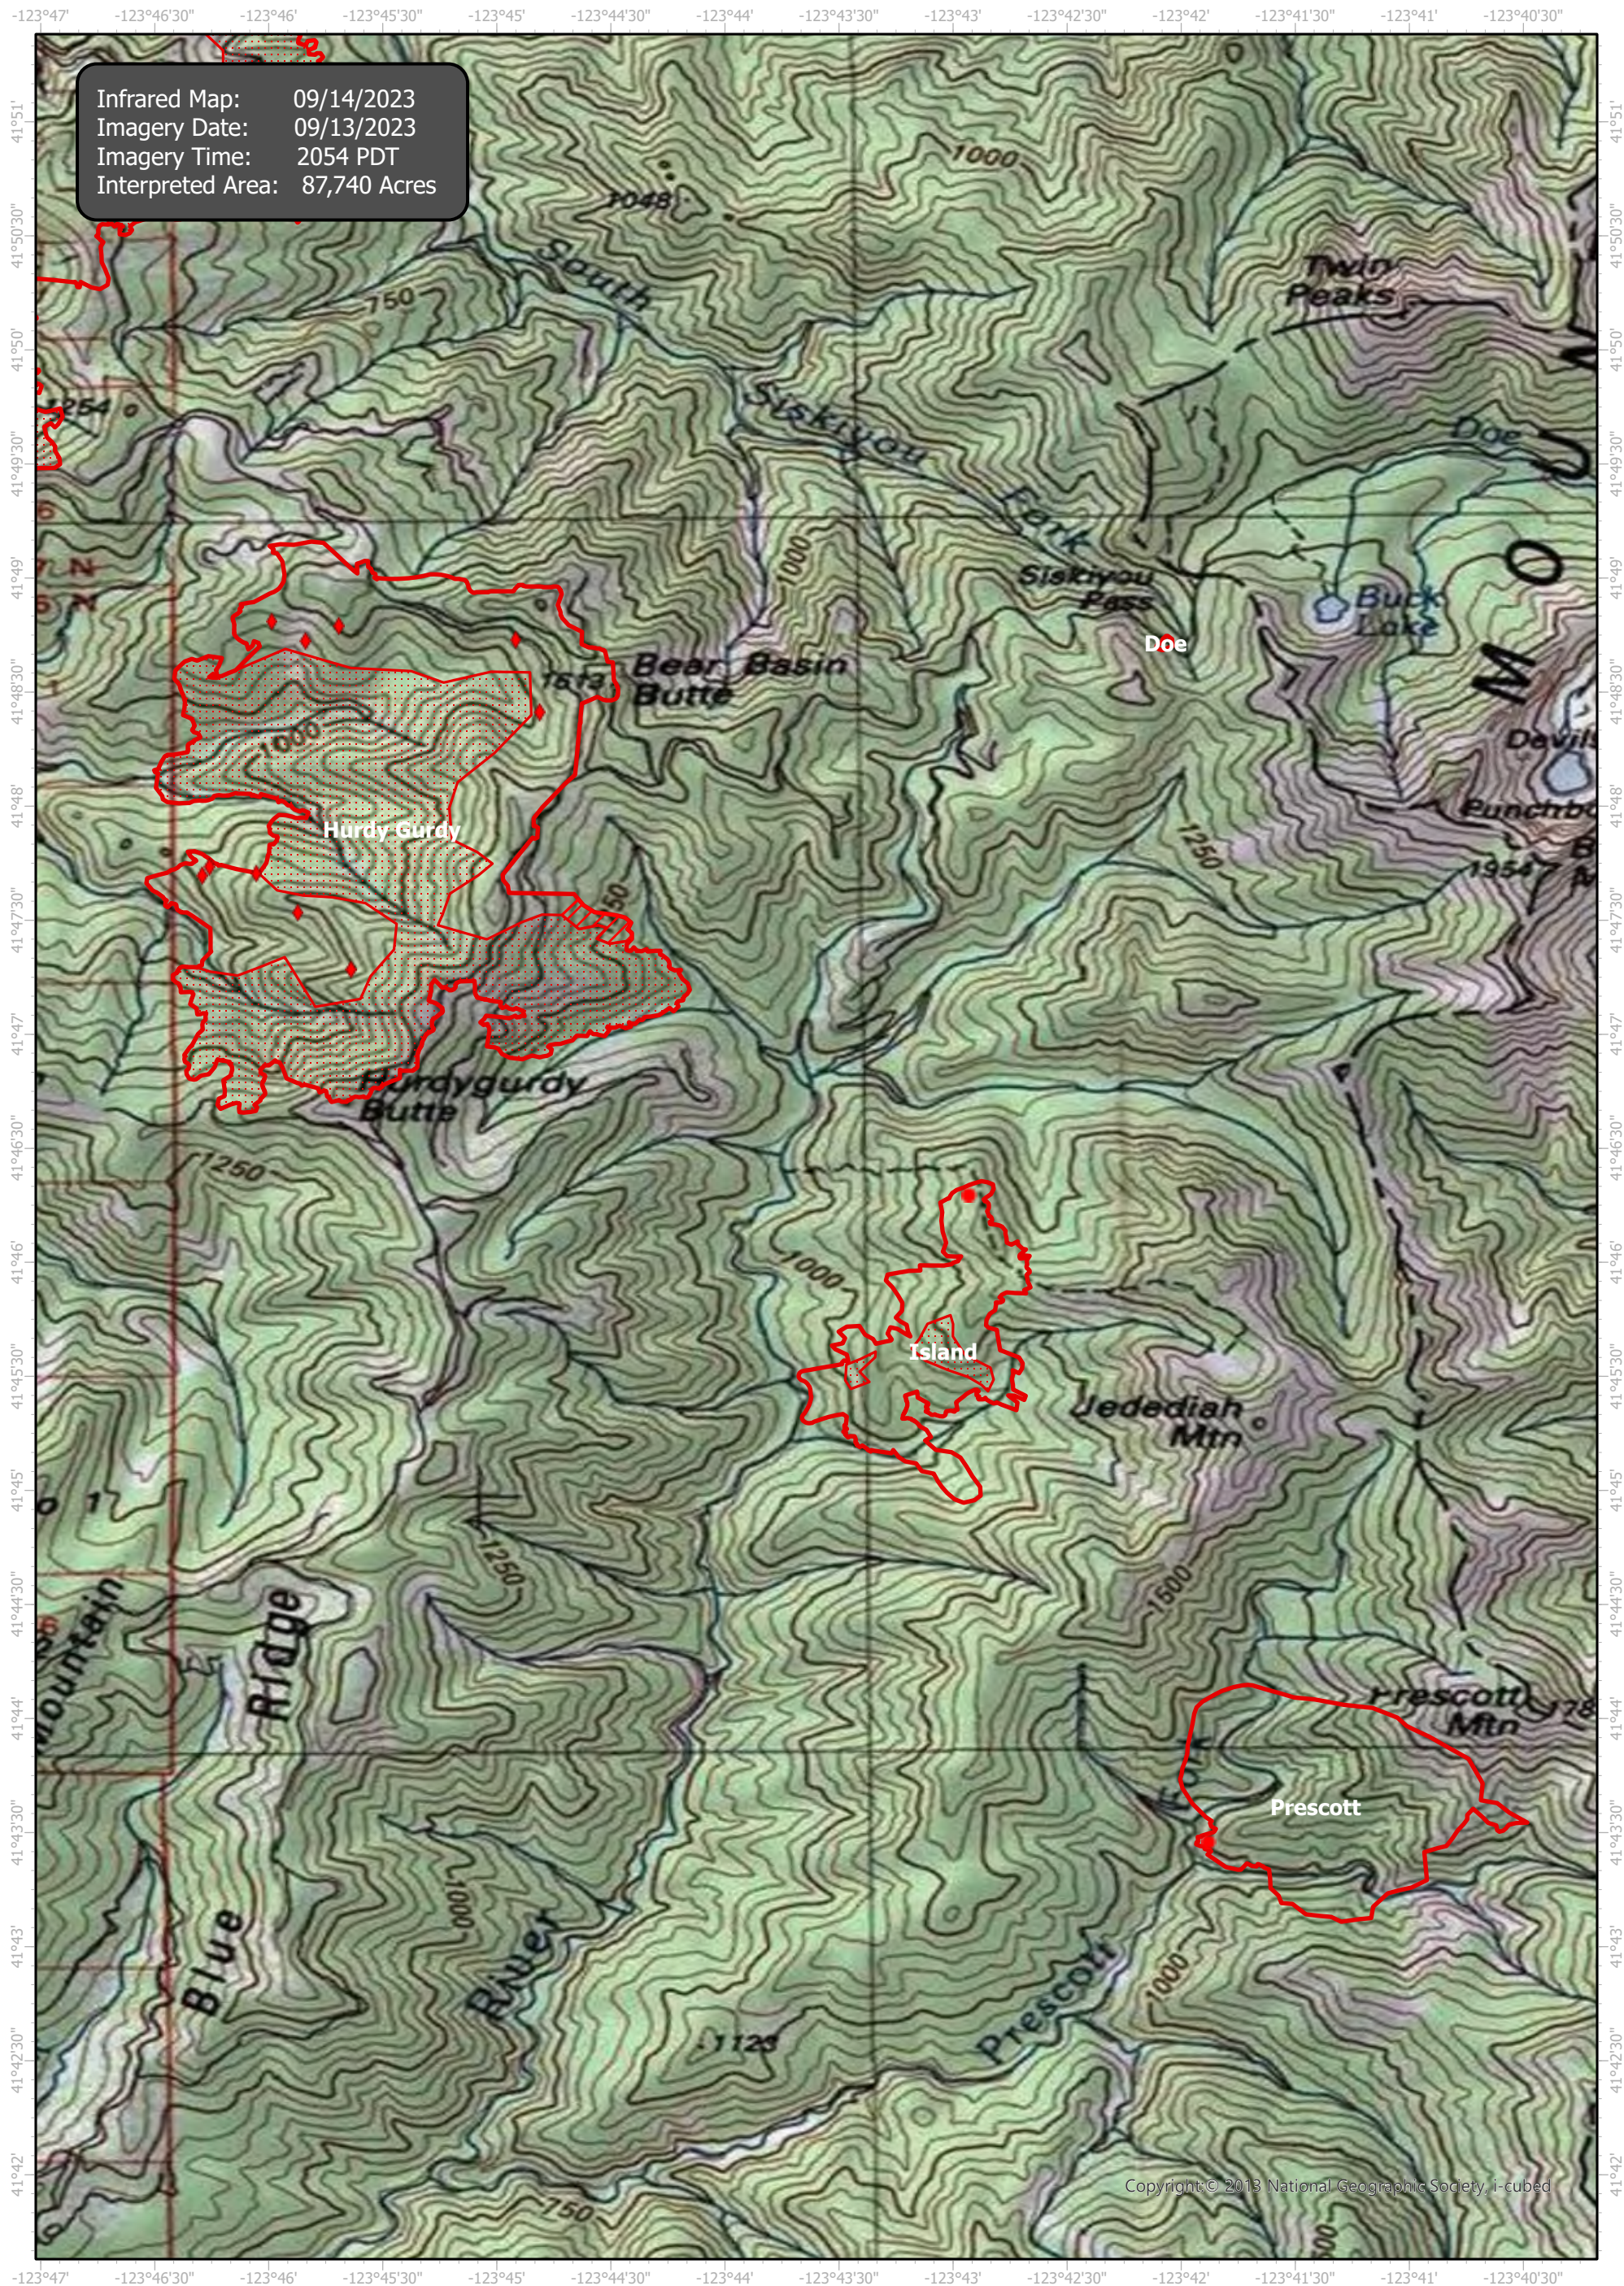

# SmithRiverComplex Infrared Map

Incident # (CA-SRF-968E) Hurdy Gurdy (2, 253 Acres) | Island (378 Acres) | Prescott (599 Acres) | Doe (less than 2 Acres)

Copyright © 2013 National Geographic Society, i-cubed

GCS WGS 1984

Scale: 1:50,000

0 1 2 Miles

- IR Isolated Heat Source
- ◆ Possible IR Heat Source
- ▭ IR Heat Perimeter
- ▨ IR Intense Heat
- ▤ IR Scattered Heat

Infrared Interrupter: Daniel LeVrier  
email: daniel.levrier@usda.gov