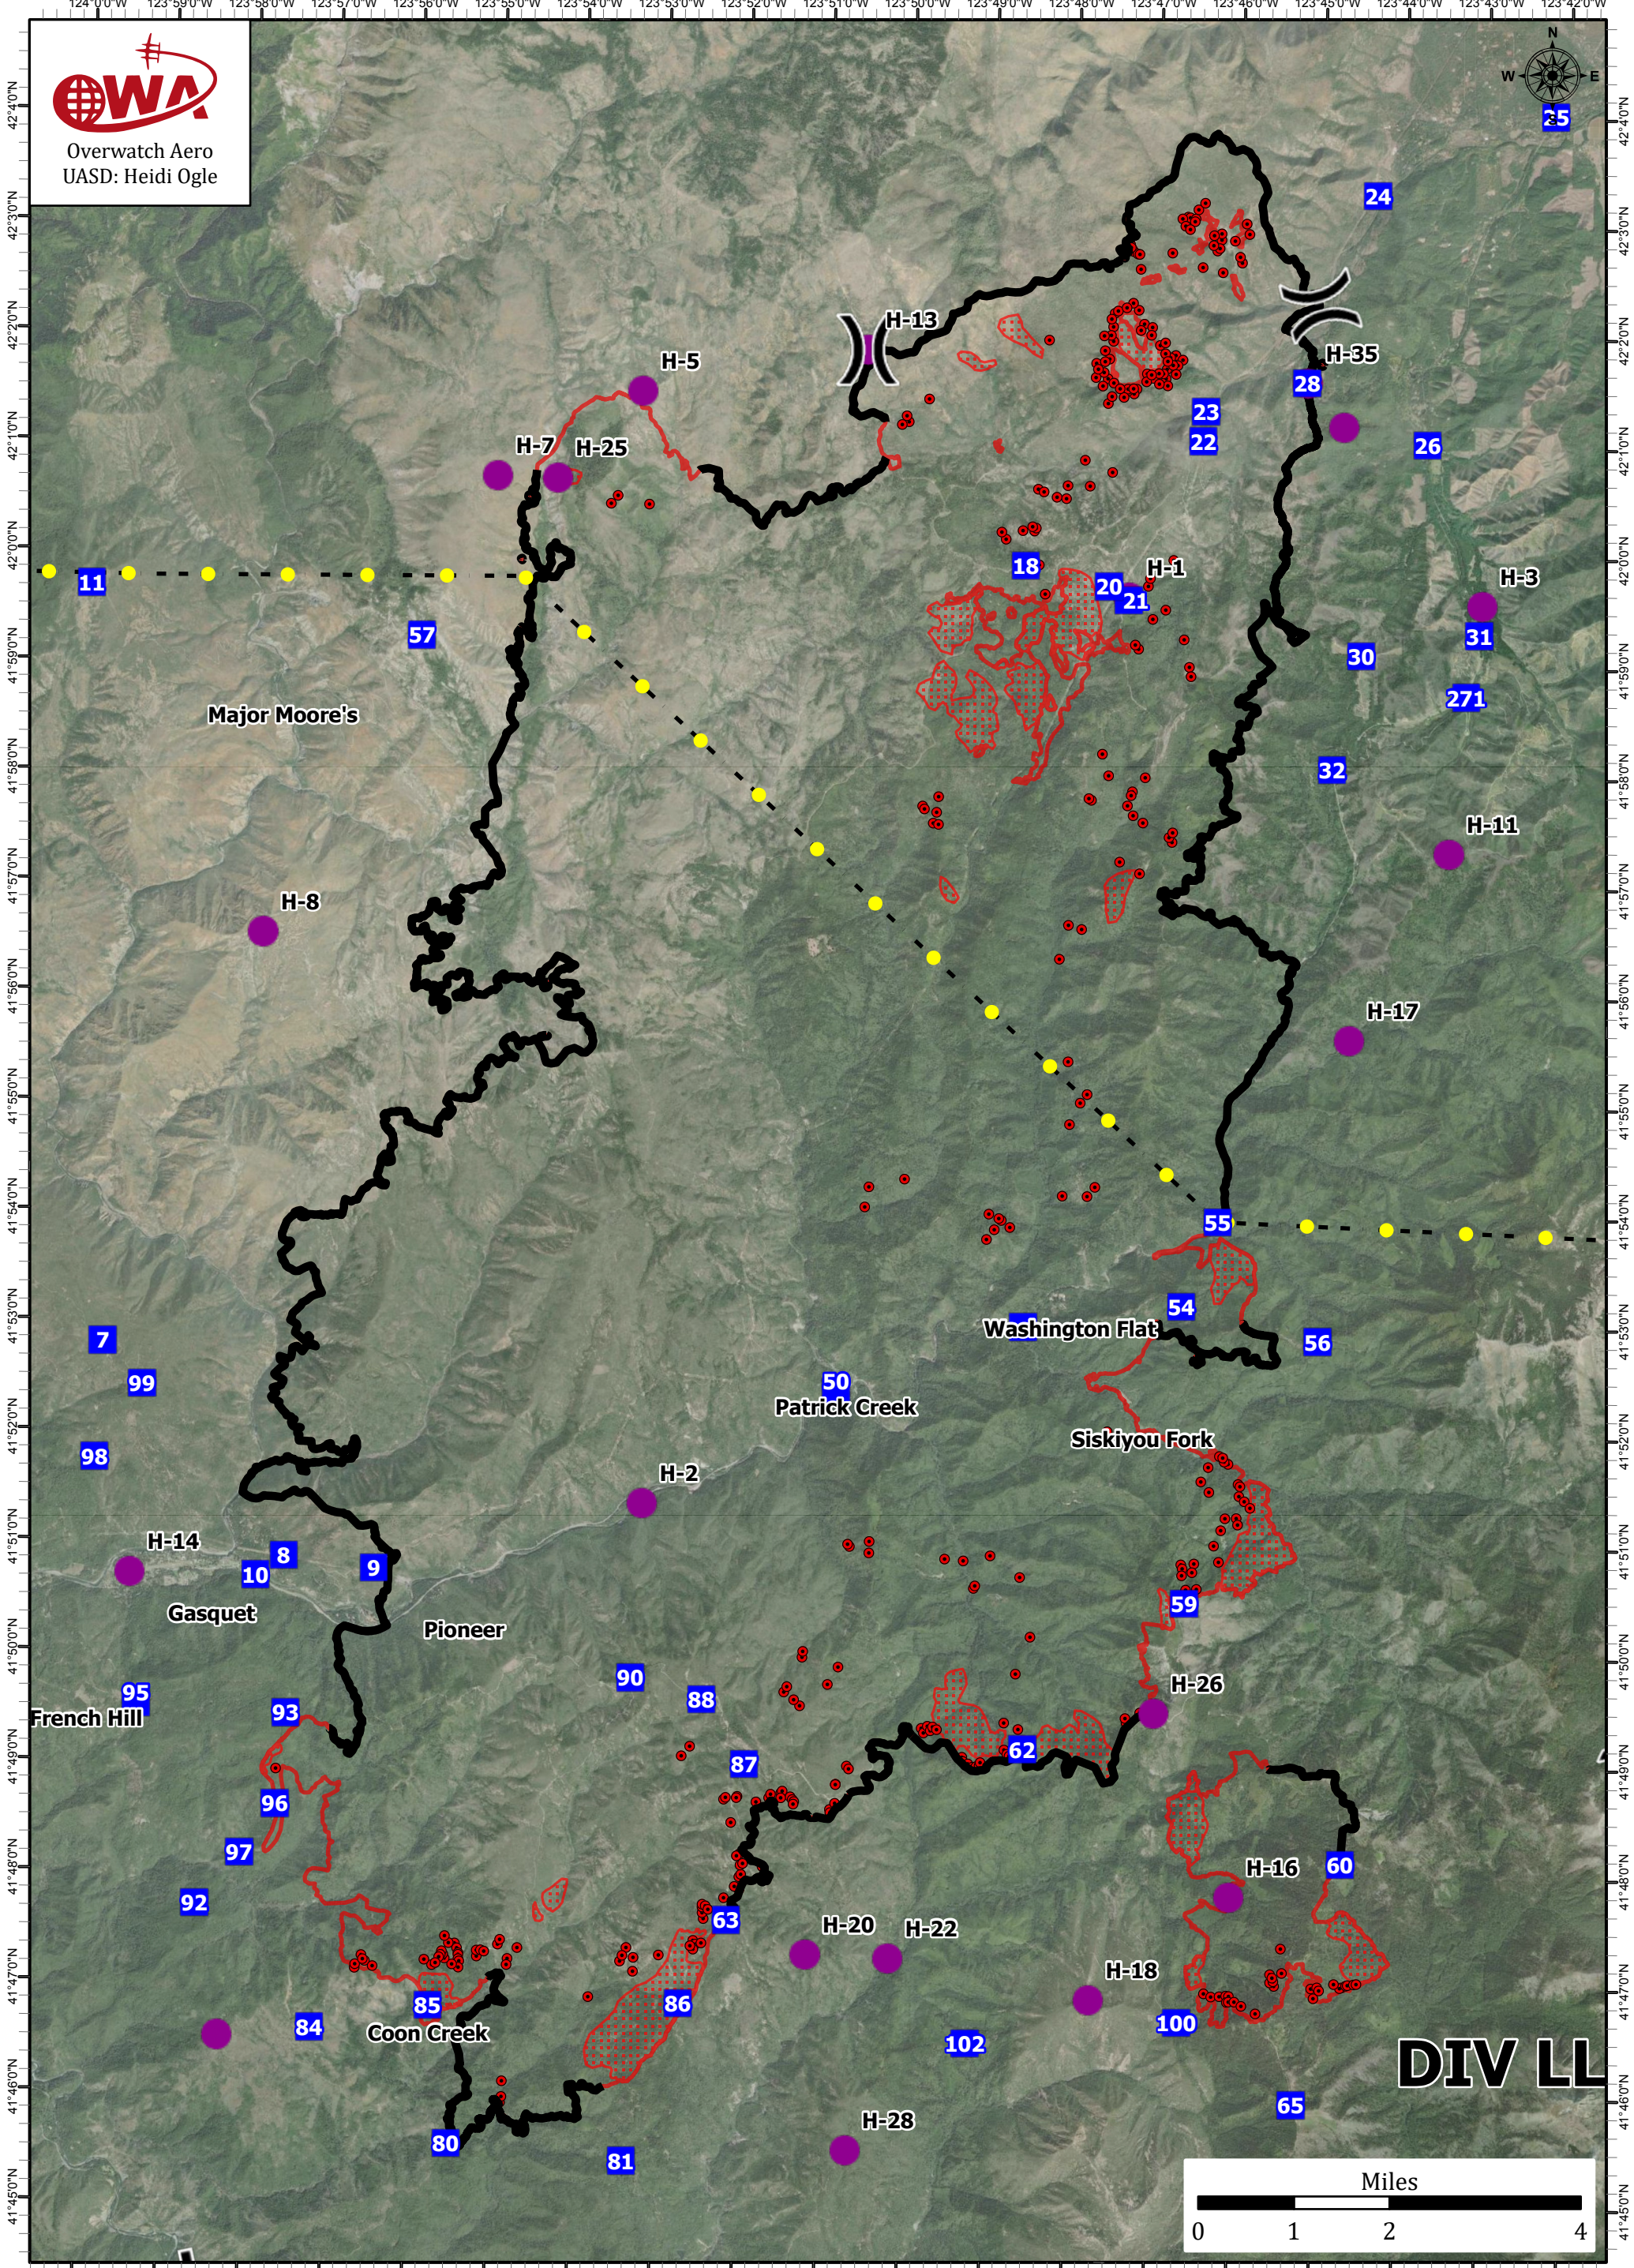

Overwatch Aero
UASD: Heidi Ogle

Smith River Complex - Kelly & Hurdy Gurdy

CA-SRF-968

09/19/2023 0000-0400 hrs PDT

Kelly: 87,625 acres

Hurdy Gurdy: 2,484 acres

- IR Isolated Heat Source
- ▭ IR Heat Perimeter
- ▨ IR Intense Heat
- ▩ IR Scattered Heat
- Contained
- X Division Break
- || Branch Break
- Helispot
- Drop Point
- Zone Break