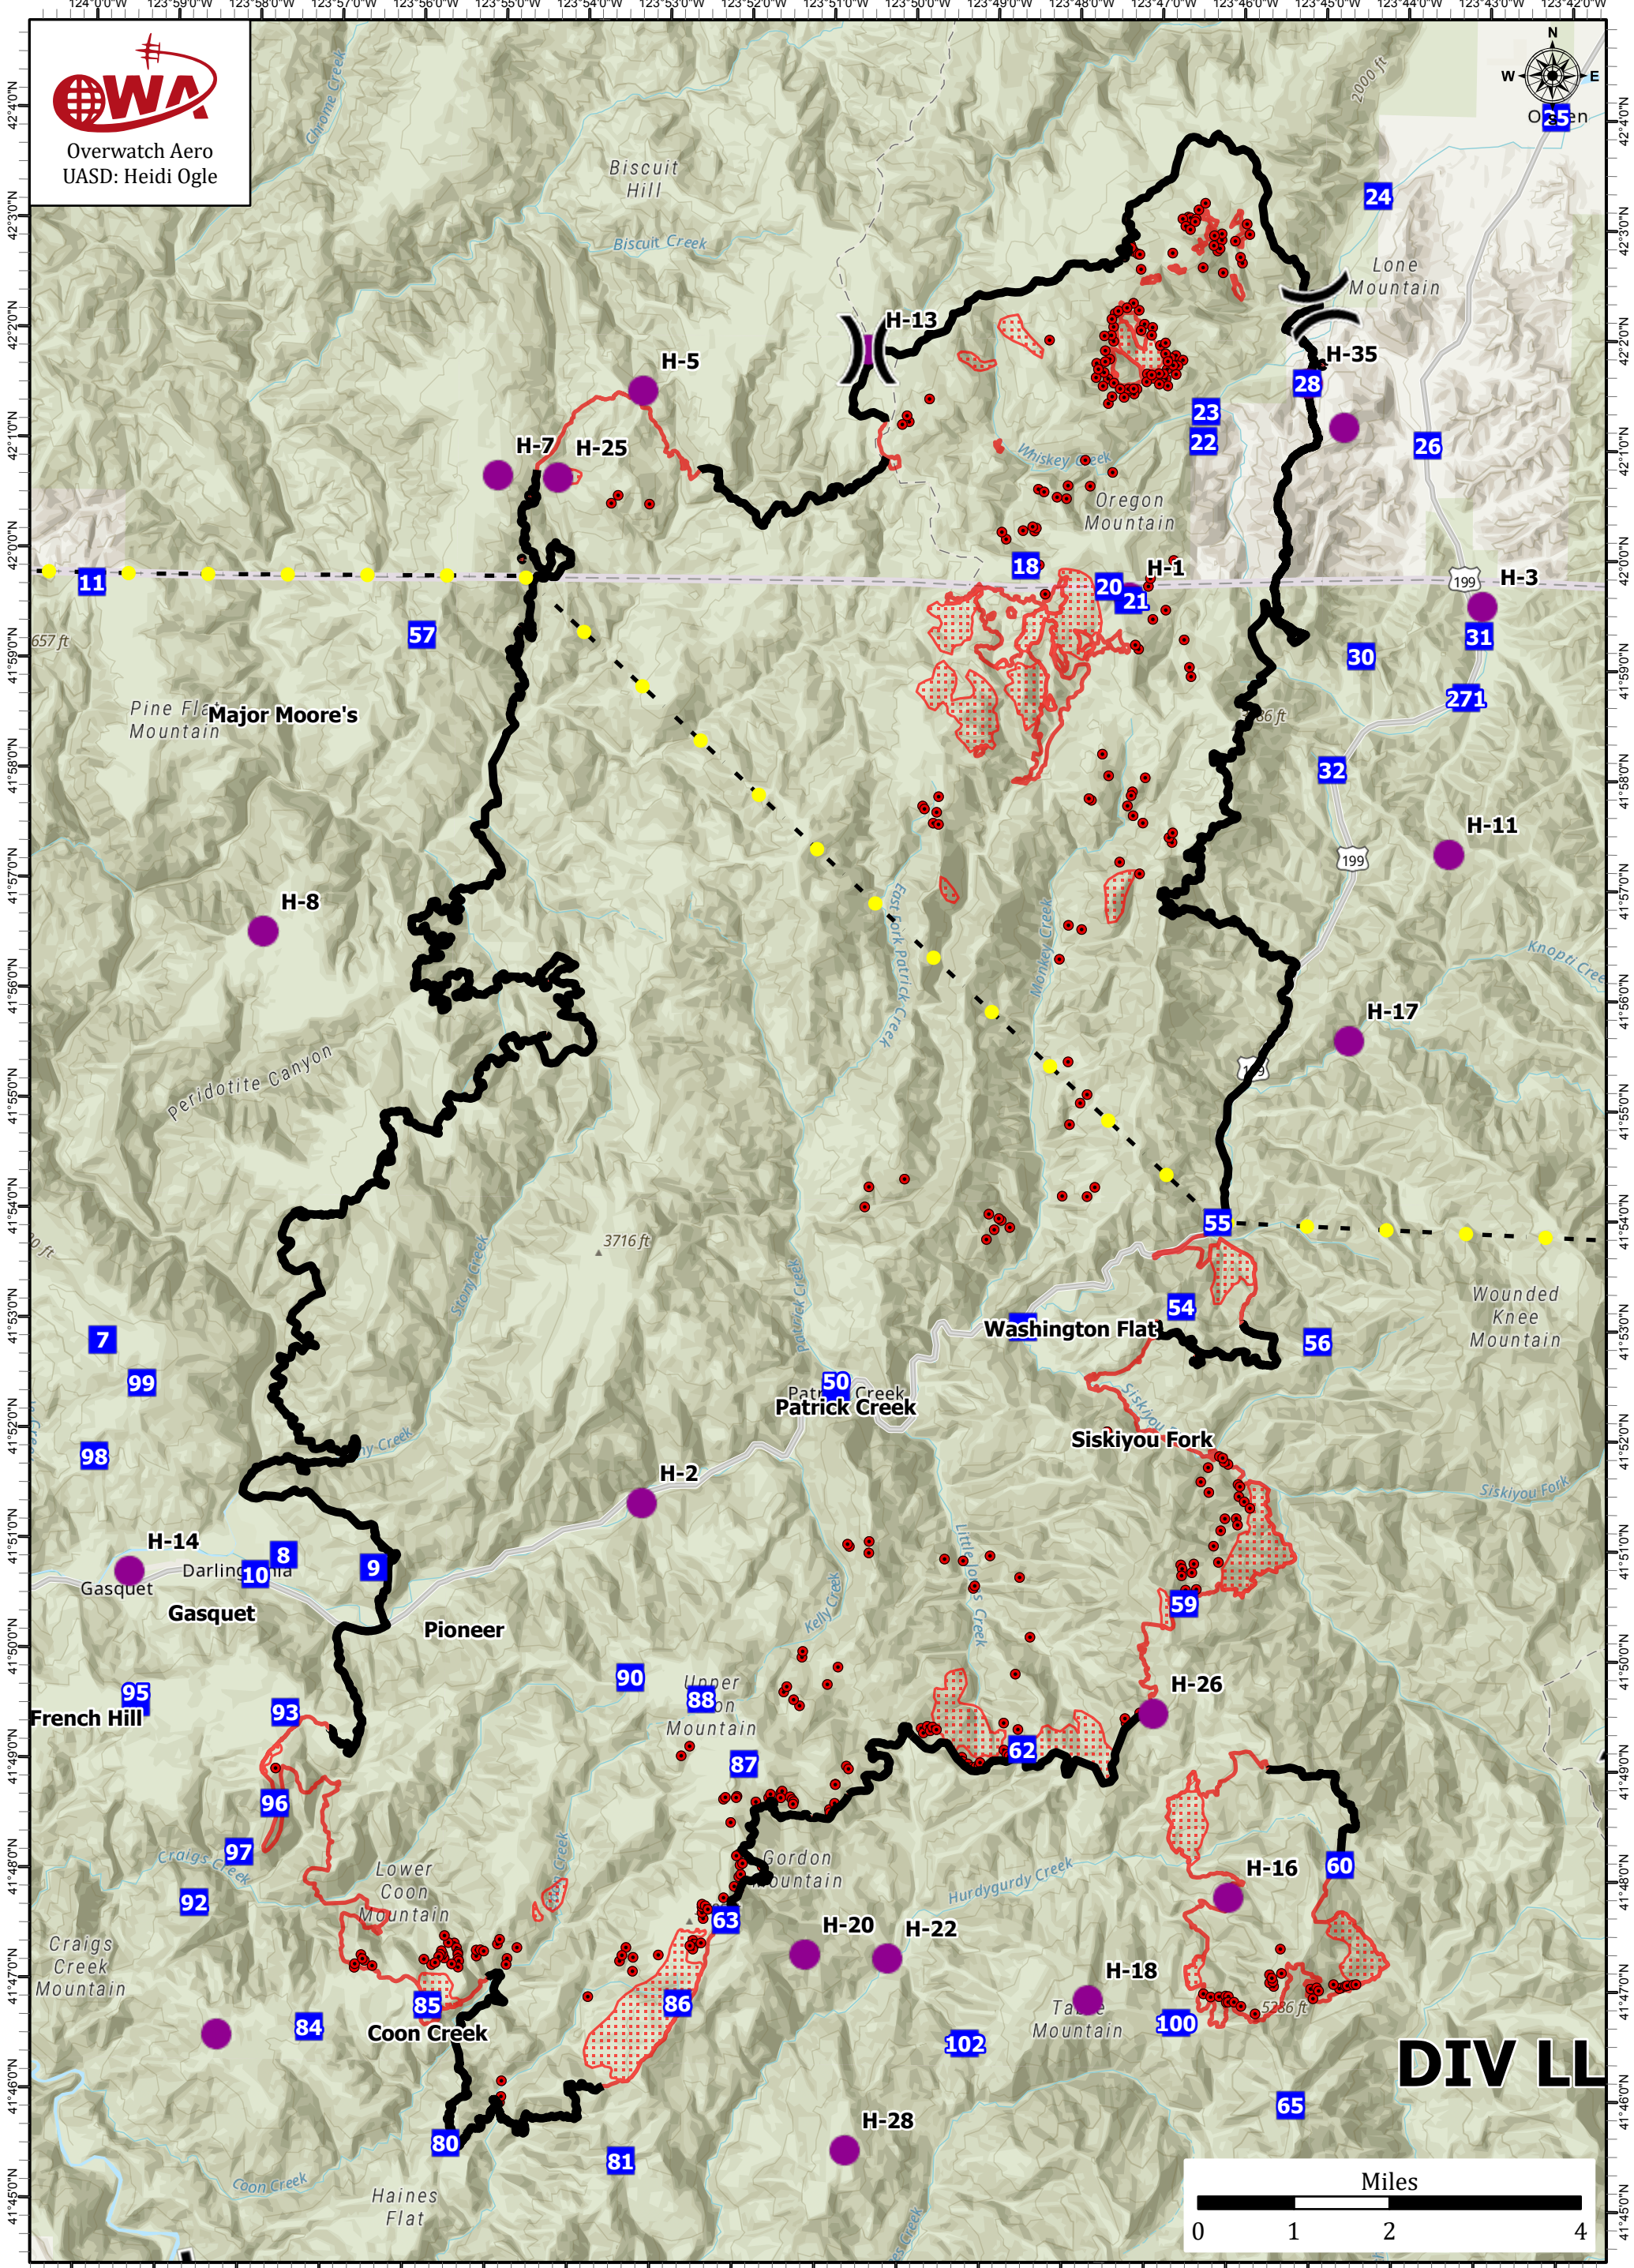

Overwatch Aero
UASD: Heidi Ogle

DIV LL

Smith River Complex - Kelly & Hurdy Gurdy

CA-SRF-968
09/19/2023 0000-0400 hrs PDT
Kelly: 87,625 acres
Hurdy Gurdy: 2,484 acres

- IR Isolated Heat Source
- IR Heat Perimeter
- IR Intense Heat
- IR Scattered Heat
- Contained
- X Division Break
- || Branch Break
- Helispot
- Drop Point
- Zone Break