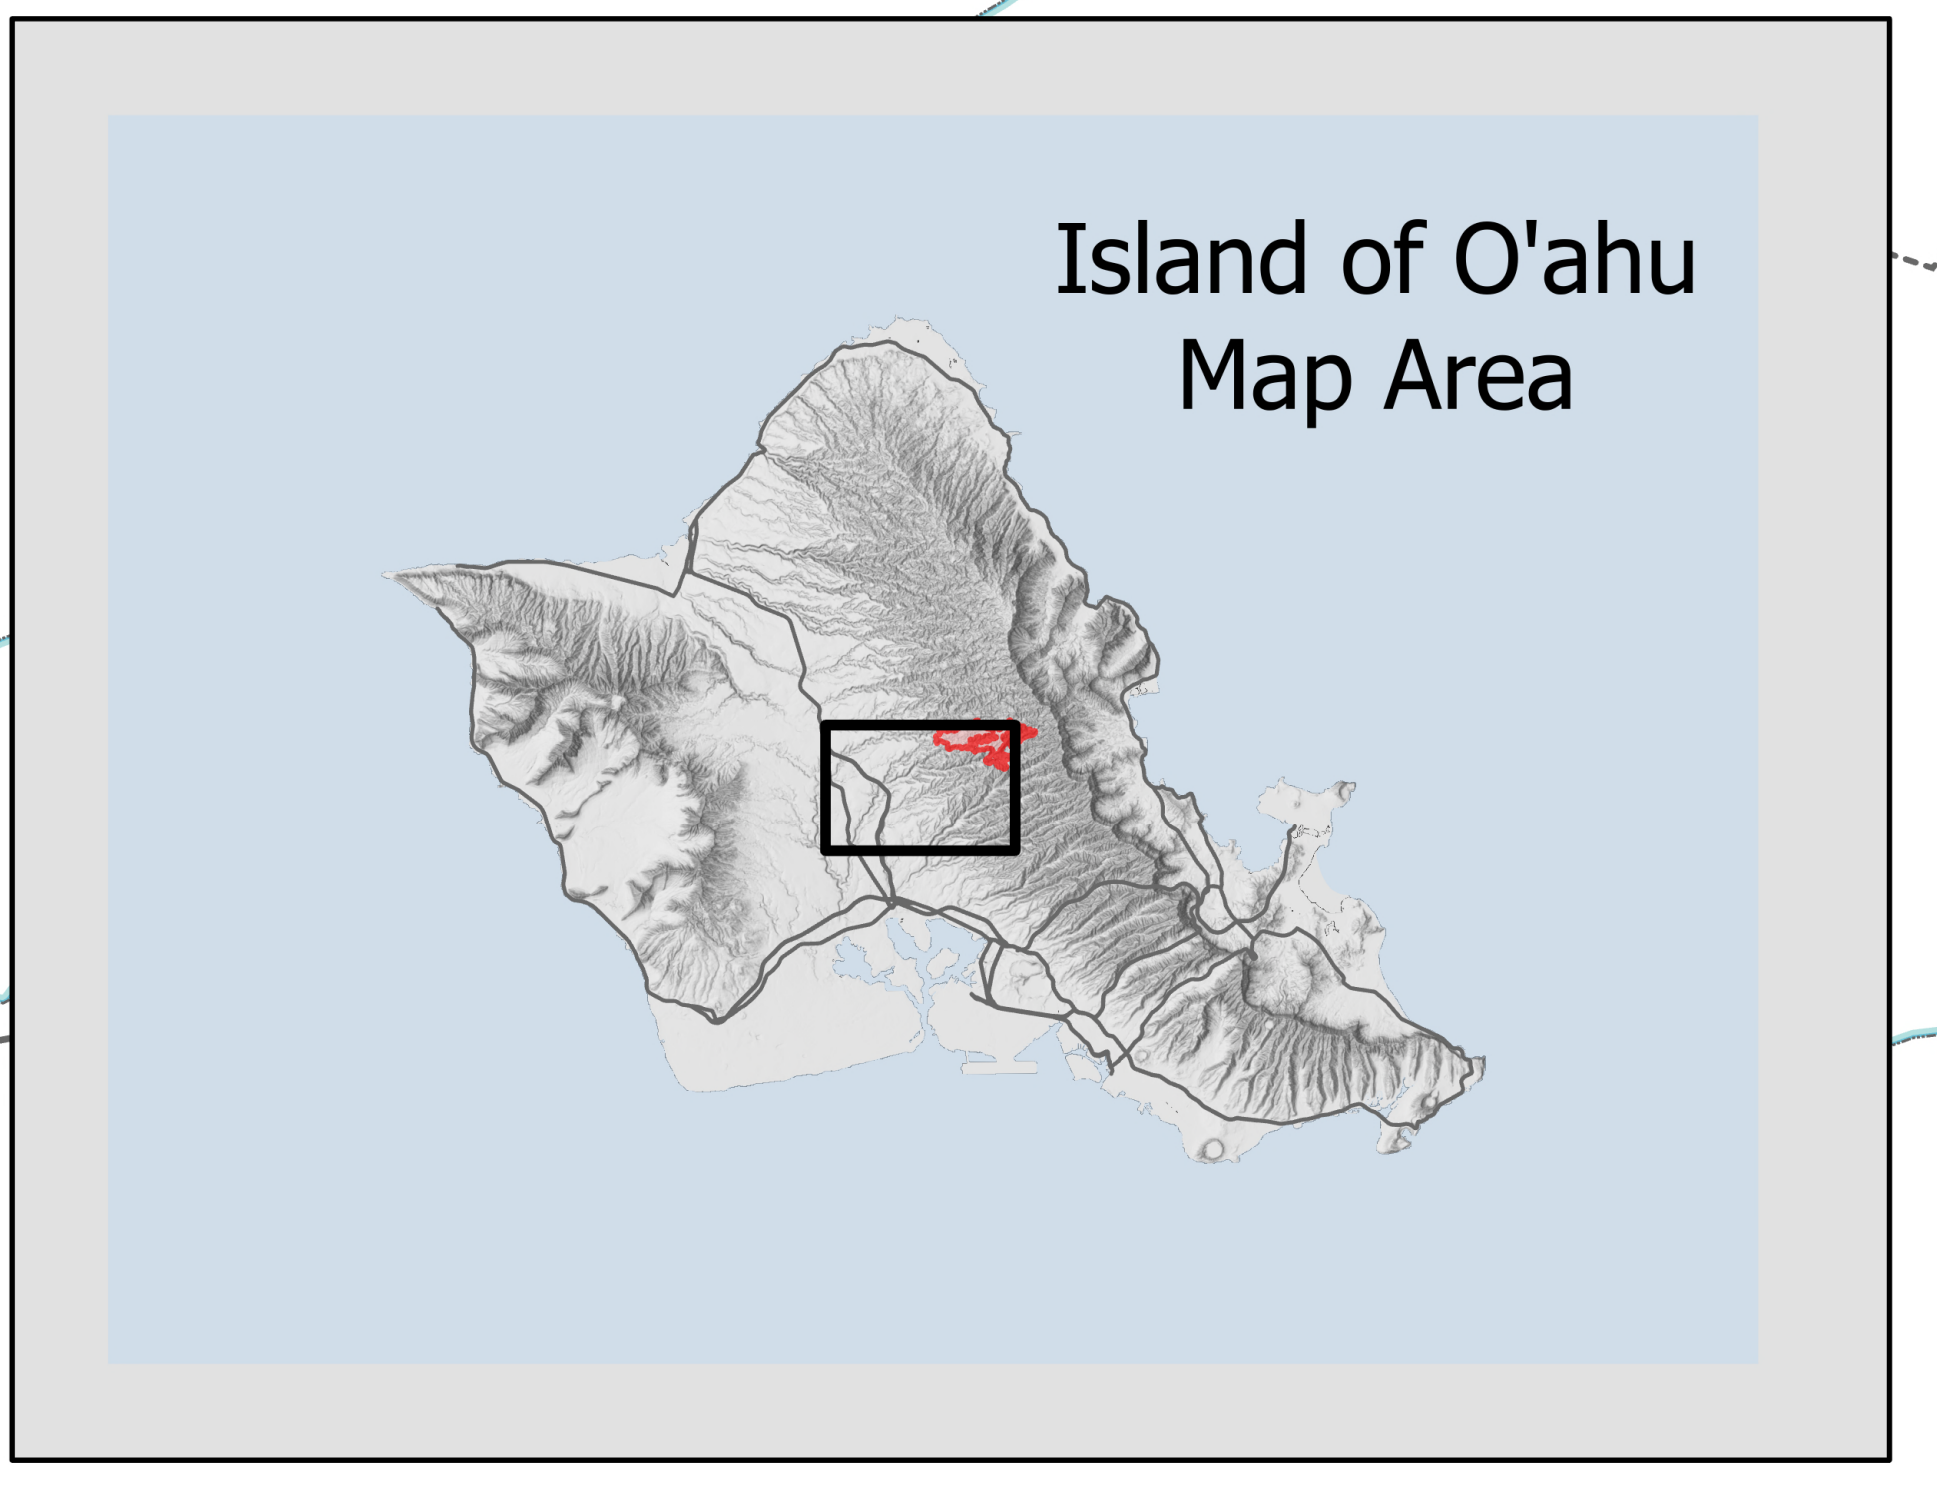

WAHIAWA FRESHWATER-STATE RECREATION AREA

ICP (Na Maka Kindergarten Prep School)

Briefing

H-1

DP-1

BOW Dip 1

H-170

H-3

Pineapple Road

Plantation Road

Koa Ridge Ranch Road

Island of O'ahu Map Area

11/9/2023
Transportation Map

Transportation Mililani Mauka Fire

HI-OFR-001480
11/9/2023

- Other
- Fire Perimeter
- 4WD/UTV Tracks
- Expressway
- Secondary Hwy
- Local Road
- Ramp
- Trail

Created: 11/8/2023 1829

Transportation Map
11/9/2023