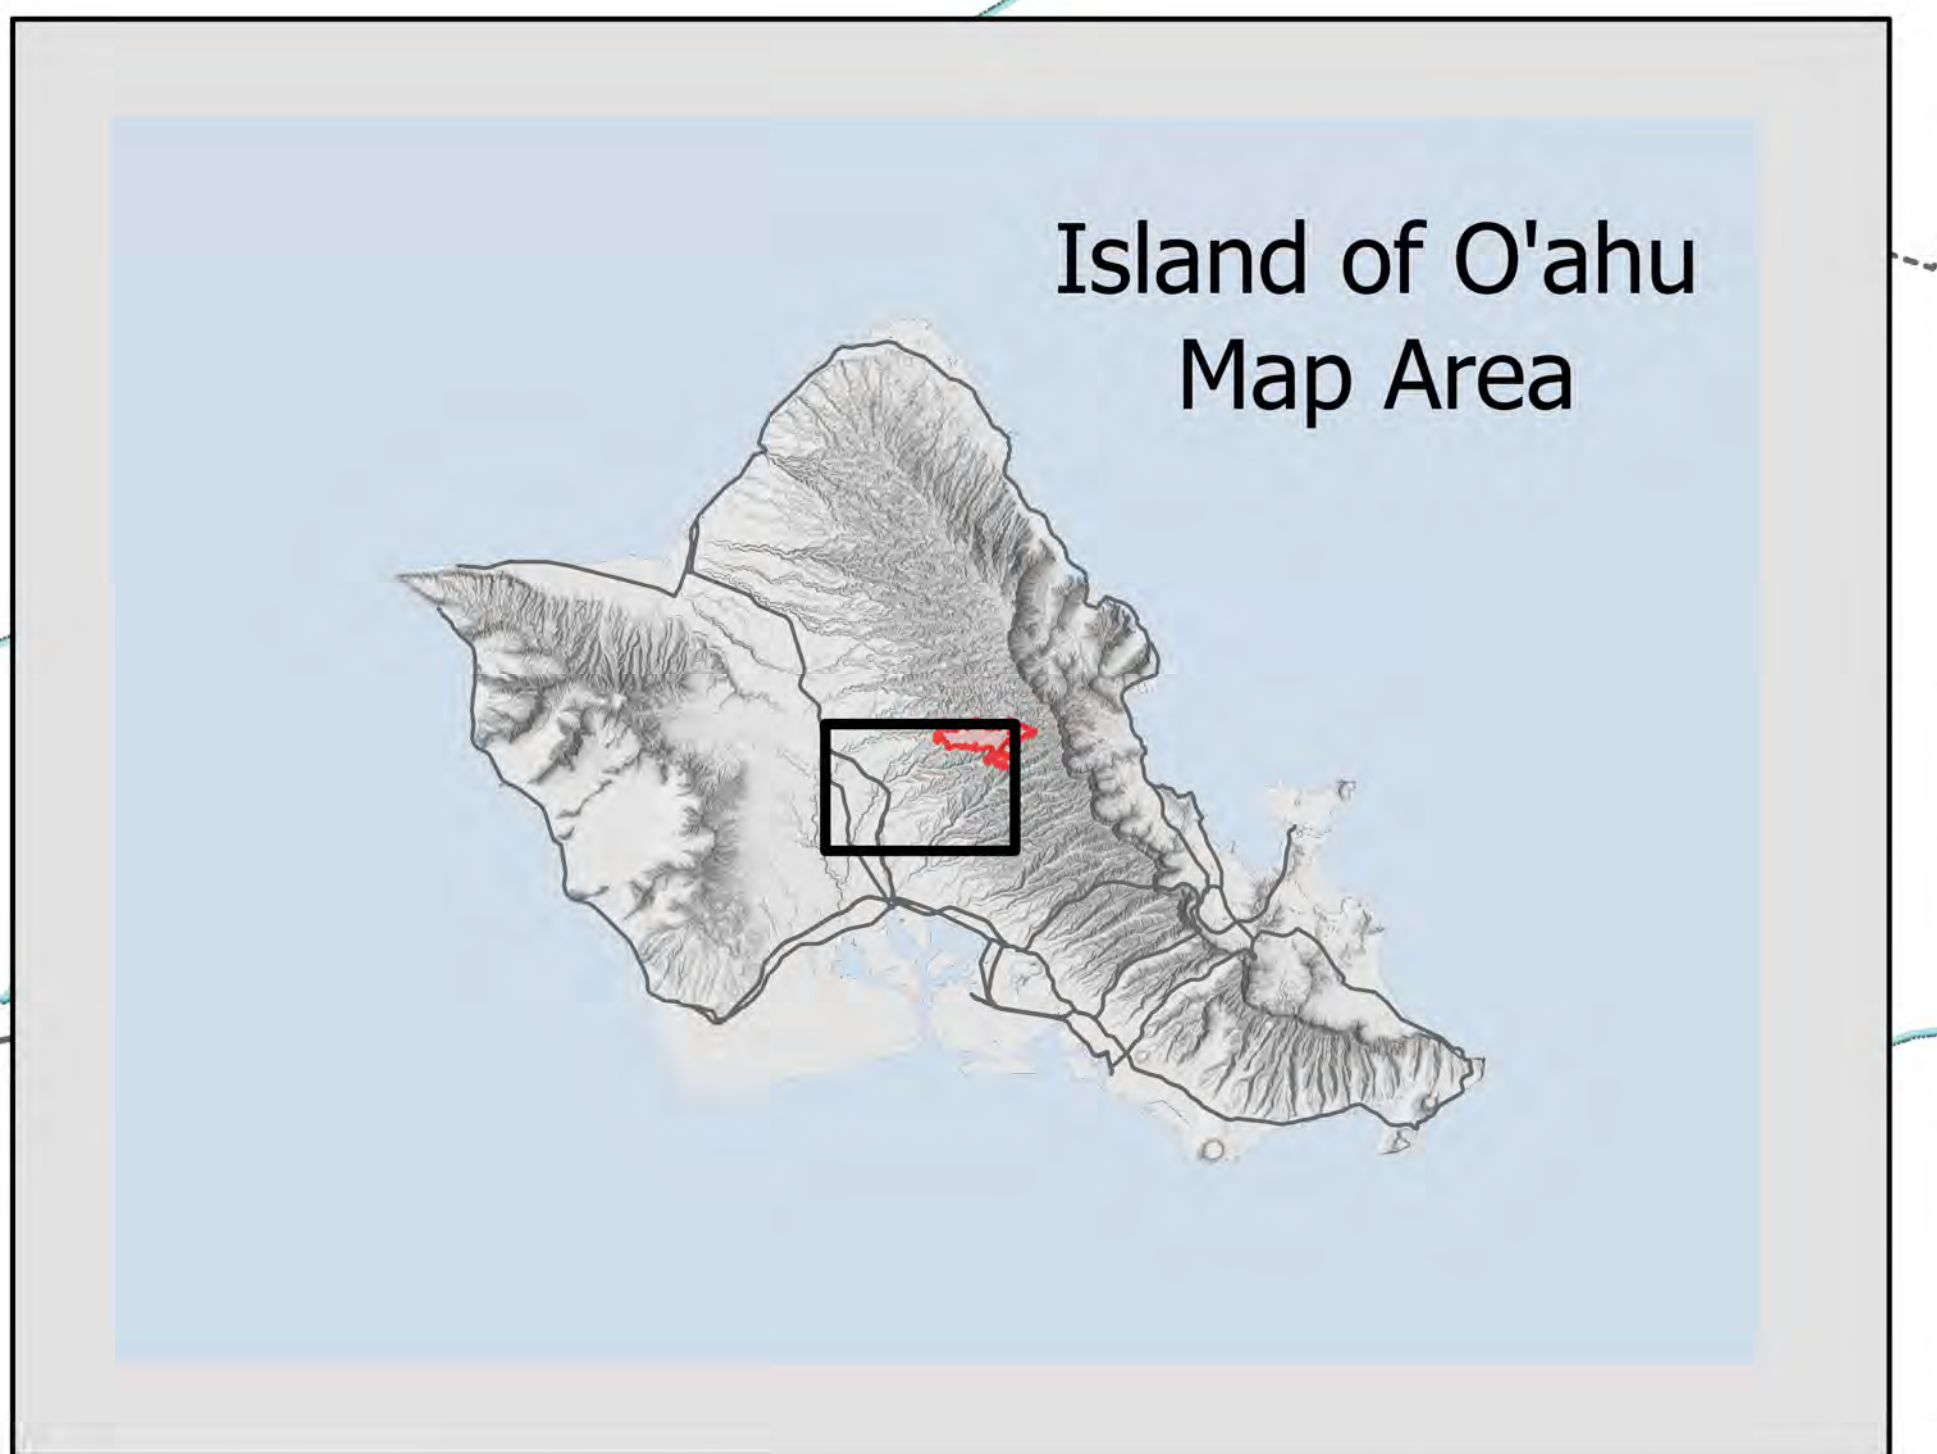

WAHIAWA FRESHWATER-STATE RECREATION AREA

ICP (Na Maka Kindergarten Prep School)

H-1

DP-1

BOW Dip 1

H-170

H-3

Plantation Road

Koa Ridge Ranch Road

Pineapple Road

Island of O'ahu Map Area

11/12/2023
Transportation Map

Transportation Mililani Mauka Fire

HI-OFR-001480
11/12/2023

--- Other	— Secondary Hwy
□ Fire Perimeter	— Local Road
--- 4WD/UTV Tracks	— Ramp
— Expressway	--- Trail

Created: 11/11/2023 1354

Transportation Map
11/12/2023