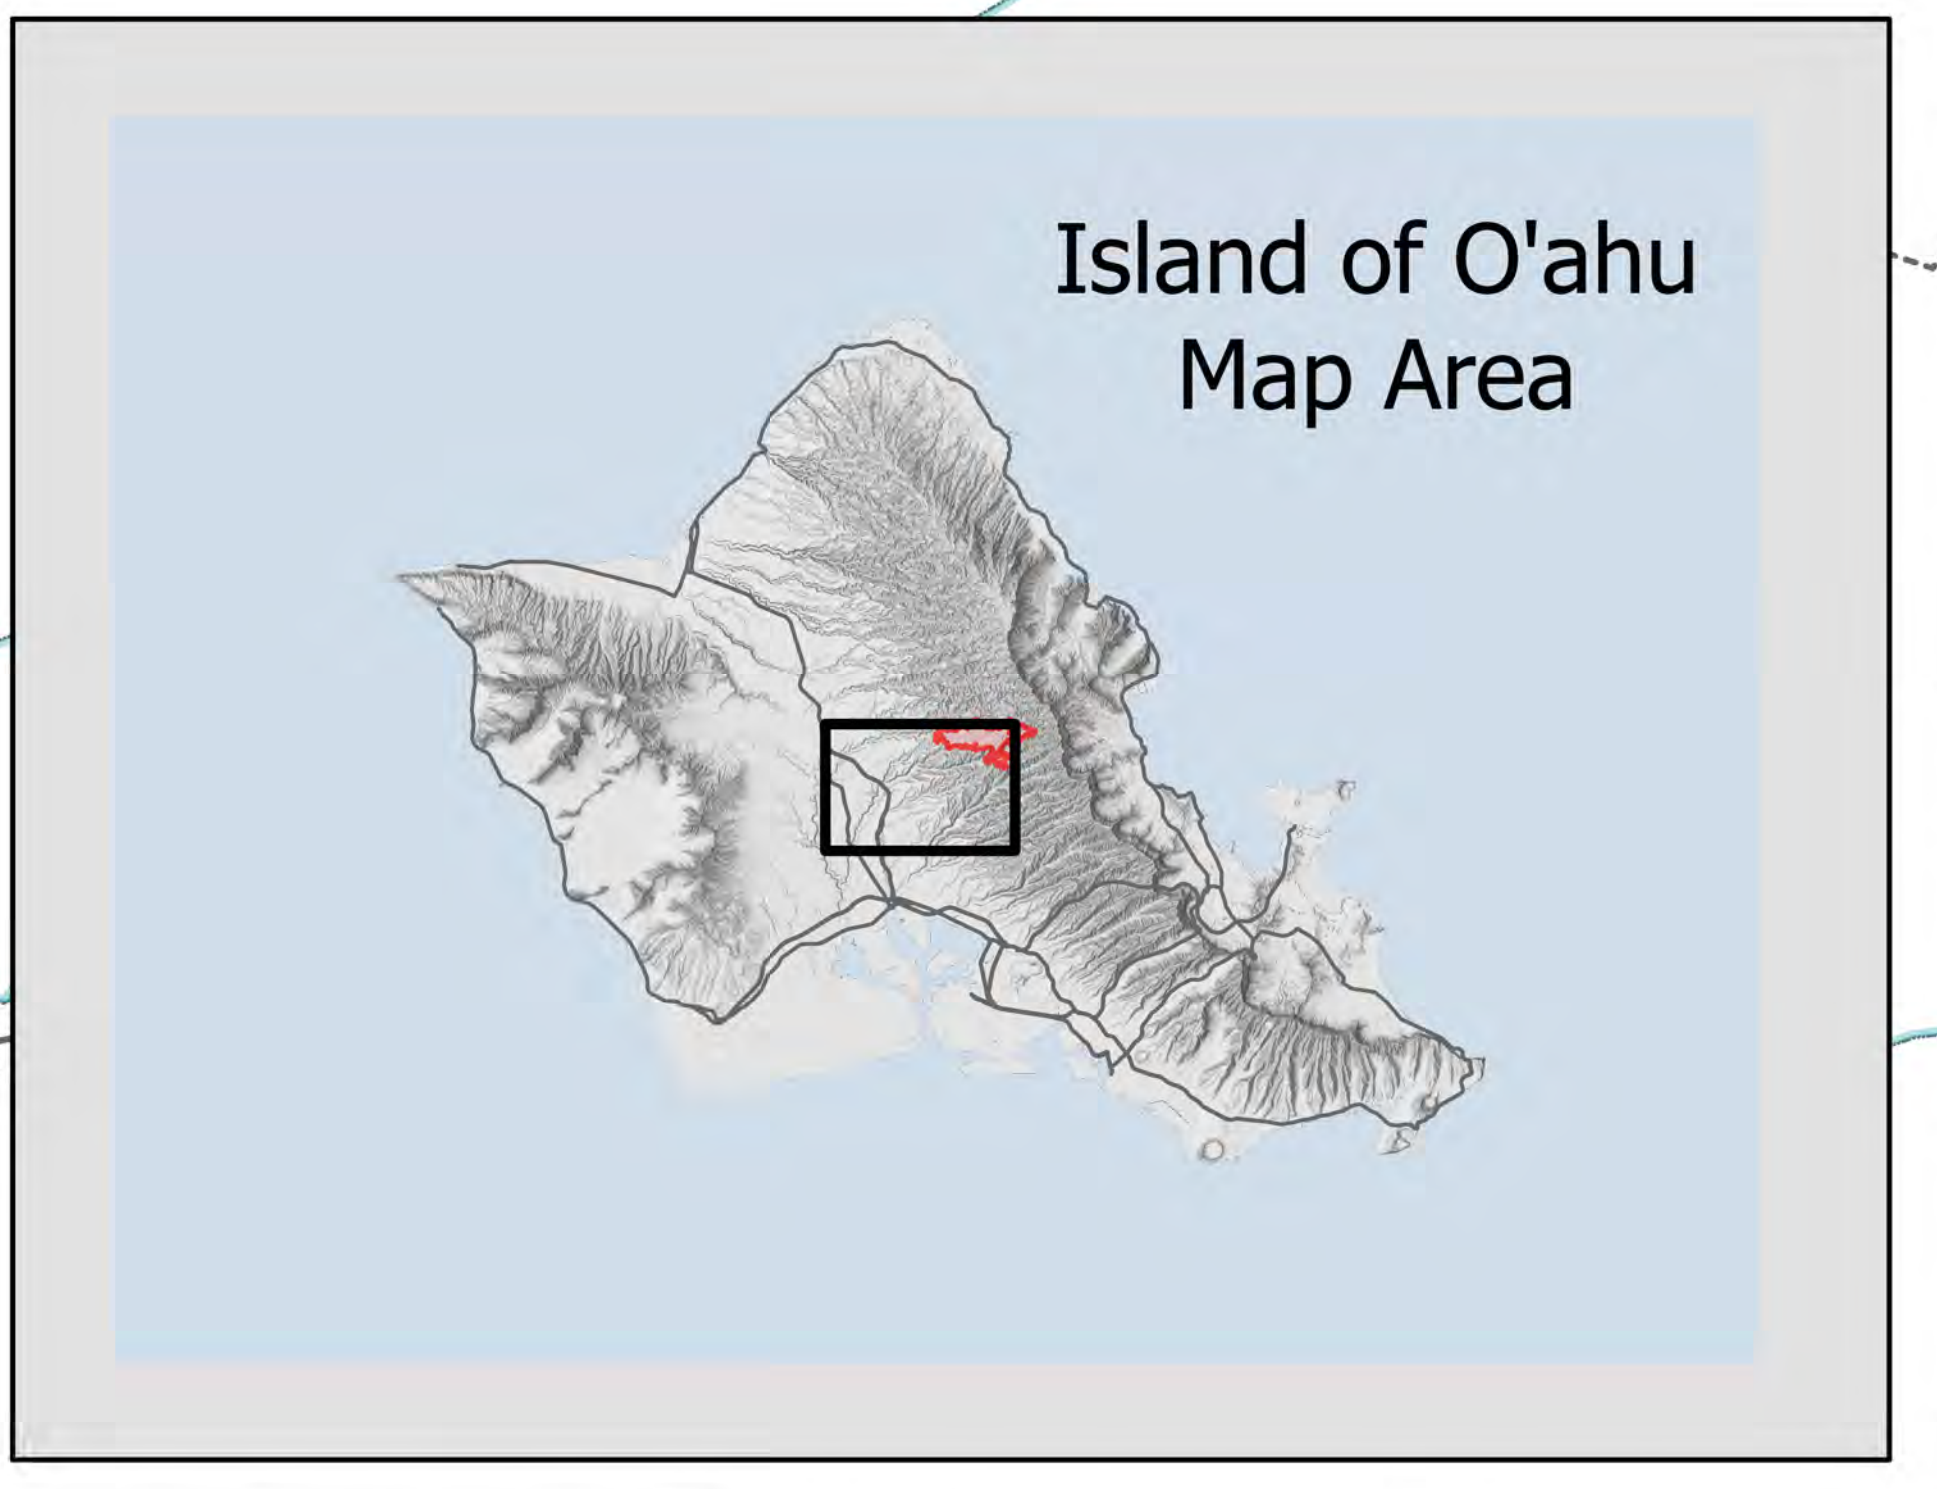

WAHIAWA FRESHWATER-STATE RECREATION AREA

ICP (Na Maka Kindergarten Prep School)

H-1

DP-1

BOW Dip 1

H-170

H-3

Plantation Road

Koa Ridge Ranch Road

Pineapple Road

Island of O'ahu Map Area

- Other
- Fire Perimeter
- 4WD/UTV Tracks
- Expressway
- Secondary Hwy
- Local Road
- Ramp
- Trail

**Transportation Mililani Mauka Fire**  
 HI-OFR-001480  
 11/13/2023

Created: 11/12/2023 1443

11/13/2023  
 Transportation Map

Transportation Map  
 11/12/2023