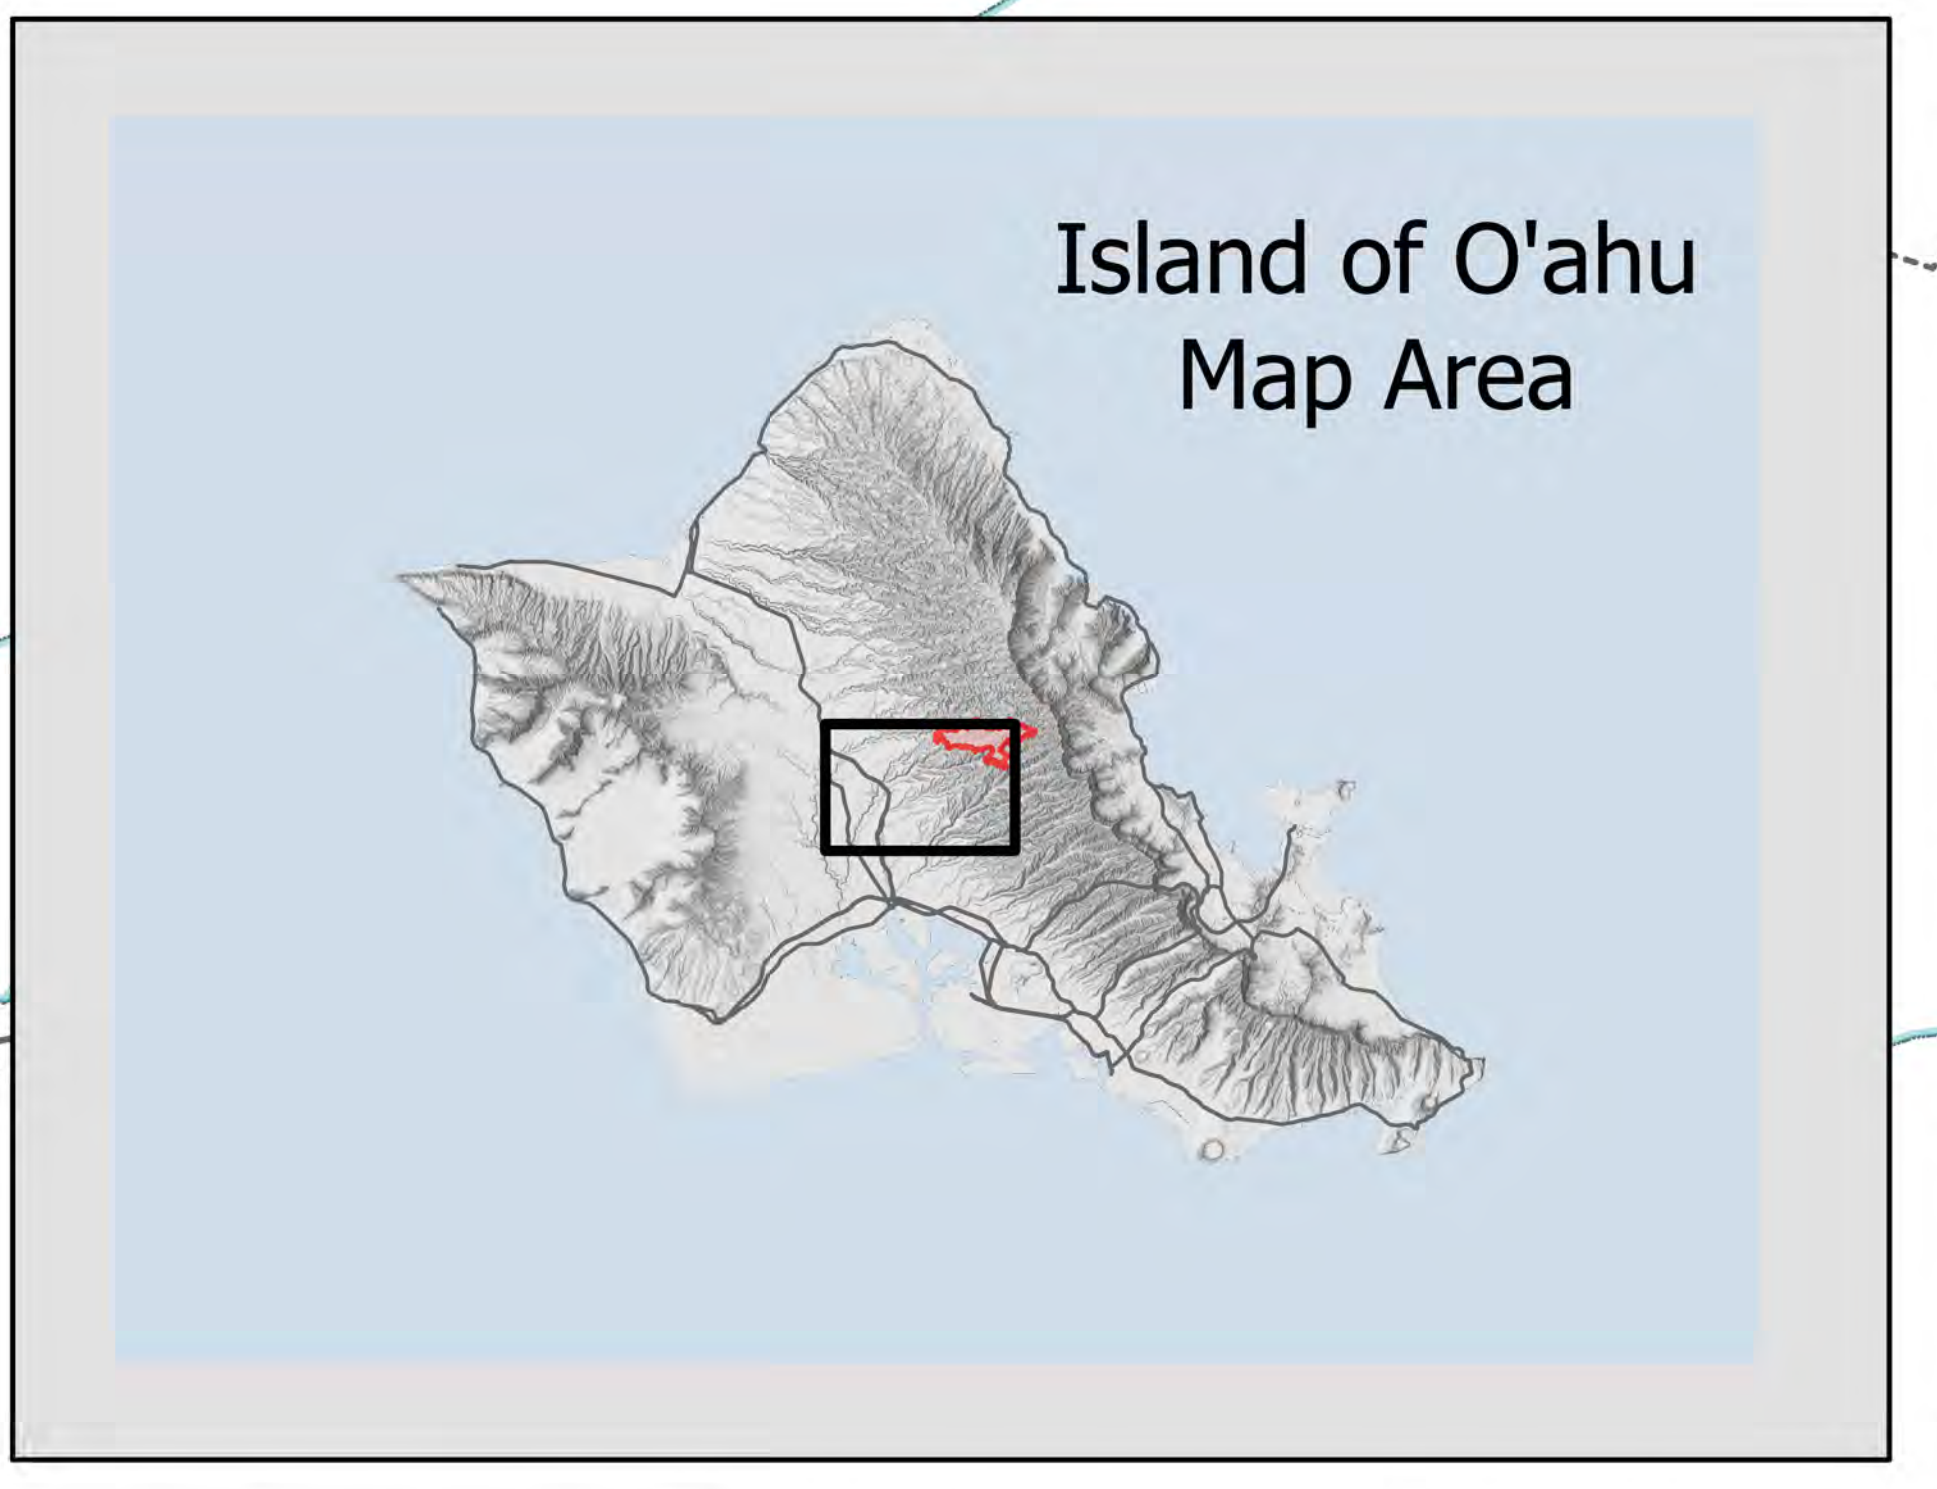

Transportation Map

Transportation Mililani Mauka Fire

HI-OFR-001480

--- Other	— Secondary Hwy
□ Fire Perimeter	— Local Road
--- 4WD/UTV Tracks	— Ramp
— Expressway	--- Trail

Transportation Map

1:9,561

0 0.5 1 Miles

Created: 11/13/2023 1331

1:9,561

158°1'W 158°W 157°59'W 157°58'W 157°57'W 157°56'W

21°26'N 21°27'N 21°28'N 21°29'N

158°1'W 158°W 157°59'W 157°58'W 157°57'W 157°56'W

21°26'N 21°27'N 21°28'N 21°29'N