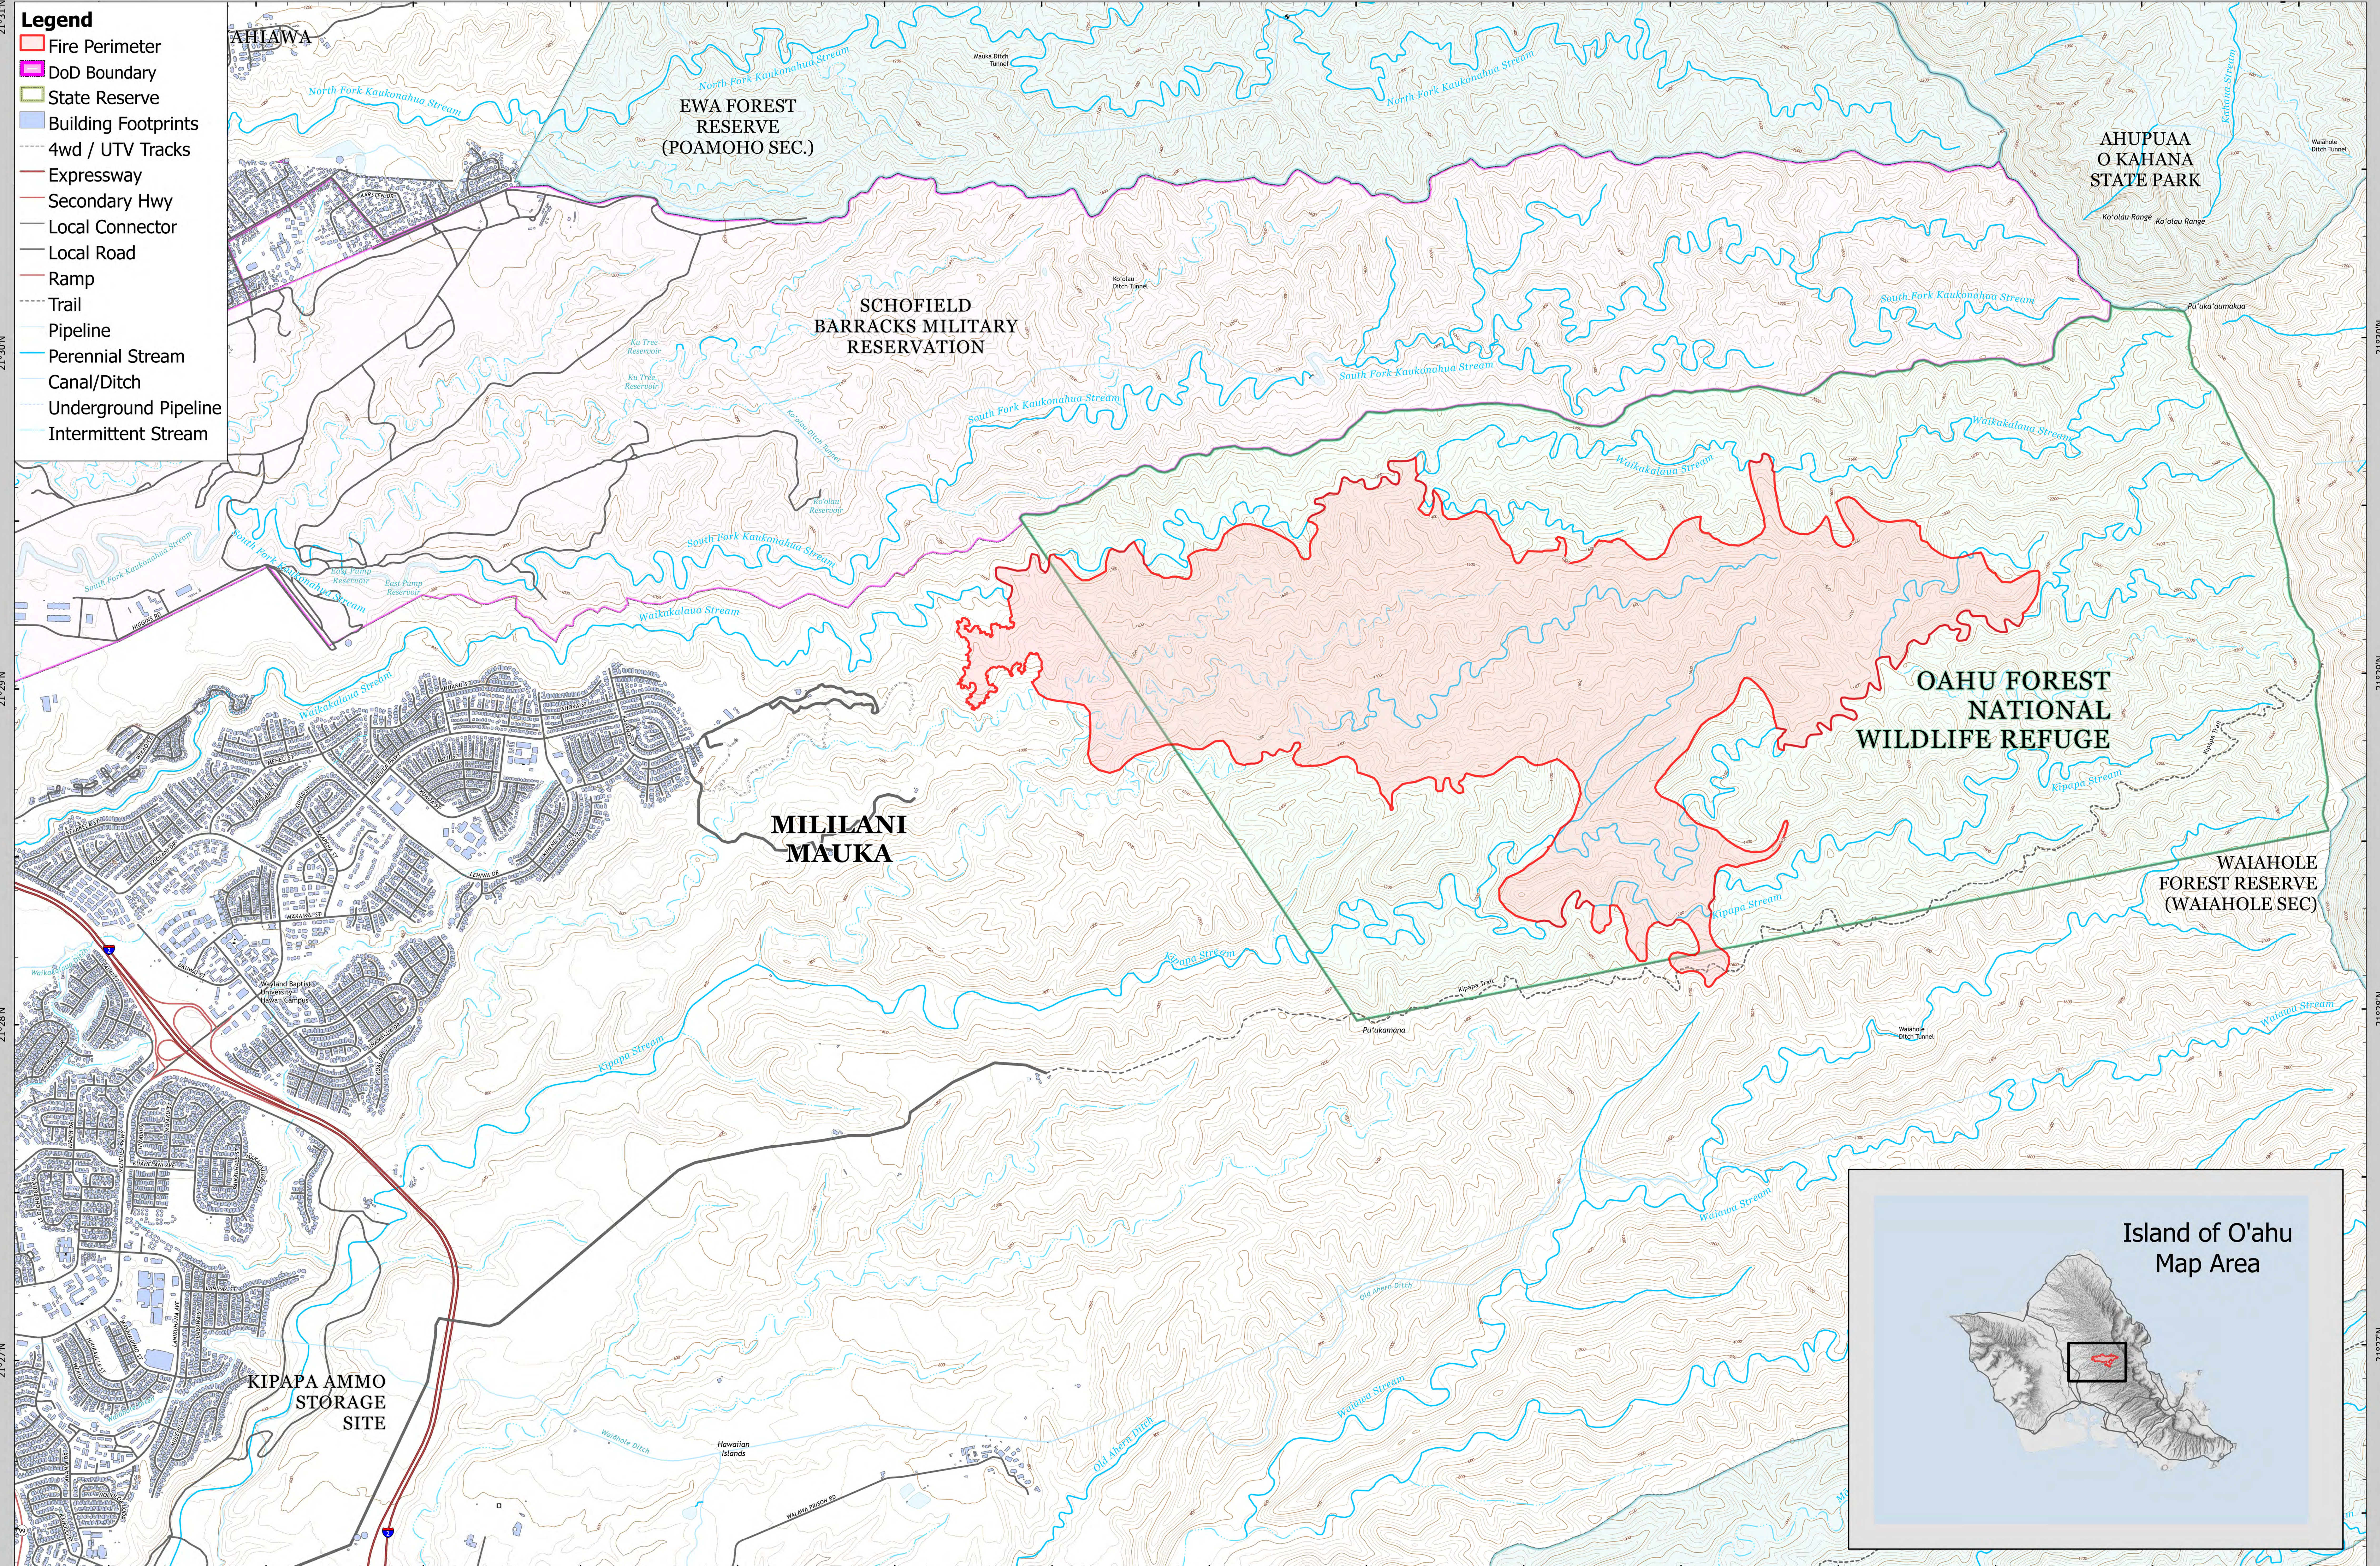

158°W 157°59'W 157°58'W 157°57'W 157°56'W 157°55'W 157°54'W

- Legend**
- ▬ Fire Perimeter
 - ▬ DoD Boundary
 - ▬ State Reserve
 - ▬ Building Footprints
 - ▬ 4wd / UTV Tracks
 - ▬ Expressway
 - ▬ Secondary Hw
 - ▬ Local Connector
 - ▬ Local Road
 - ▬ Ramp
 - ▬ Trail
 - ▬ Pipeline
 - ▬ Perennial Stream
 - ▬ Canal/Ditch
 - ▬ Underground Pipeline
 - ▬ Intermittent Stream

158°W 157°59'W 157°58'W 157°57'W 157°56'W 157°55'W 157°54'W

PJO Map
11/15/2023

Public Information
Mililani Mauka Fire
 HI-OFR-001480
 11/15/2023

PJO Map
11/15/2023