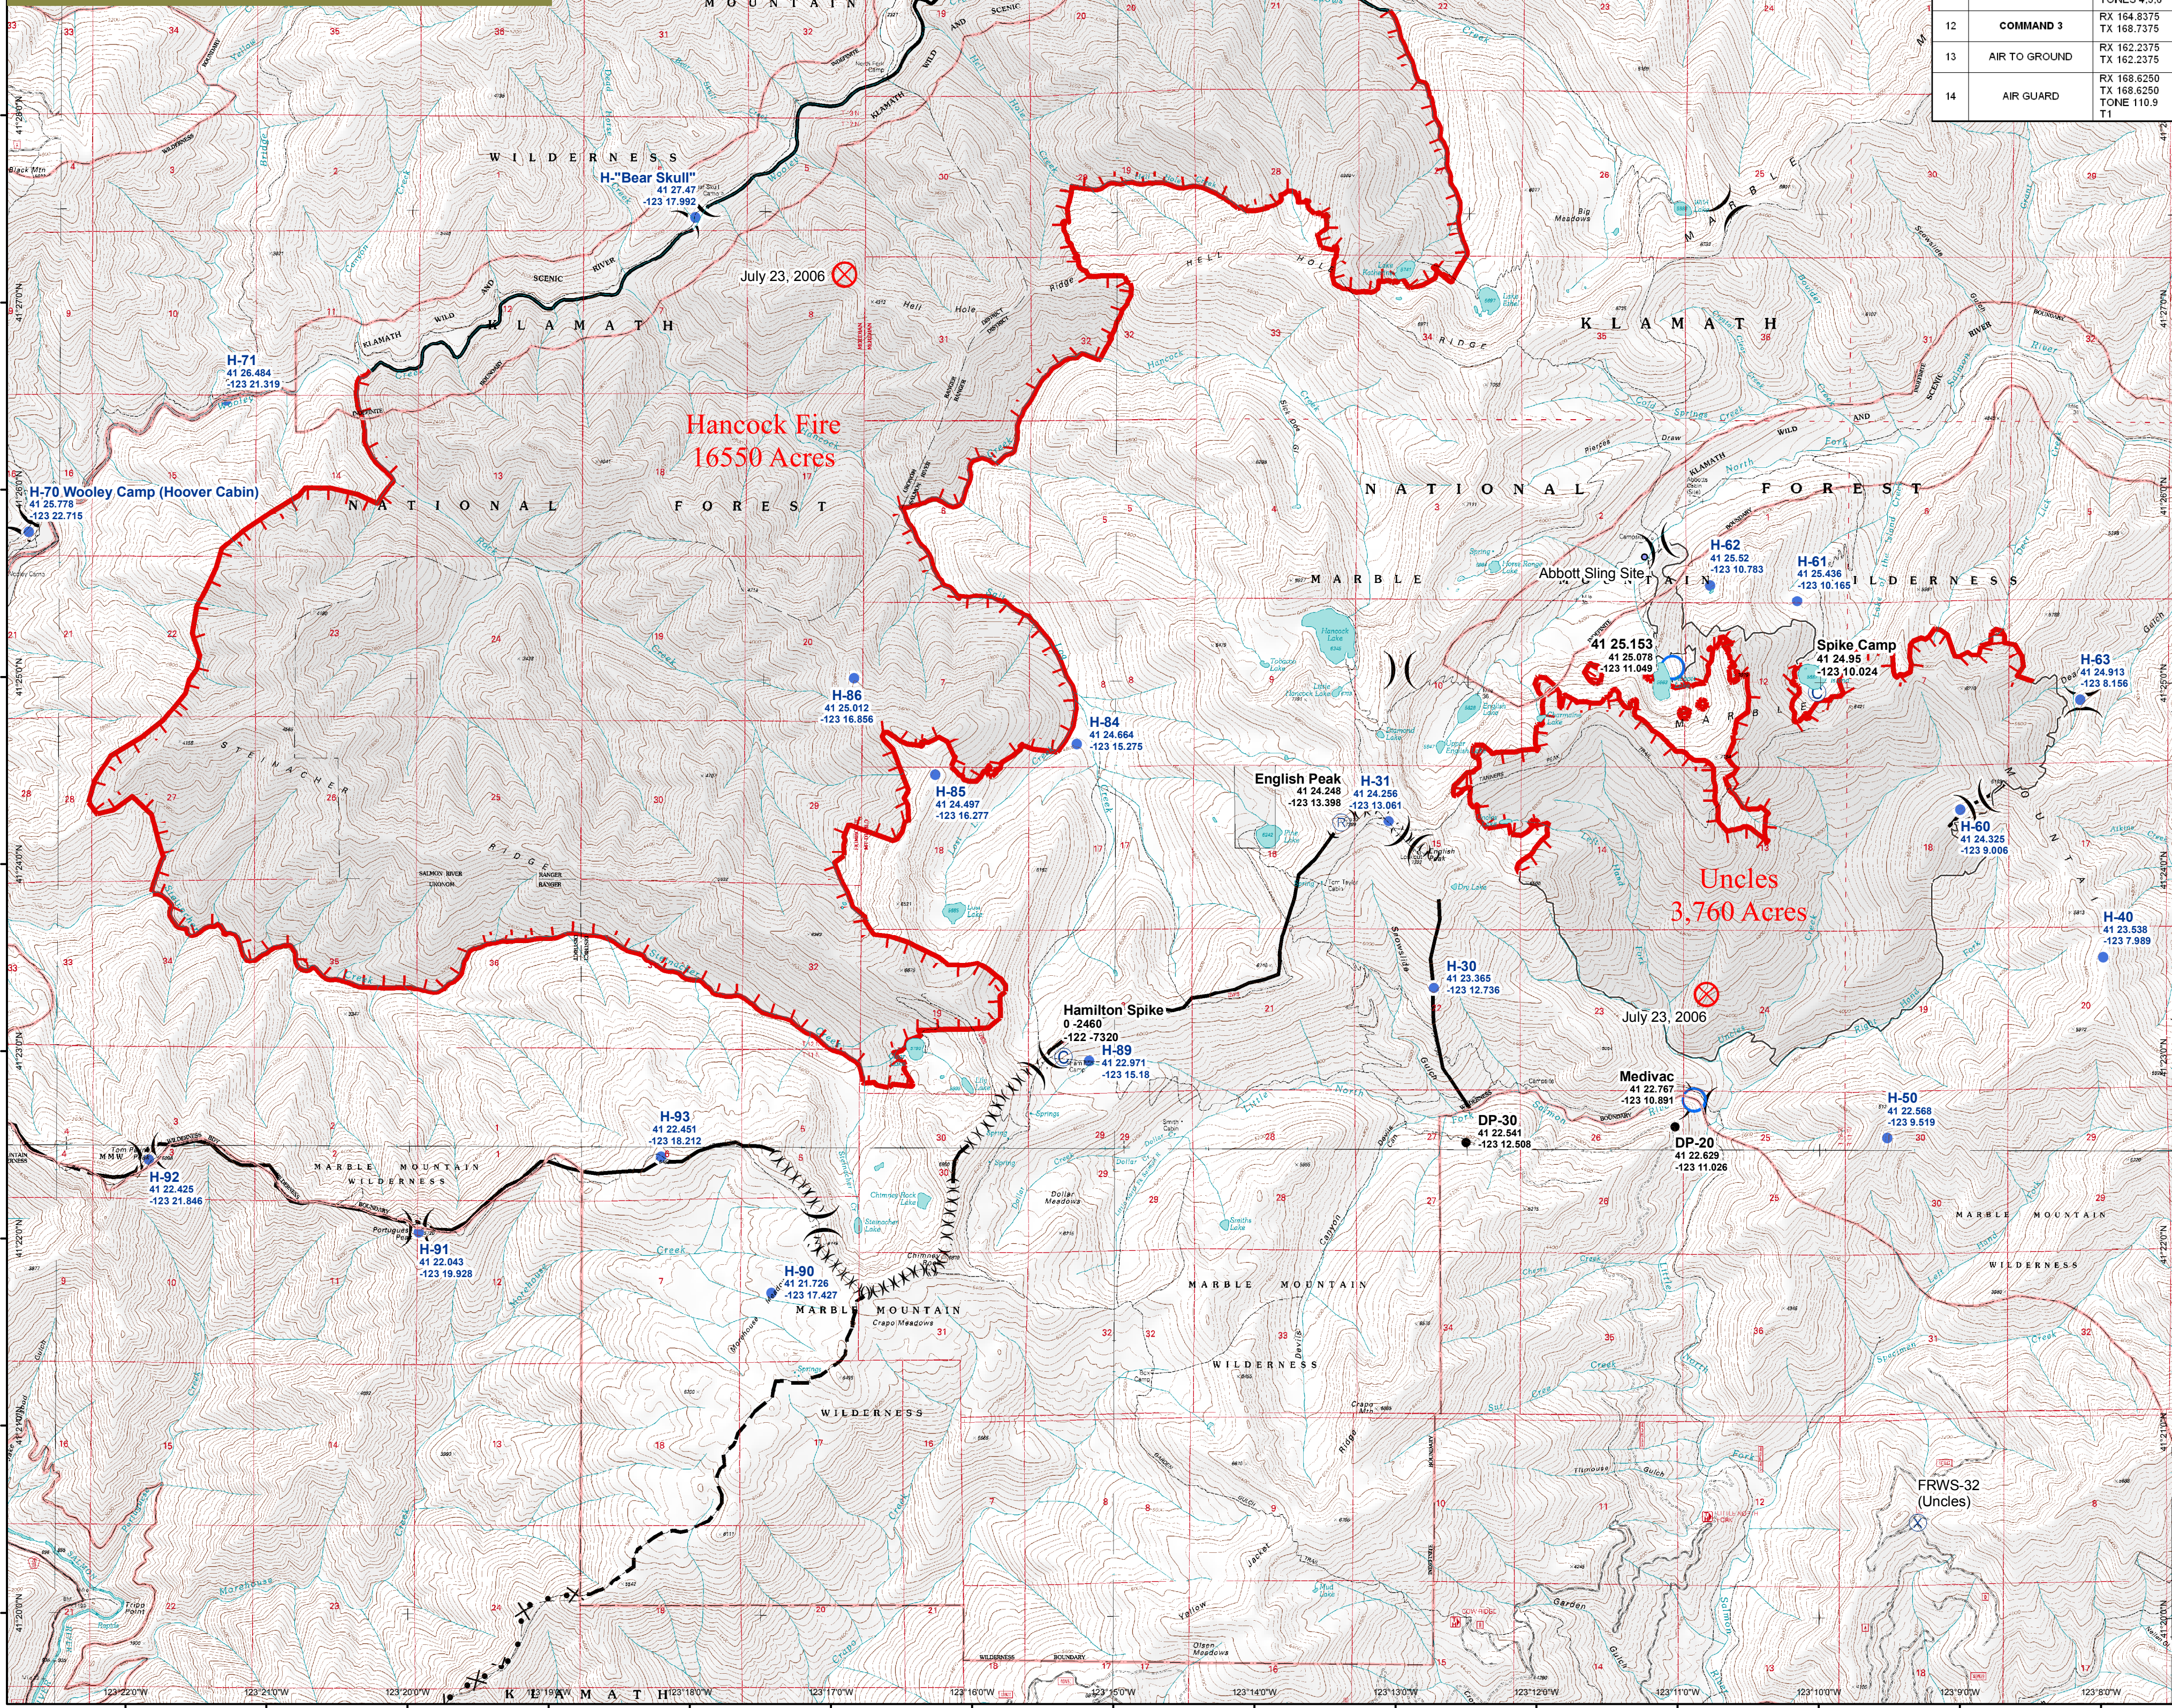

Uncles Complex

Field Map - Overview

September 23, 2006 (PM)

- English Peak Lookout
- Completed Dozer Line
- Completed Line
- Hand Line
- Ridge / Geographic Feature
- Uncontrolled Fire Edge
- Travel Route
- Camp
- Drop Point
- Fire Origin
- MediVac Site
- Helispot
- Repeater
- Spot Fire
- Staging Area

0 0.6 1.2 1.8 Miles
Perimeter as of 9/20/2006 1500. Revise K Felker 09/20/06 2000hr Map Created by AF 9/14/06 1400.

1	NIFC TAC 1	RX 168.0500 TX 168.0500
2	NIFC TAC 2	RX 173.9125 TX 173.9125
3	NIFC TAC 3	RX 168.6000 TX 168.6000
4	NIFC TAC 4	RX 164.1375 TX 164.1375
5	NIFC TAC 5	RX 166.7500 TX 166.7500
6	COMMAND 1	RX 168.1000 TX 170.4500
7	COMMAND 2	RX 169.5375 TX 164.7125
8	ALT ICP	RX 168.4750 TX 173.8125
9	SALMON RPT	RX 171.5000 TX 172.4000 TONES 4.5.6
10	SALMON DIRECT	RX 171.5000 TX 171.5000
11	FOREST NET	RX 164.1750 TX 164.9750 TONES 4.5.6
12	COMMAND 3	RX 164.8375 TX 168.7375
13	AIR TO GROUND	RX 162.2375 TX 162.2375
14	AIR GUARD	RX 168.6250 TX 168.6250 TONE 110.9

FRWS-32 (Uncles)