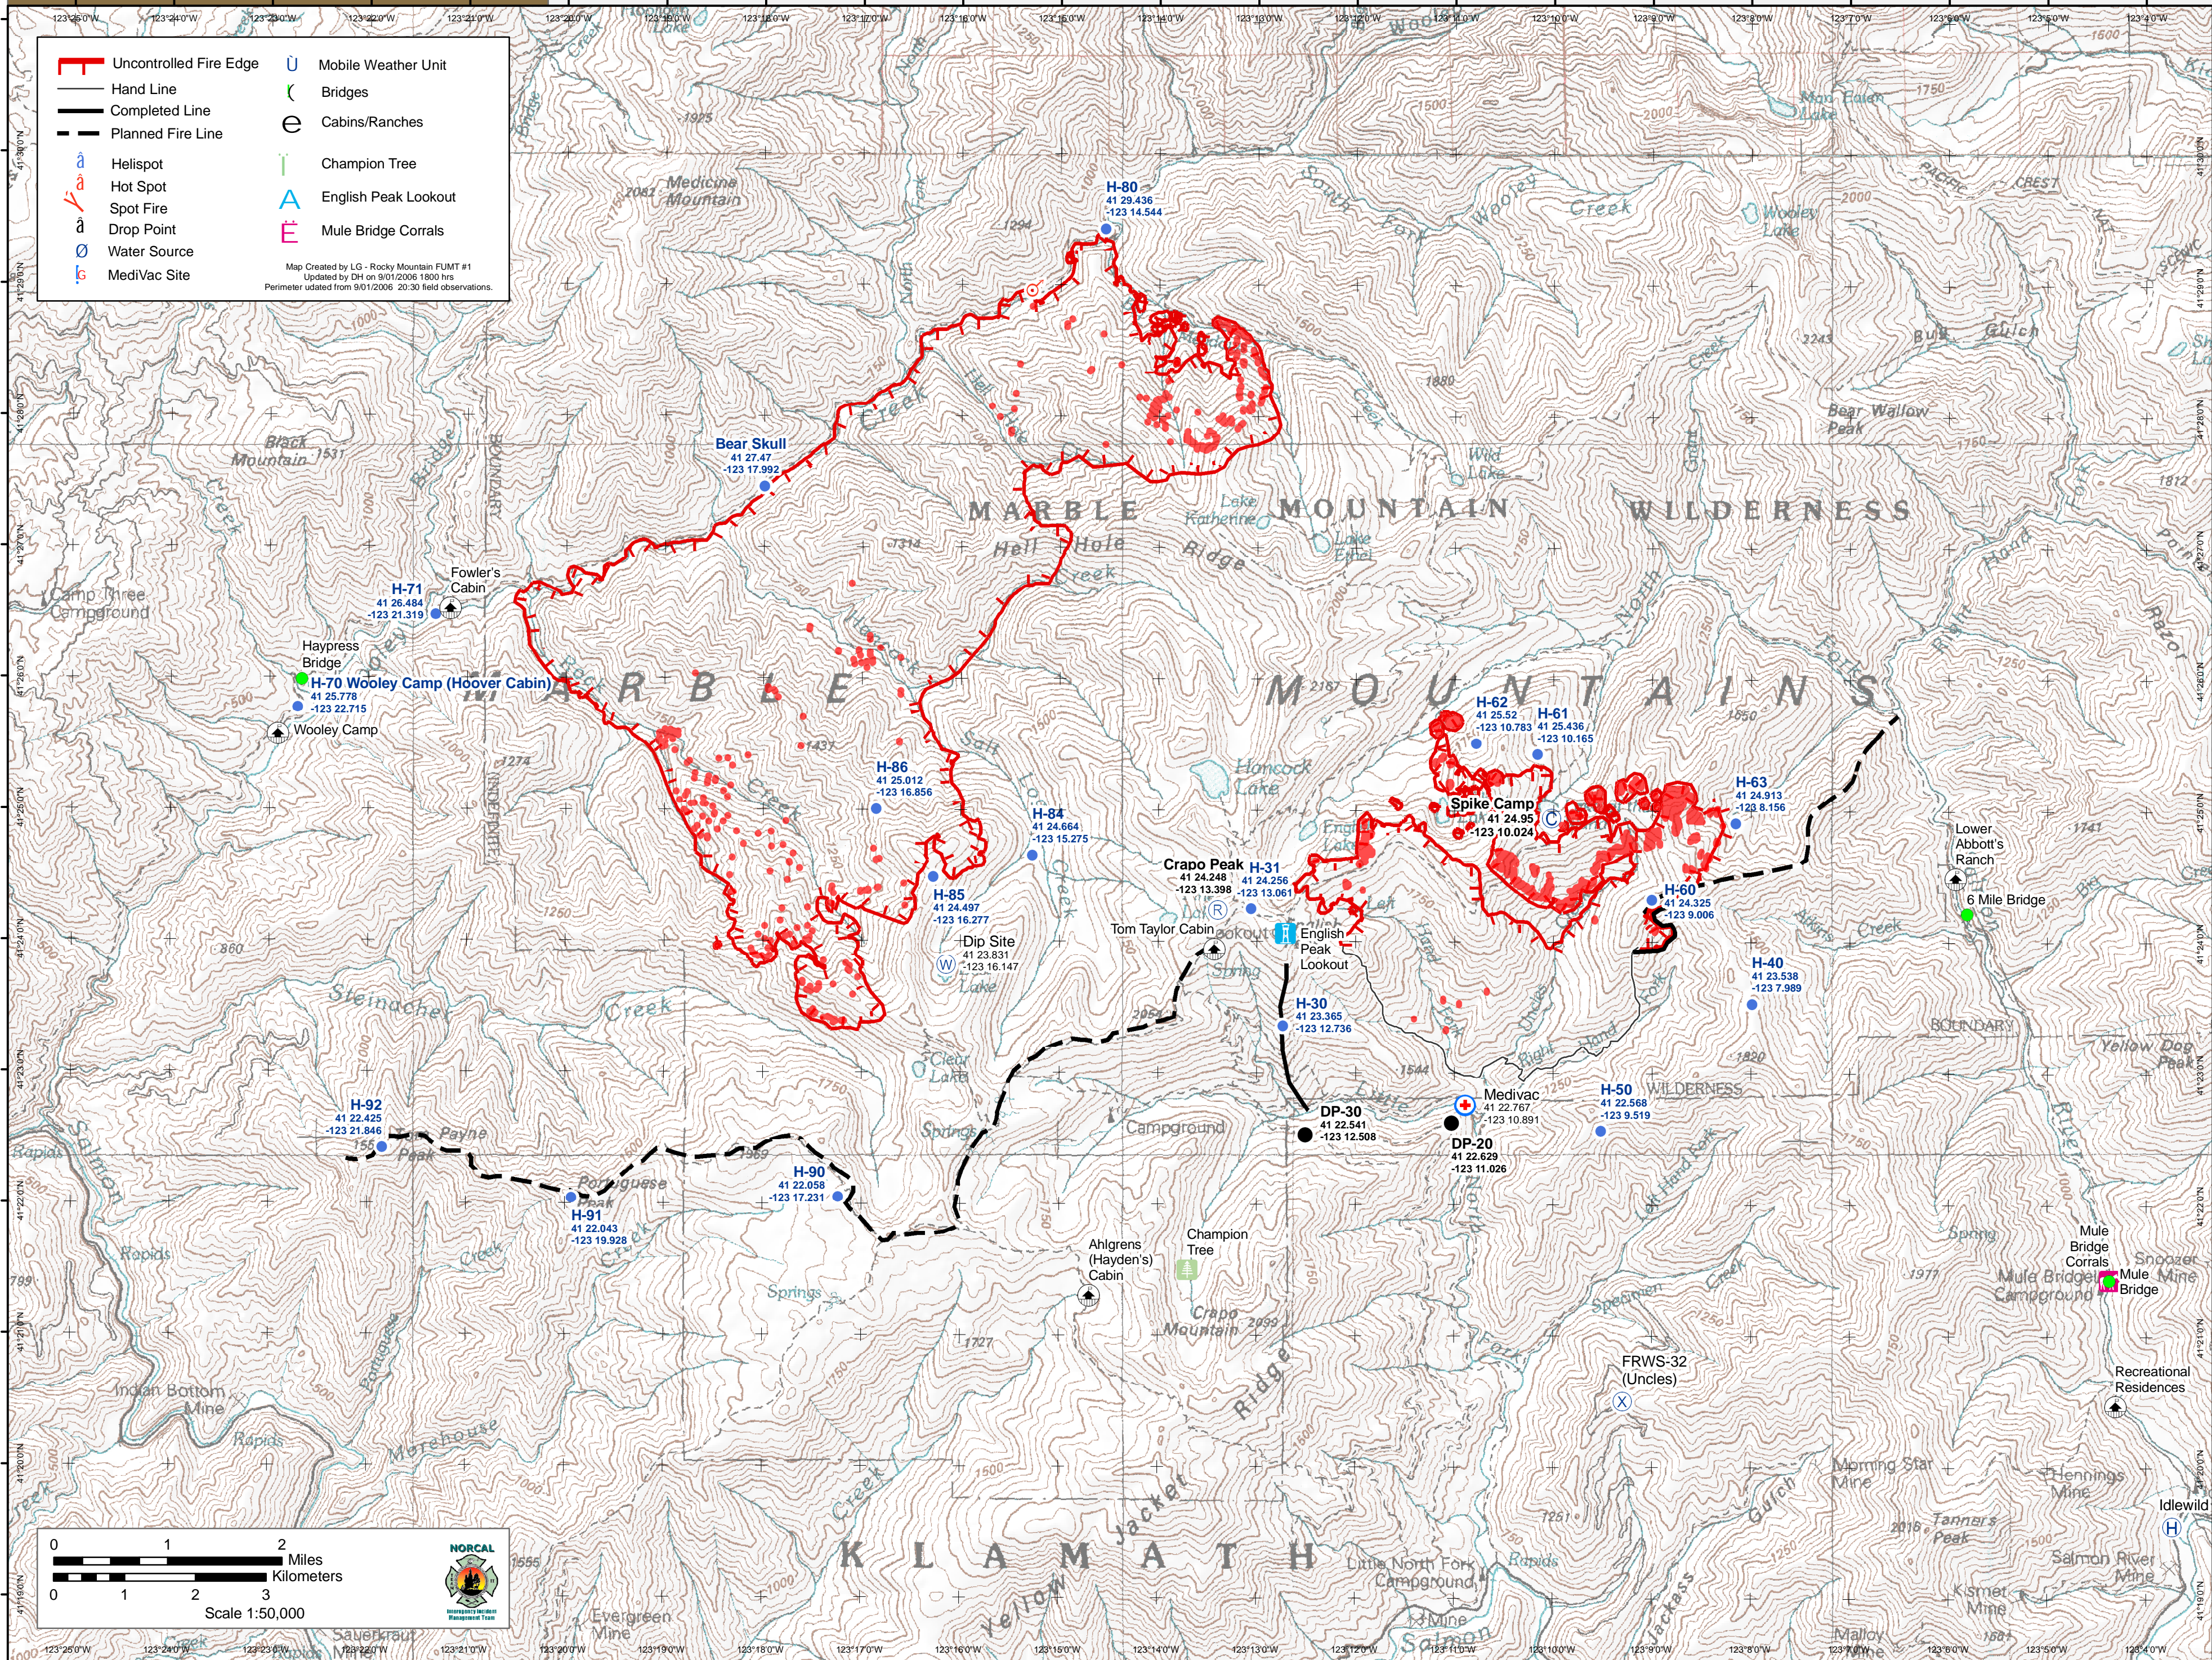

	Uncontrolled Fire Edge		Mobile Weather Unit
	Hand Line		Bridges
	Completed Line		Cabins/Ranches
	Planned Fire Line		Champion Tree
	Helispot		English Peak Lookout
	Hot Spot		Mule Bridge Corrals
	Drop Point		
	Water Source		
	MediVac Site		

Map Created by LG - Rocky Mountain FUMT #1
 Updated by DFI on 9/01/2006 1800 hrs
 Perimeter updated from 9/01/2006 20:30 field observations.

0 1 2 Miles
 0 1 2 3 Kilometers
 Scale 1:50,000