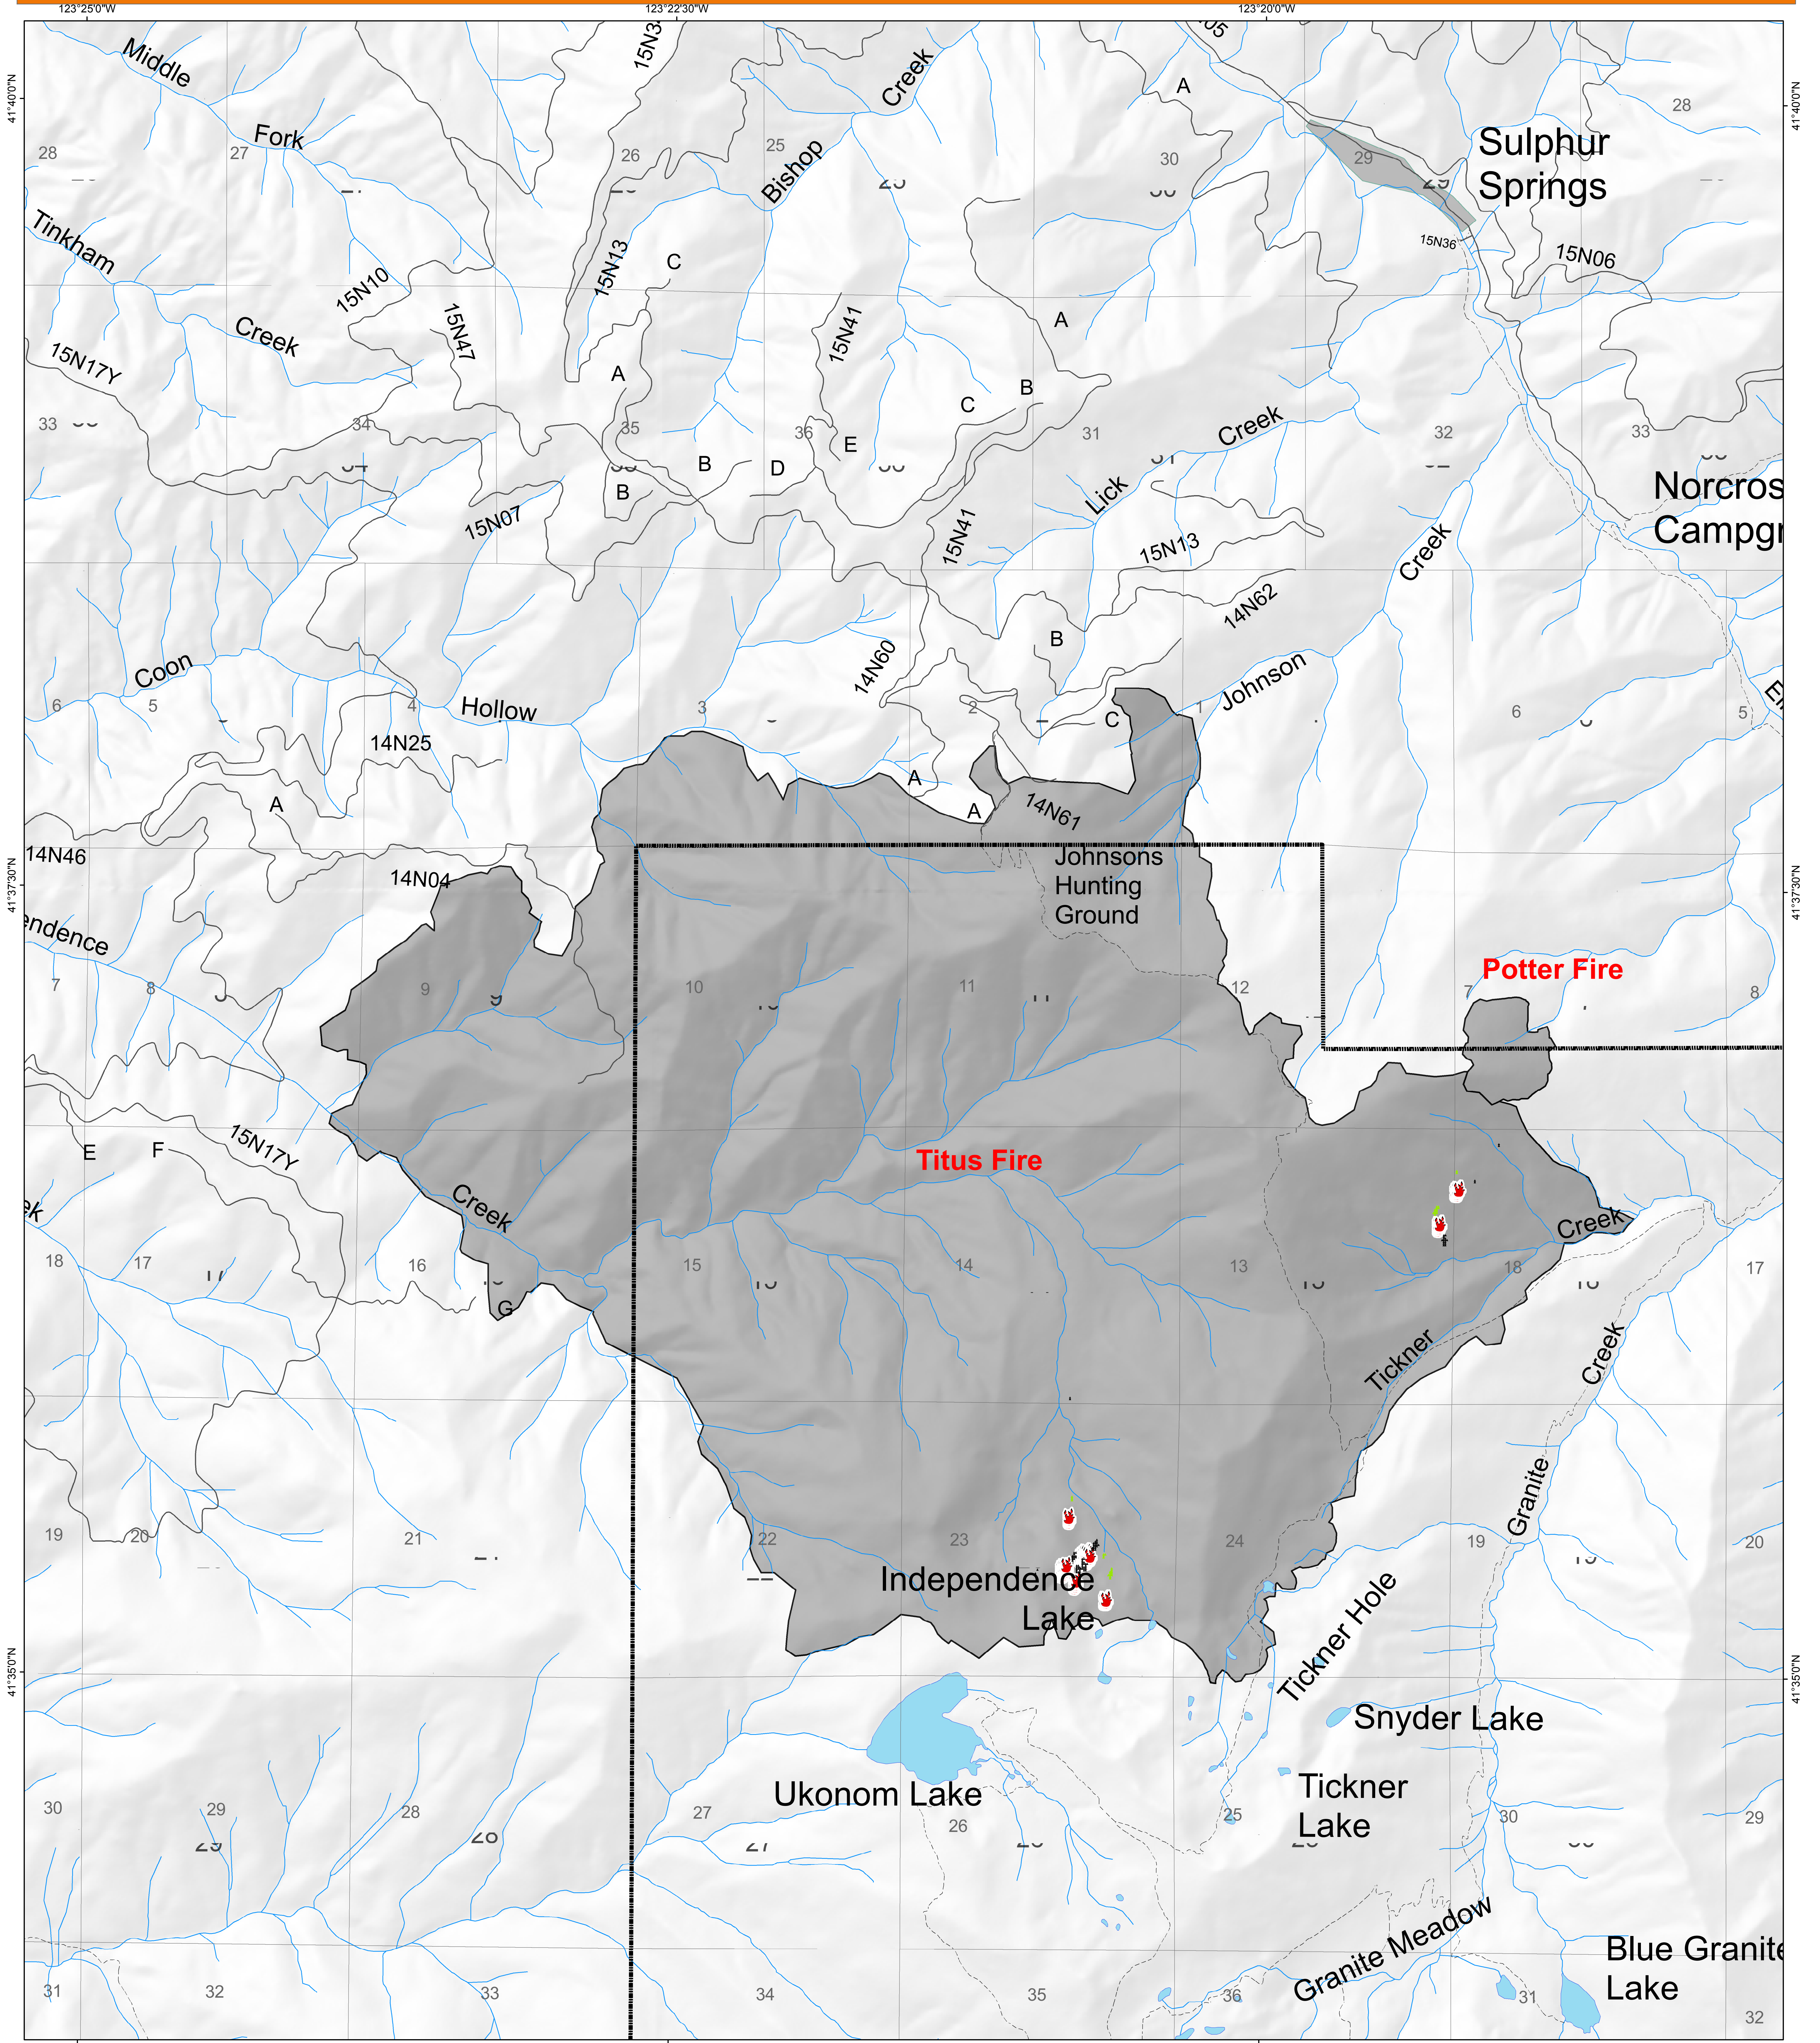

# Happy Camp Complex IR Heat 09/23/06 2136hr

**Happy Camp Complex \*\*\* Titus Fire - 6071 acres \*\*\* Potter Fire - 63 acres**

- Wilderness Boundary
- ..... Trails
- Contour Interval 80'