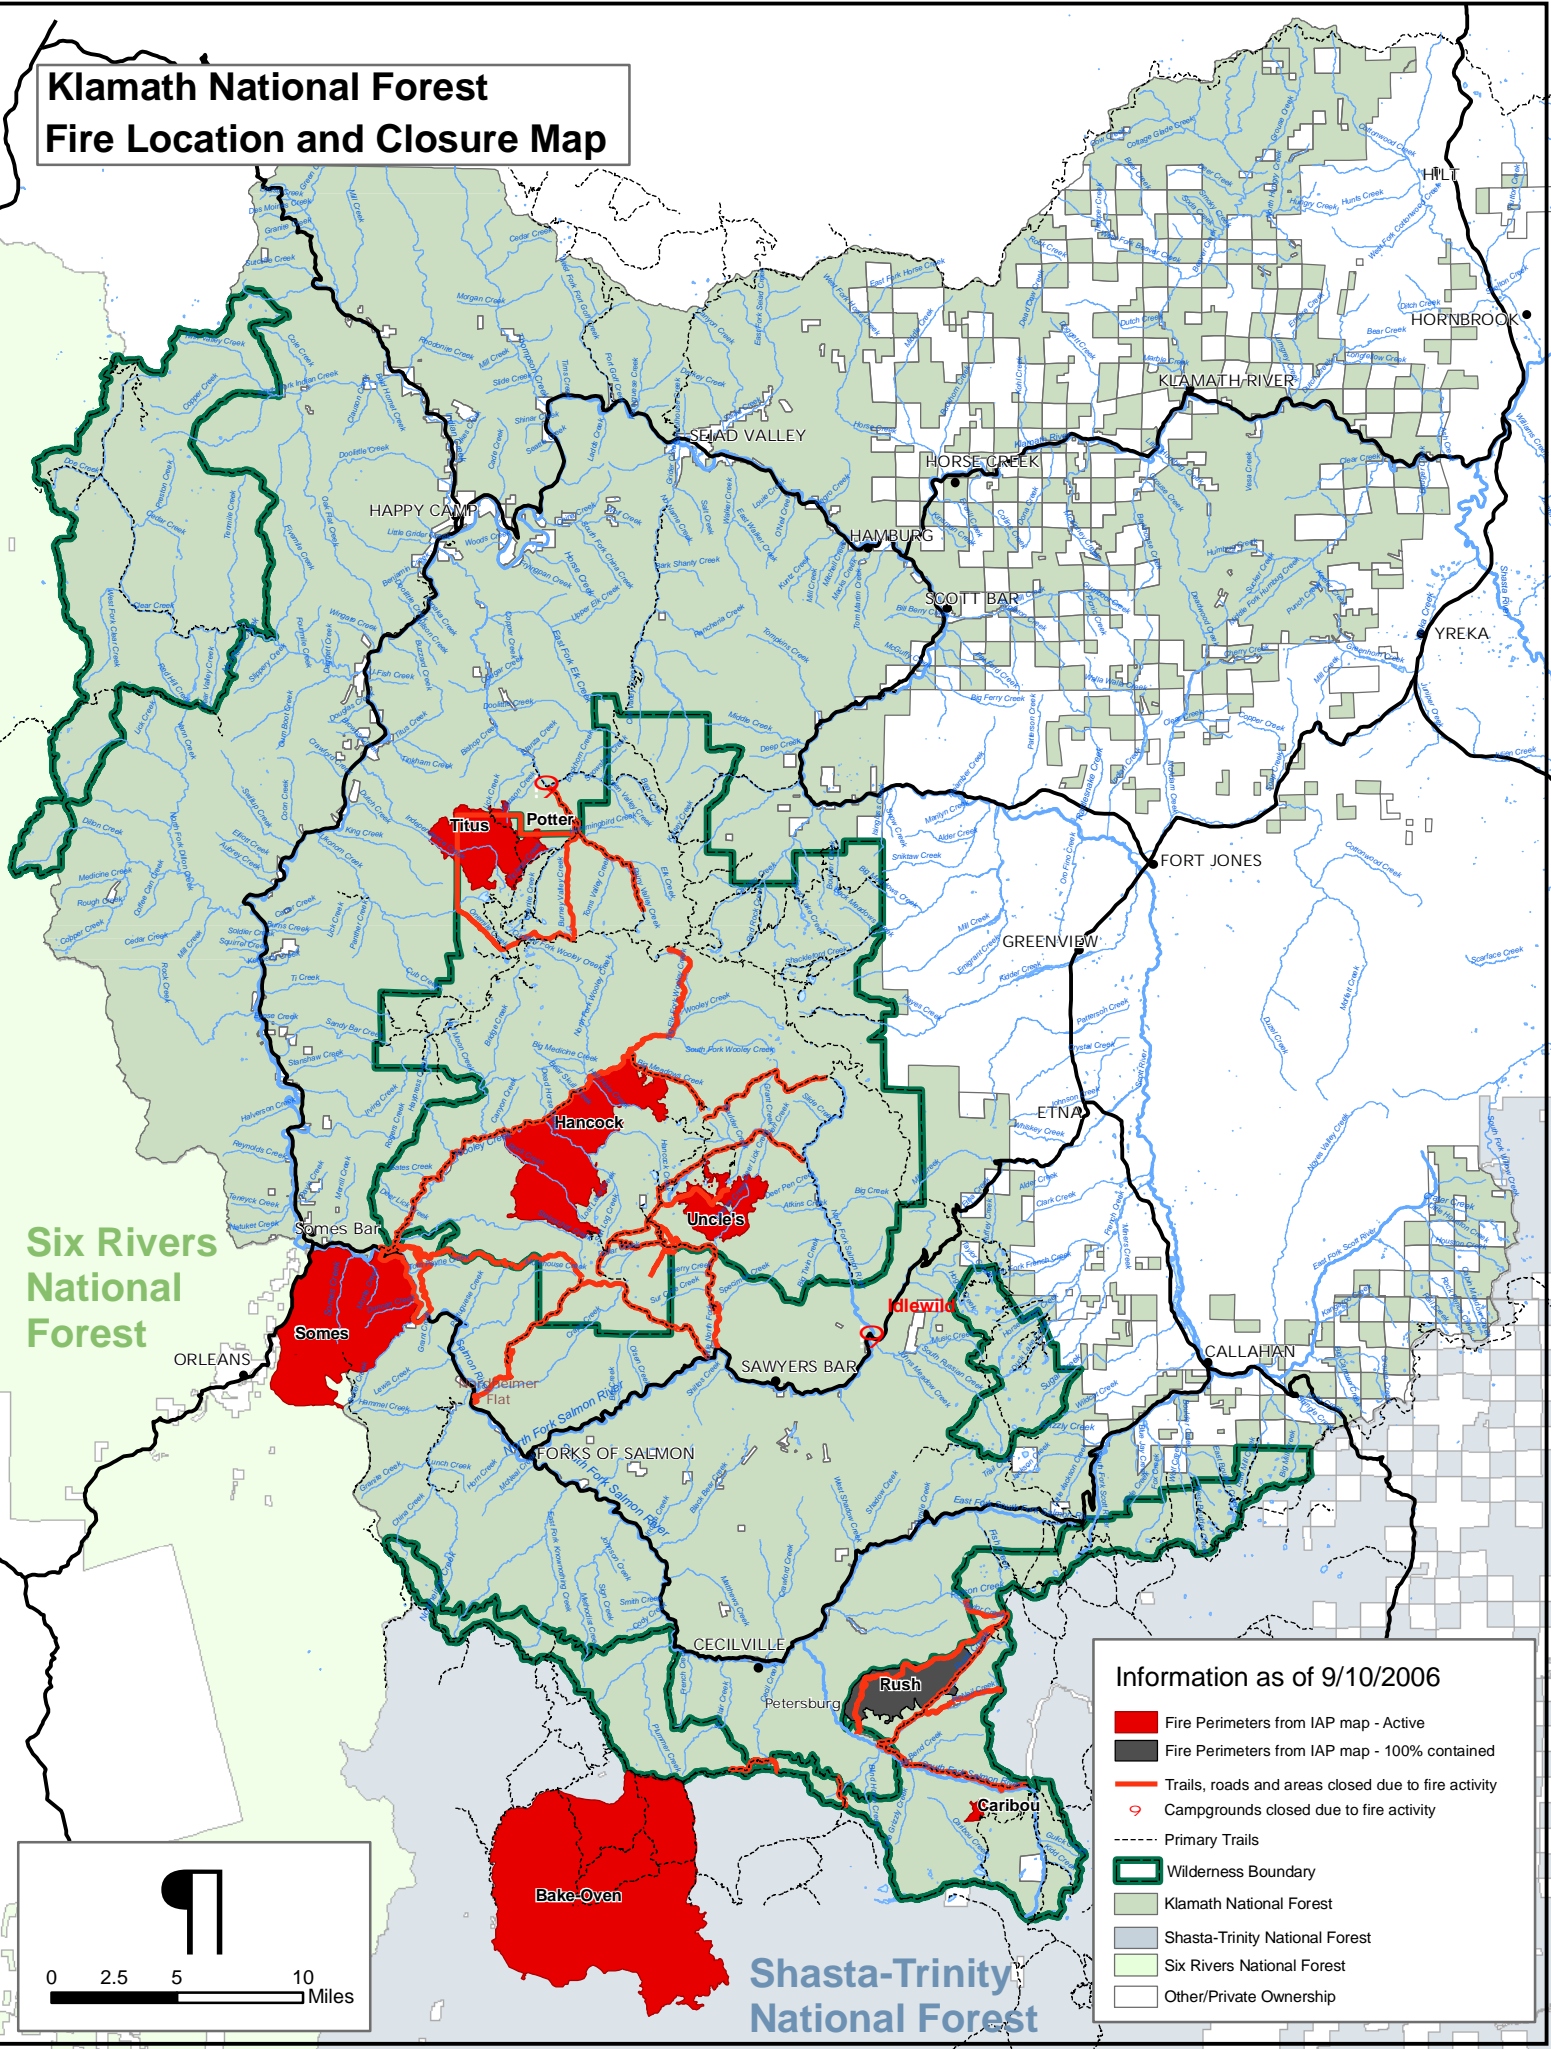

Klamath National Forest Fire Location and Closure Map

Six Rivers National Forest

Shasta-Trinity National Forest

Information as of 9/10/2006

- Fire Perimeters from IAP map - Active
- Fire Perimeters from IAP map - 100% contained
- Trails, roads and areas closed due to fire activity
- Campgrounds closed due to fire activity
- Primary Trails
- Wilderness Boundary
- Klamath National Forest
- Shasta-Trinity National Forest
- Six Rivers National Forest
- Other/Private Ownership