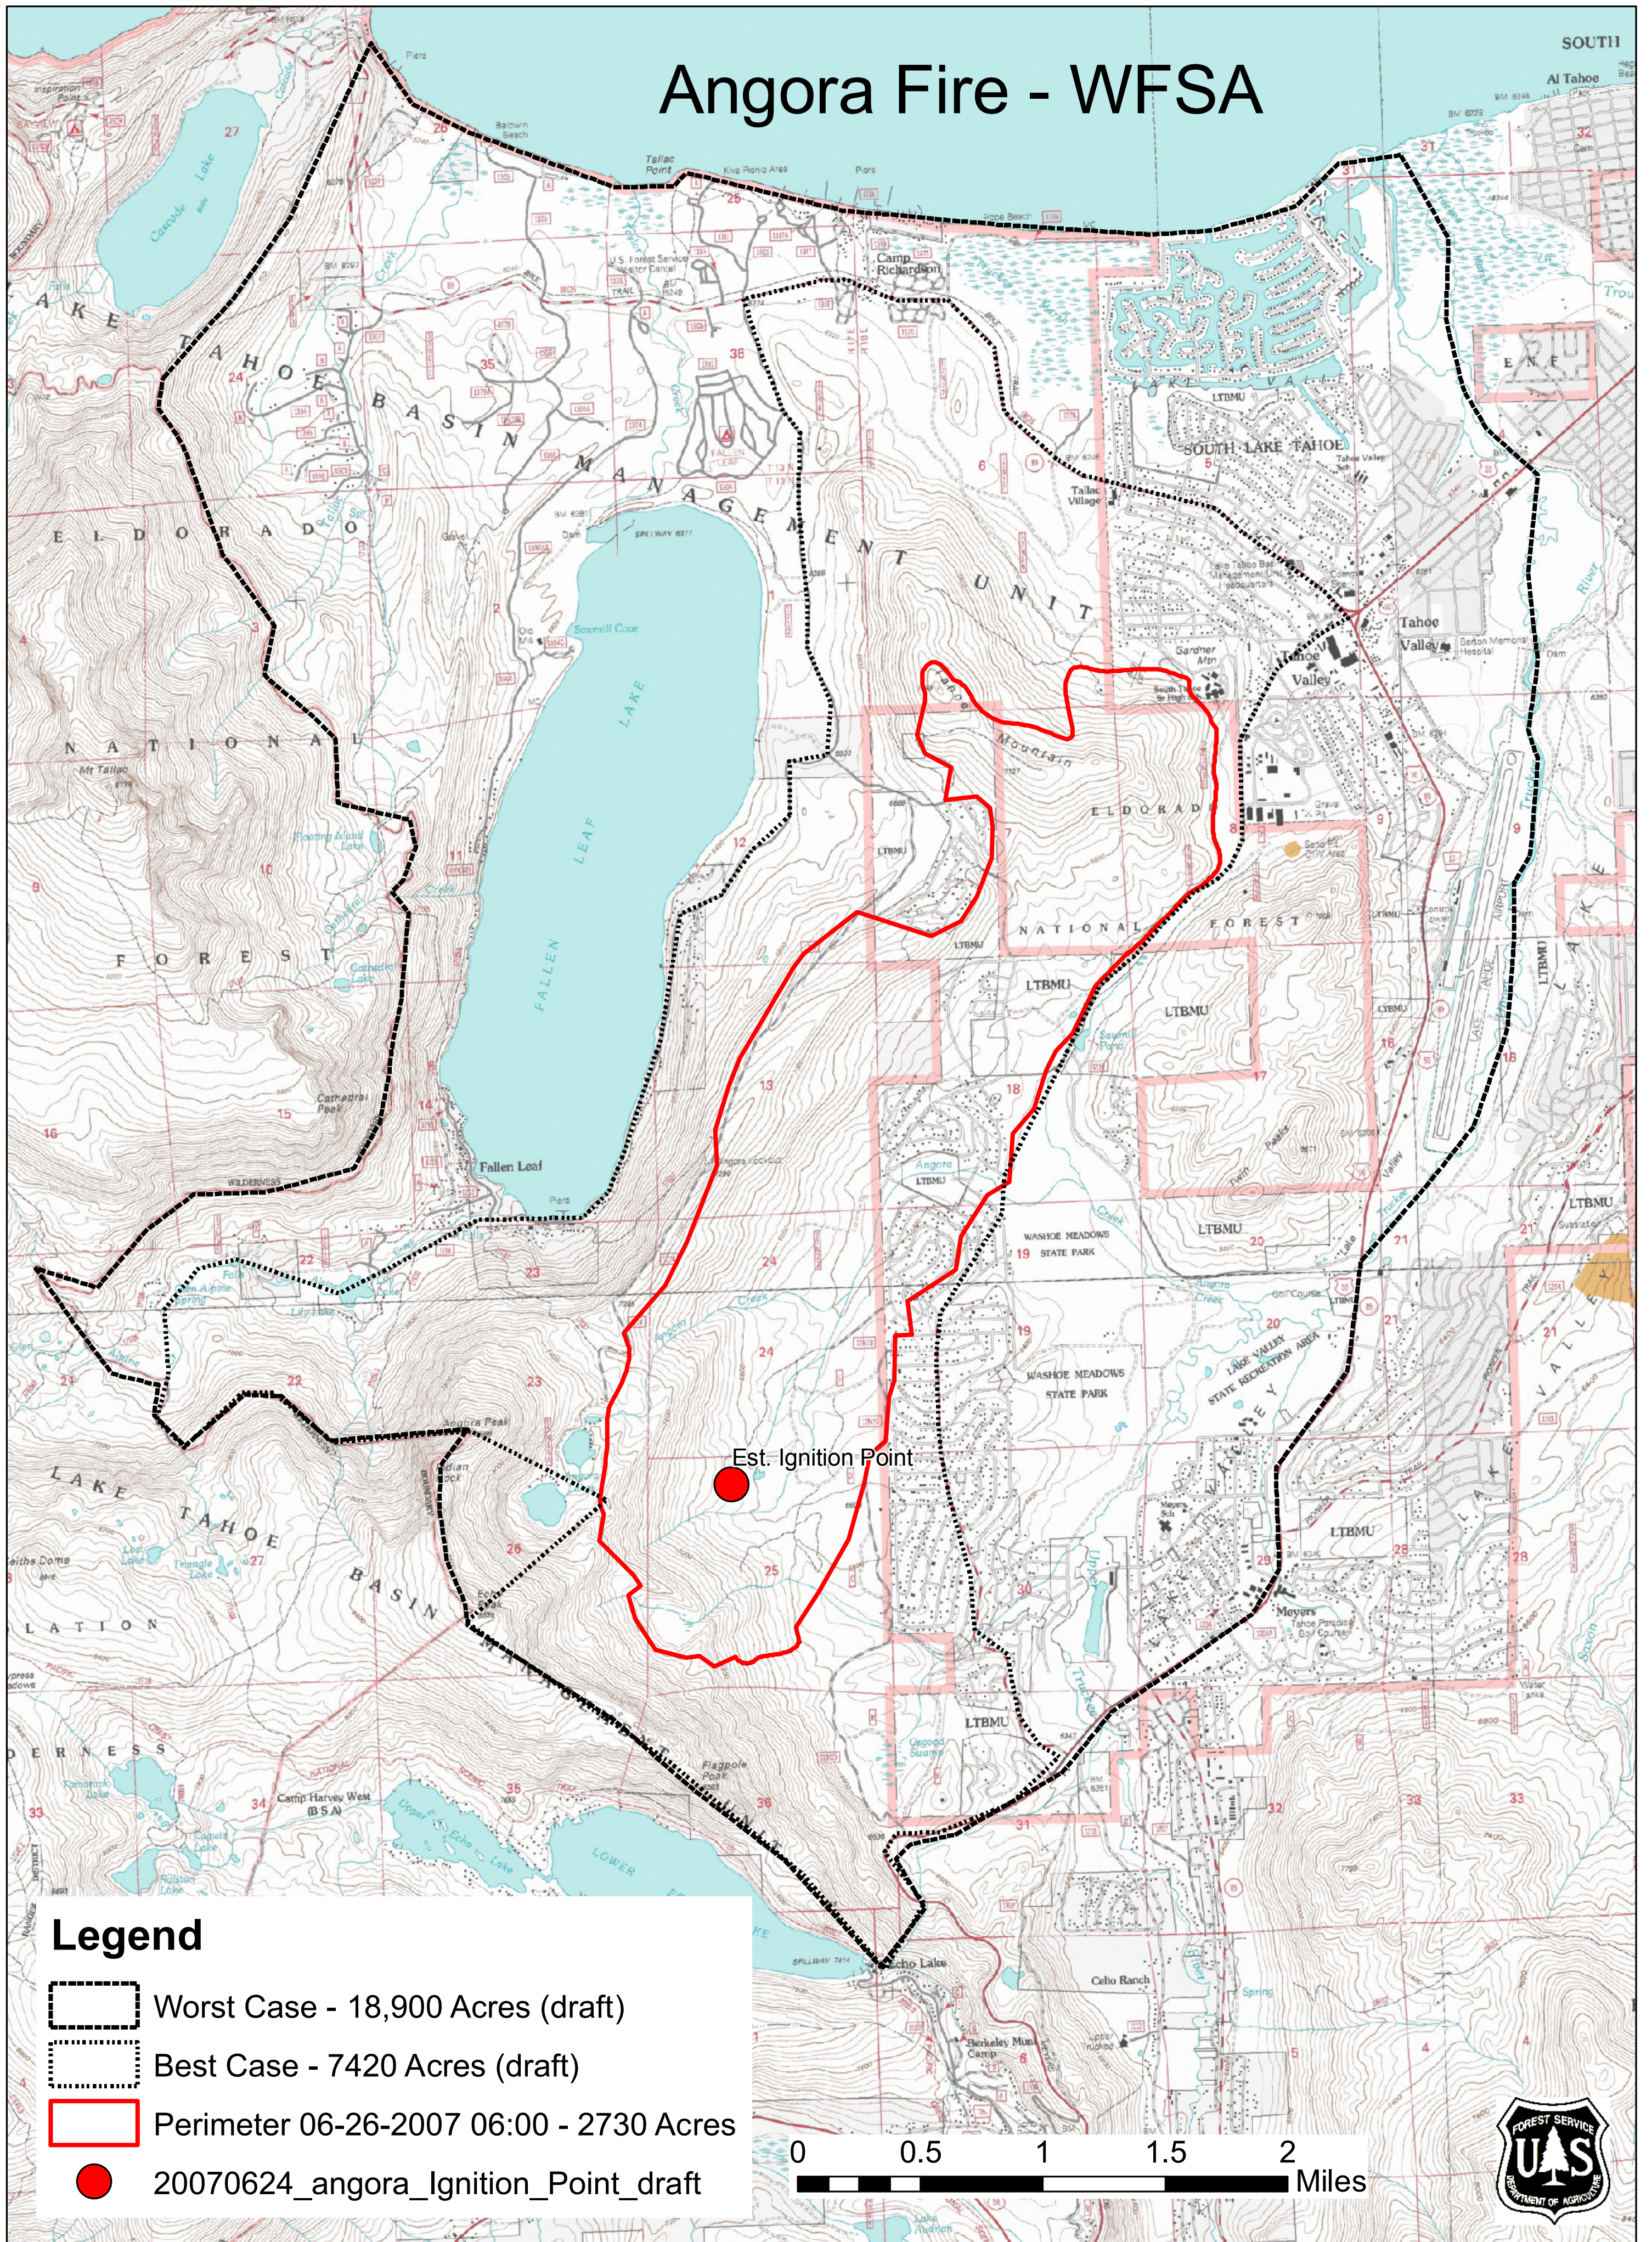

Angora Fire - WFSA

Legend

-  Worst Case - 18,900 Acres (draft)
-  Best Case - 7420 Acres (draft)
-  Perimeter 06-26-2007 06:00 - 2730 Acres
-  20070624_angora_Ignition_Point_draft

0 0.5 1 1.5 2 Miles