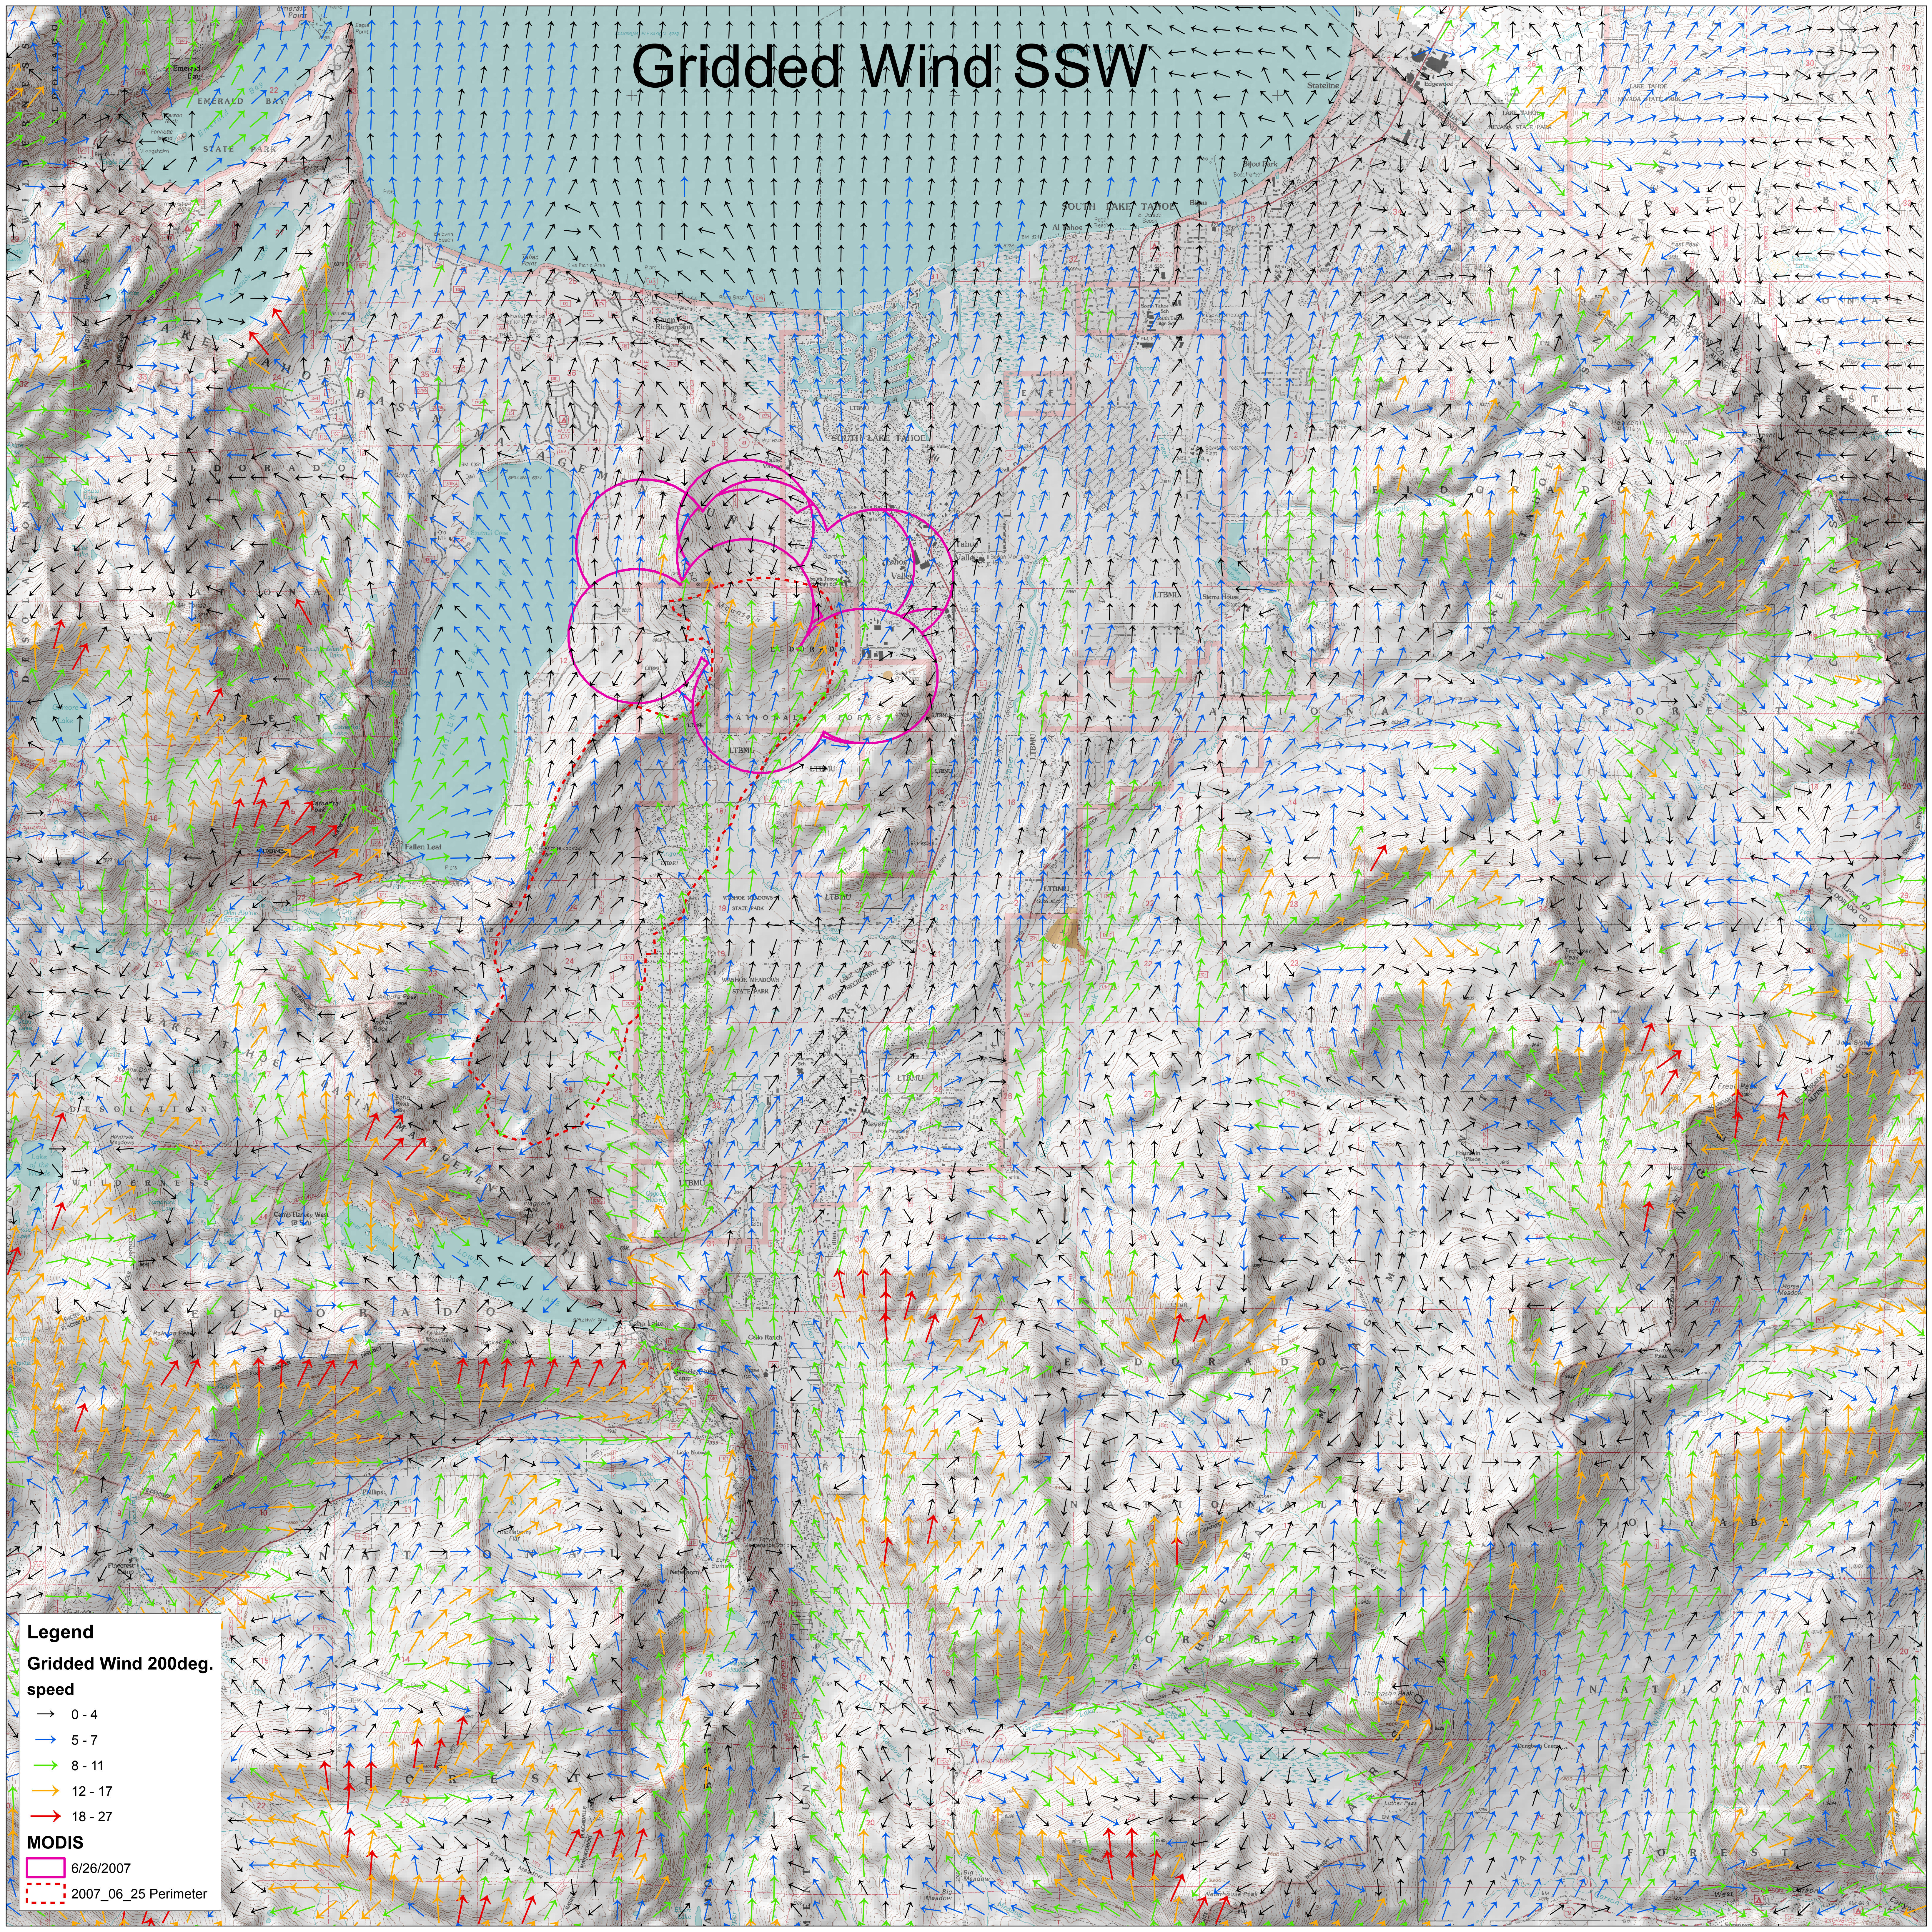

Gridded Wind SSW

Legend

Gridded Wind 200deg. speed

- 0 - 4
- 5 - 7
- 8 - 11
- 12 - 17
- 18 - 27

MODIS

- 6/26/2007
- 2007_06_25 Perimeter