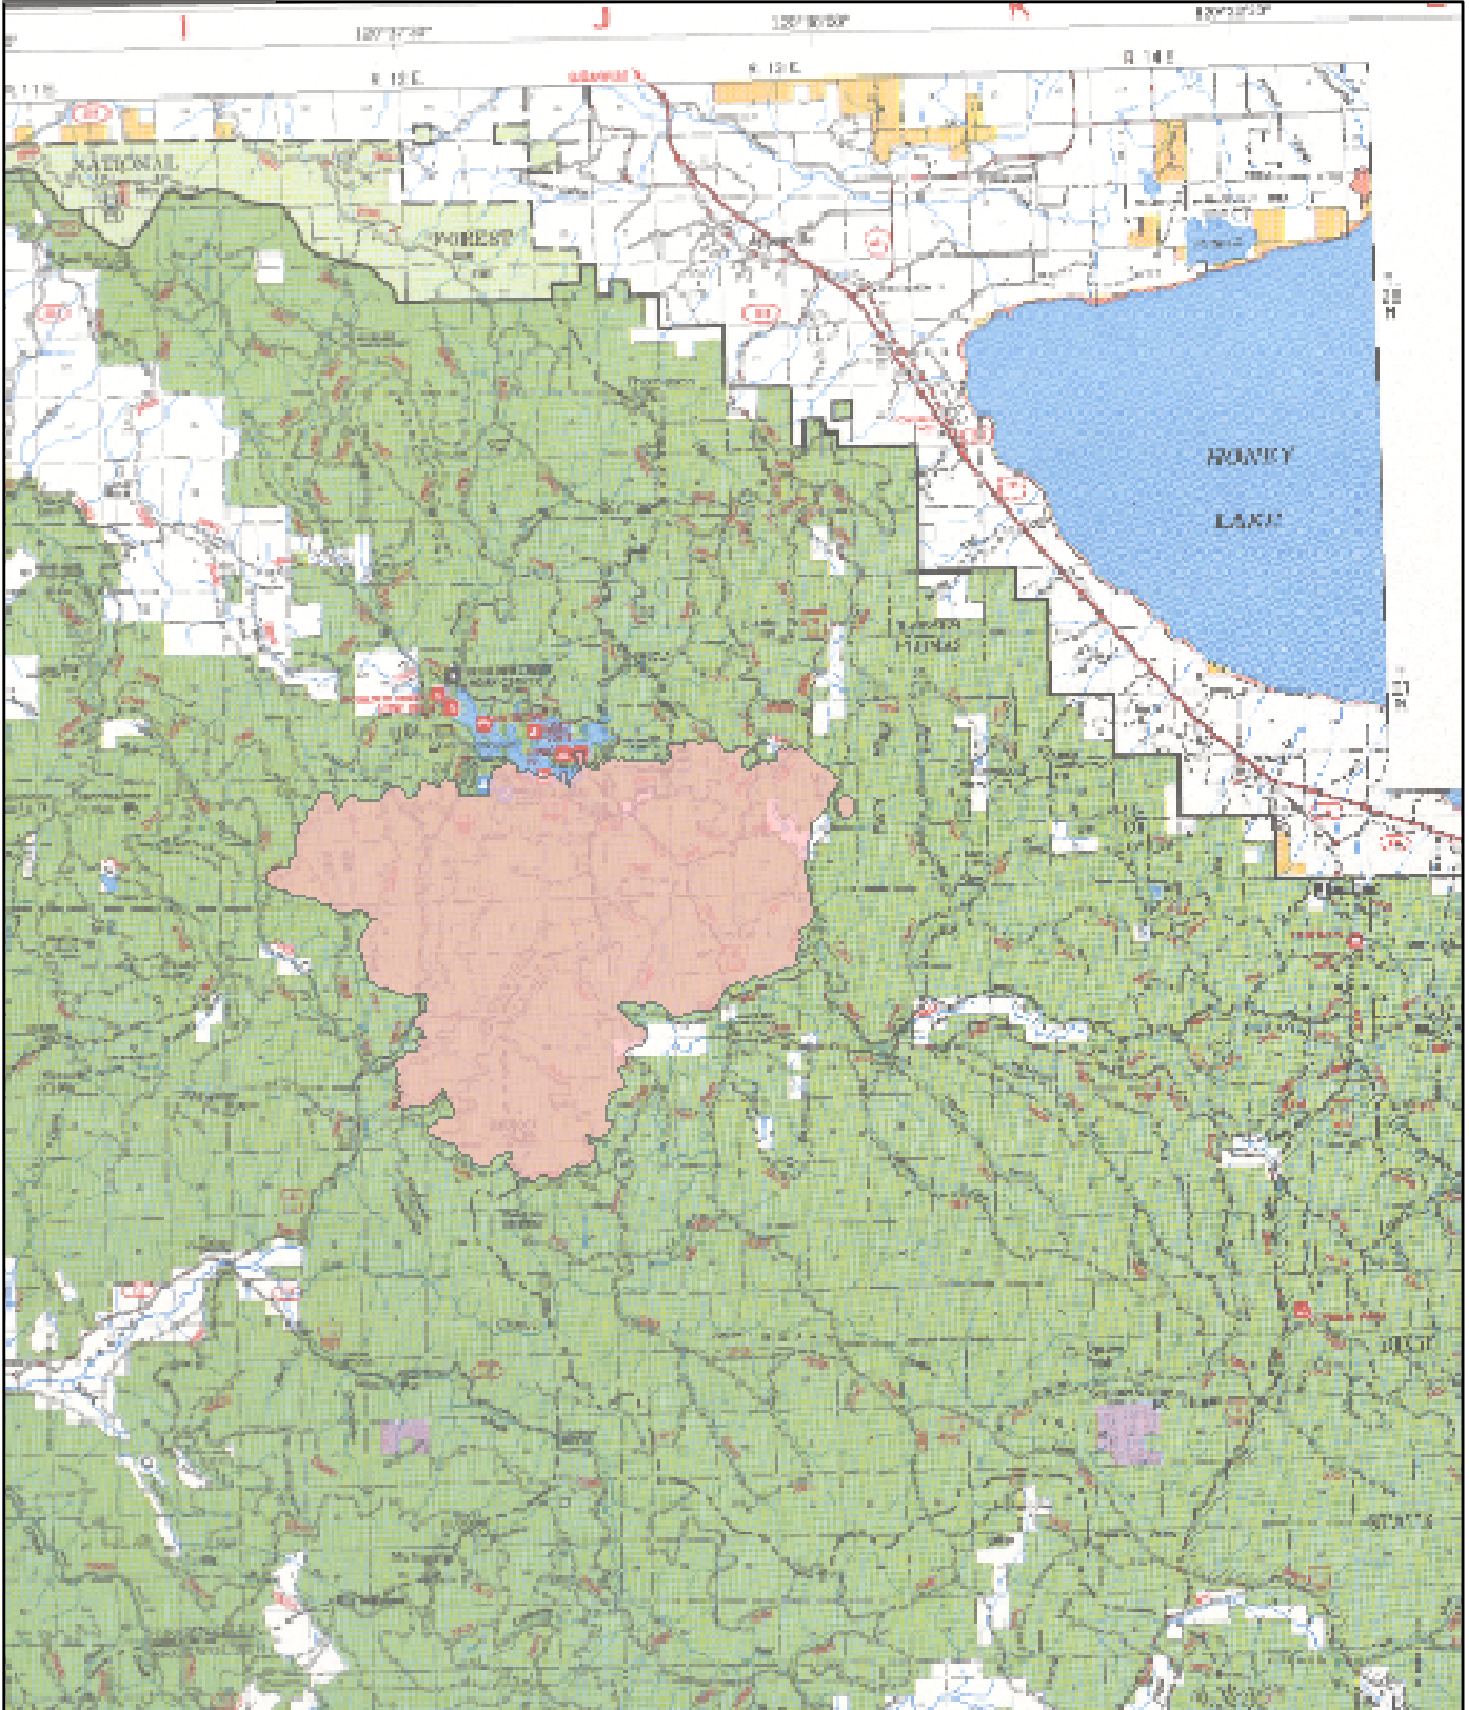

Information ANTELOPE COMPLEX

0700 AM July 11th 

0 1 2 3 4 Miles