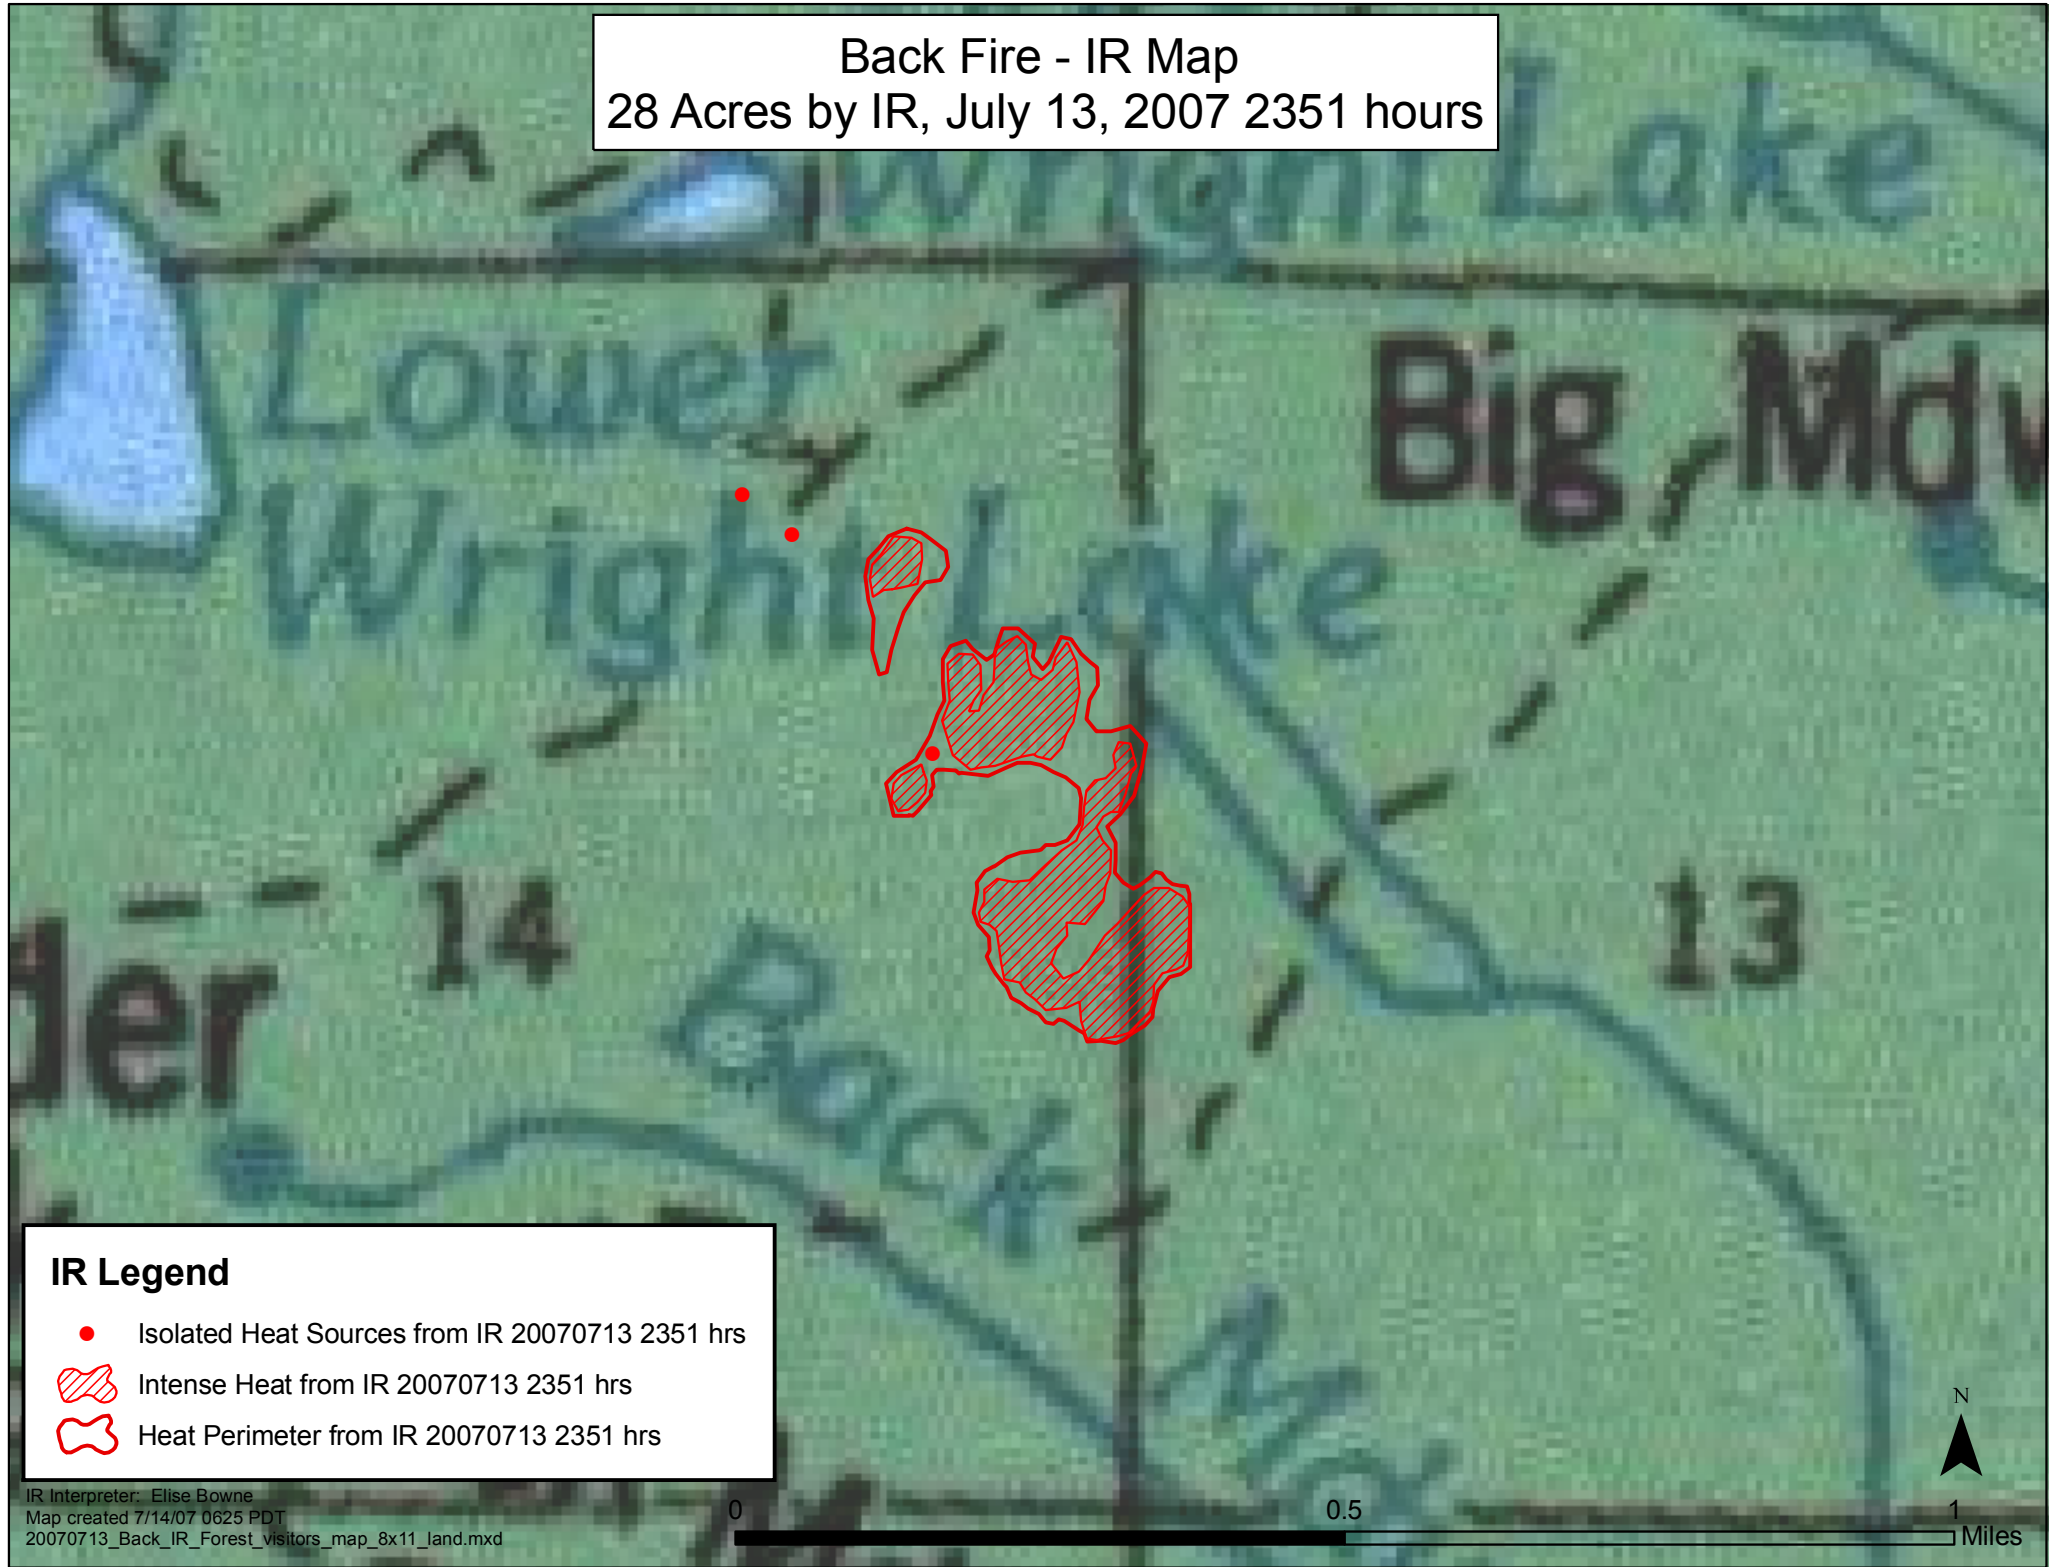

Back Fire - IR Map
28 Acres by IR, July 13, 2007 2351 hours

IR Legend

- Isolated Heat Sources from IR 20070713 2351 hrs
- ▨ Intense Heat from IR 20070713 2351 hrs
- Heat Perimeter from IR 20070713 2351 hrs