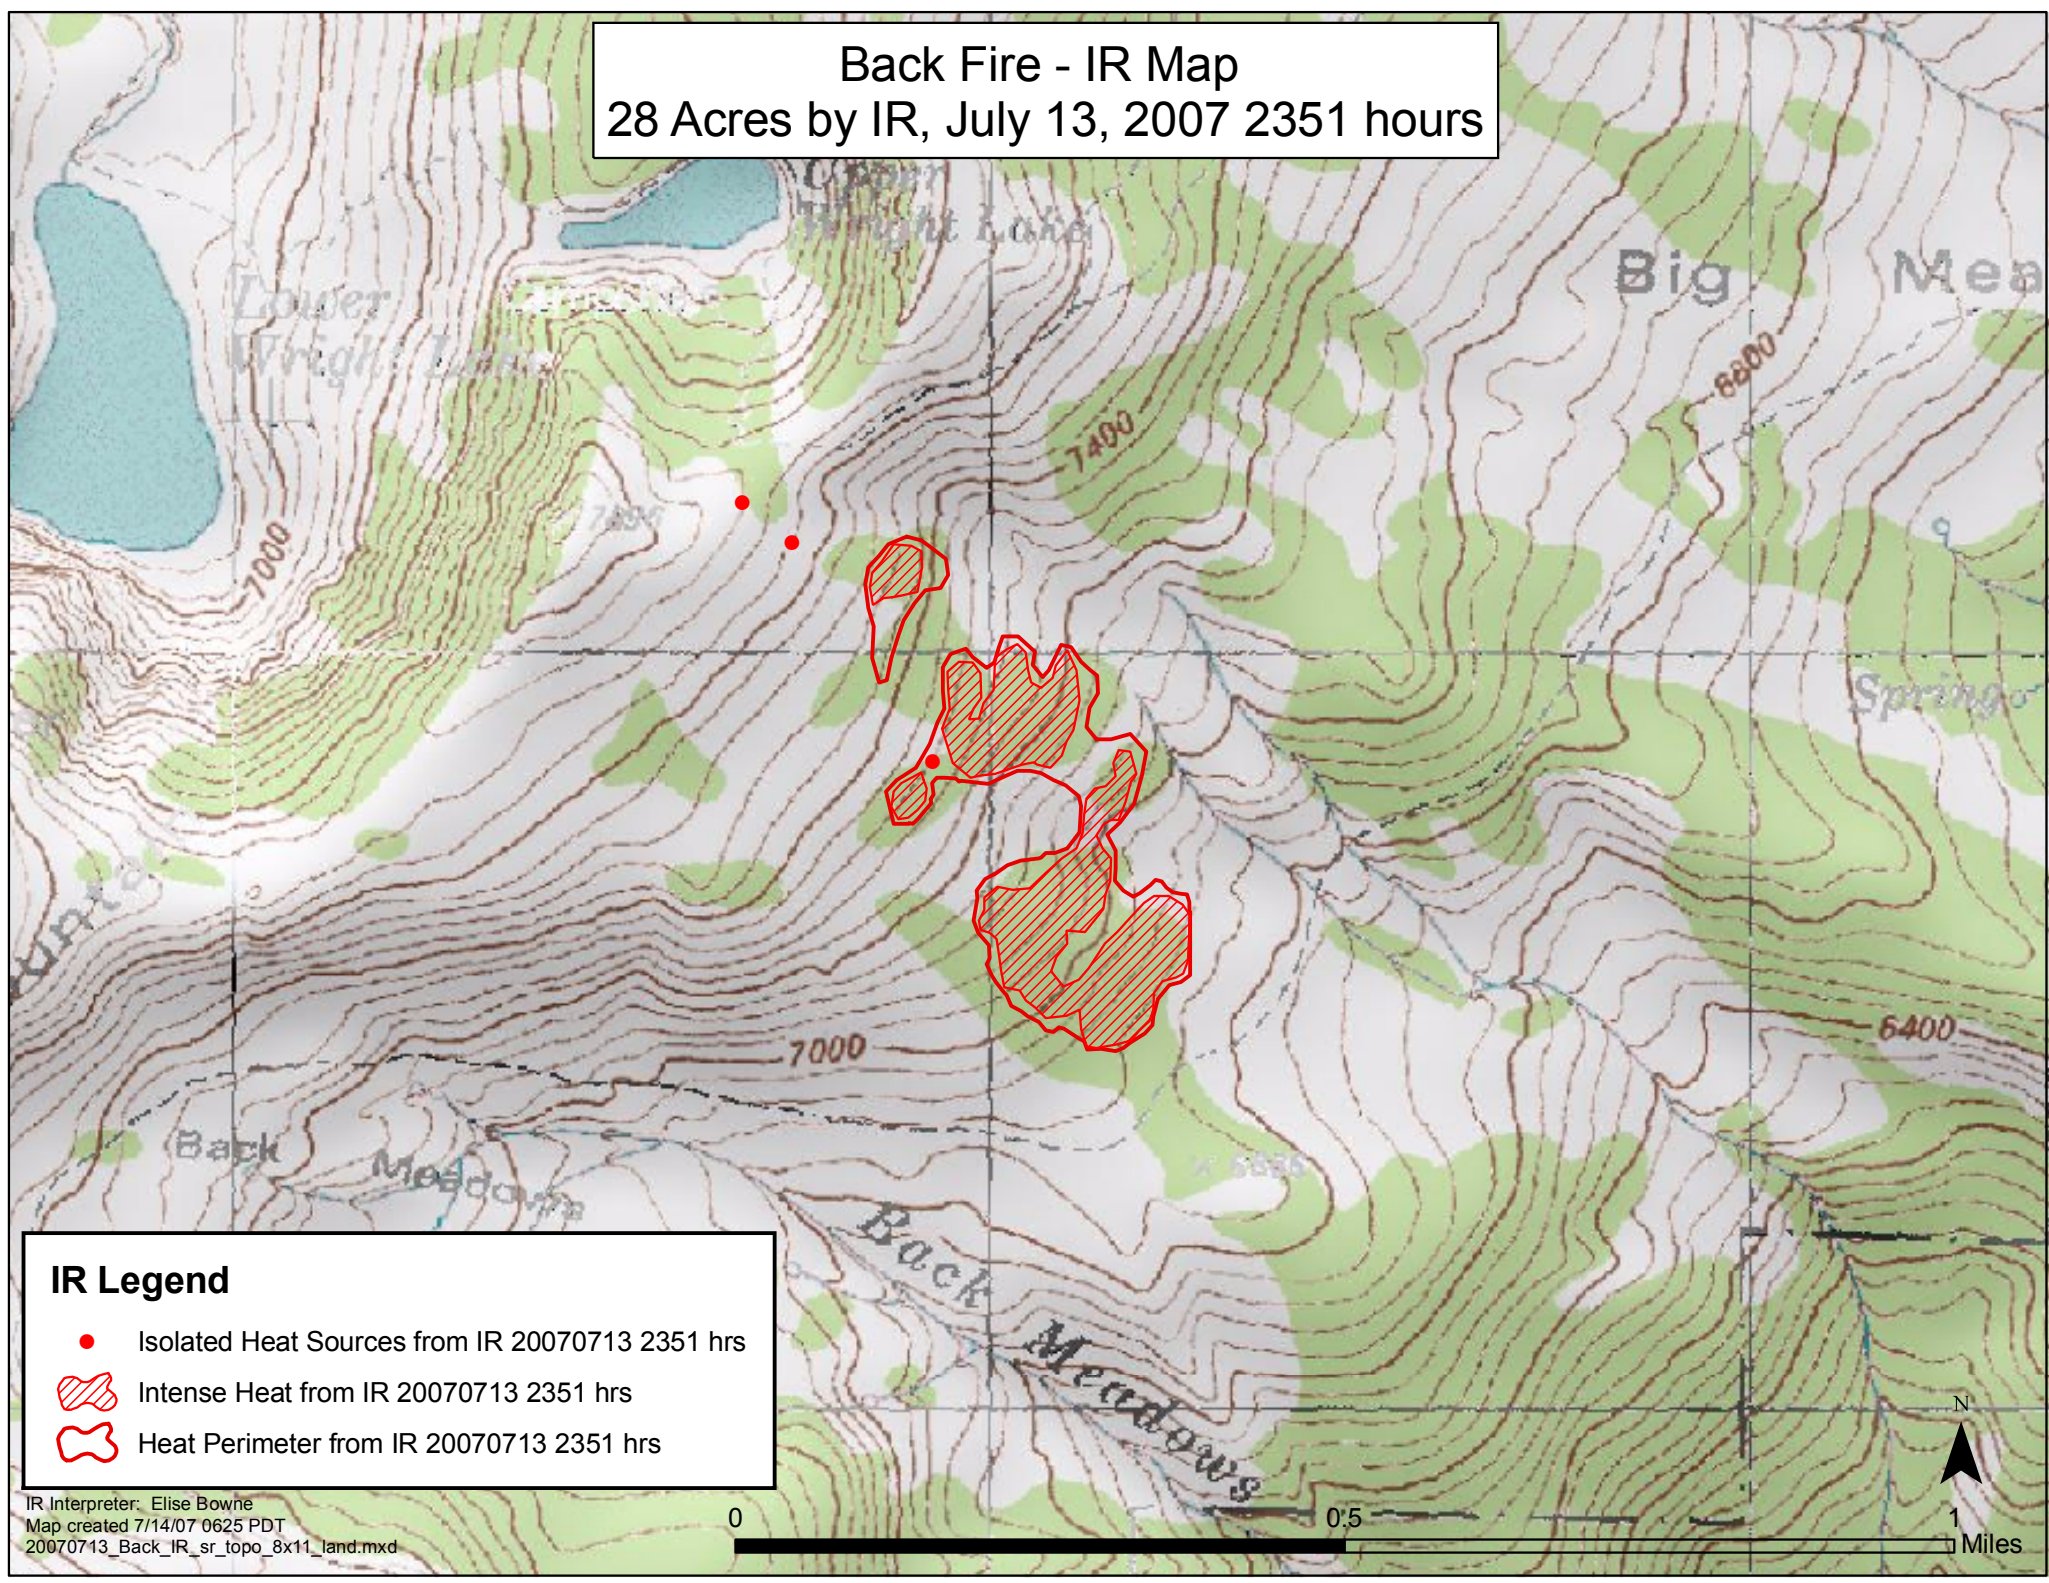

Back Fire - IR Map  
28 Acres by IR, July 13, 2007 2351 hours

- IR Legend**
- Isolated Heat Sources from IR 20070713 2351 hrs
  - ▨ Intense Heat from IR 20070713 2351 hrs
  - Heat Perimeter from IR 20070713 2351 hrs

IR Interpreter: Elise Bowne  
Map created 7/14/07 0625 PDT  
20070713\_Back\_IR\_sr\_topo\_8x11\_land.mxd