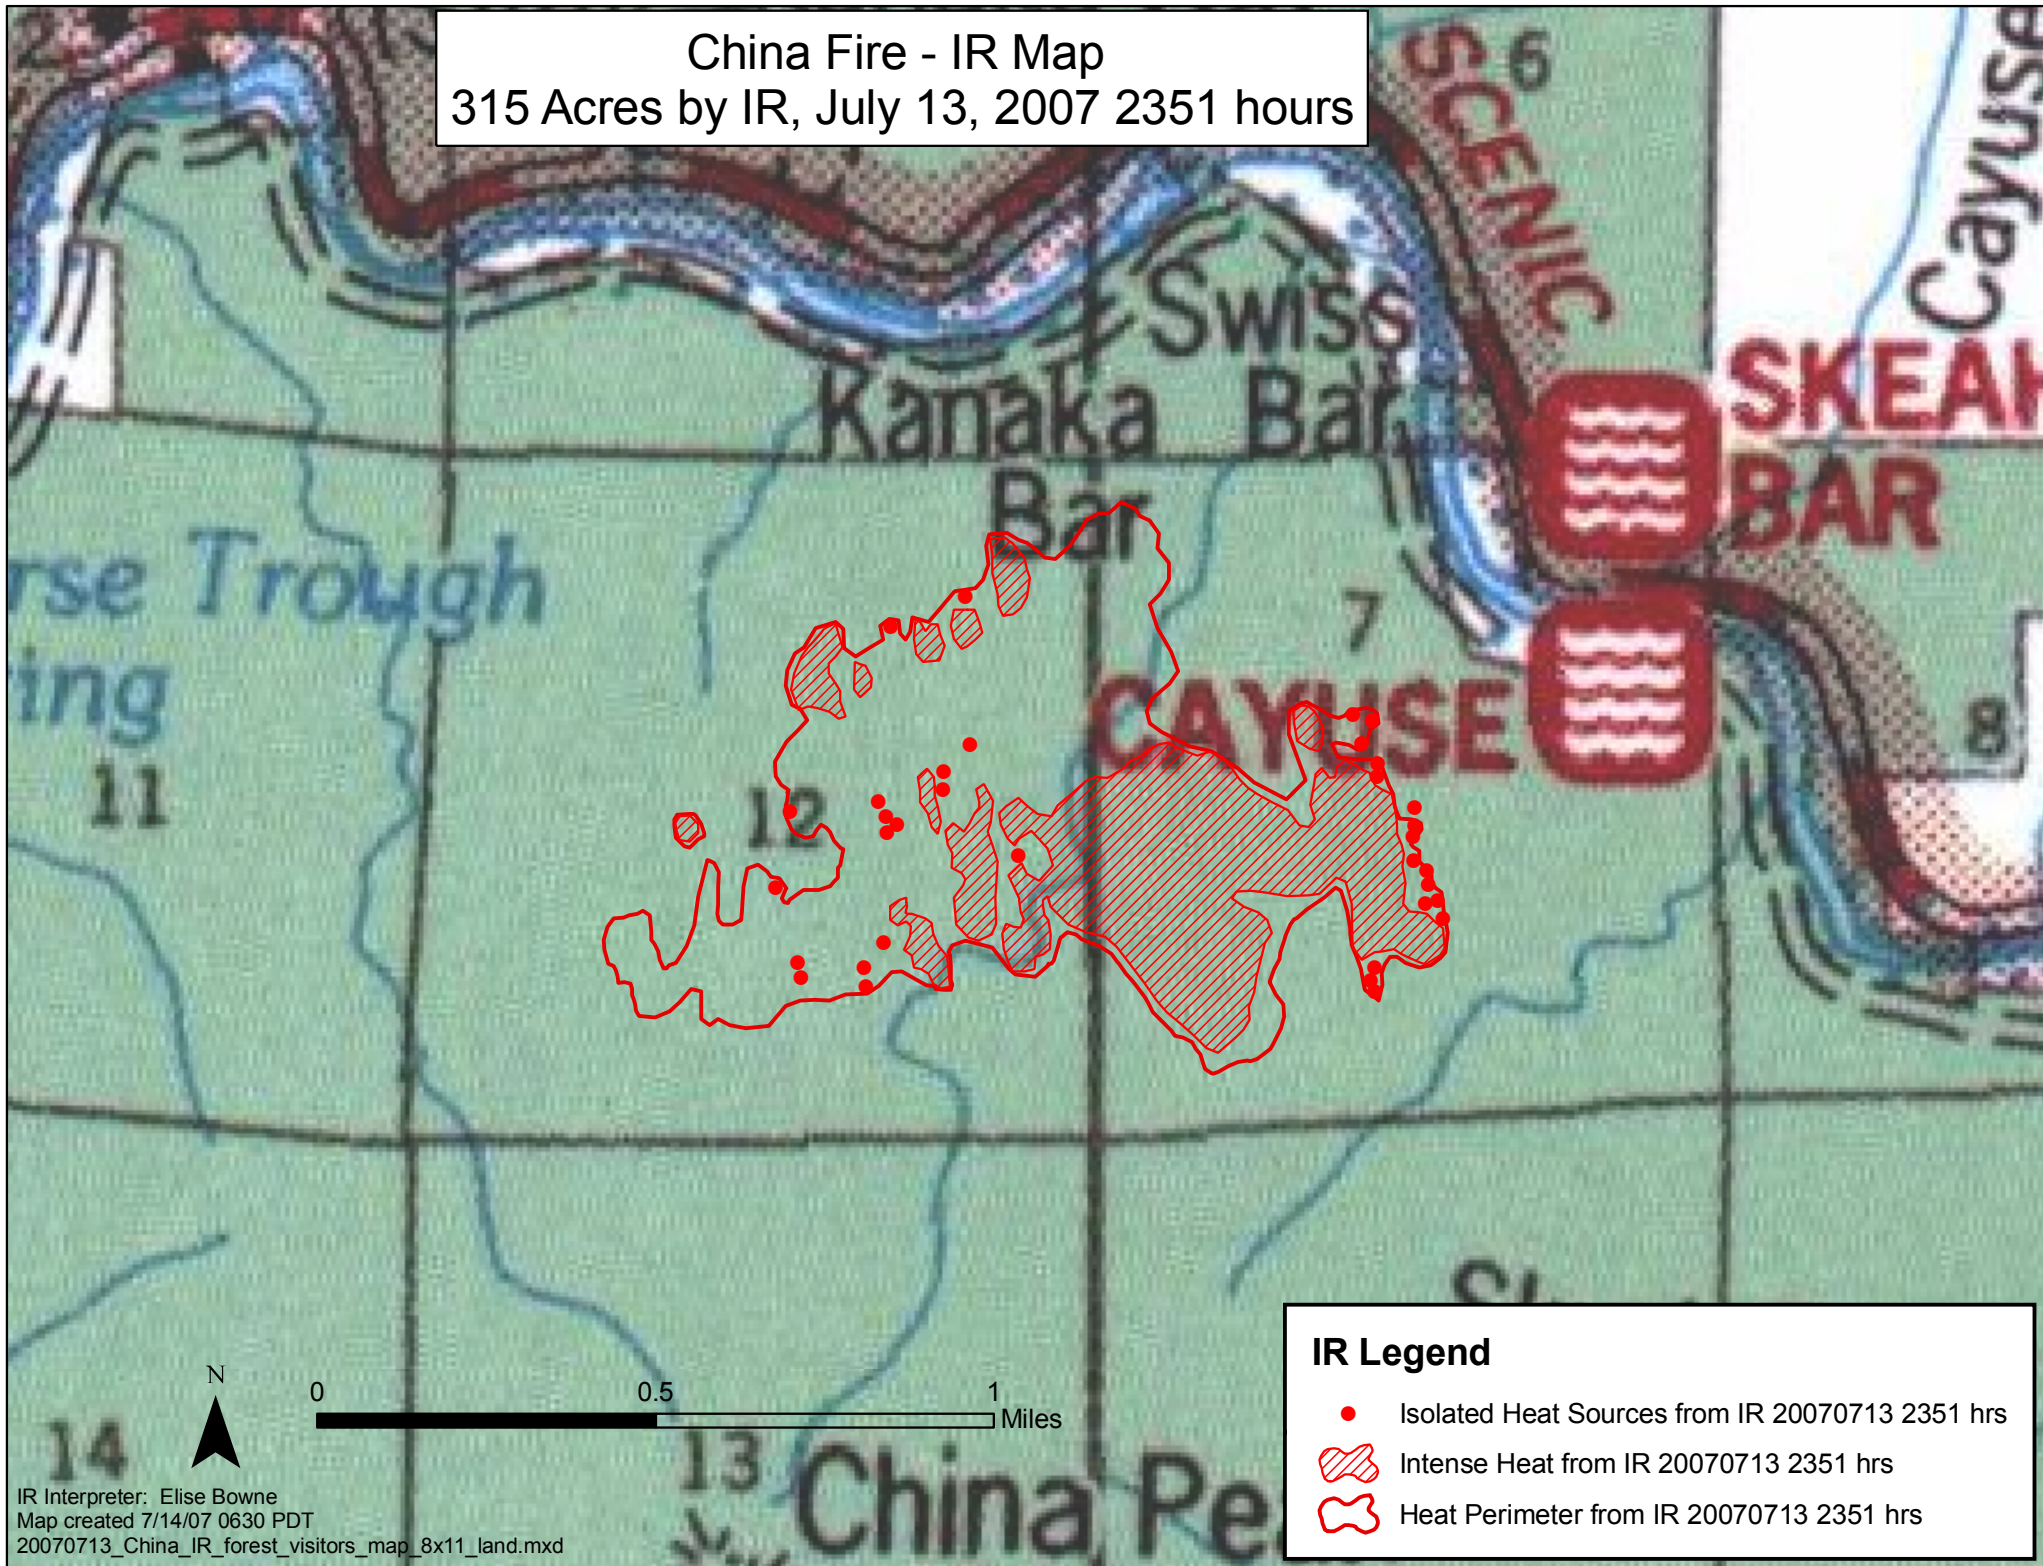

China Fire - IR Map  
315 Acres by IR, July 13, 2007 2351 hours

**IR Legend**

- Isolated Heat Sources from IR 20070713 2351 hrs
- ▨ Intense Heat from IR 20070713 2351 hrs
- Heat Perimeter from IR 20070713 2351 hrs