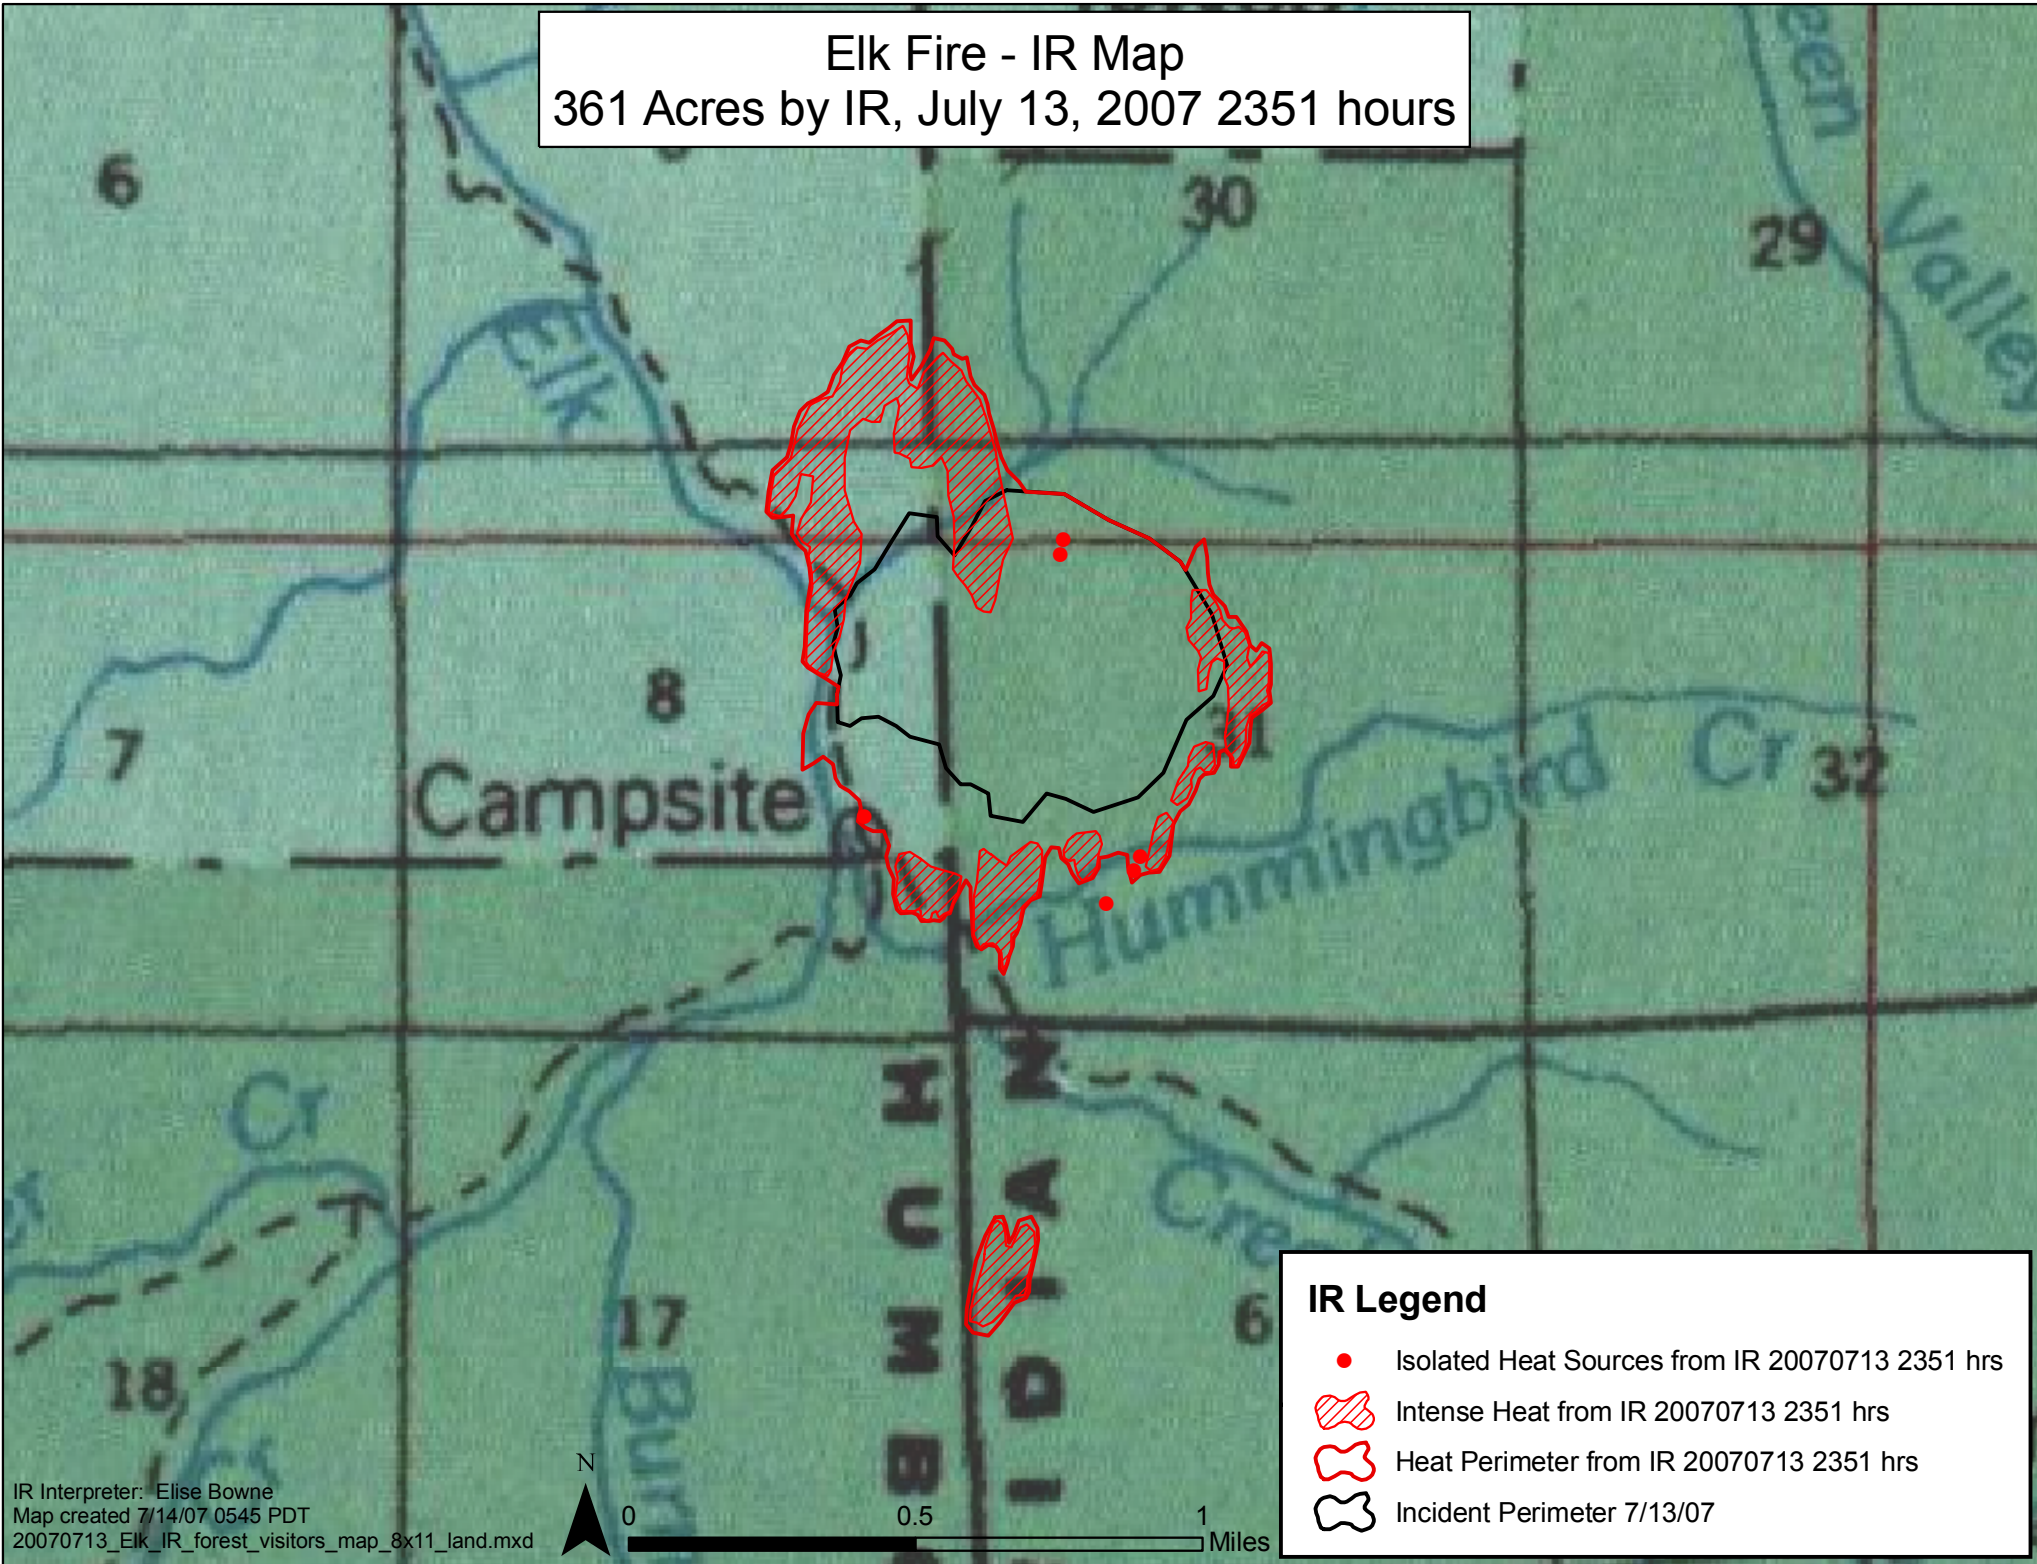

**Elk Fire - IR Map**  
361 Acres by IR, July 13, 2007 2351 hours

**IR Legend**

- Isolated Heat Sources from IR 20070713 2351 hrs
- ▨ Intense Heat from IR 20070713 2351 hrs
- ▭ Heat Perimeter from IR 20070713 2351 hrs
- ▭ Incident Perimeter 7/13/07