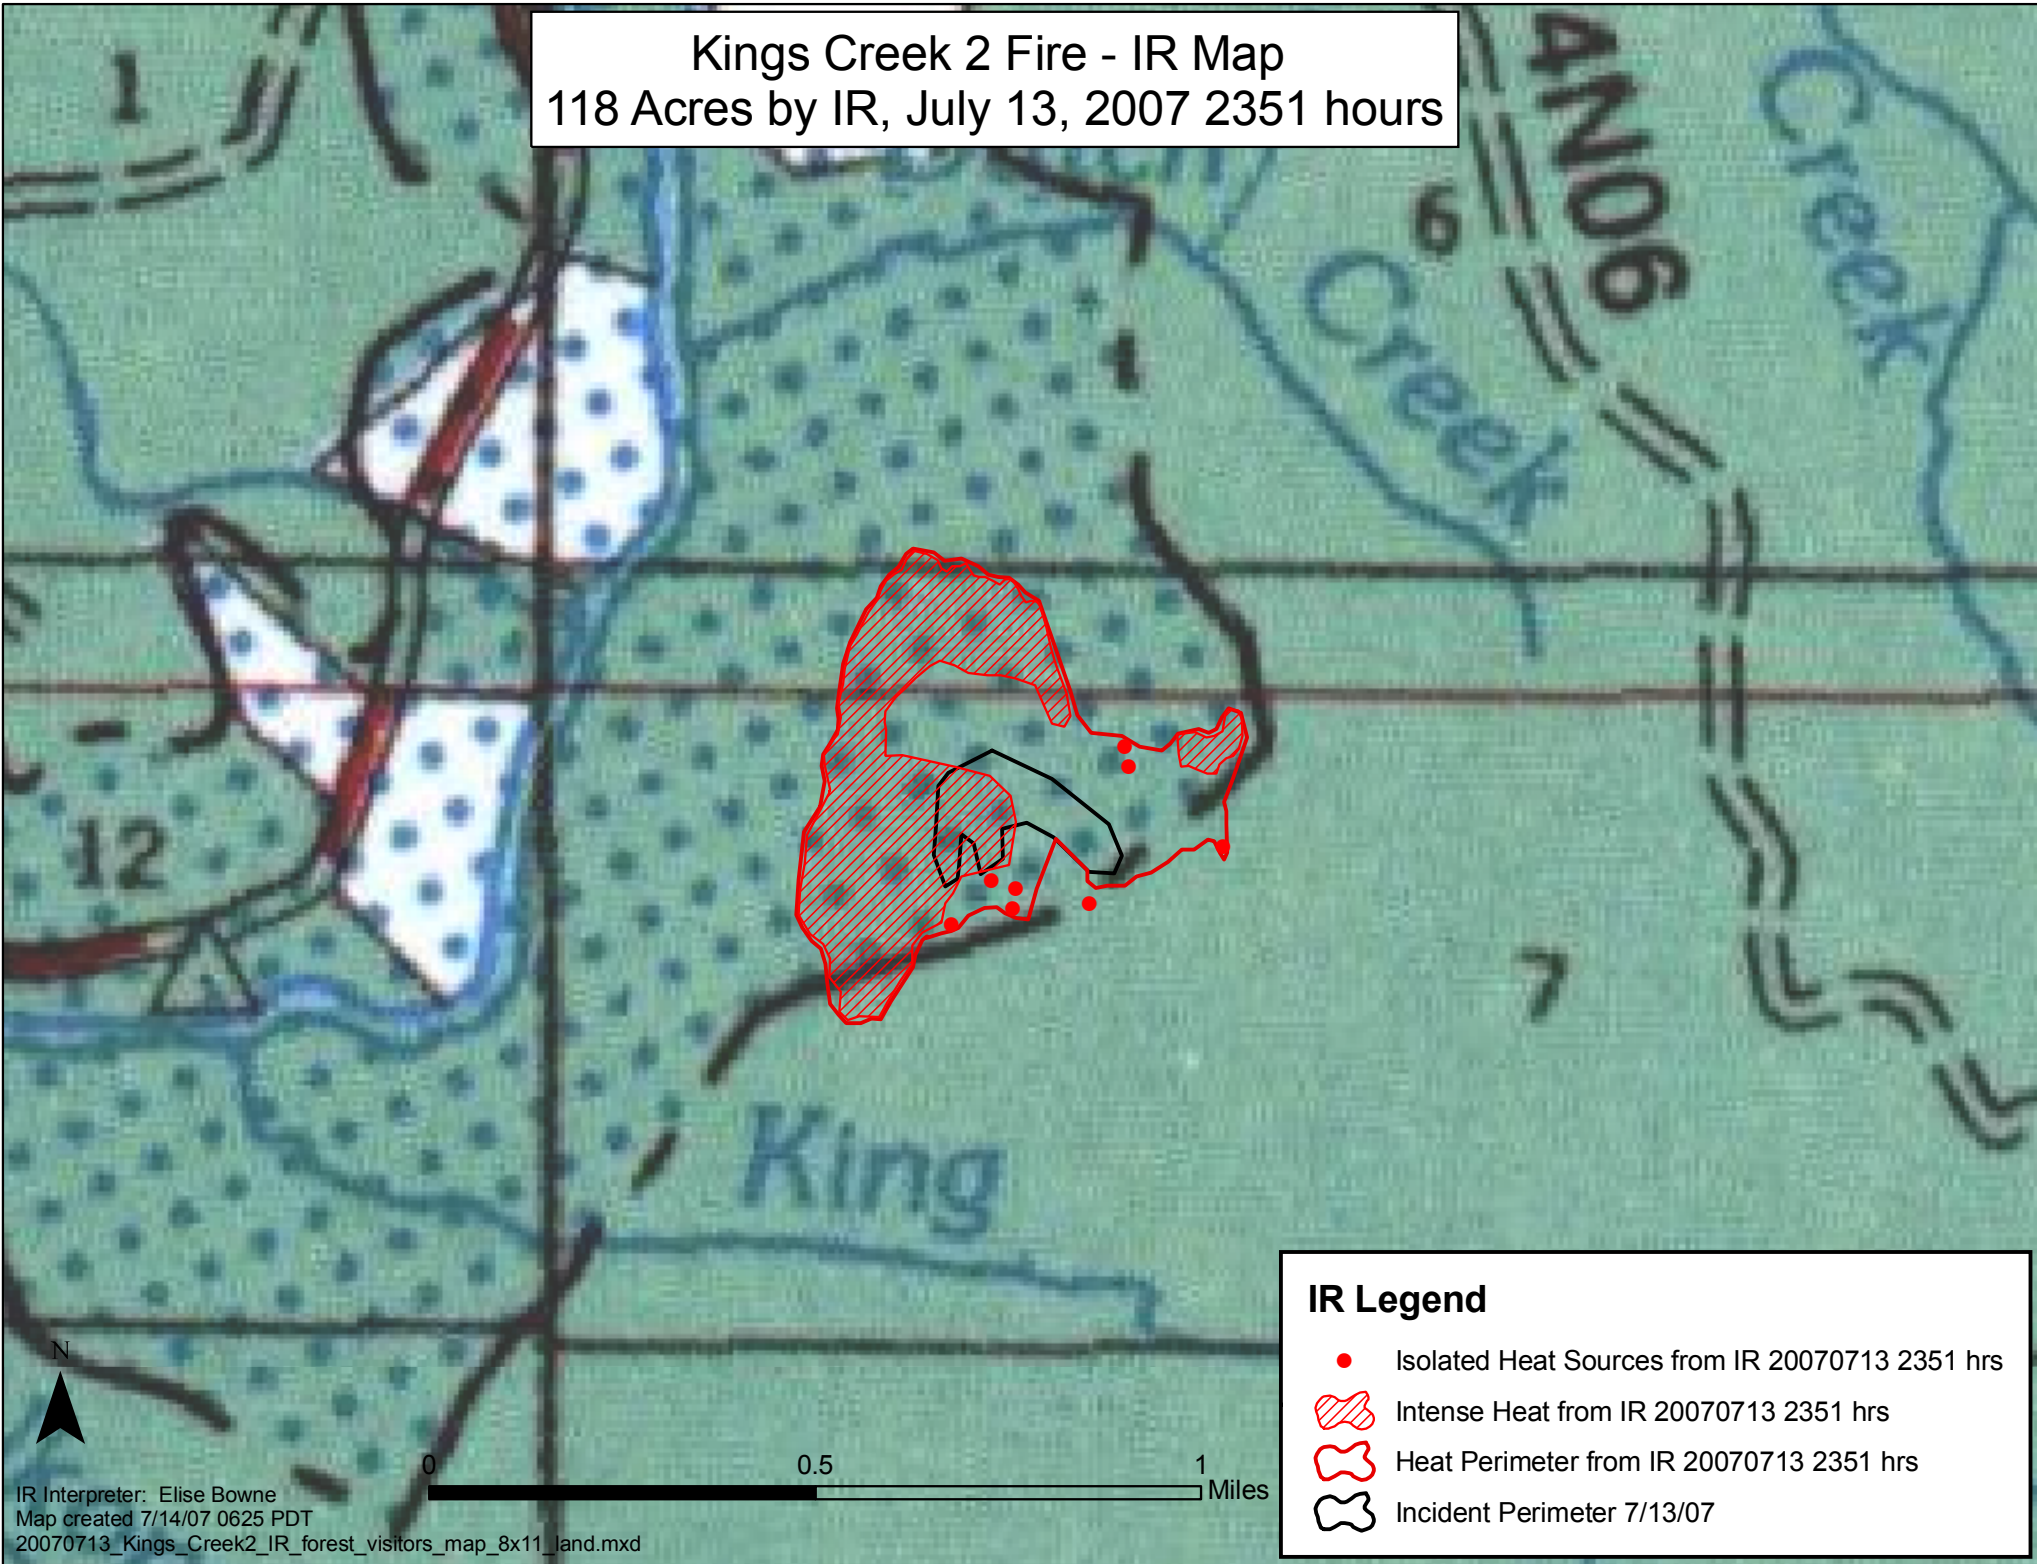

Kings Creek 2 Fire - IR Map
118 Acres by IR, July 13, 2007 2351 hours

IR Legend

- Isolated Heat Sources from IR 20070713 2351 hrs
- ▨ Intense Heat from IR 20070713 2351 hrs
- ⬮ Heat Perimeter from IR 20070713 2351 hrs
- ⬮ Incident Perimeter 7/13/07