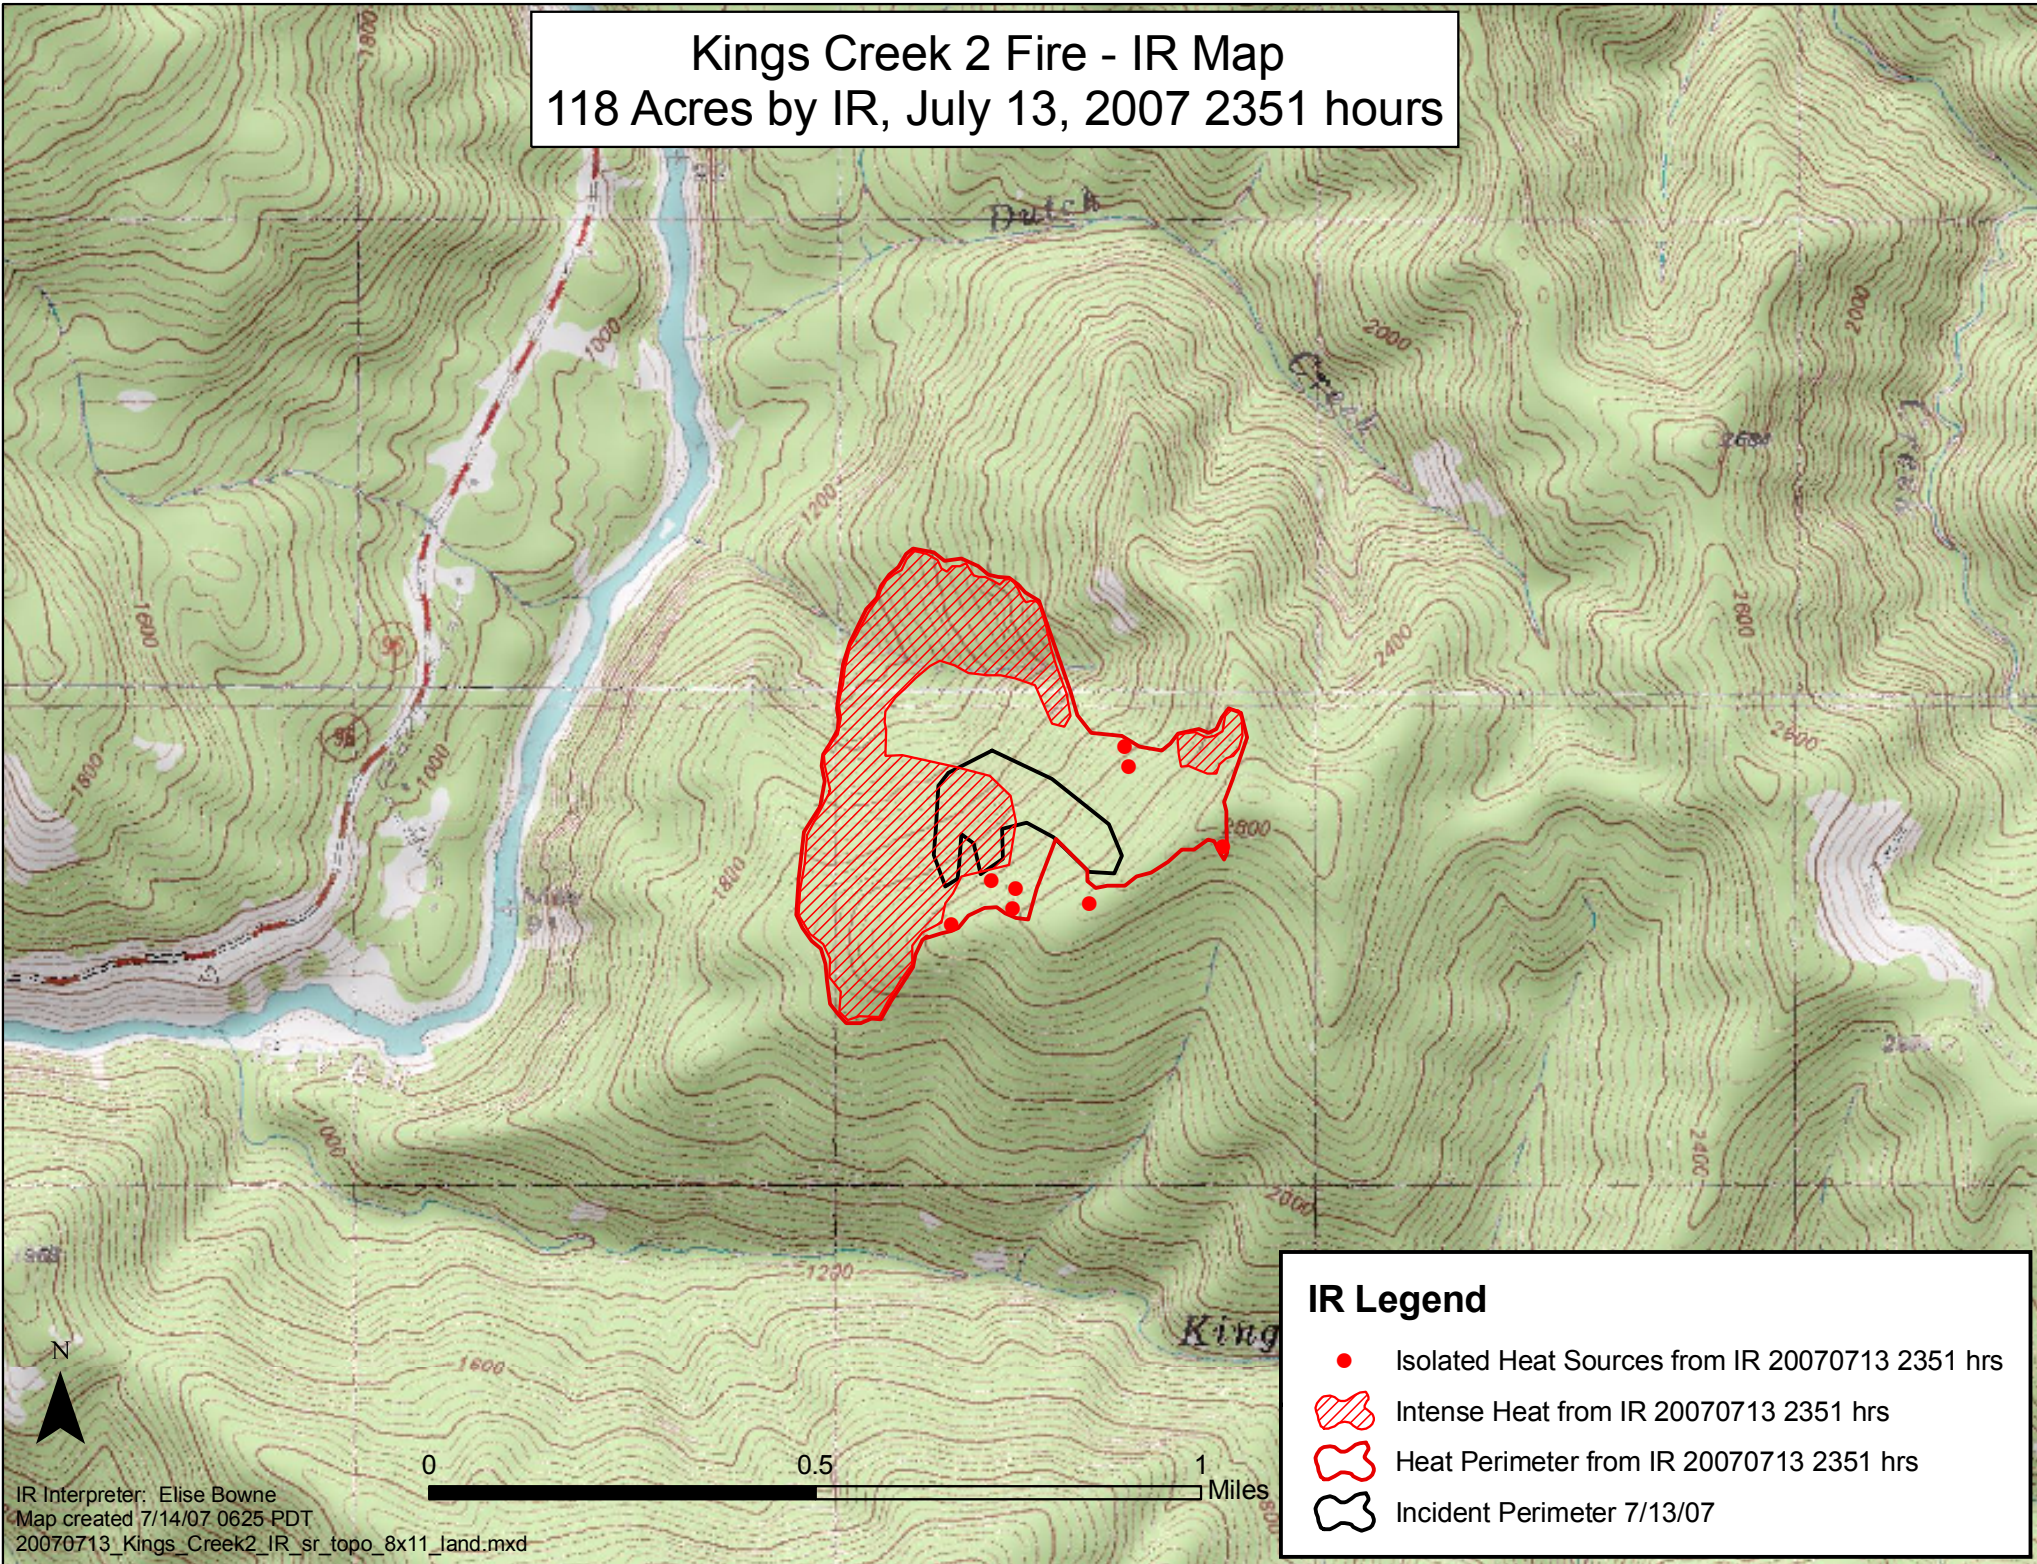

# Kings Creek 2 Fire - IR Map

118 Acres by IR, July 13, 2007 2351 hours

### IR Legend

- Isolated Heat Sources from IR 20070713 2351 hrs
- ▨ Intense Heat from IR 20070713 2351 hrs
- ▭ Heat Perimeter from IR 20070713 2351 hrs
- ▭ Incident Perimeter 7/13/07