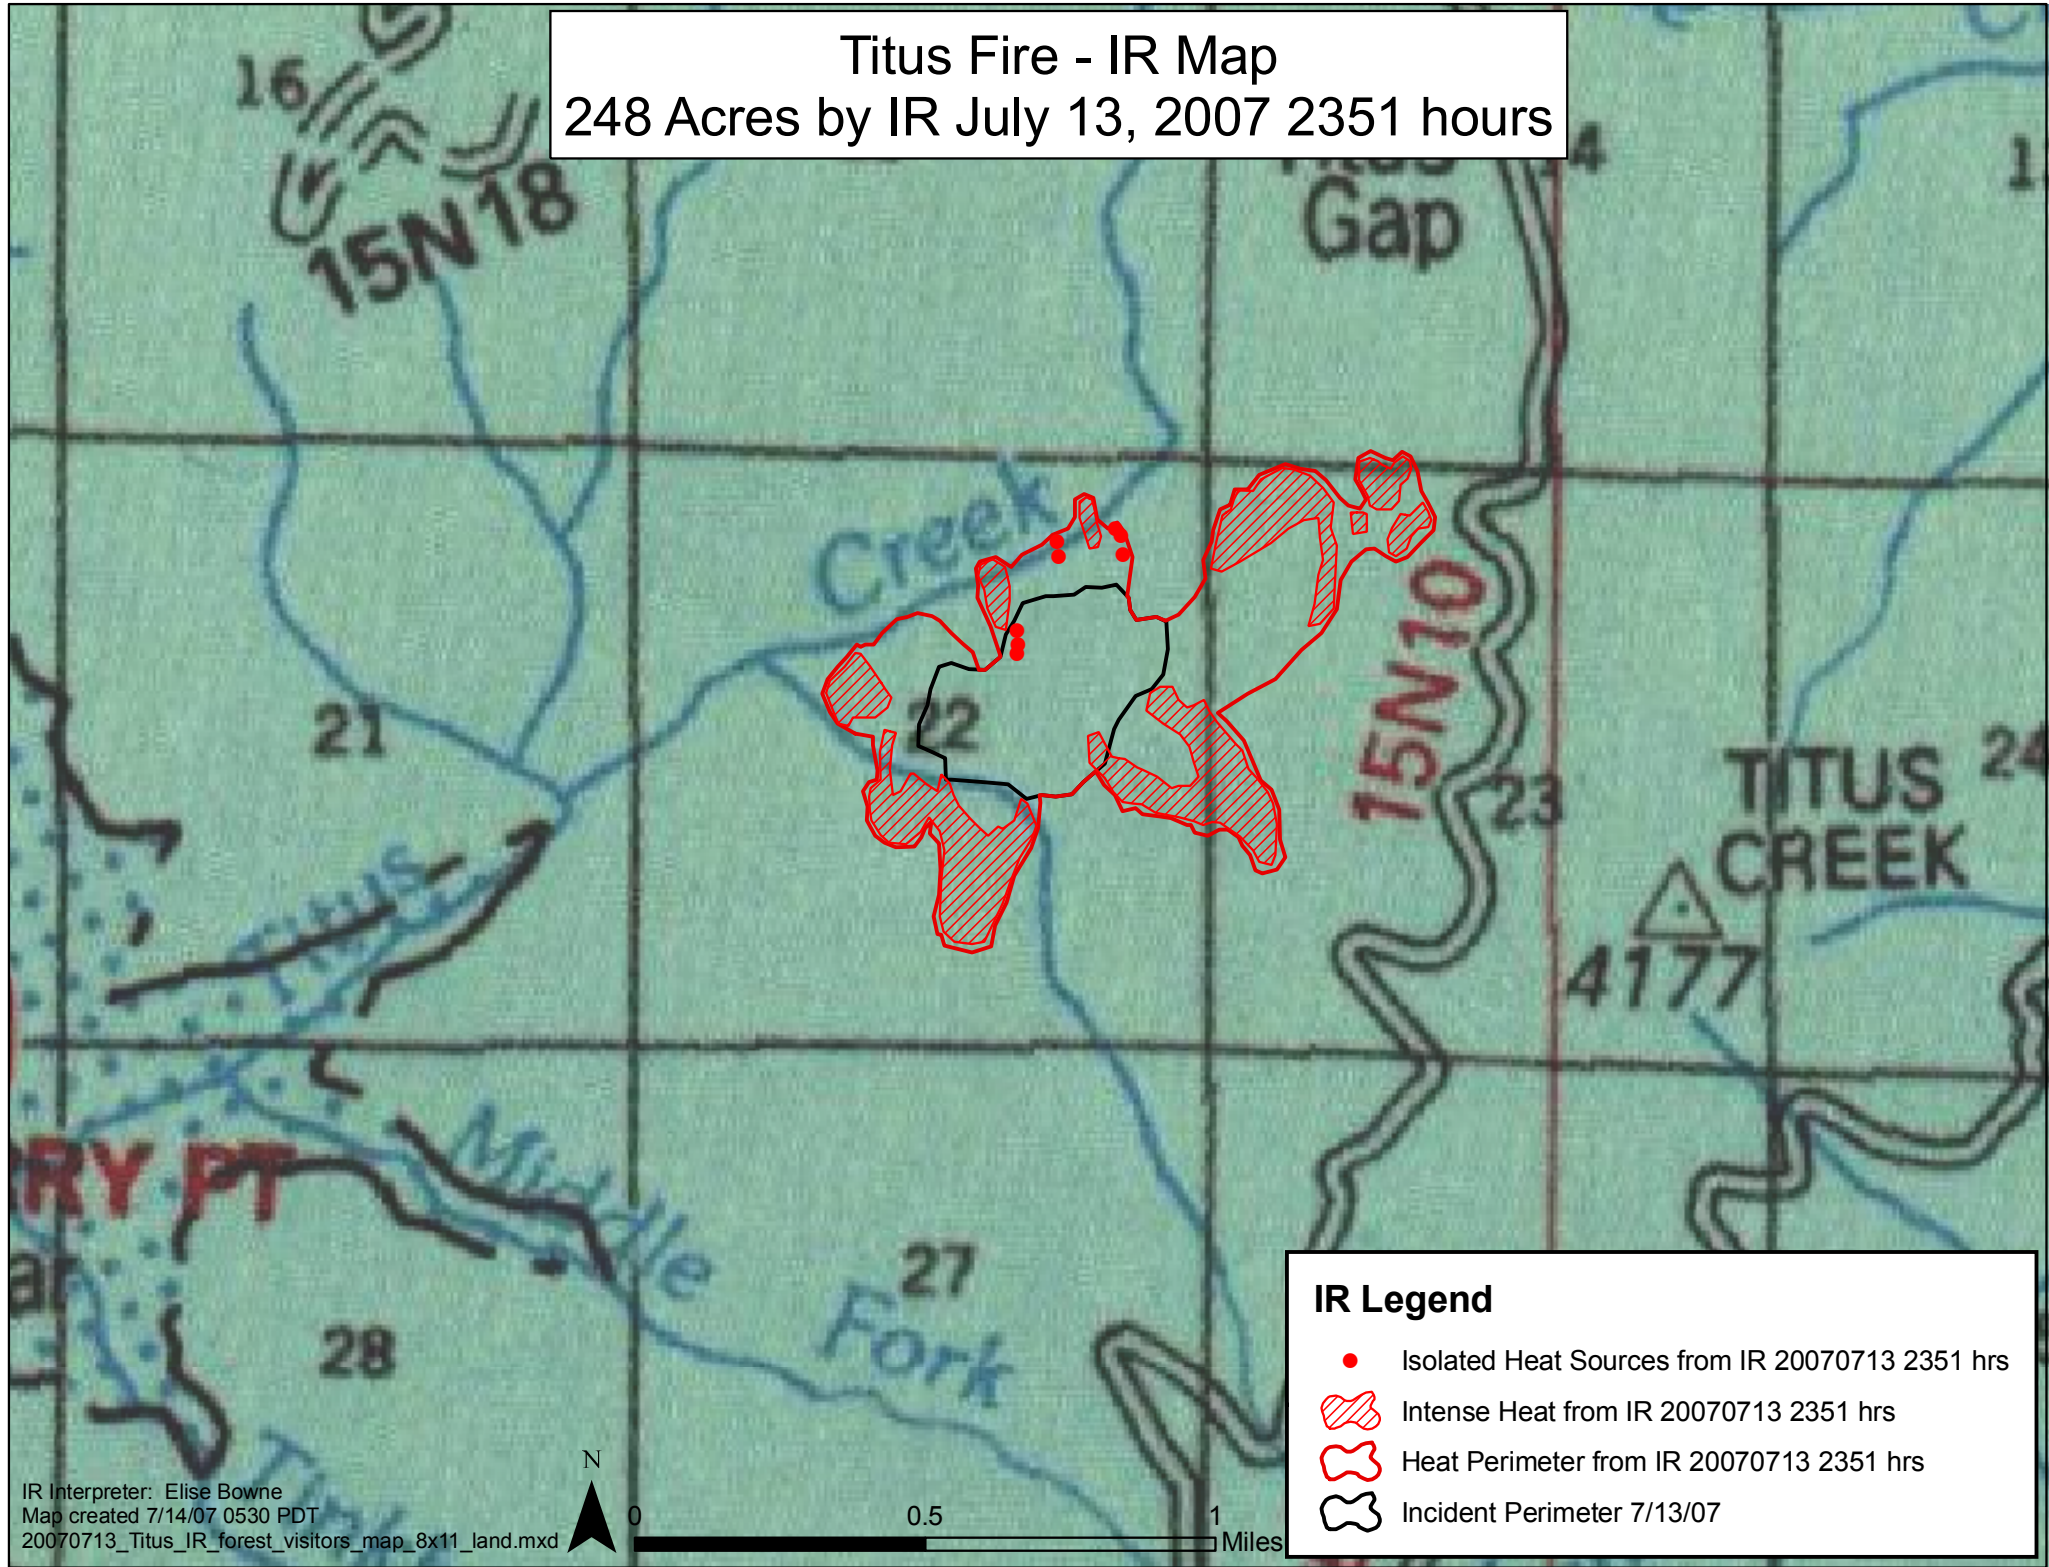

Titus Fire - IR Map
248 Acres by IR July 13, 2007 2351 hours

IR Legend

- Isolated Heat Sources from IR 20070713 2351 hrs
- ▨ Intense Heat from IR 20070713 2351 hrs
- Heat Perimeter from IR 20070713 2351 hrs
- ⬭ Incident Perimeter 7/13/07

IR Interpreter: Elise Bowne
Map created 7/14/07 0530 PDT
20070713_Titus_IR_forest_visitors_map_8x11_land.mxd