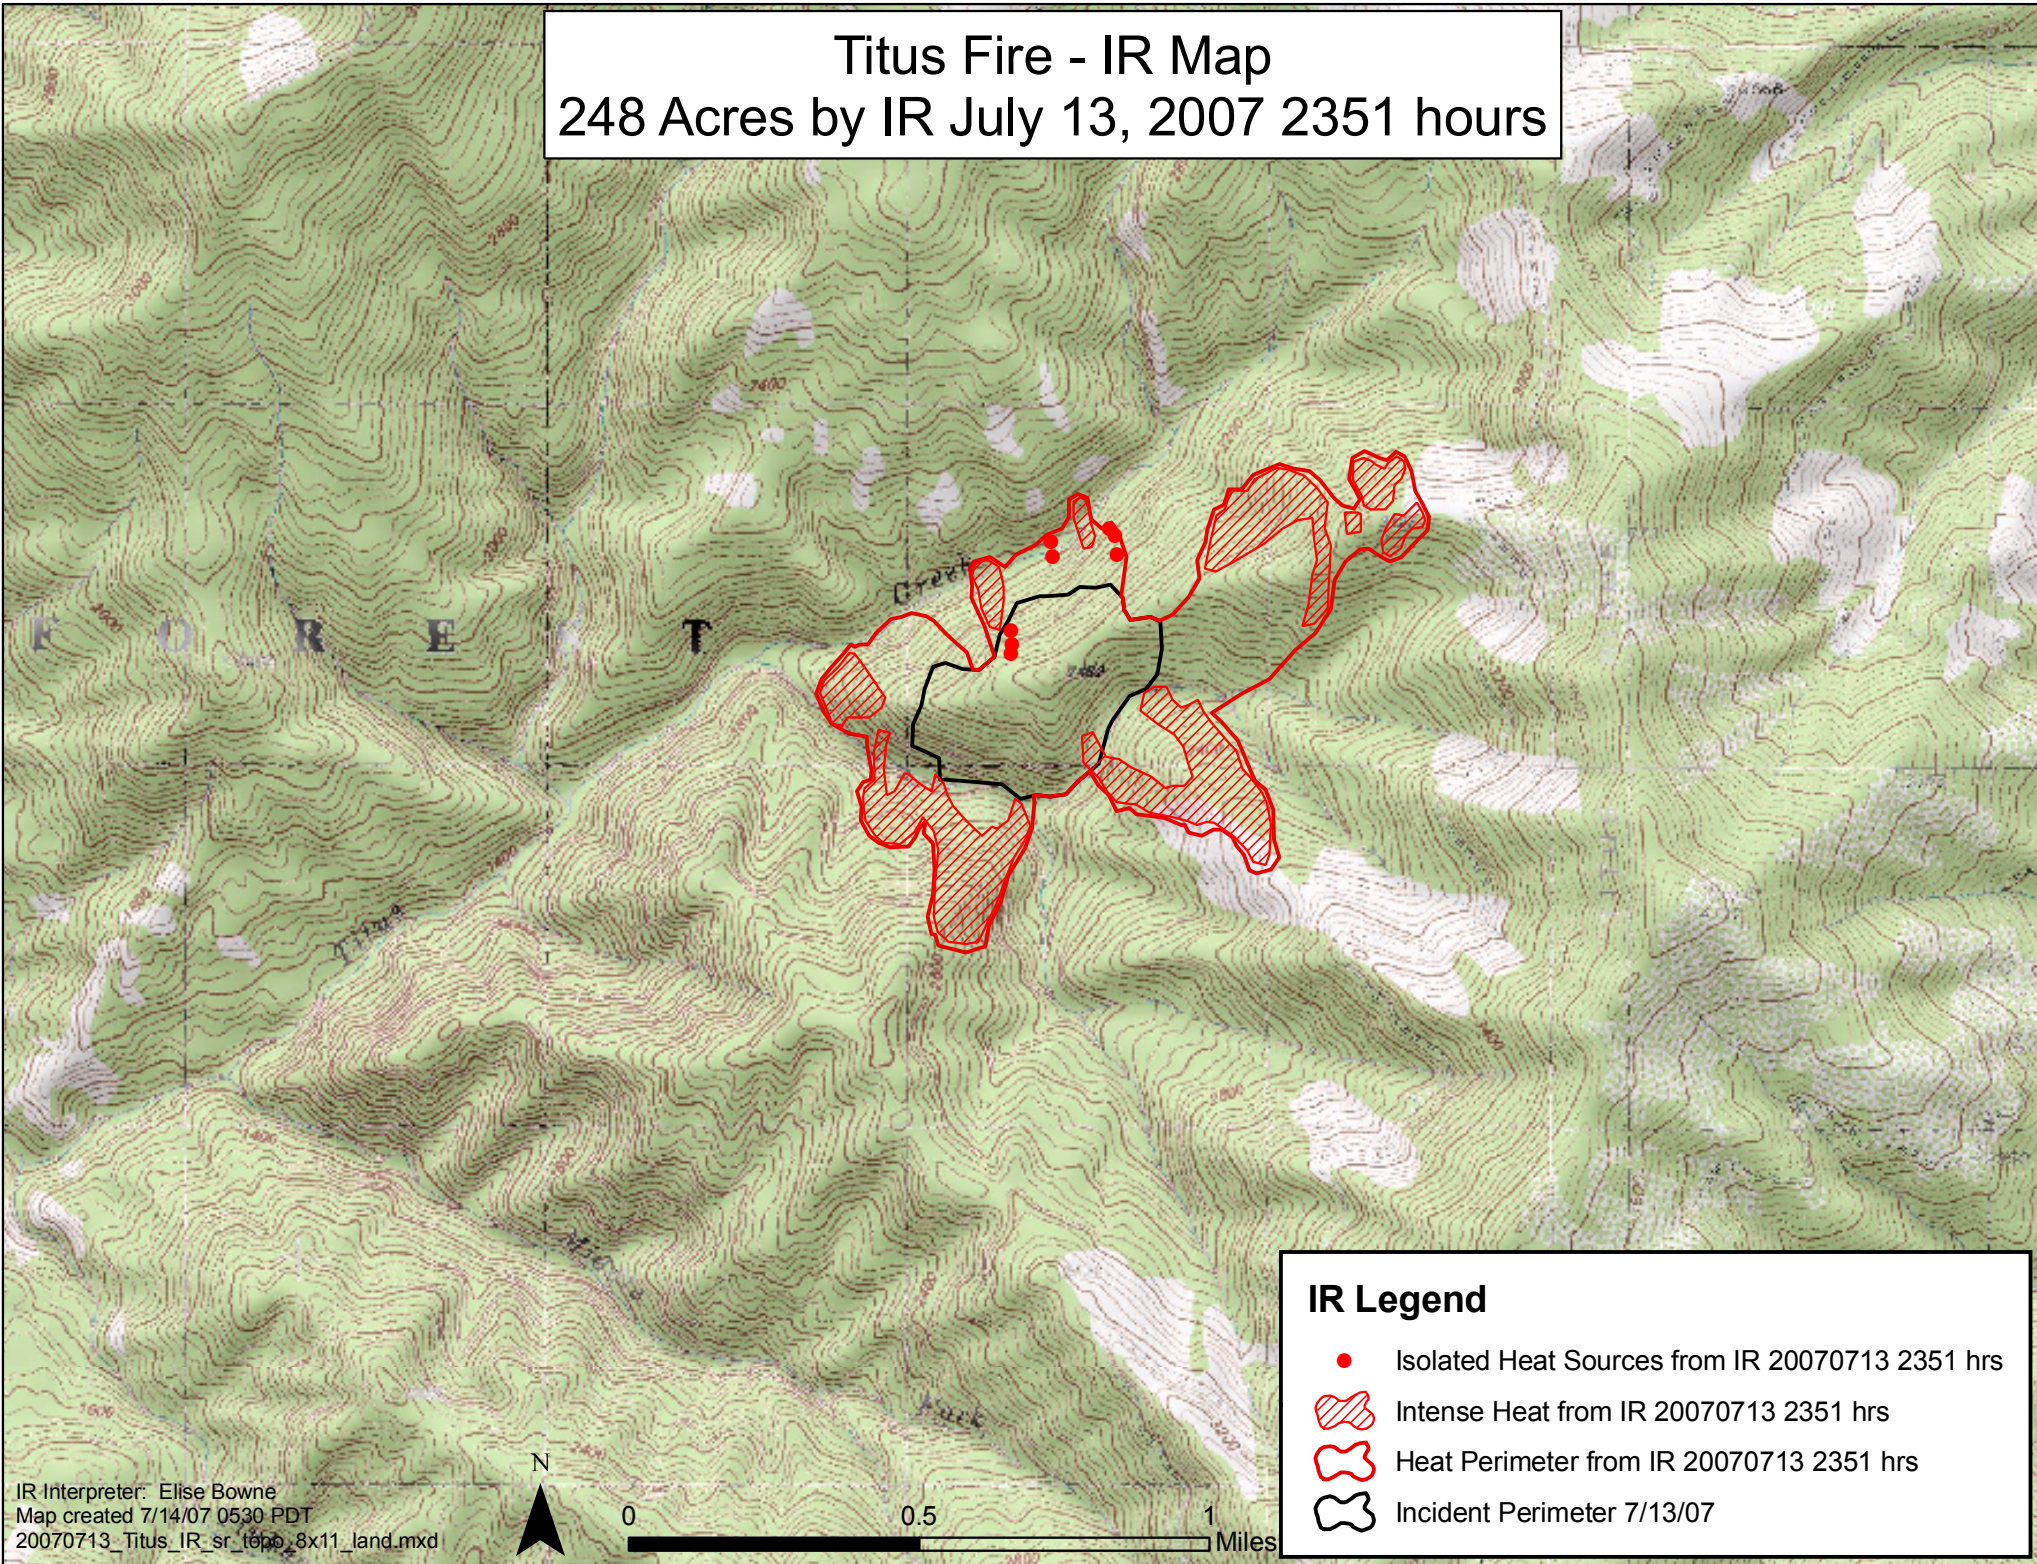

Titus Fire - IR Map

248 Acres by IR July 13, 2007 2351 hours

IR Legend

- Isolated Heat Sources from IR 20070713 2351 hrs
- ▨ Intense Heat from IR 20070713 2351 hrs
- ⬮ Heat Perimeter from IR 20070713 2351 hrs
- ⬮ Incident Perimeter 7/13/07

IR Interpreter: Elise Bowne
Map created 7/14/07 0530 PDT
20070713_Titus_IR_sr_topp_8x11_land.mxd