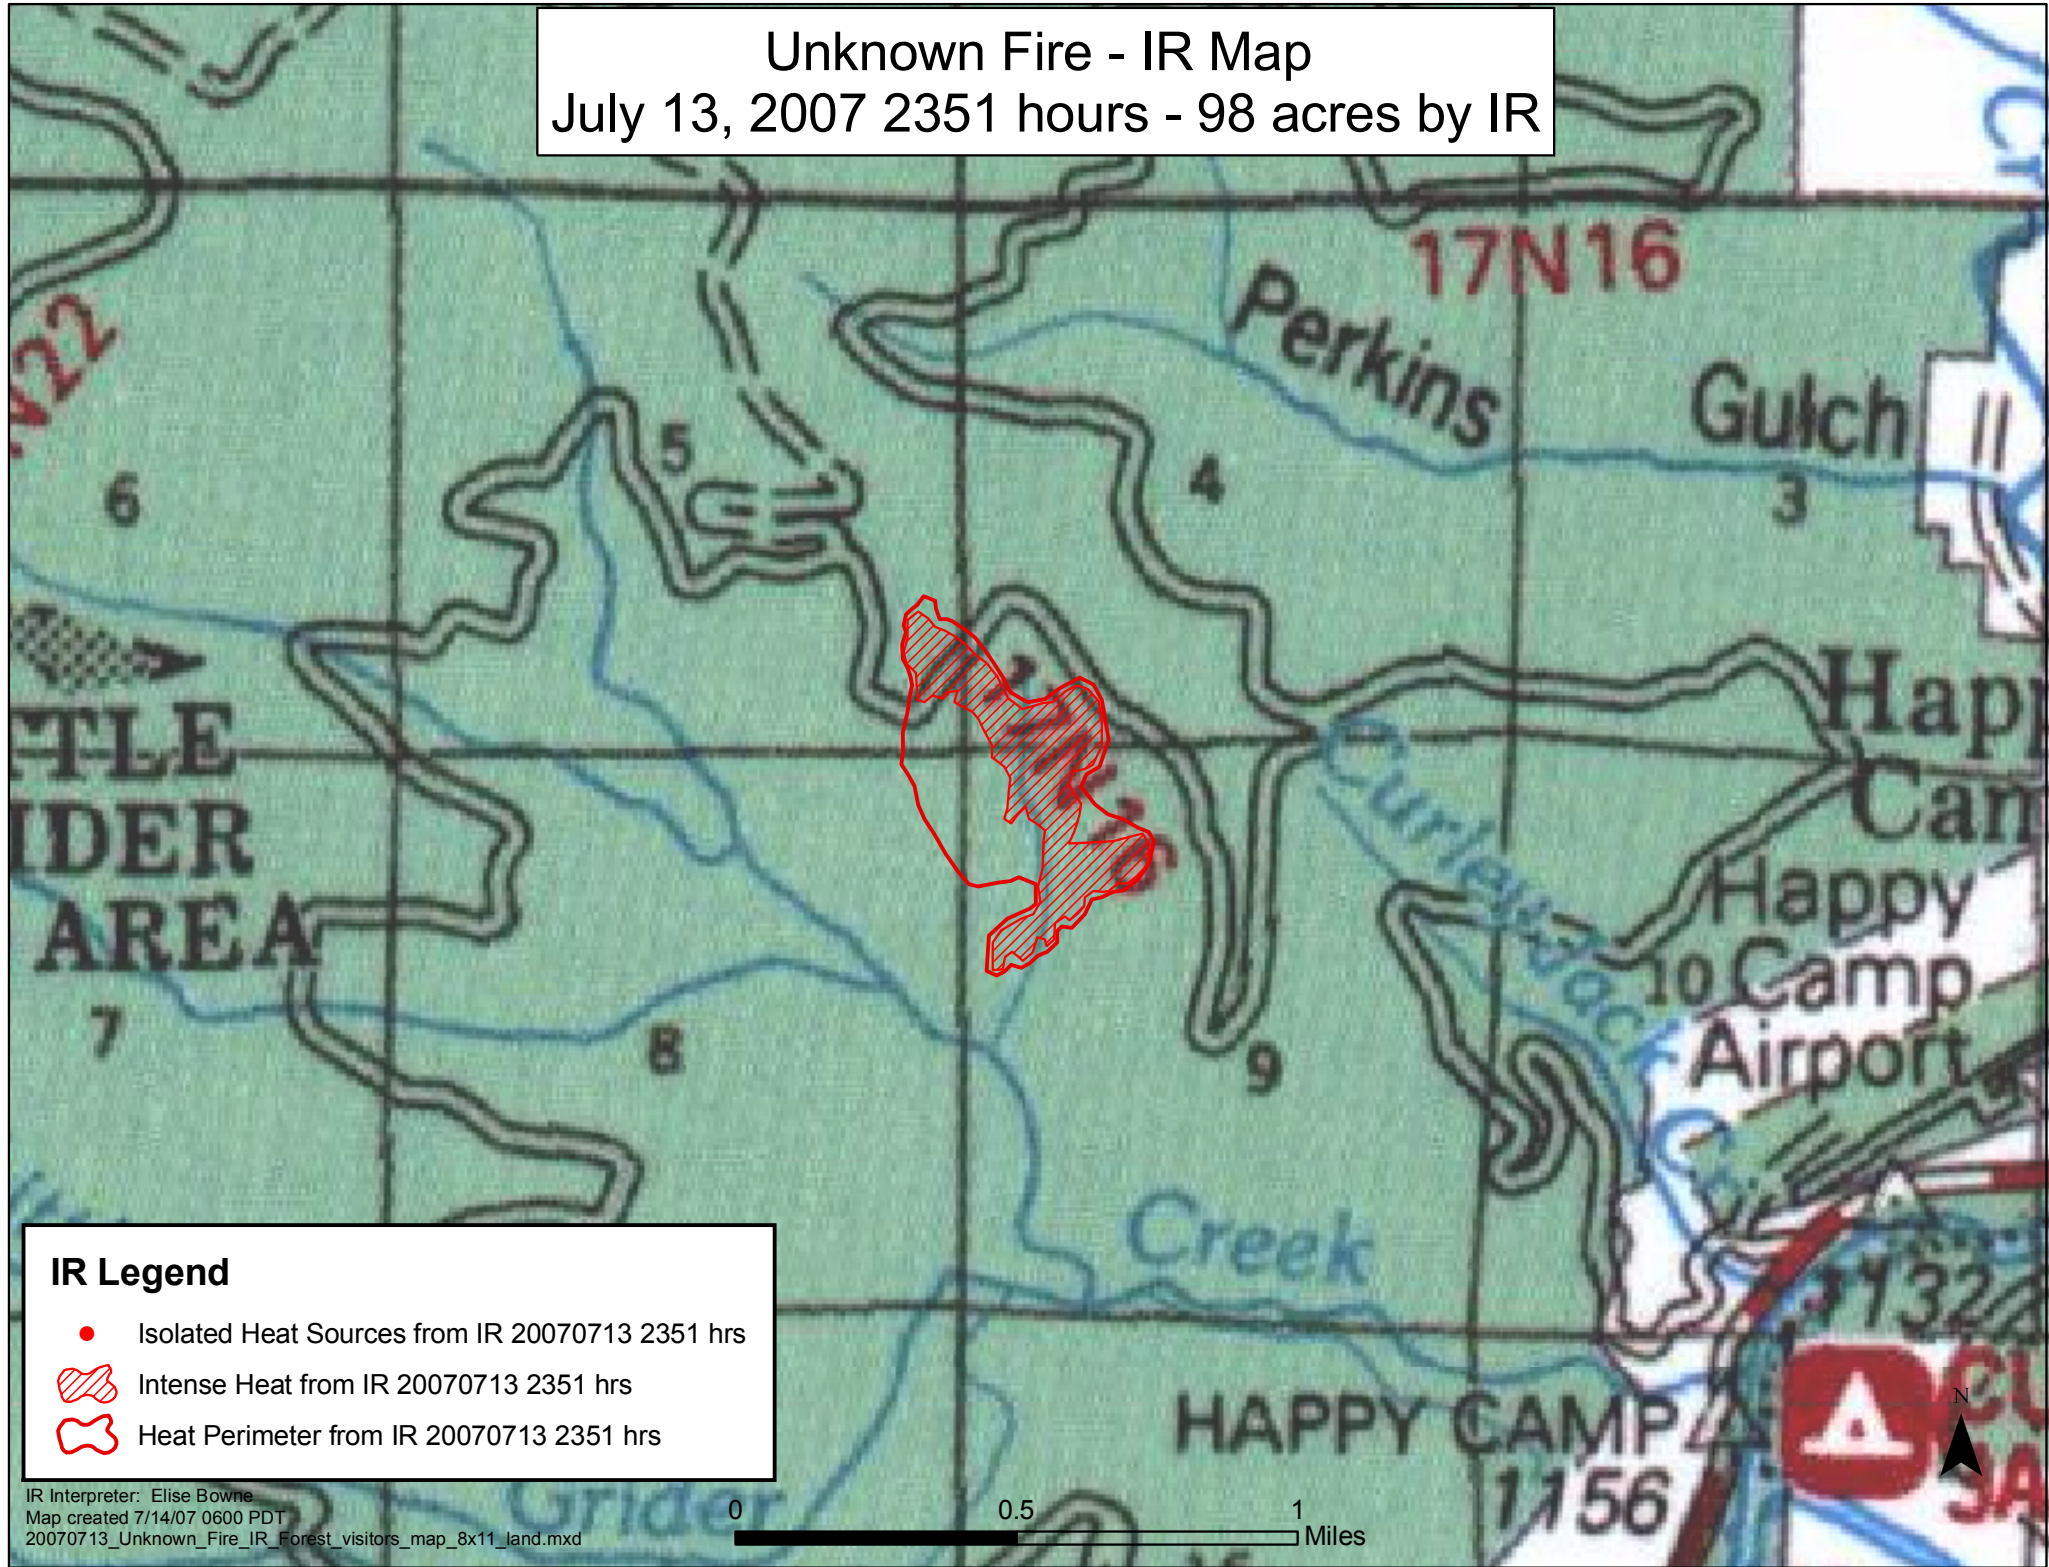

Unknown Fire - IR Map
July 13, 2007 2351 hours - 98 acres by IR

IR Legend

- Isolated Heat Sources from IR 20070713 2351 hrs
- ▨ Intense Heat from IR 20070713 2351 hrs
- Heat Perimeter from IR 20070713 2351 hrs

IR Interpreter: Elise Bowne
Map created 7/14/07 0600 PDT
20070713_Unknown_Fire_IR_Forest_visitors_map_8x11_land.mxd