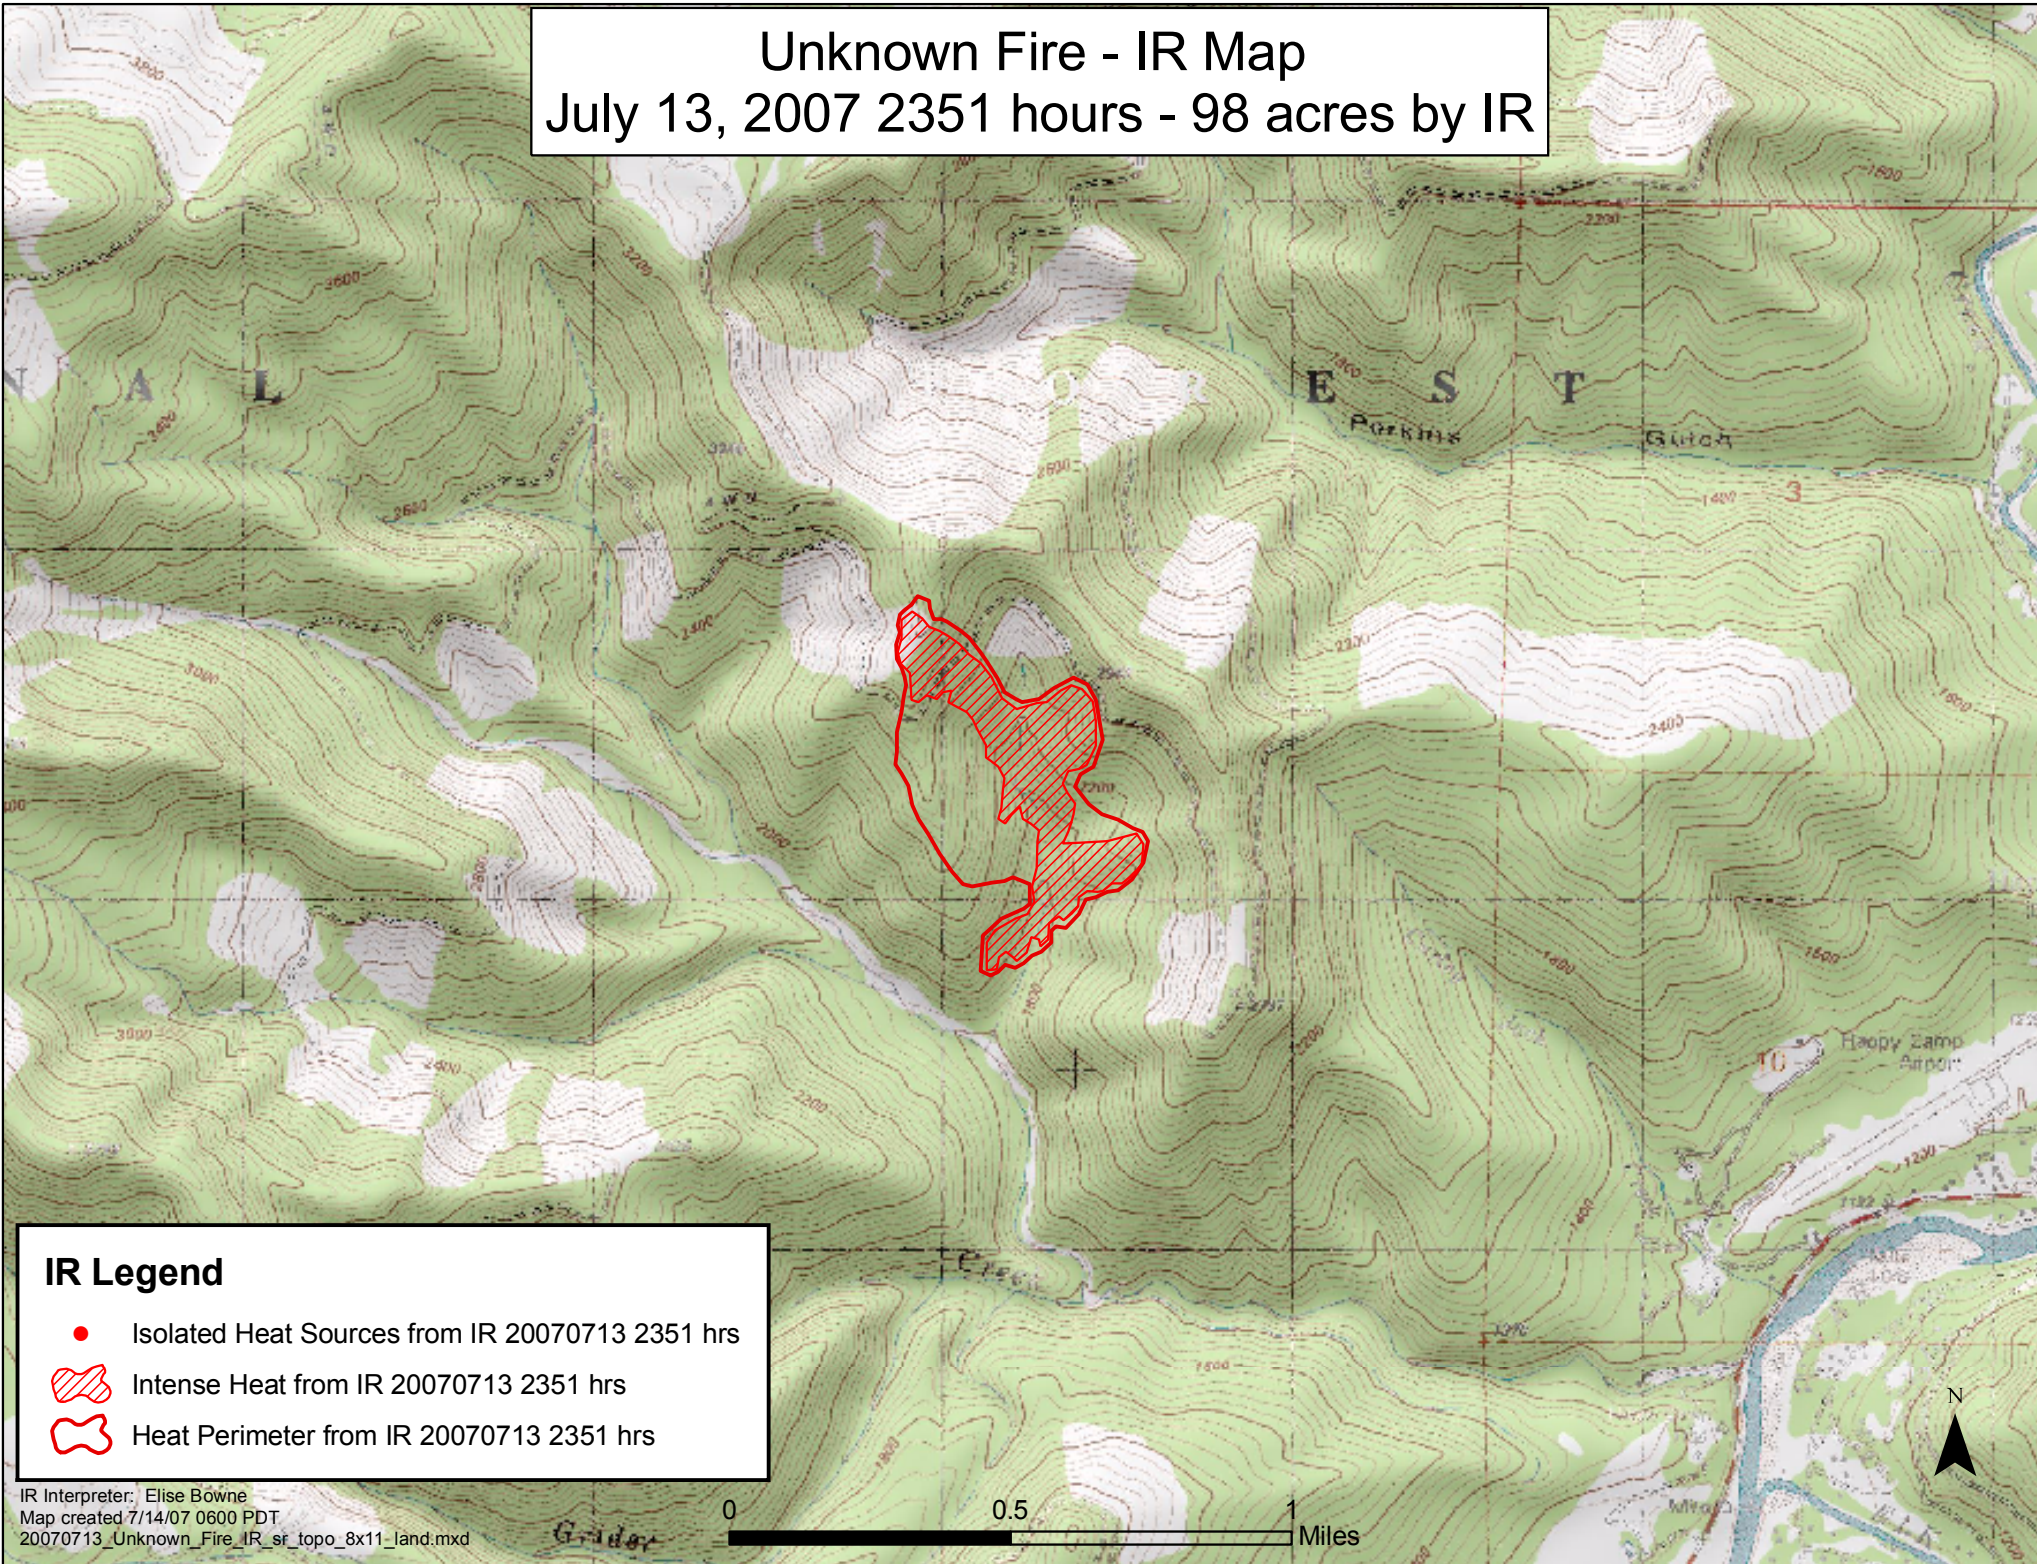

# Unknown Fire - IR Map

July 13, 2007 2351 hours - 98 acres by IR

## IR Legend

- Isolated Heat Sources from IR 20070713 2351 hrs
- ▨ Intense Heat from IR 20070713 2351 hrs
- Heat Perimeter from IR 20070713 2351 hrs

IR Interpreter: Elise Bowne  
Map created 7/14/07 0600 PDT  
20070713\_Unknown\_Fire\_IR\_sf\_topo\_8x11\_land.mxd

0 0.5 1 Miles