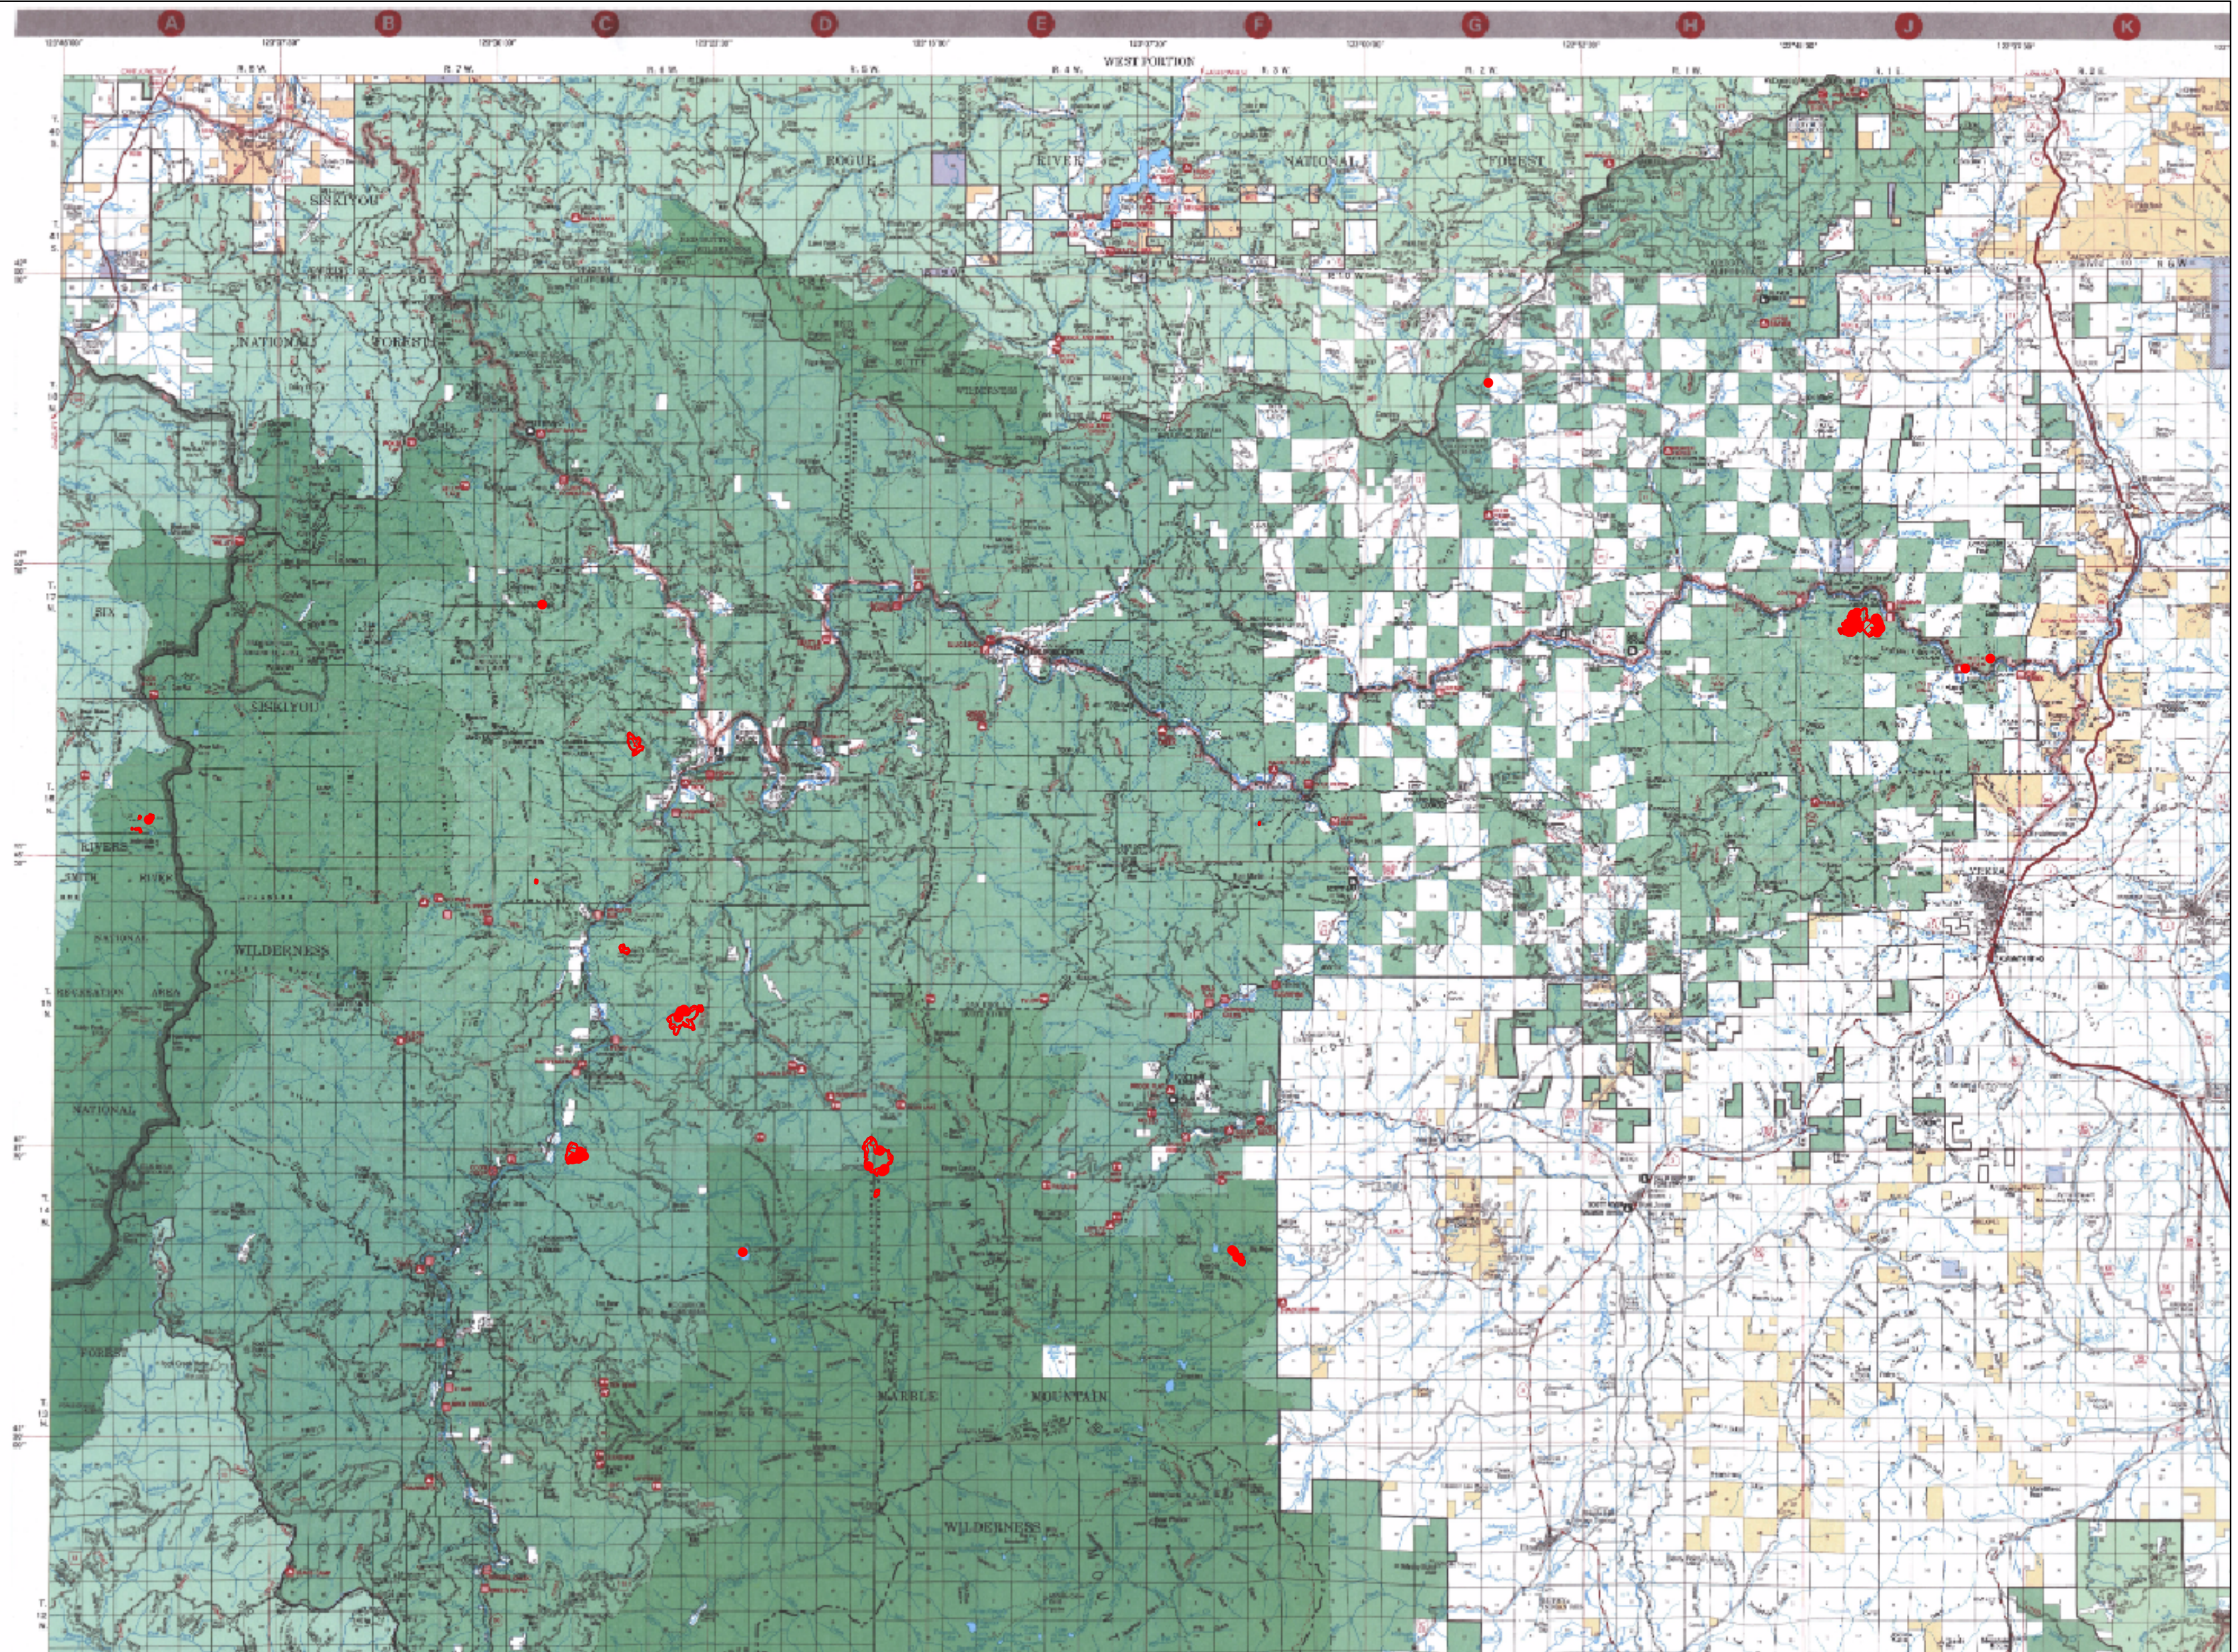

Elk Complex IR Overview Map

IR Flown 2351 hours July 13, 2007

IR Interpreter: Elise Bowne
Map created 7/14/07 0530 PDT

Six Rivers Forest map was not lining up correctly, so it was omitted.

elk_working0713.mxd

IR Legend

- 20070713_2351_Elk_ir_heat_sources_utm10n83
-  20070713_2351_Elk_ir_intense_heat_utm10n83
-  20070713_2351_Elk_ir_heat_perim_utm10n83

0 1 2 4 6 8 10 Miles