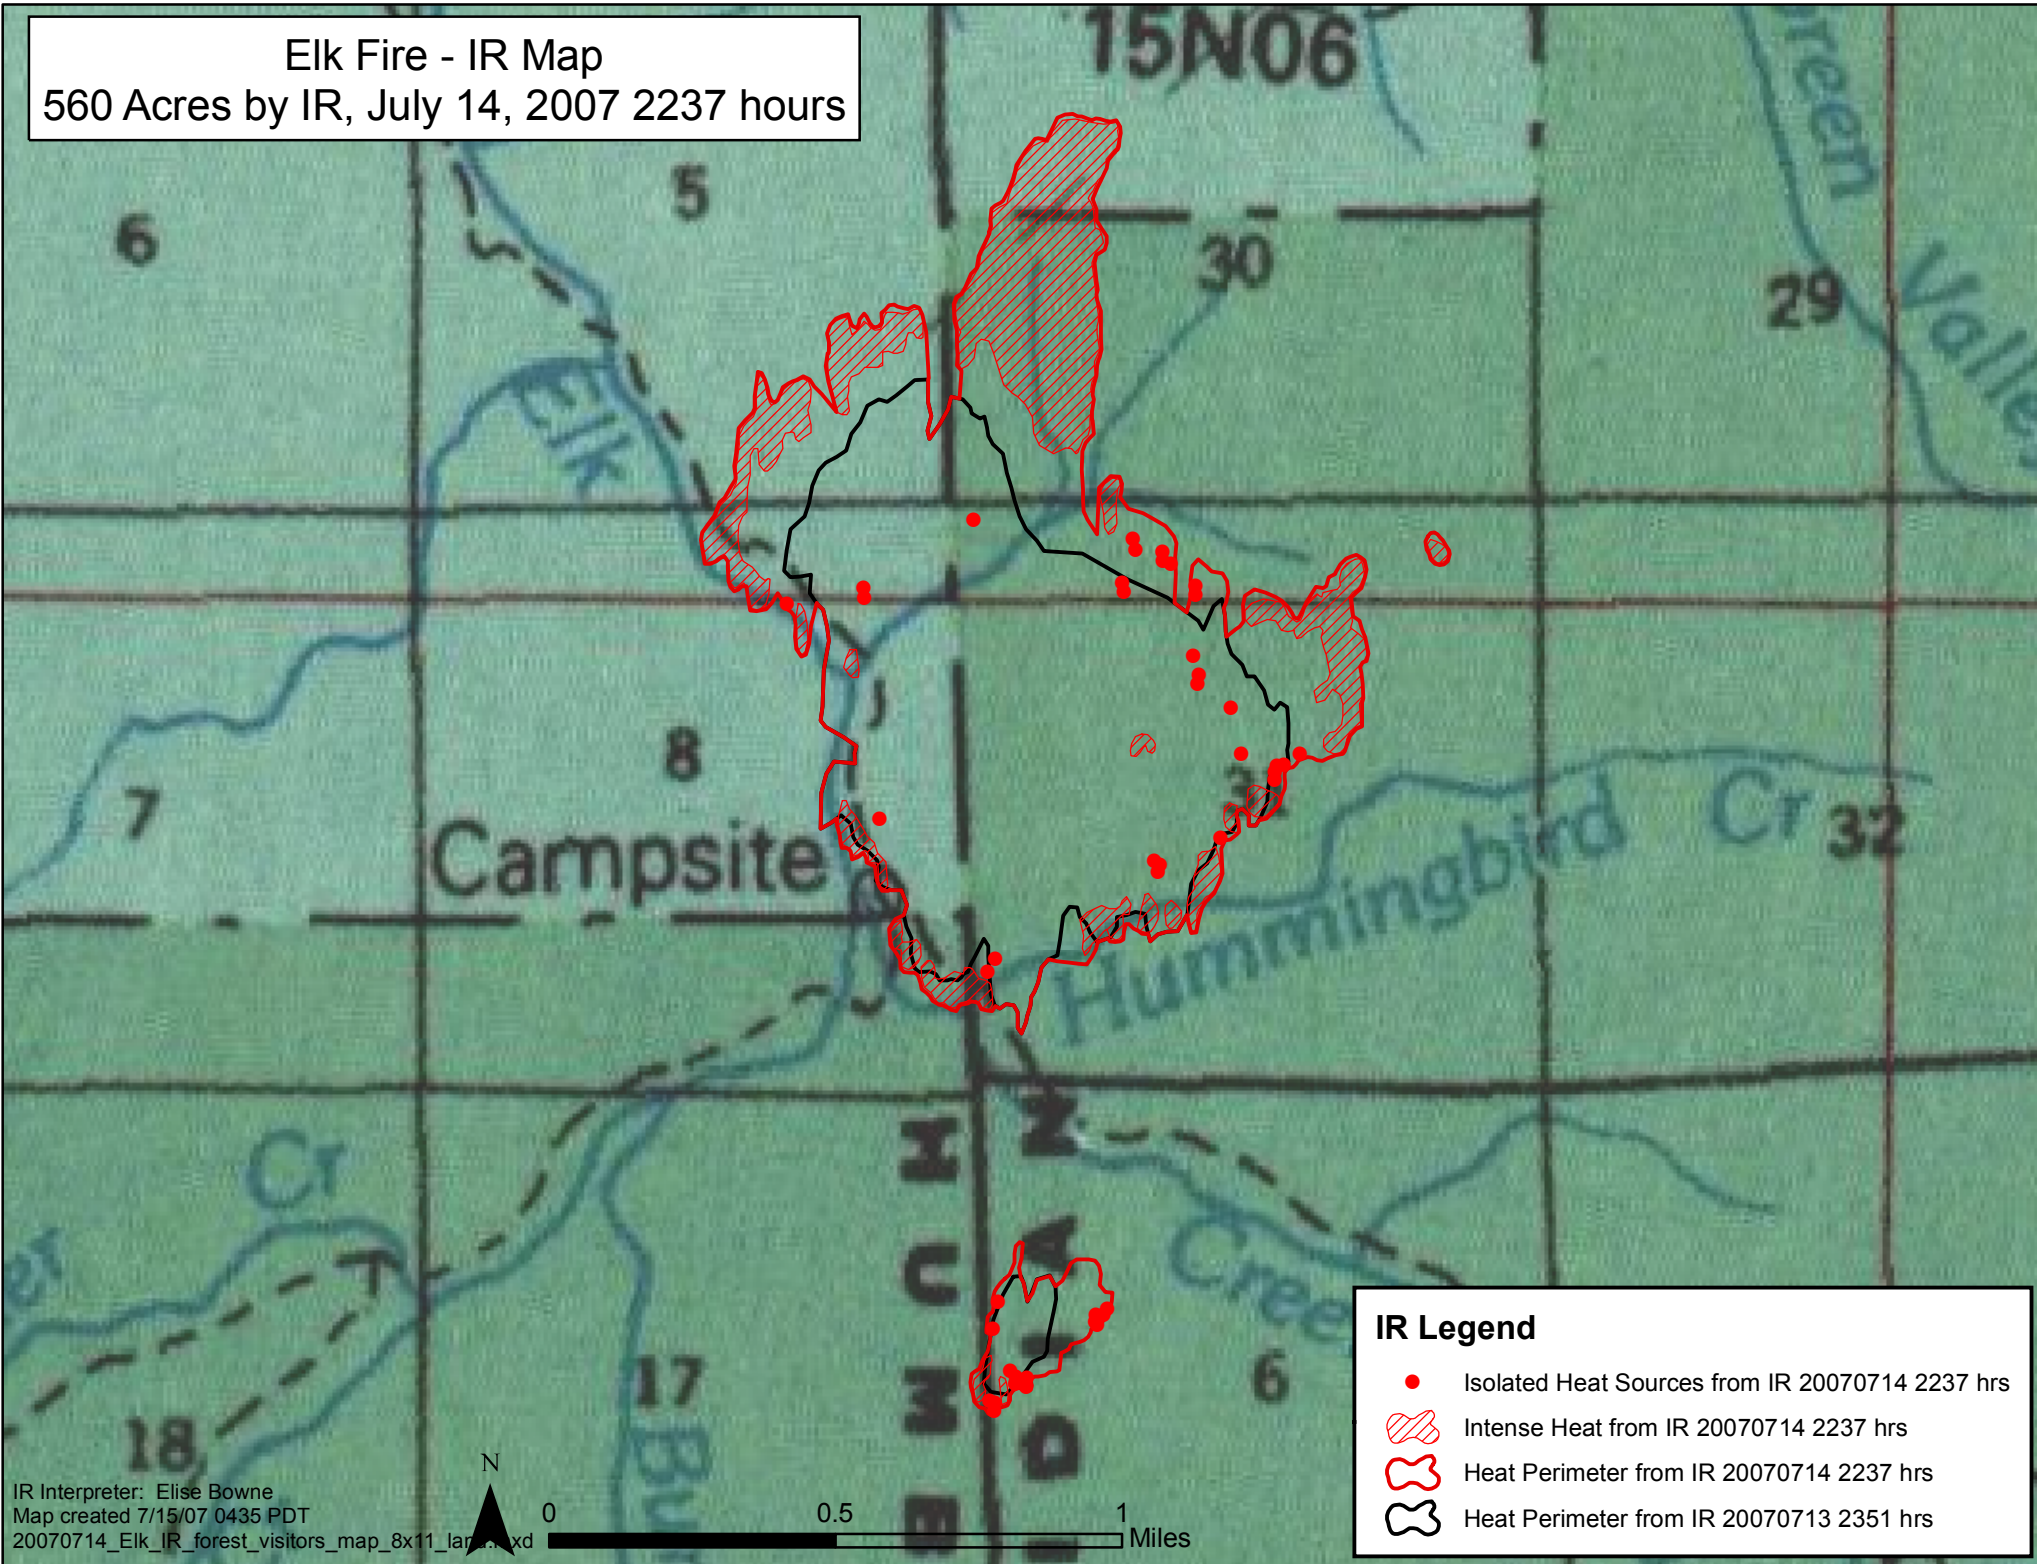

Elk Fire - IR Map
560 Acres by IR, July 14, 2007 2237 hours

IR Legend

- Isolated Heat Sources from IR 20070714 2237 hrs
- ▨ Intense Heat from IR 20070714 2237 hrs
- Red outline Heat Perimeter from IR 20070714 2237 hrs
- Black outline Heat Perimeter from IR 20070713 2351 hrs

IR Interpreter: Elise Bowne
Map created 7/15/07 0435 PDT
20070714_Elk_IR_forest_visitors_map_8x11_landscape