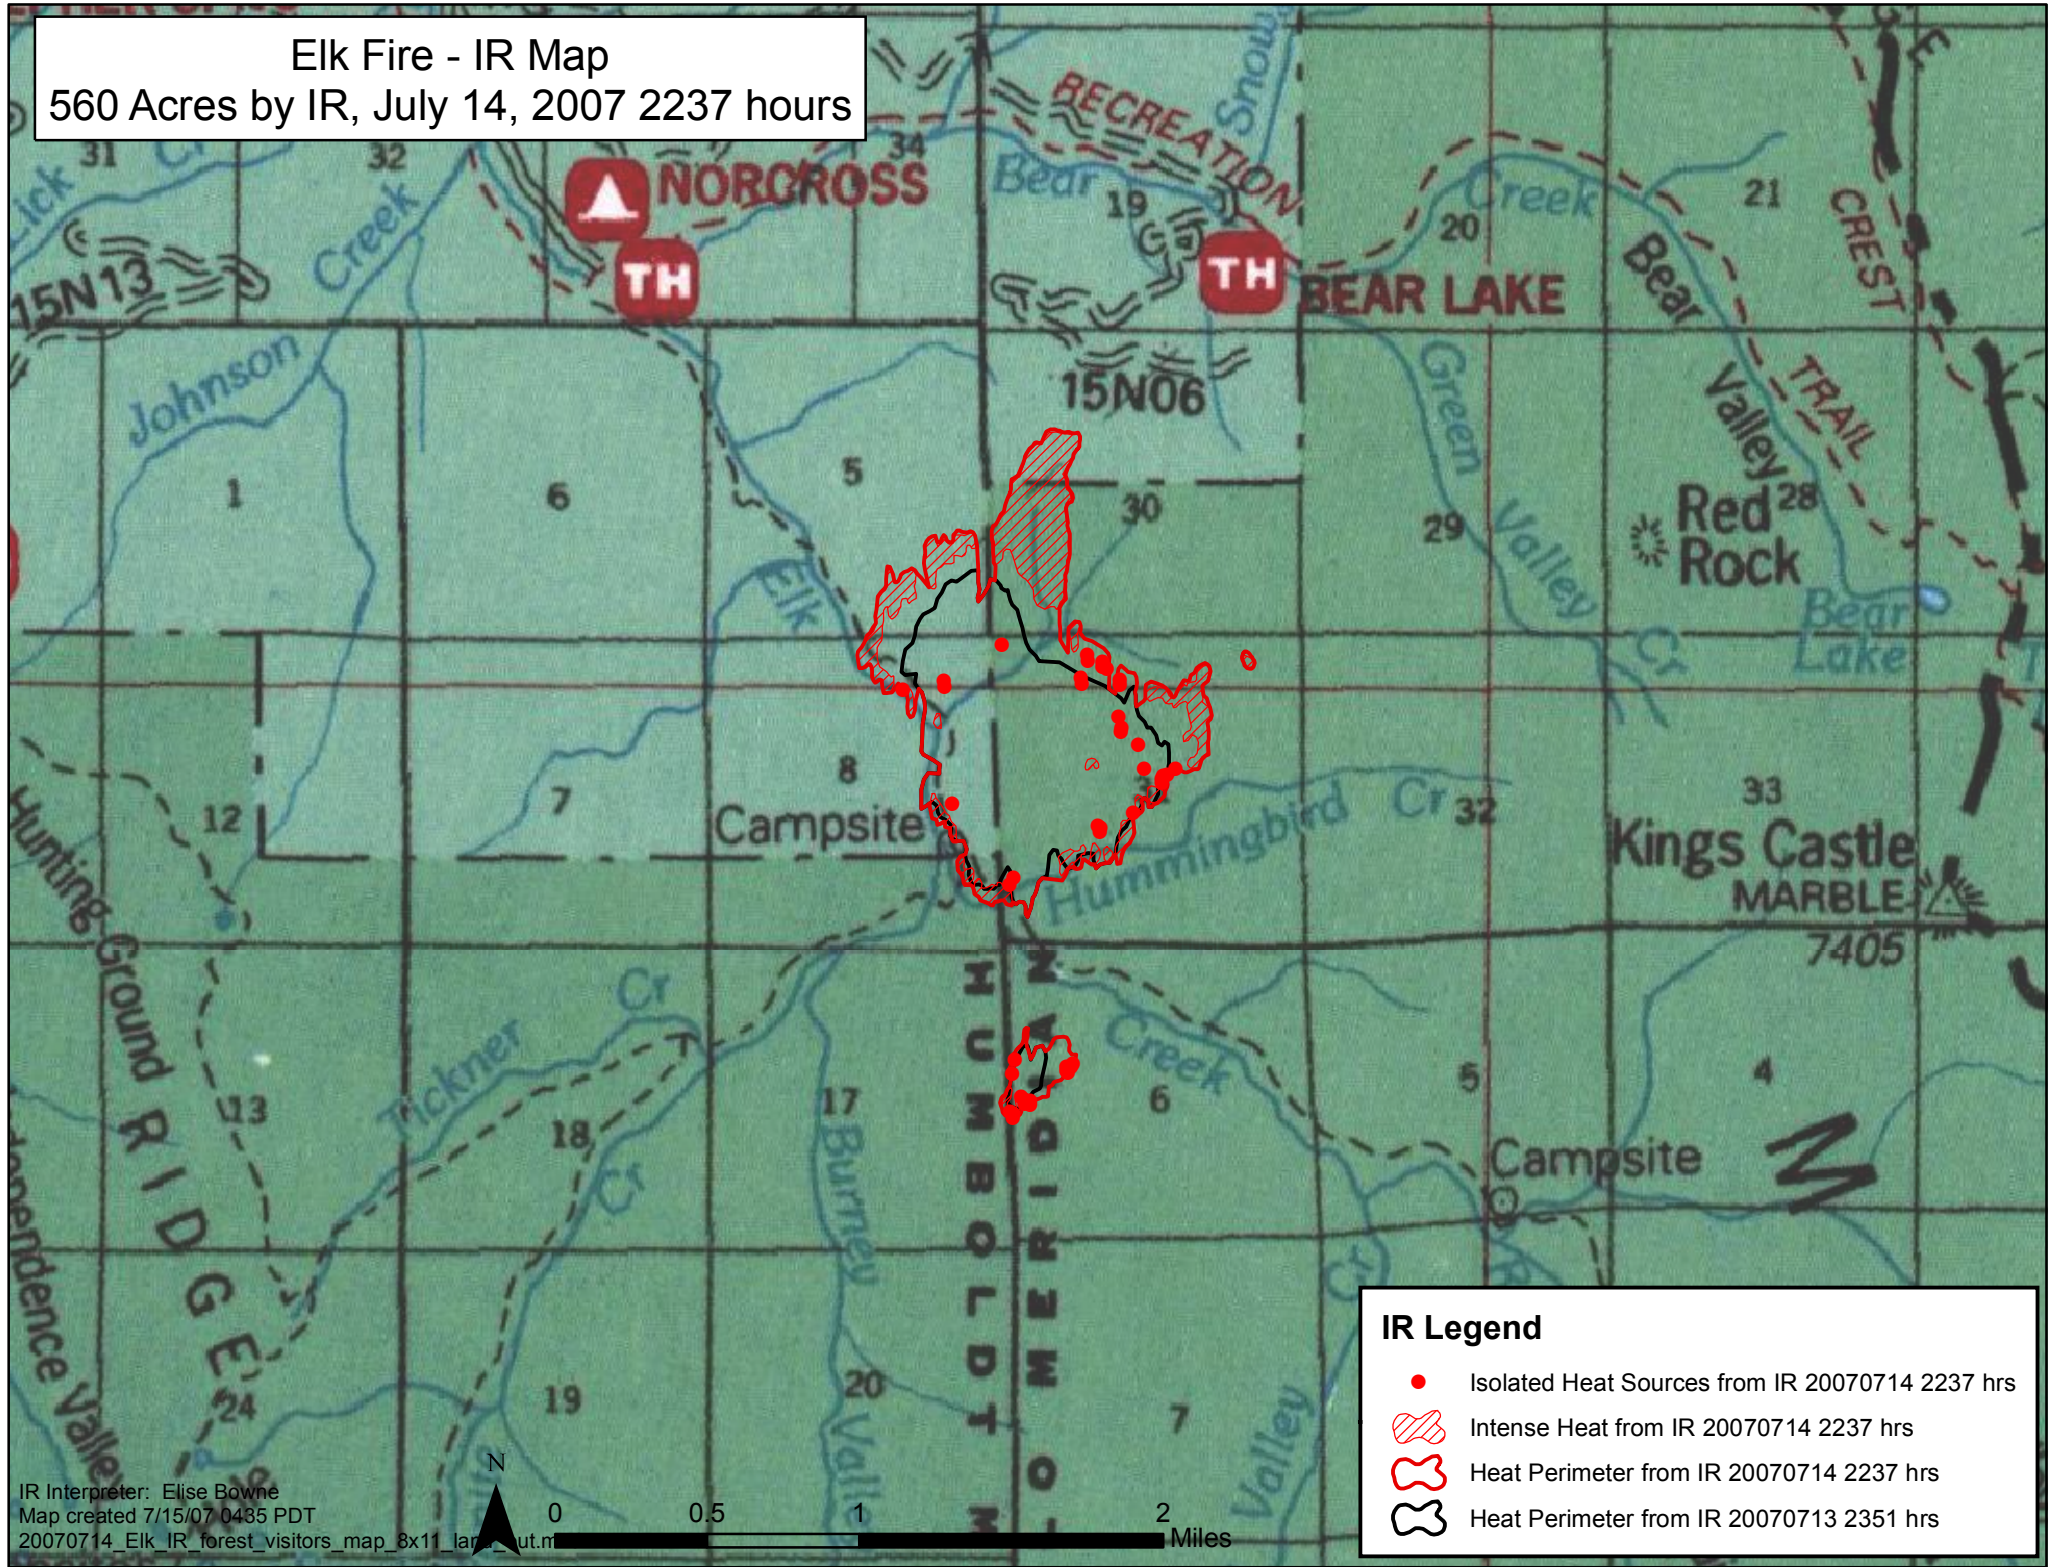

Elk Fire - IR Map
 560 Acres by IR, July 14, 2007 2237 hours

IR Legend

- Isolated Heat Sources from IR 20070714 2237 hrs
- ▨ Intense Heat from IR 20070714 2237 hrs
- ⬮ Heat Perimeter from IR 20070714 2237 hrs
- ⬮ Heat Perimeter from IR 20070713 2351 hrs

IR Interpreter: Elise Bowne
 Map created 7/15/07 0435 PDT
 20070714_Elk_IR_forest_visitors_map_8x11_large_output.mxd