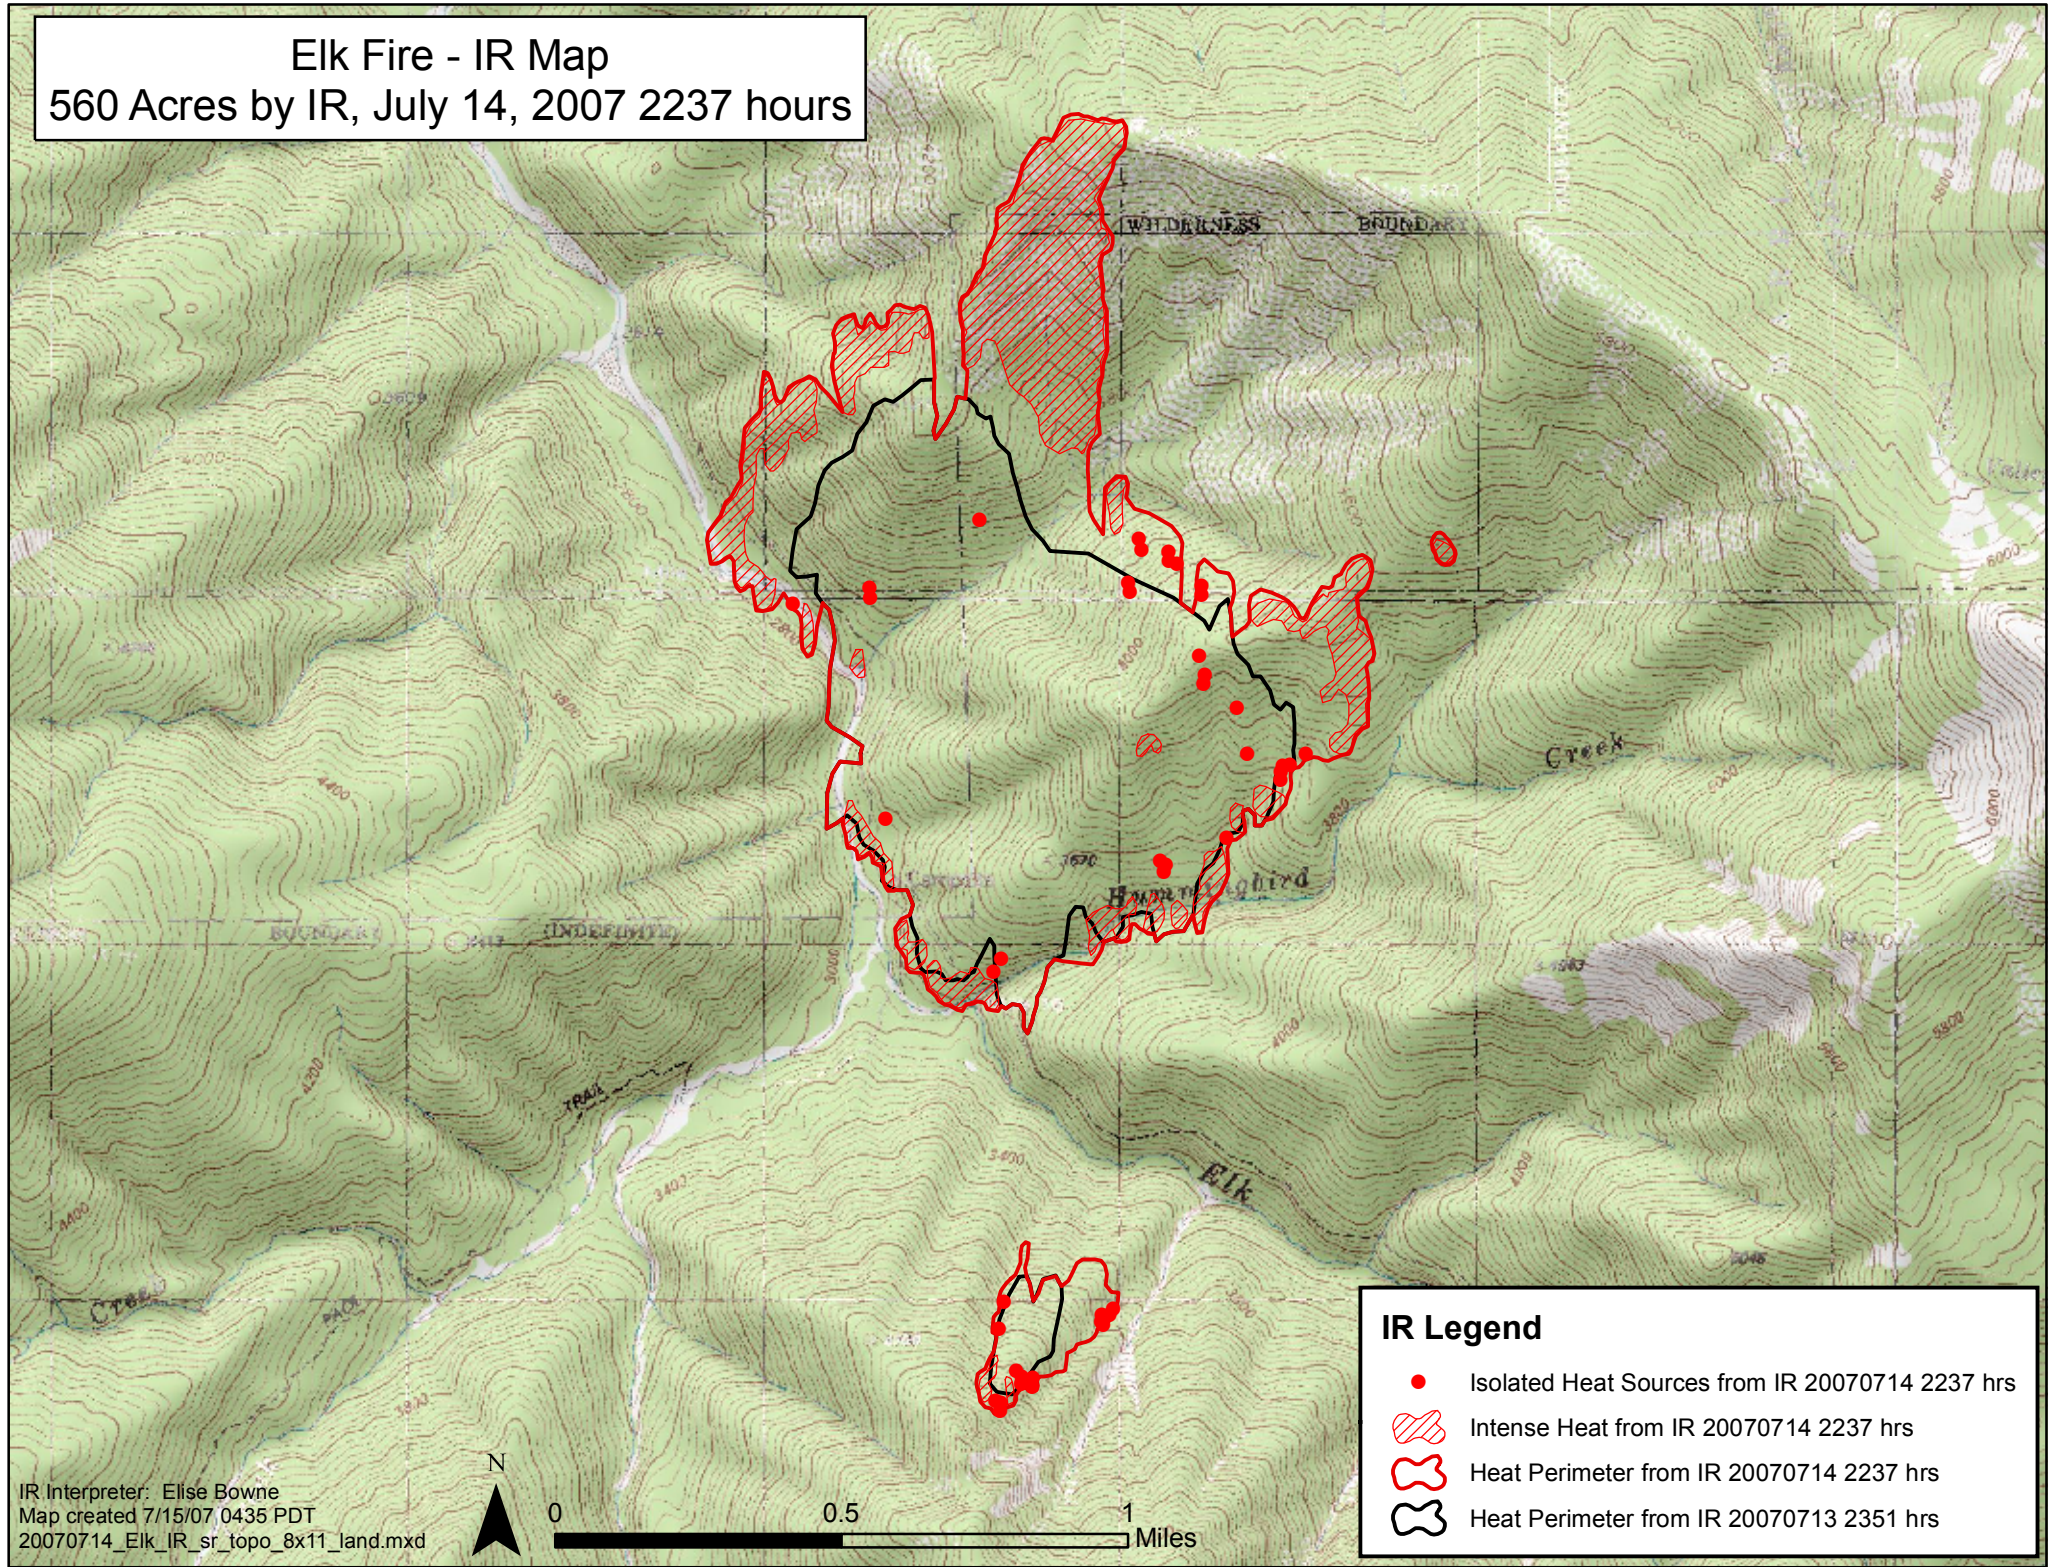

# Elk Fire - IR Map

560 Acres by IR, July 14, 2007 2237 hours

- IR Legend**
- Isolated Heat Sources from IR 20070714 2237 hrs
  - ▨ Intense Heat from IR 20070714 2237 hrs
  - ⬮ Heat Perimeter from IR 20070714 2237 hrs
  - ⬮ Heat Perimeter from IR 20070713 2351 hrs

IR Interpreter: Elise Bowne  
Map created 7/15/07 0435 PDT  
20070714\_Elk\_IR\_sr\_topo\_8x11\_land.mxd