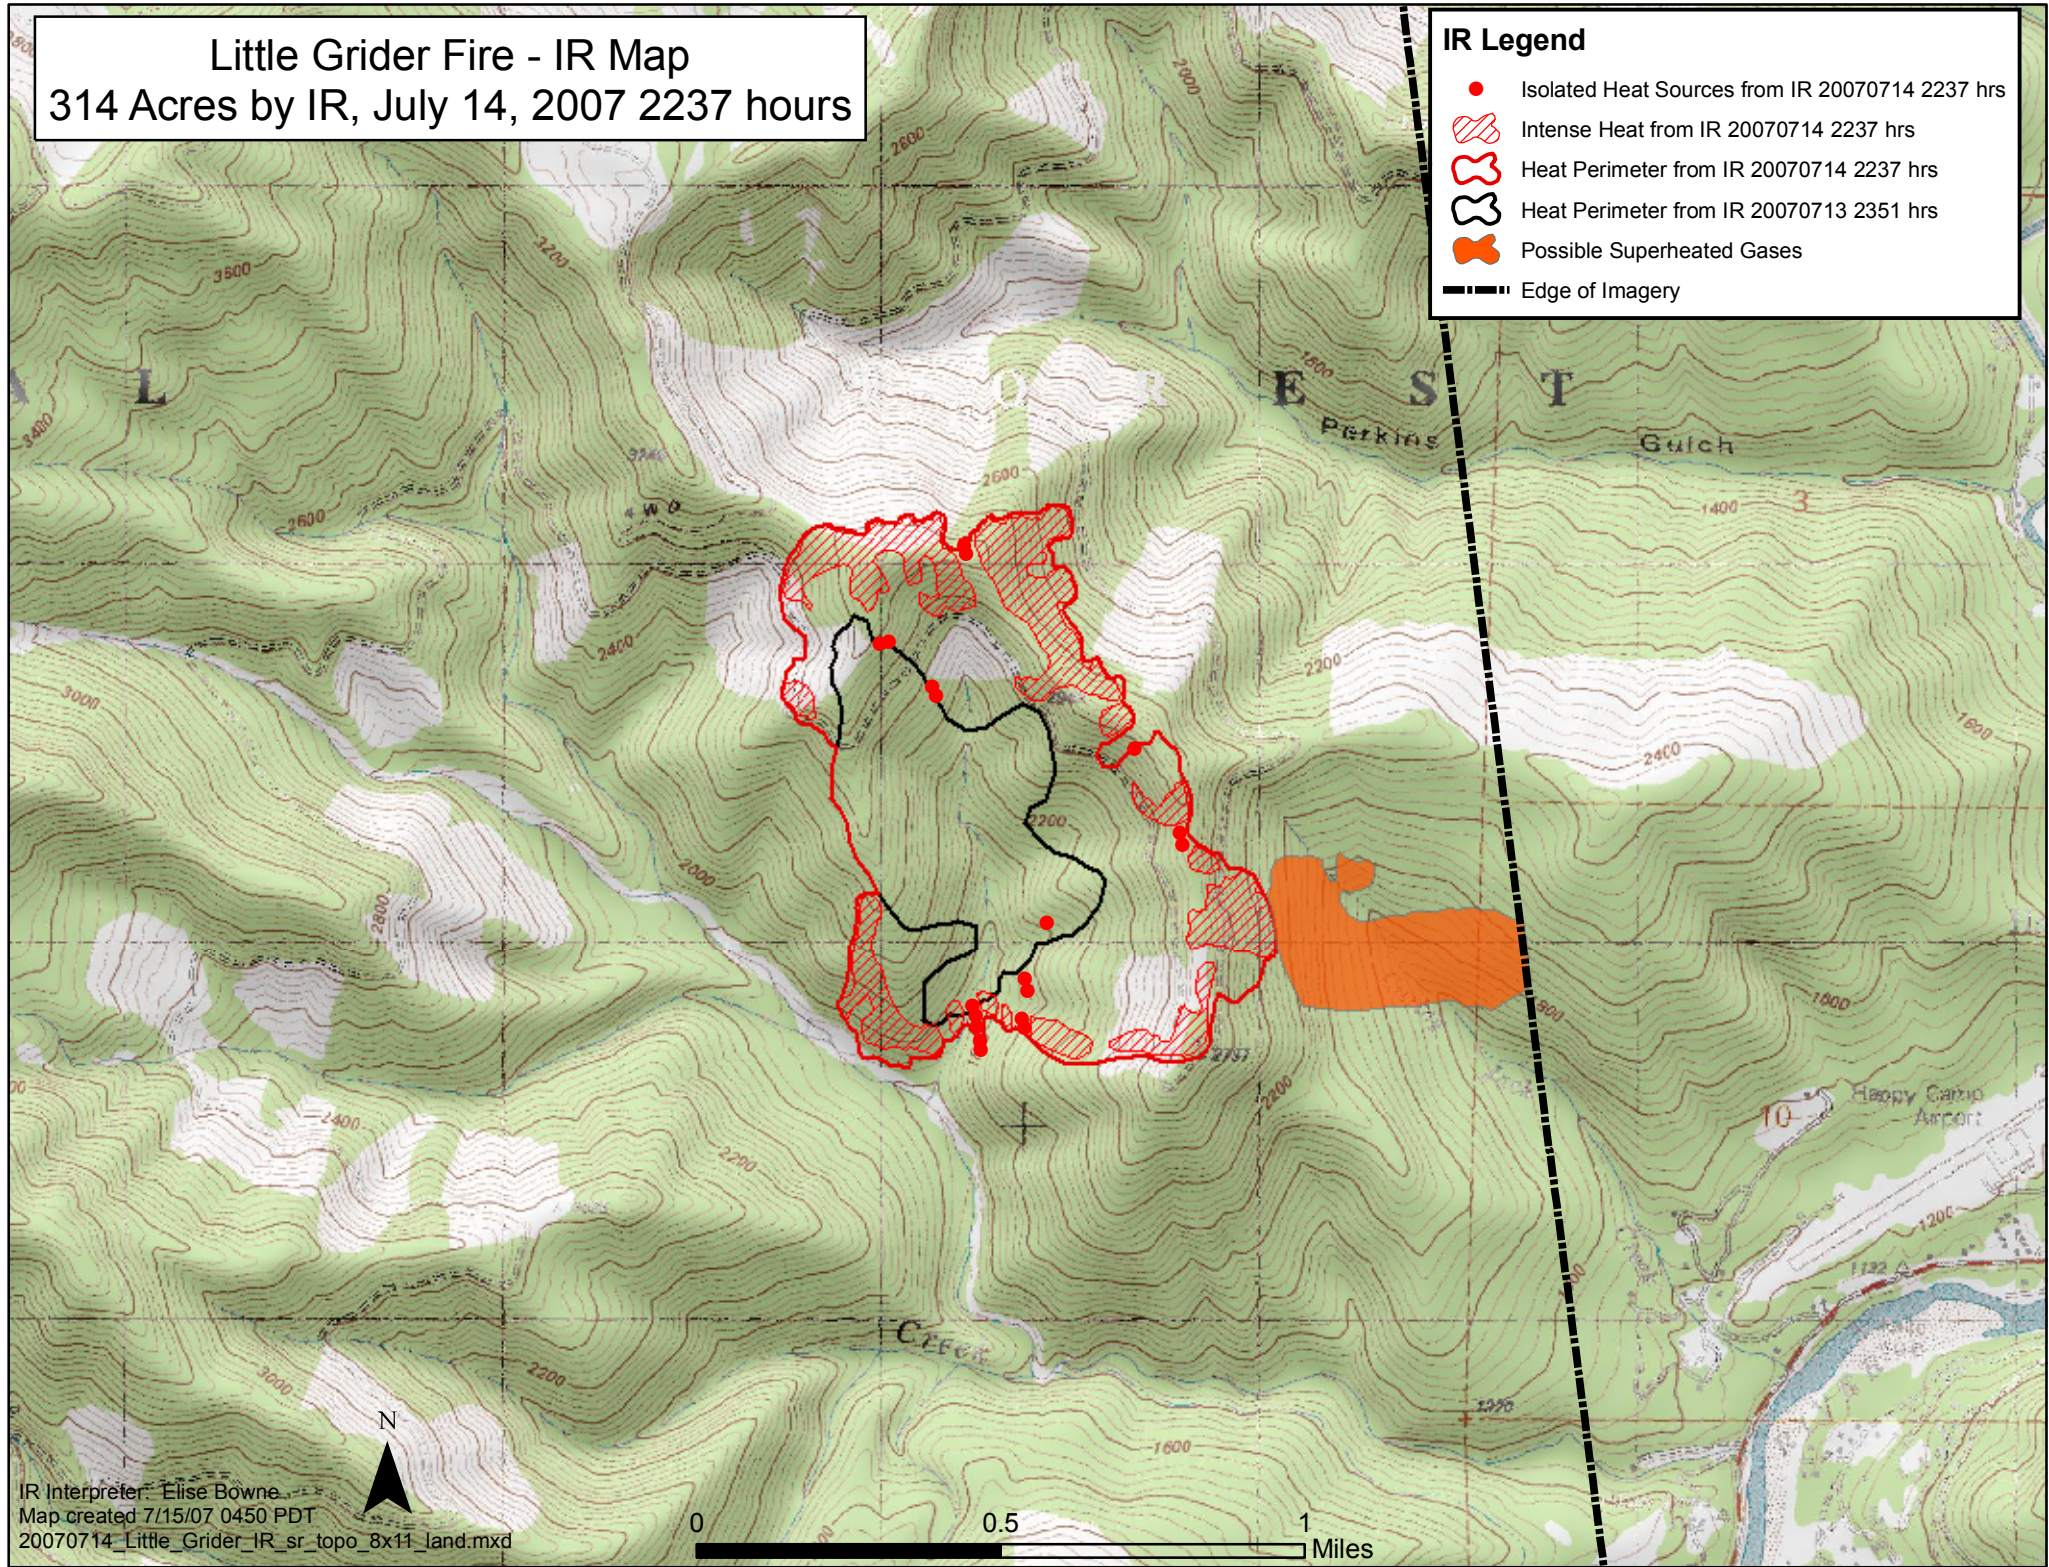

Little Grider Fire - IR Map

314 Acres by IR, July 14, 2007 2237 hours

IR Legend

- Isolated Heat Sources from IR 20070714 2237 hrs
- ▨ Intense Heat from IR 20070714 2237 hrs
- ⊖ Heat Perimeter from IR 20070714 2237 hrs
- ⊖ Heat Perimeter from IR 20070713 2351 hrs
- Possible Superheated Gases
- Edge of Imagery

IR Interpreter: Elise Bowne
Map created 7/15/07 0450 PDT
20070714_Little_Grider_IR_sr_topo_8x11_land.mxd