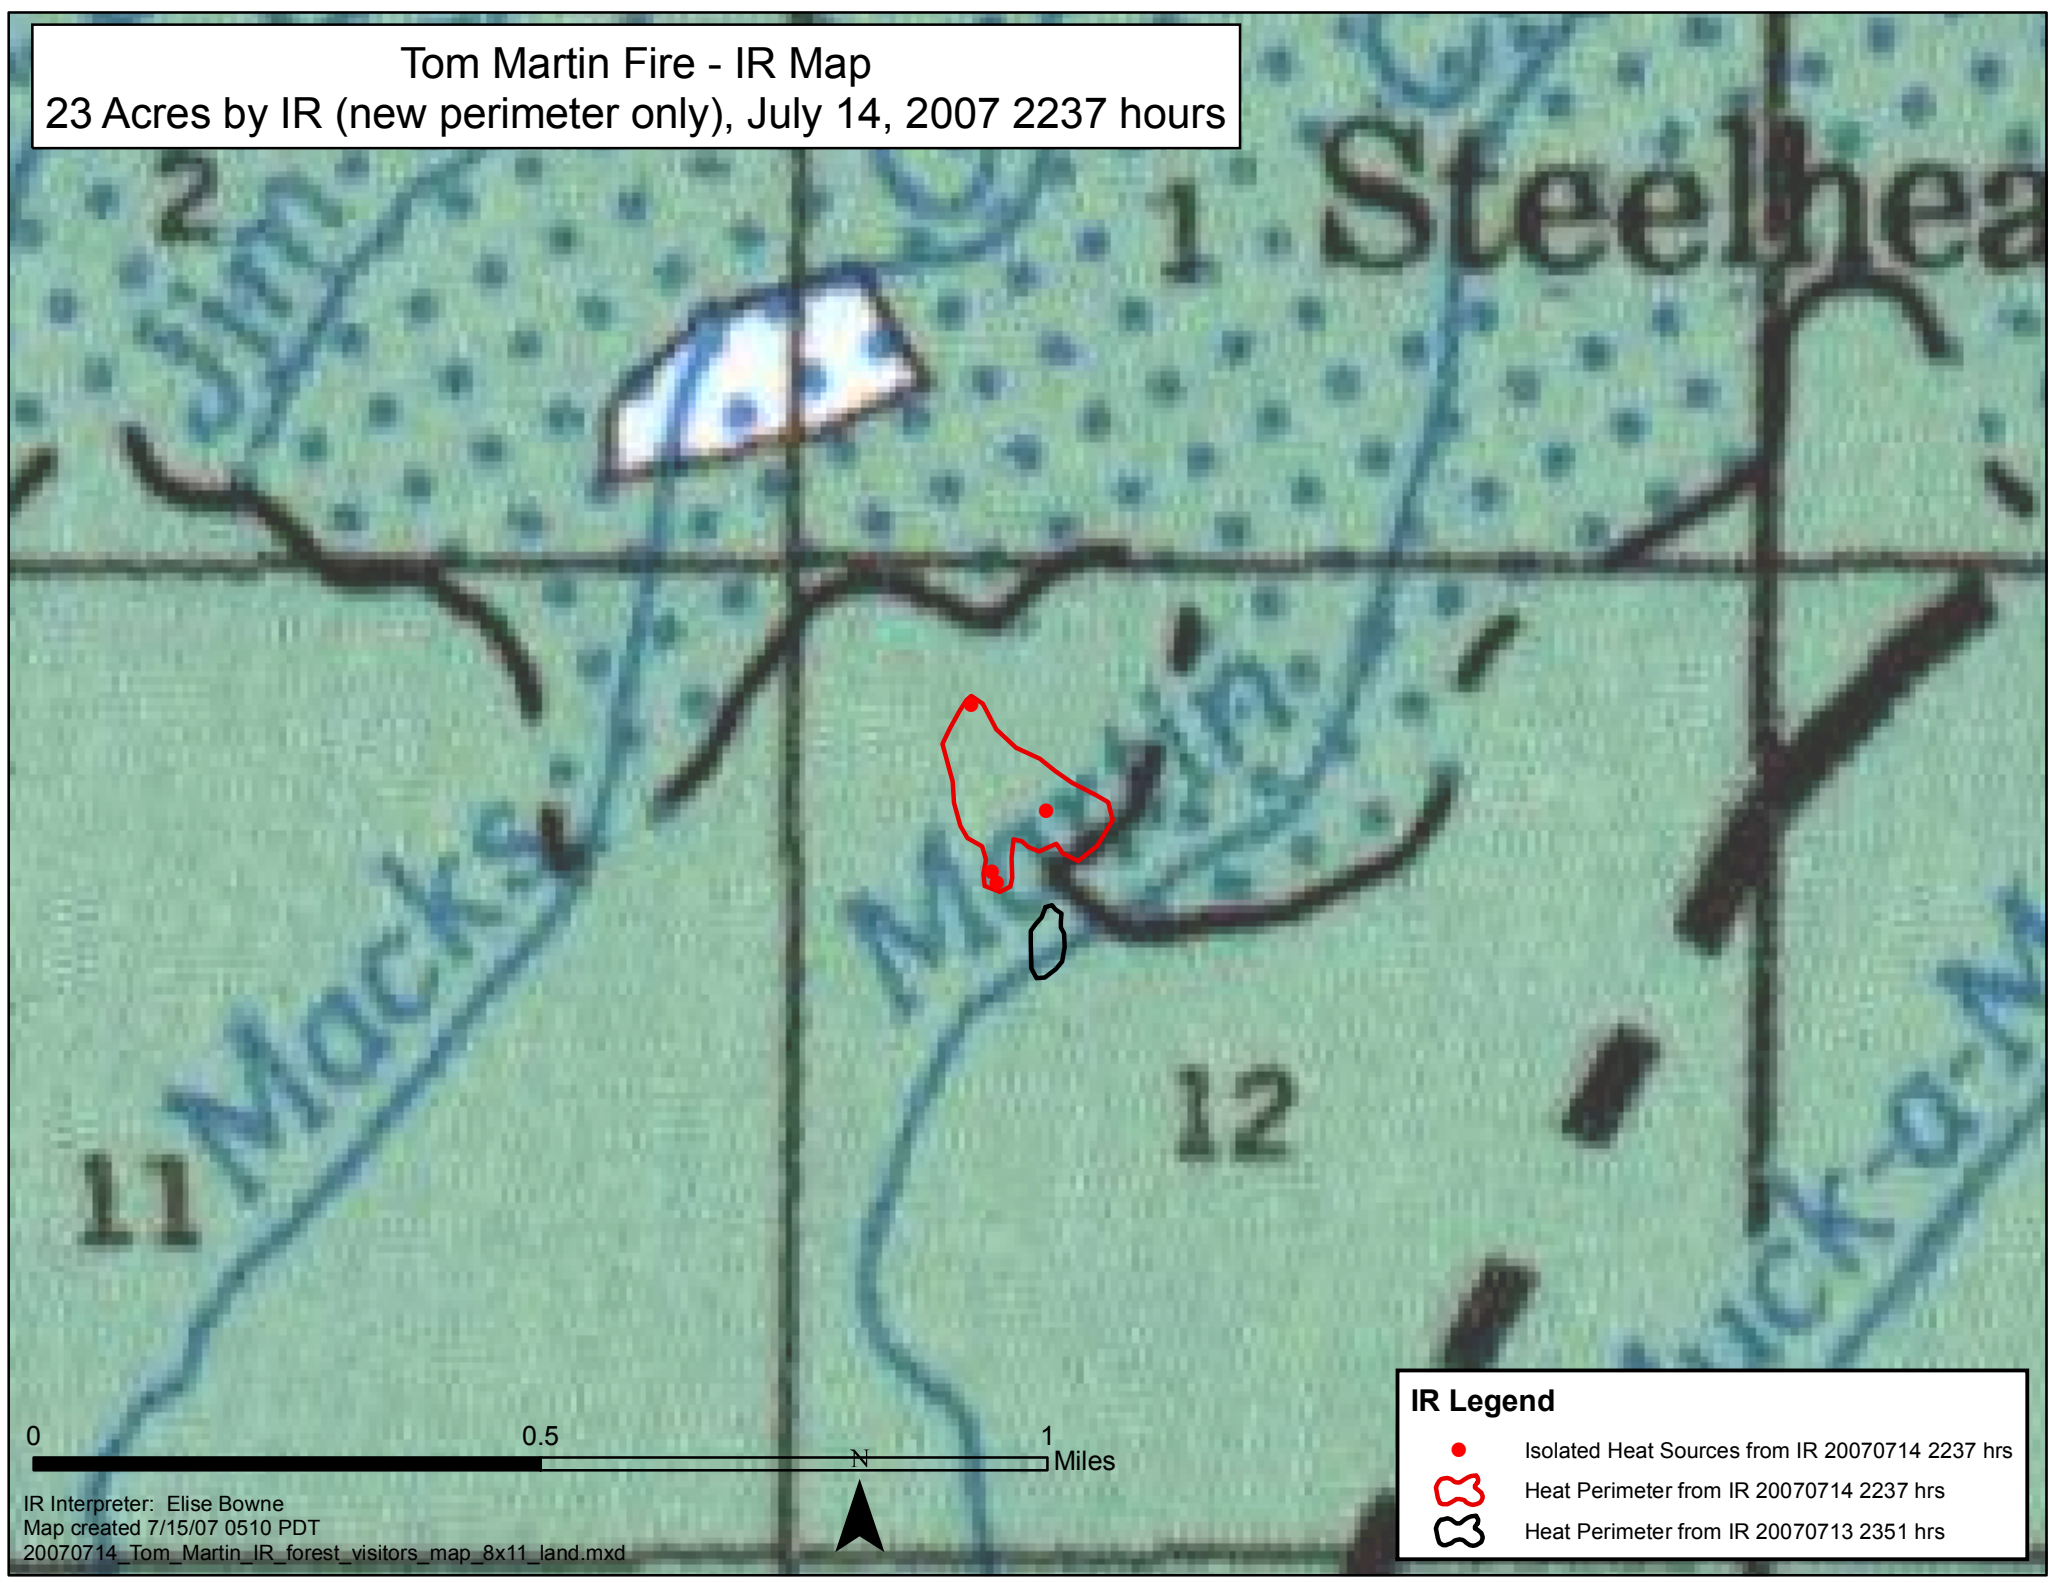

Tom Martin Fire - IR Map
23 Acres by IR (new perimeter only), July 14, 2007 2237 hours

IR Legend

- Isolated Heat Sources from IR 20070714 2237 hrs
- 🔴 Heat Perimeter from IR 20070714 2237 hrs
- ⬛ Heat Perimeter from IR 20070713 2351 hrs

0 0.5 1 Miles

IR Interpreter: Elise Bowne
Map created 7/15/07 0510 PDT
20070714_Tom_Martin_IR_forest_visitors_map_8x11_land.mxd