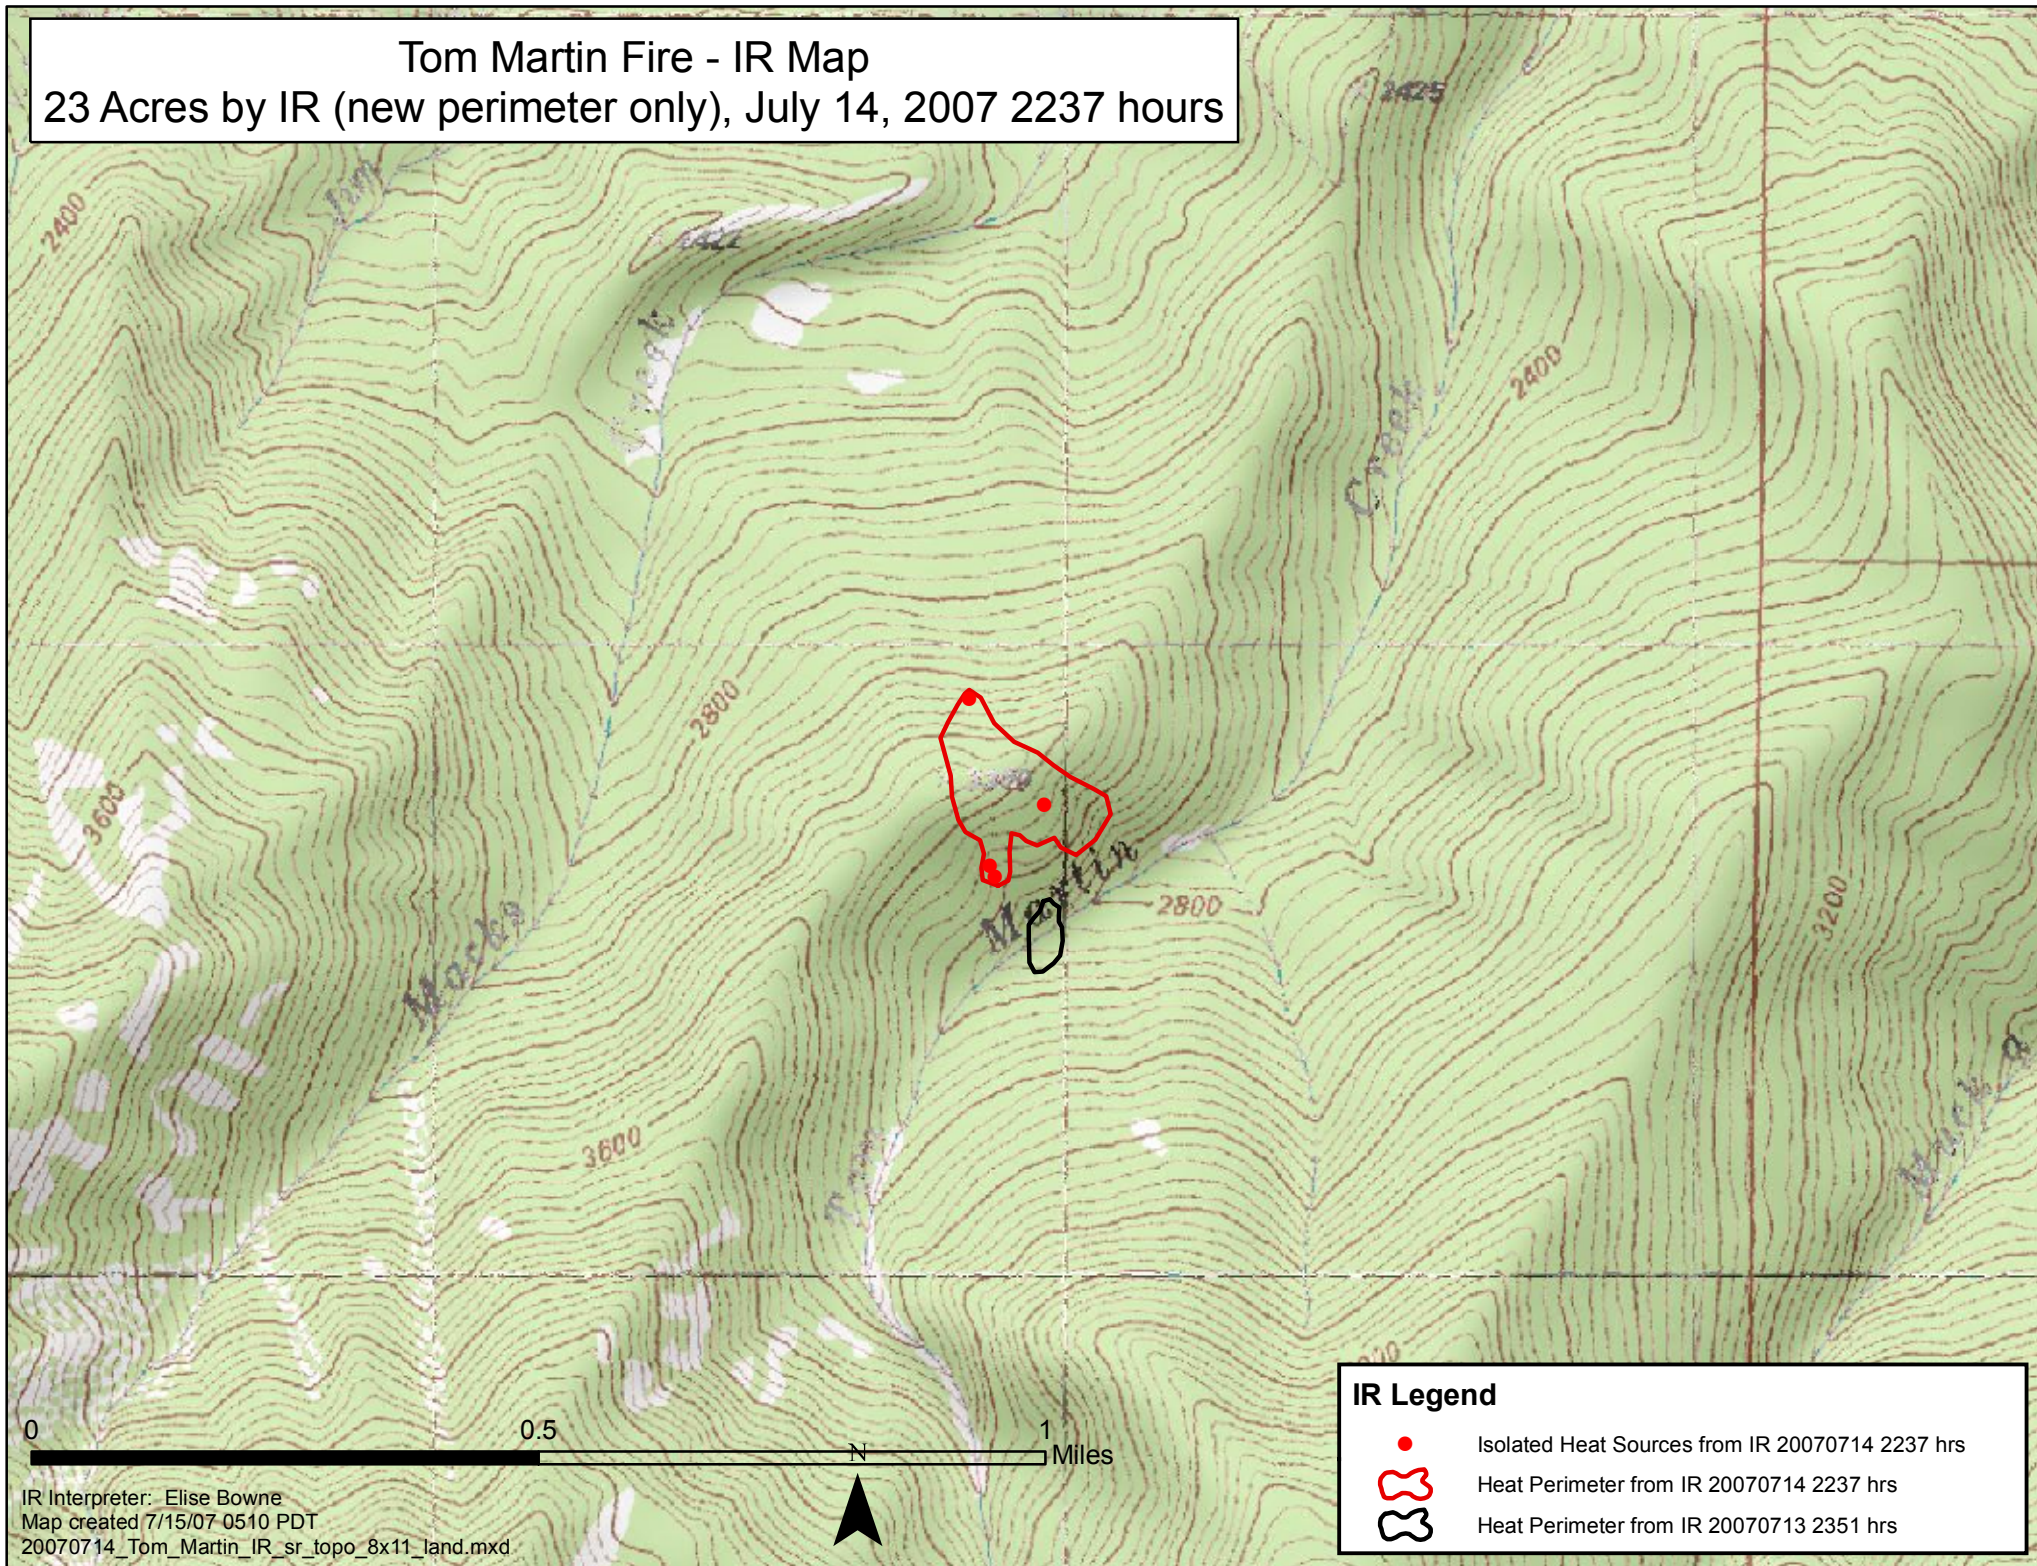

Tom Martin Fire - IR Map
23 Acres by IR (new perimeter only), July 14, 2007 2237 hours

IR Legend

- Isolated Heat Sources from IR 20070714 2237 hrs
- ⬭ Heat Perimeter from IR 20070714 2237 hrs
- ⬭ Heat Perimeter from IR 20070713 2351 hrs

IR Interpreter: Elise Bowne
Map created 7/15/07 0510 PDT
20070714_Tom_Martin_IR_sr_topo_8x11_land.mxd