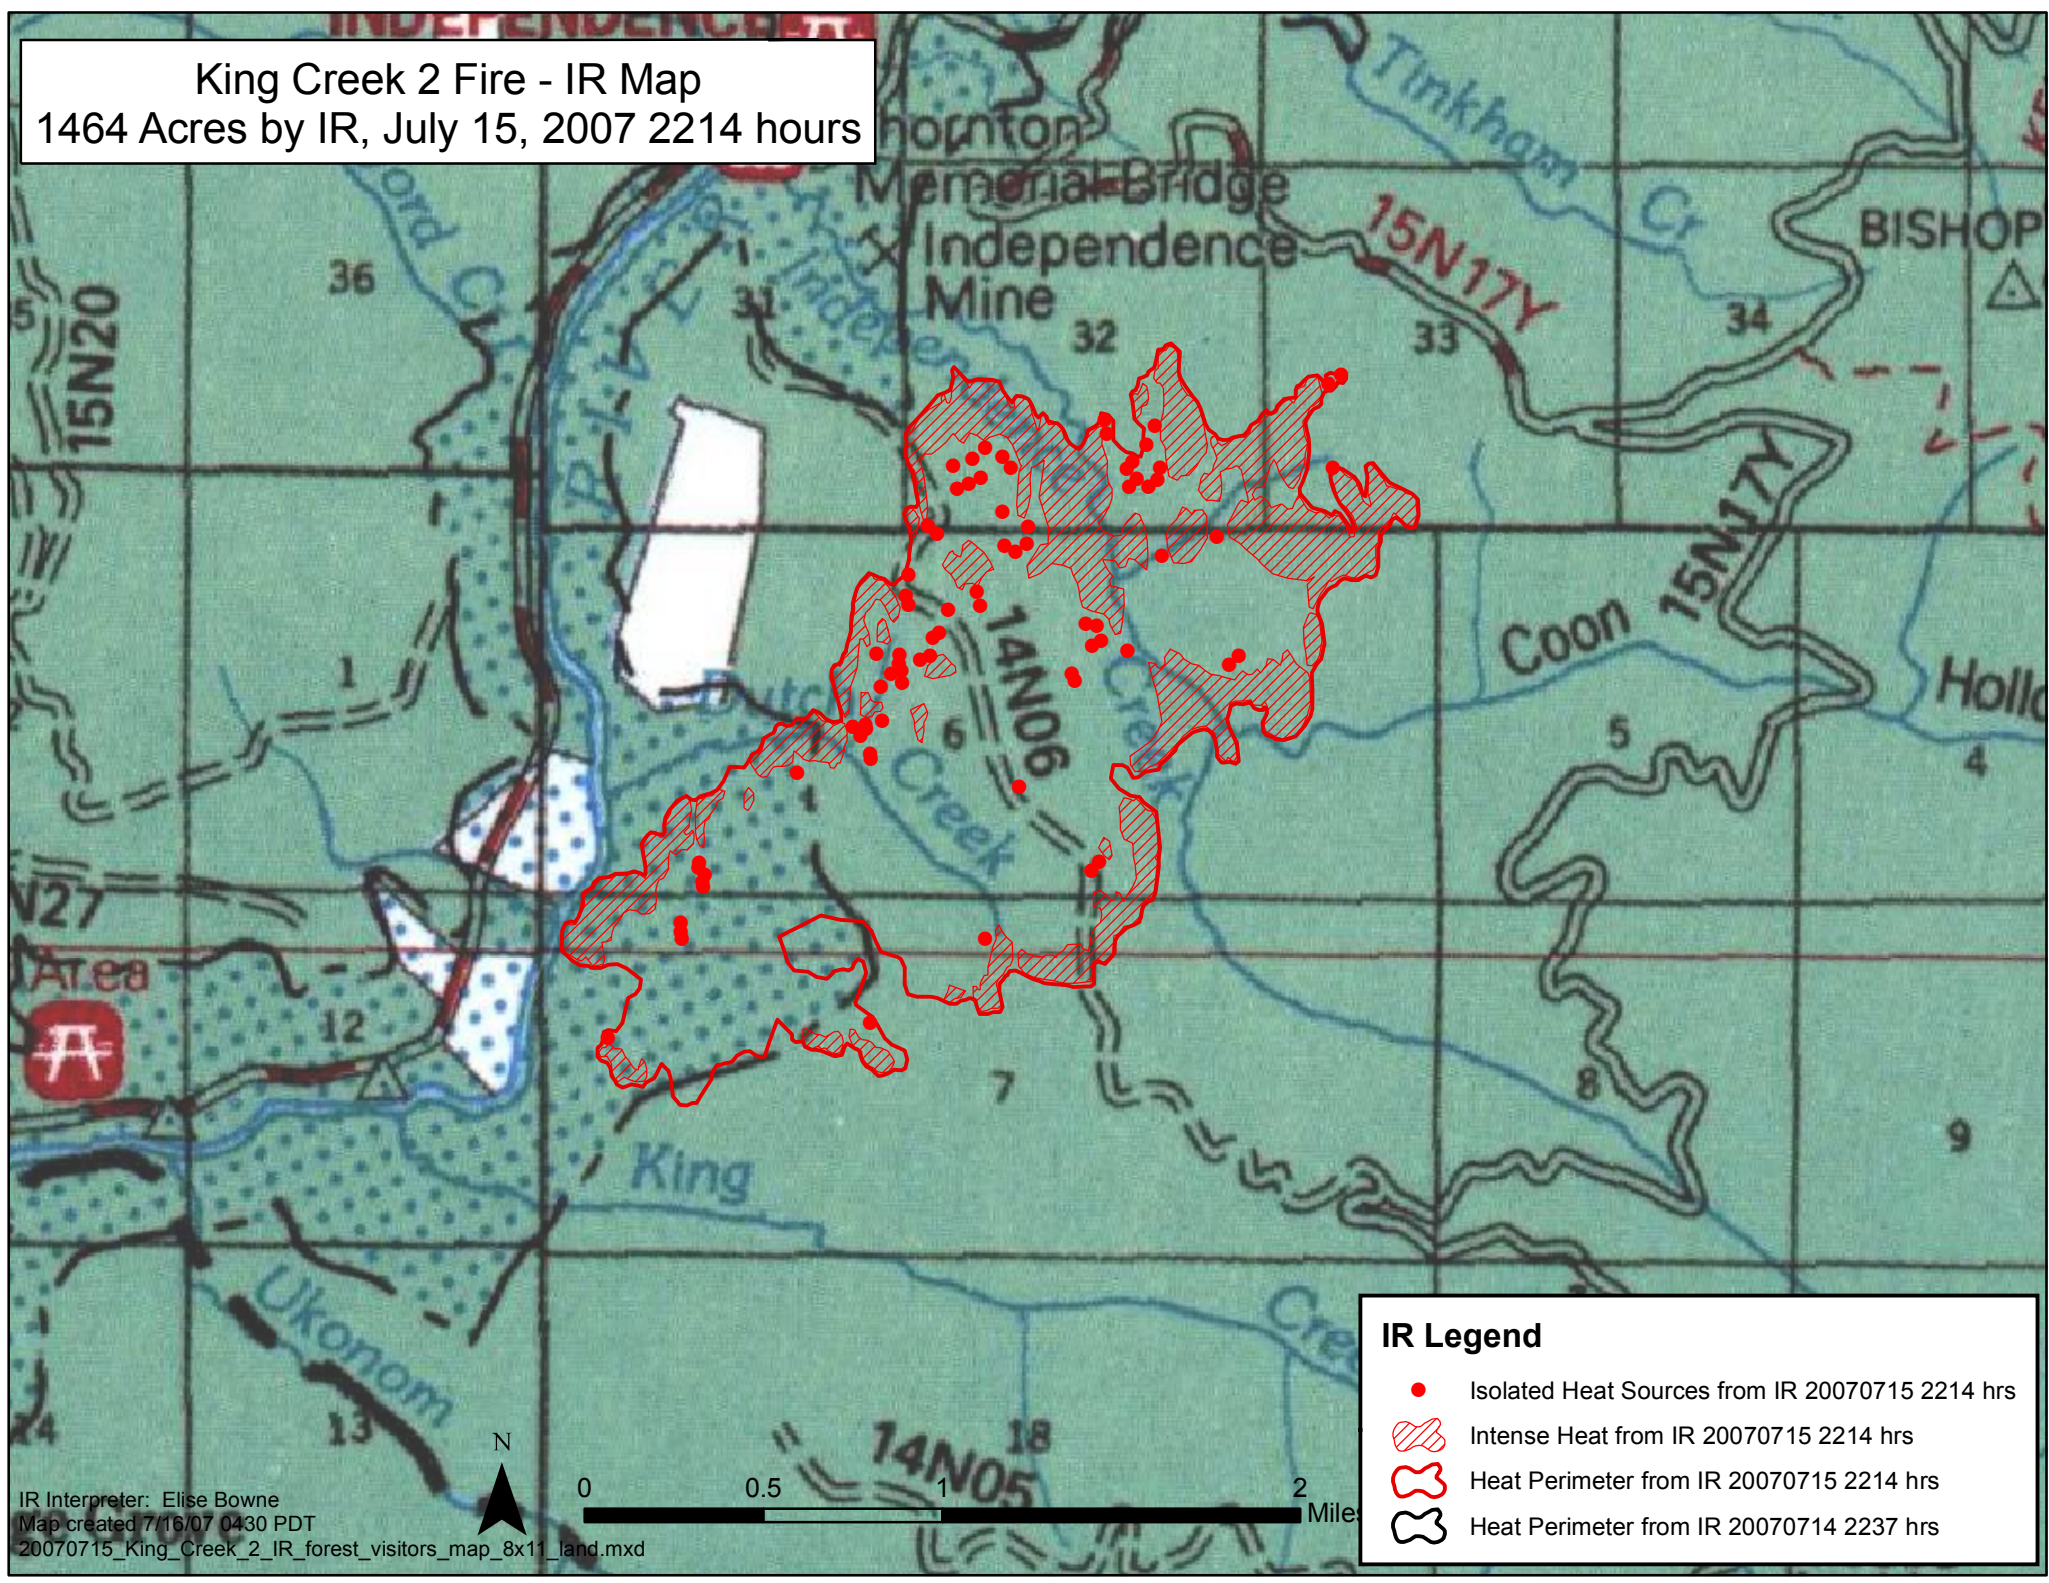

King Creek 2 Fire - IR Map
 1464 Acres by IR, July 15, 2007 2214 hours

IR Legend

- Isolated Heat Sources from IR 20070715 2214 hrs
- ▨ Intense Heat from IR 20070715 2214 hrs
- ⬮ Heat Perimeter from IR 20070715 2214 hrs
- ⬮ Heat Perimeter from IR 20070714 2237 hrs

IR Interpreter: Elise Bowne
 Map created 7/16/07 0430 PDT
 20070715_King_Creek_2_IR_forest_visitors_map_8x11_land.mxd