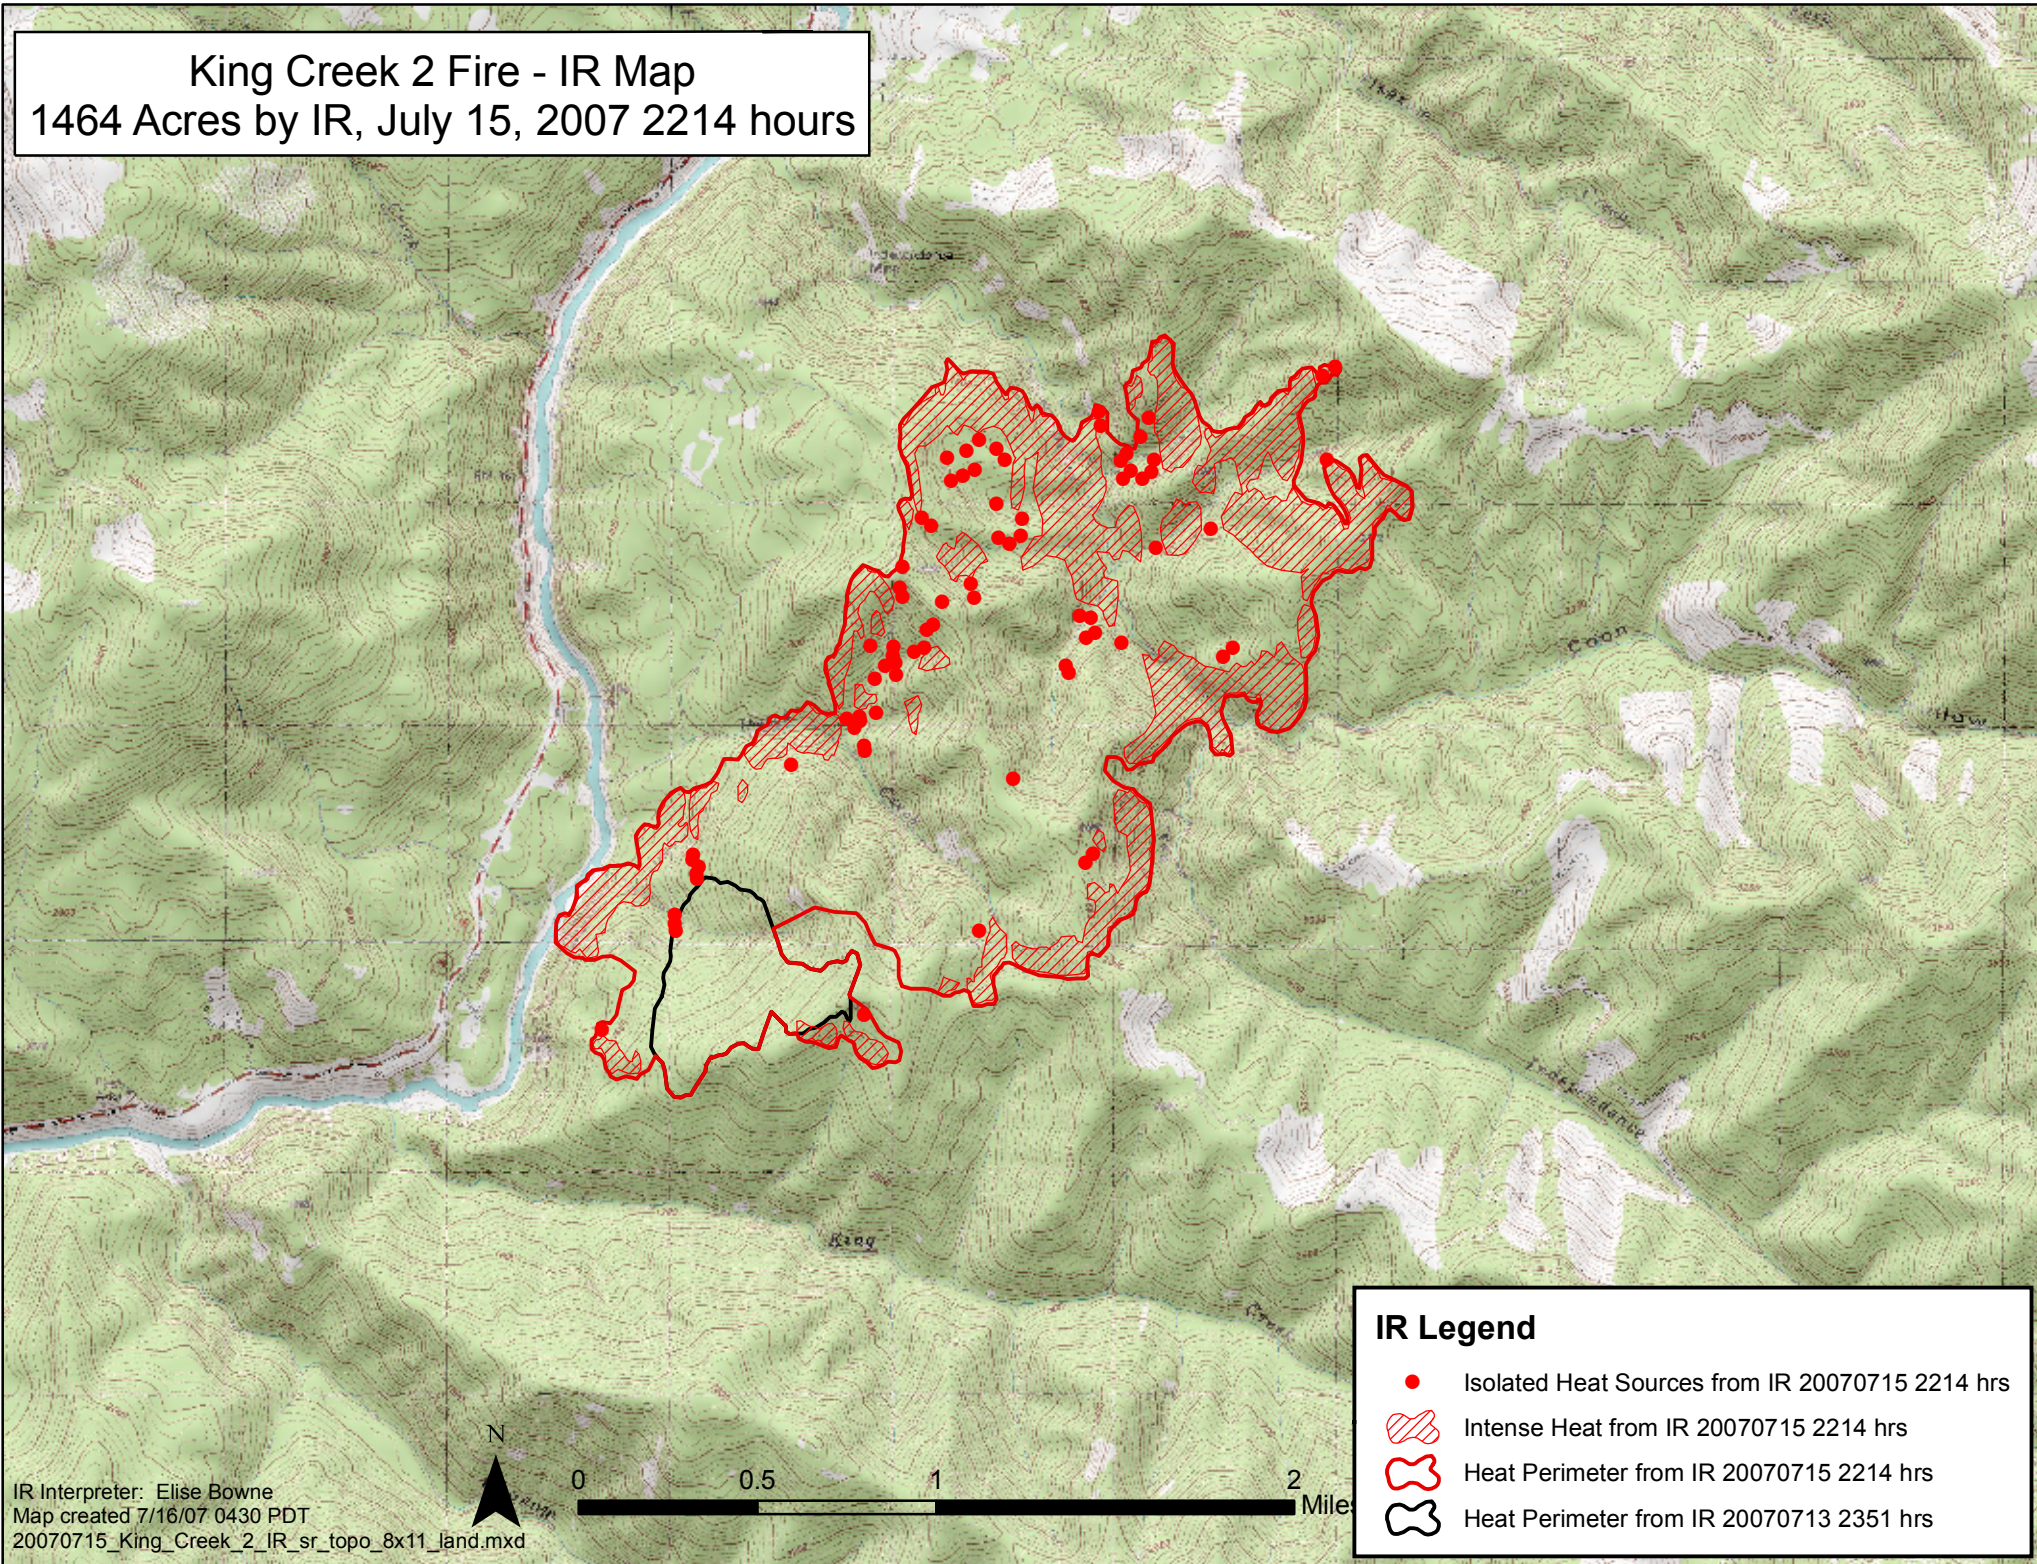

King Creek 2 Fire - IR Map  
1464 Acres by IR, July 15, 2007 2214 hours

- IR Legend**
- Isolated Heat Sources from IR 20070715 2214 hrs
  - ▨ Intense Heat from IR 20070715 2214 hrs
  - ⬮ Heat Perimeter from IR 20070715 2214 hrs
  - ⬮ Heat Perimeter from IR 20070713 2351 hrs

IR Interpreter: Elise Bowne  
Map created 7/16/07 0430 PDT  
20070715\_King\_Creek\_2\_IR\_sr\_topo\_8x11\_land.mxd