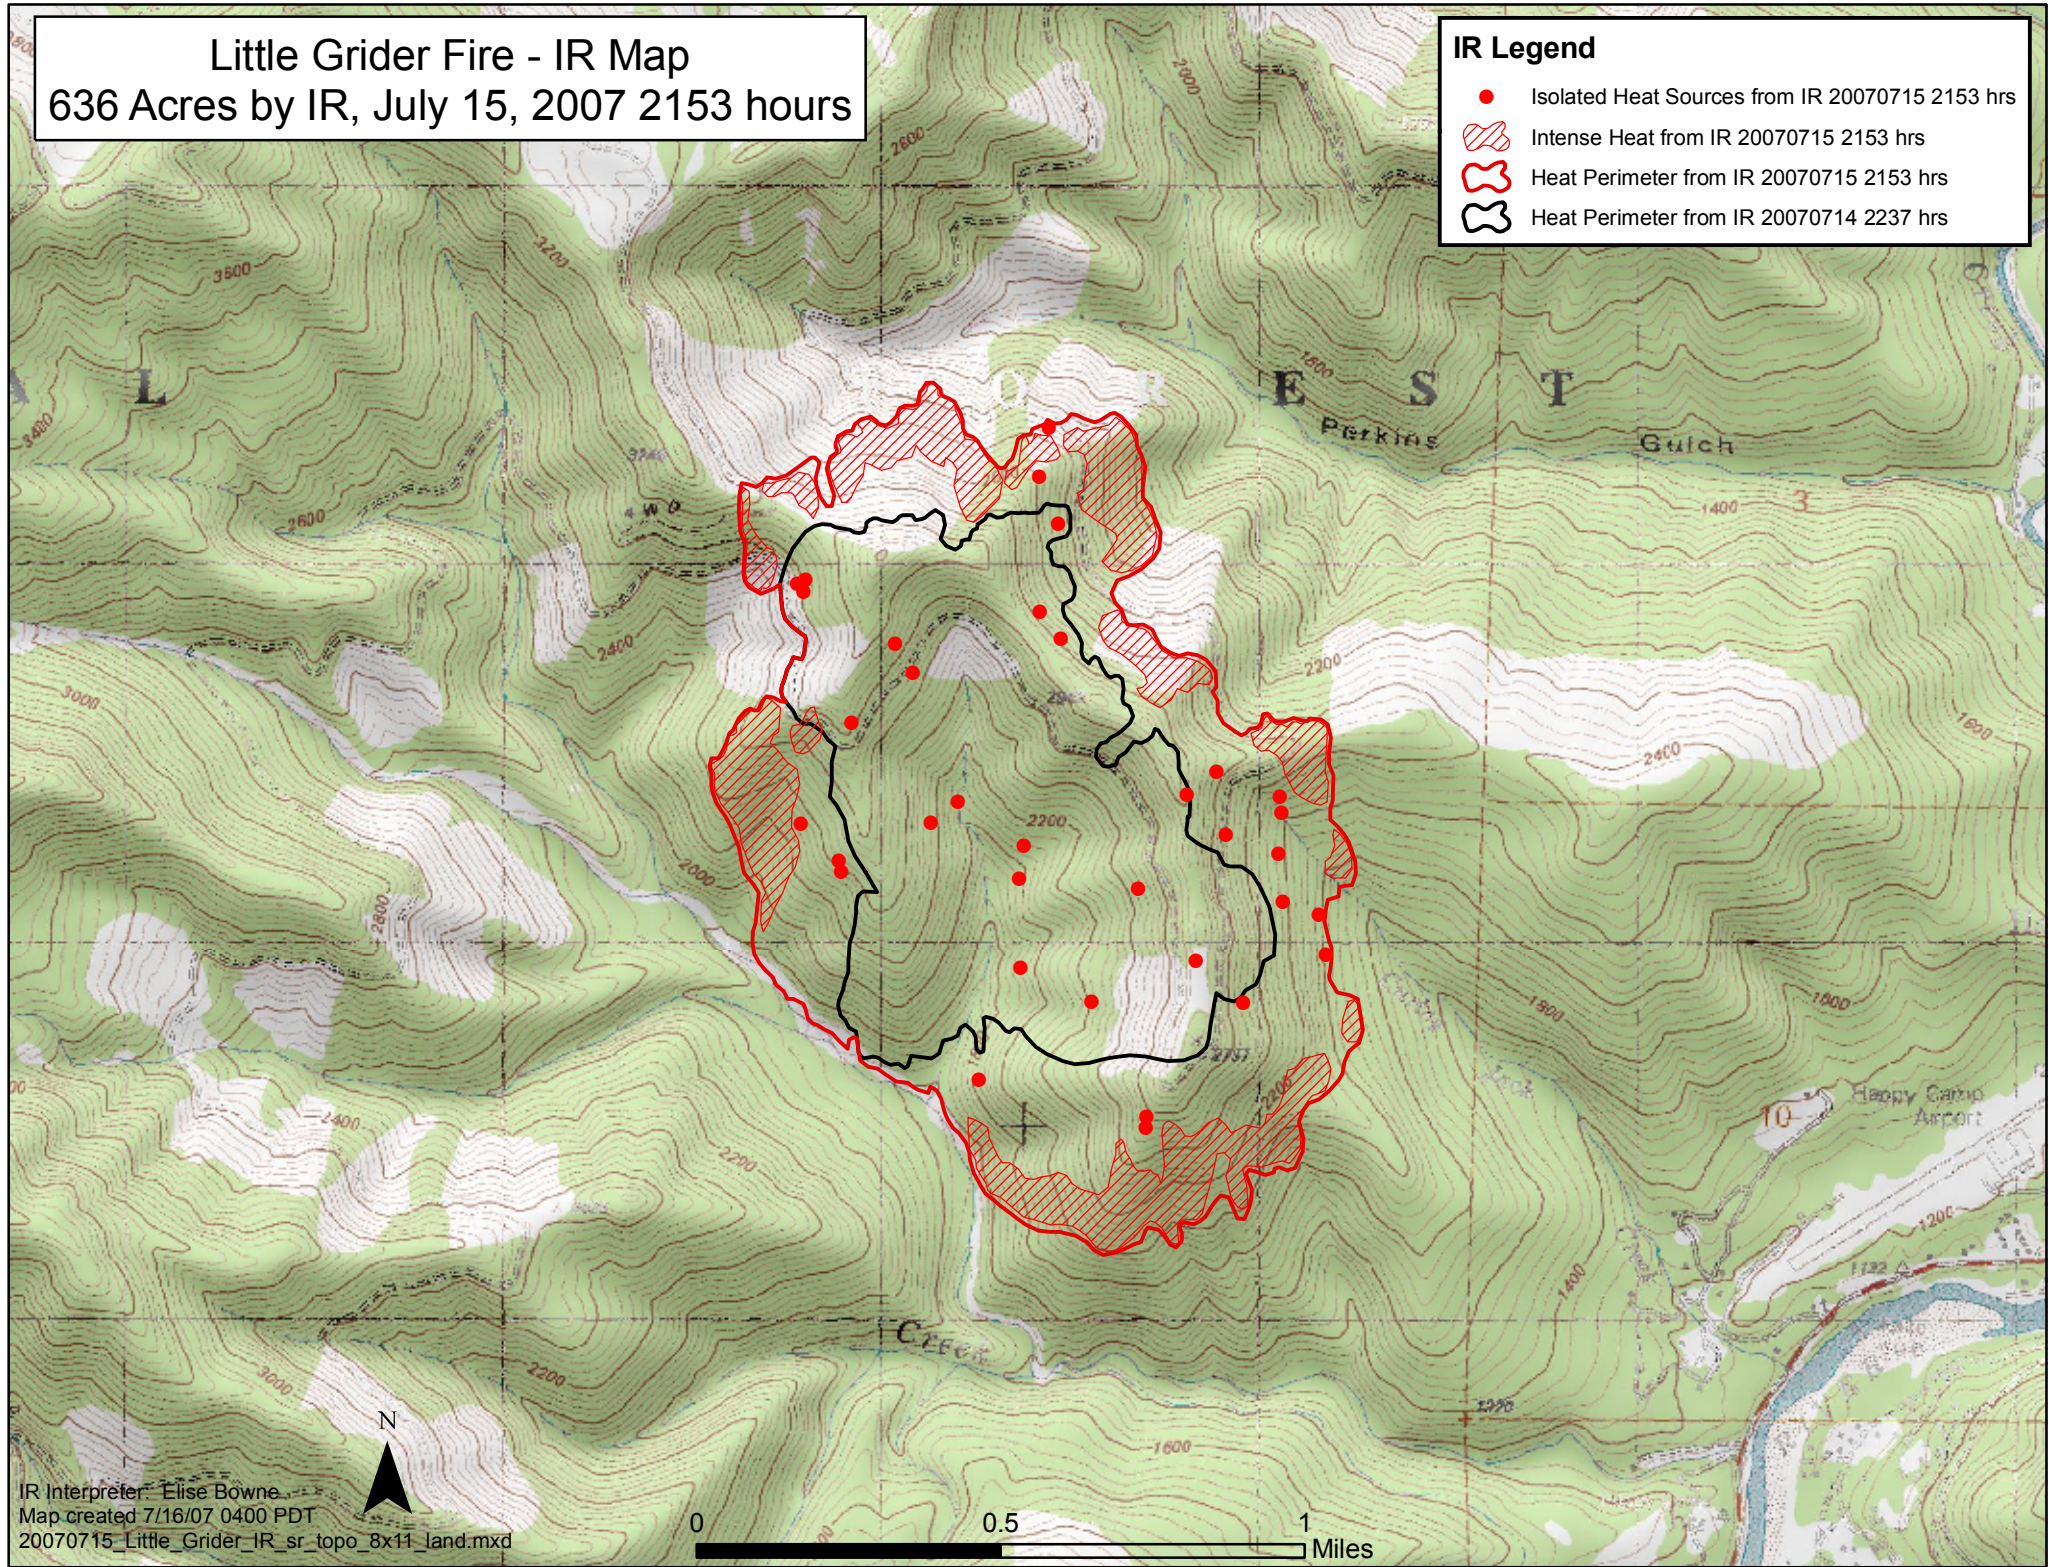

Little Grider Fire - IR Map

636 Acres by IR, July 15, 2007 2153 hours

IR Legend

- Isolated Heat Sources from IR 20070715 2153 hrs
- ▨ Intense Heat from IR 20070715 2153 hrs
- ⬮ Heat Perimeter from IR 20070715 2153 hrs
- ⬮ Heat Perimeter from IR 20070714 2237 hrs

IR Interpreter: Elise Bowne
Map created 7/16/07 0400 PDT
20070715_Little_Grider_IR_sr_topo_8x11_land.mxd