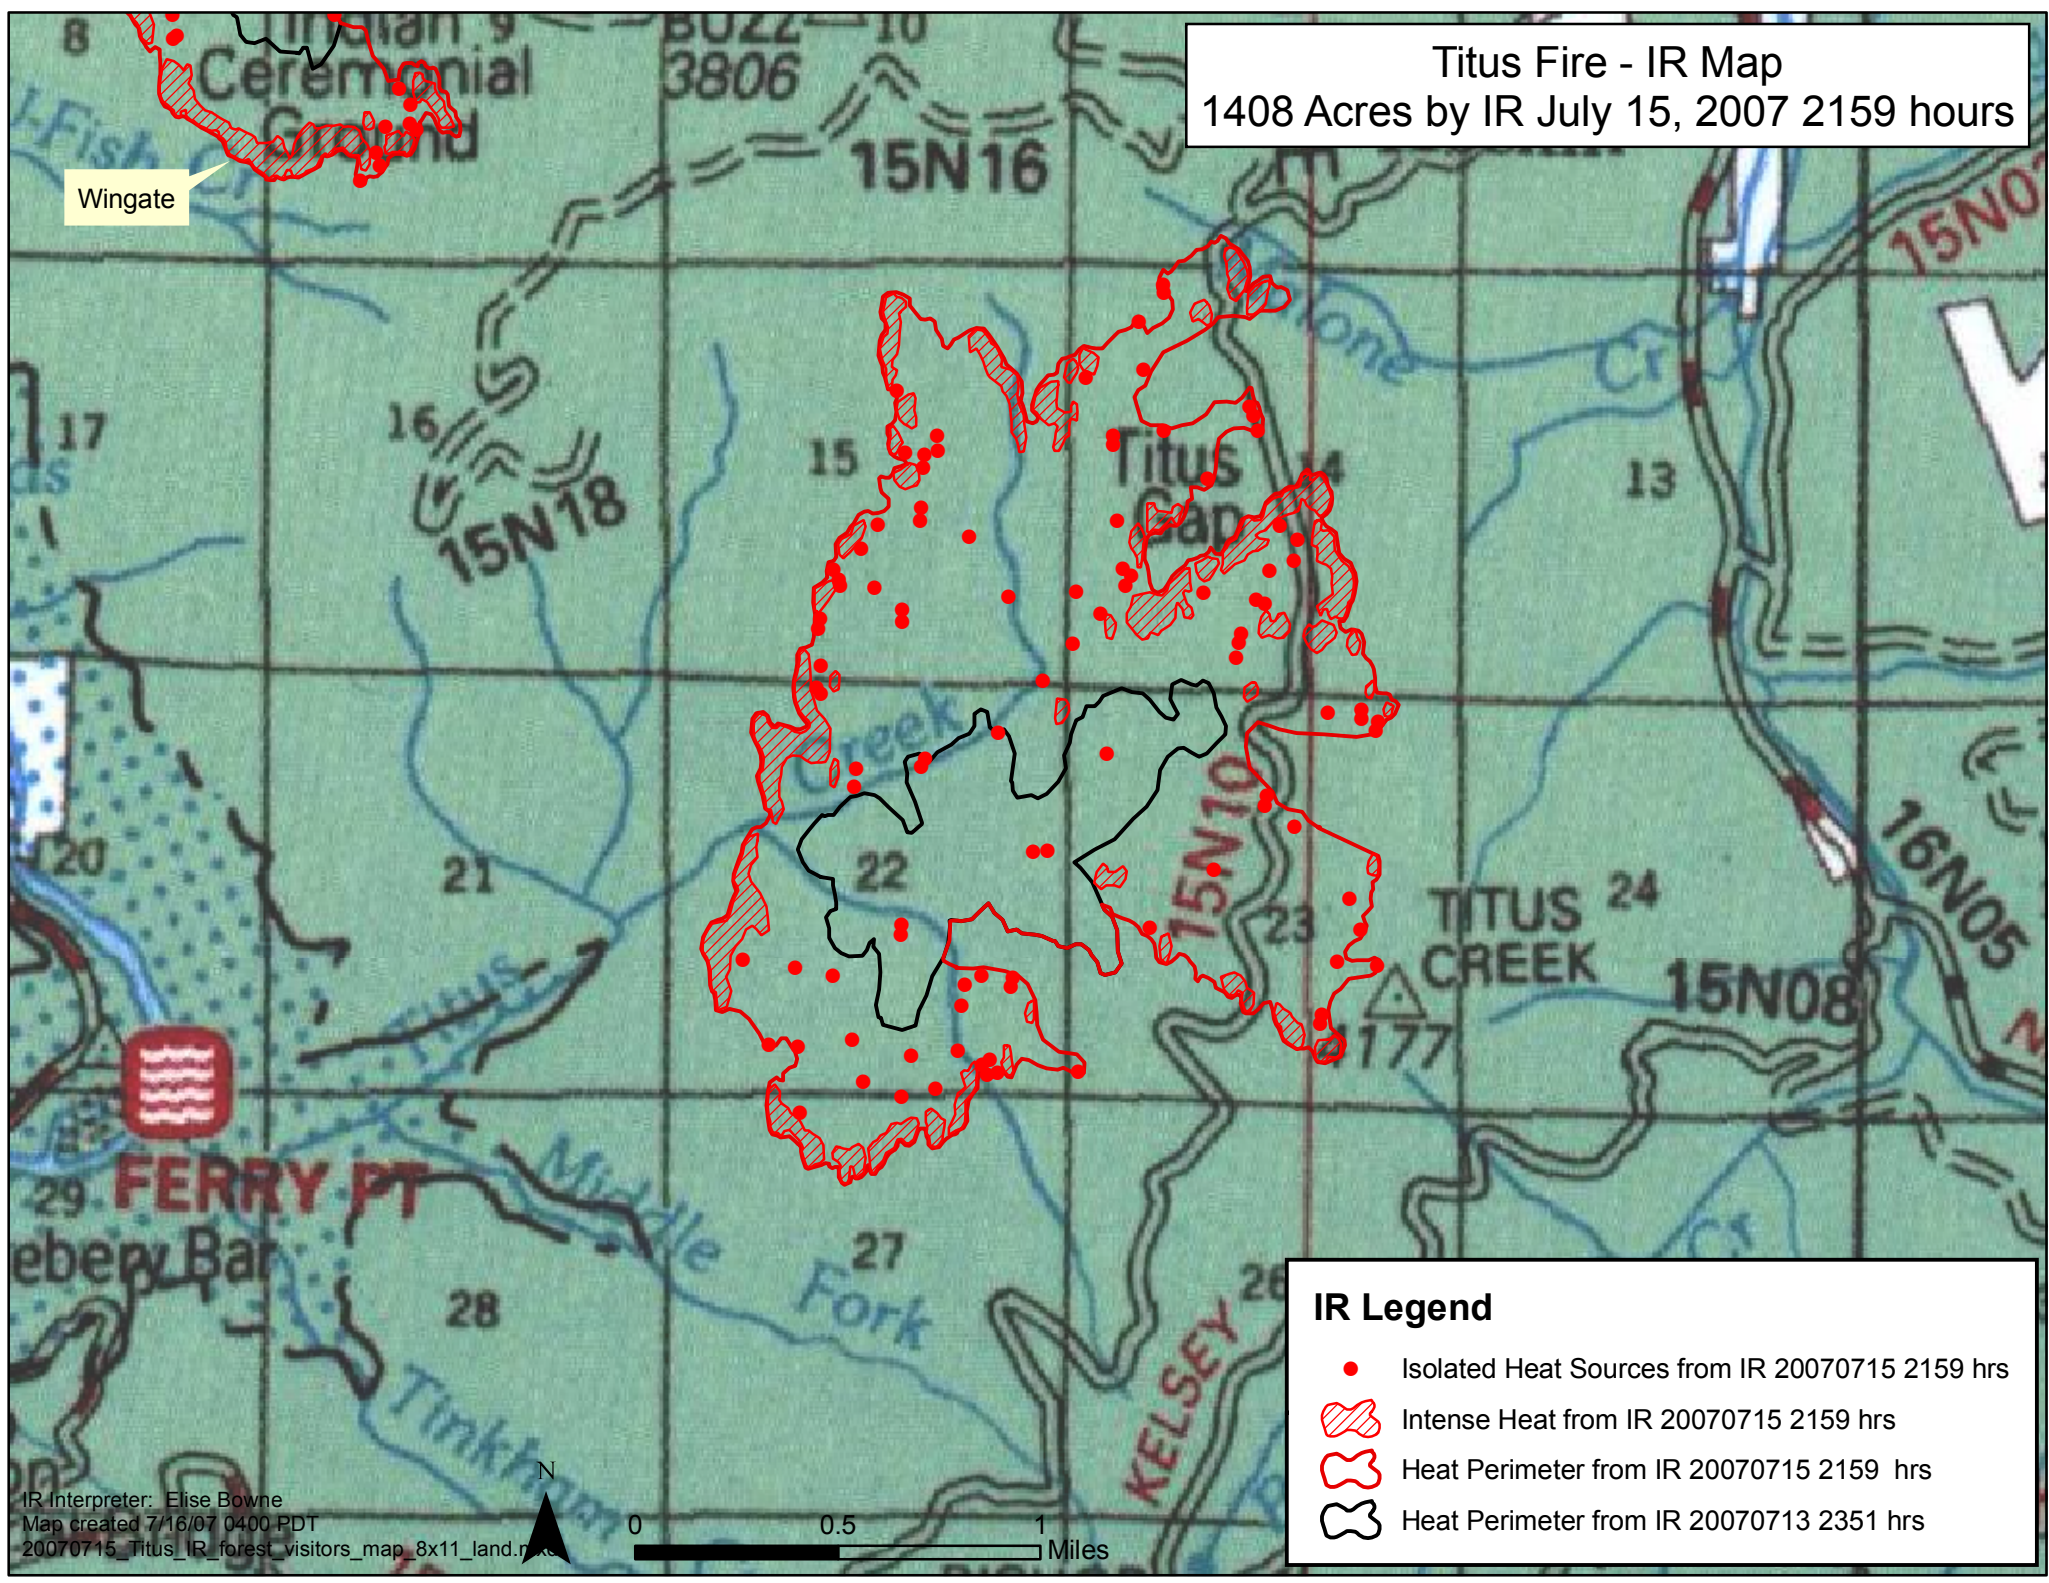

Titus Fire - IR Map  
1408 Acres by IR July 15, 2007 2159 hours

Wingate

**IR Legend**

- Isolated Heat Sources from IR 20070715 2159 hrs
- ▨ Intense Heat from IR 20070715 2159 hrs
- Heat Perimeter from IR 20070715 2159 hrs
- ⬭ Heat Perimeter from IR 20070713 2351 hrs