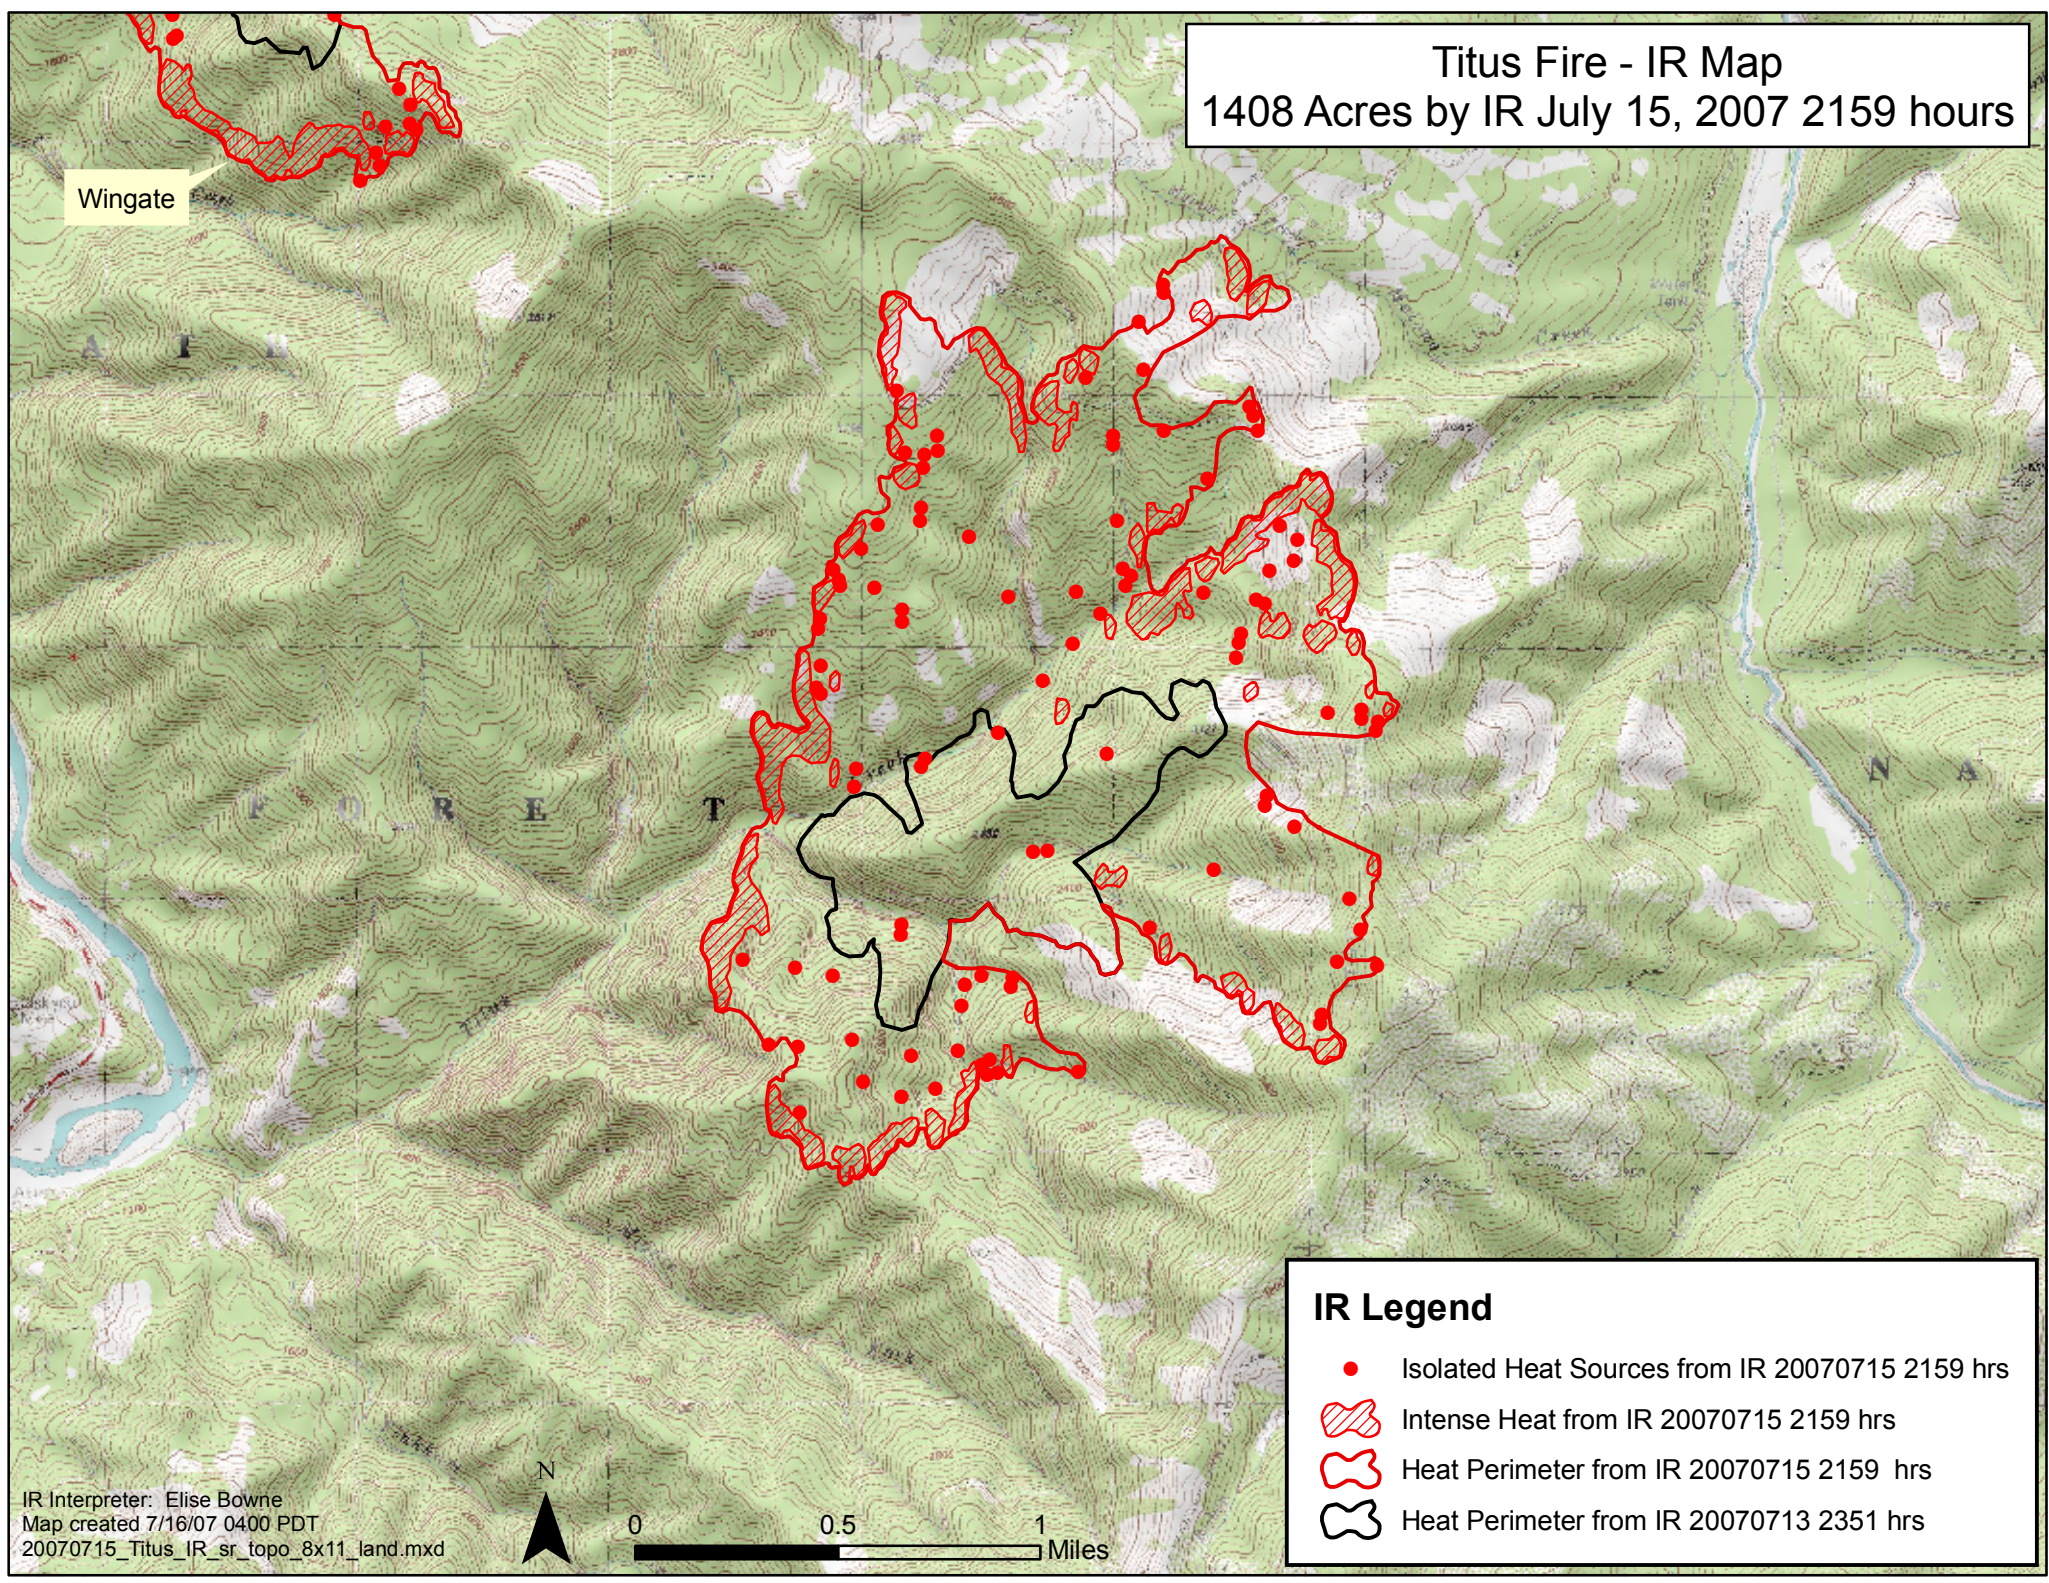

Titus Fire - IR Map
1408 Acres by IR July 15, 2007 2159 hours

Wingate

IR Legend

- Isolated Heat Sources from IR 20070715 2159 hrs
- ▨ Intense Heat from IR 20070715 2159 hrs
- Heat Perimeter from IR 20070715 2159 hrs
- ◻ Heat Perimeter from IR 20070713 2351 hrs

IR Interpreter: Elise Bowne
Map created 7/16/07 0400 PDT
20070715_Titus_IR_sr_topo_8x11_land.mxd