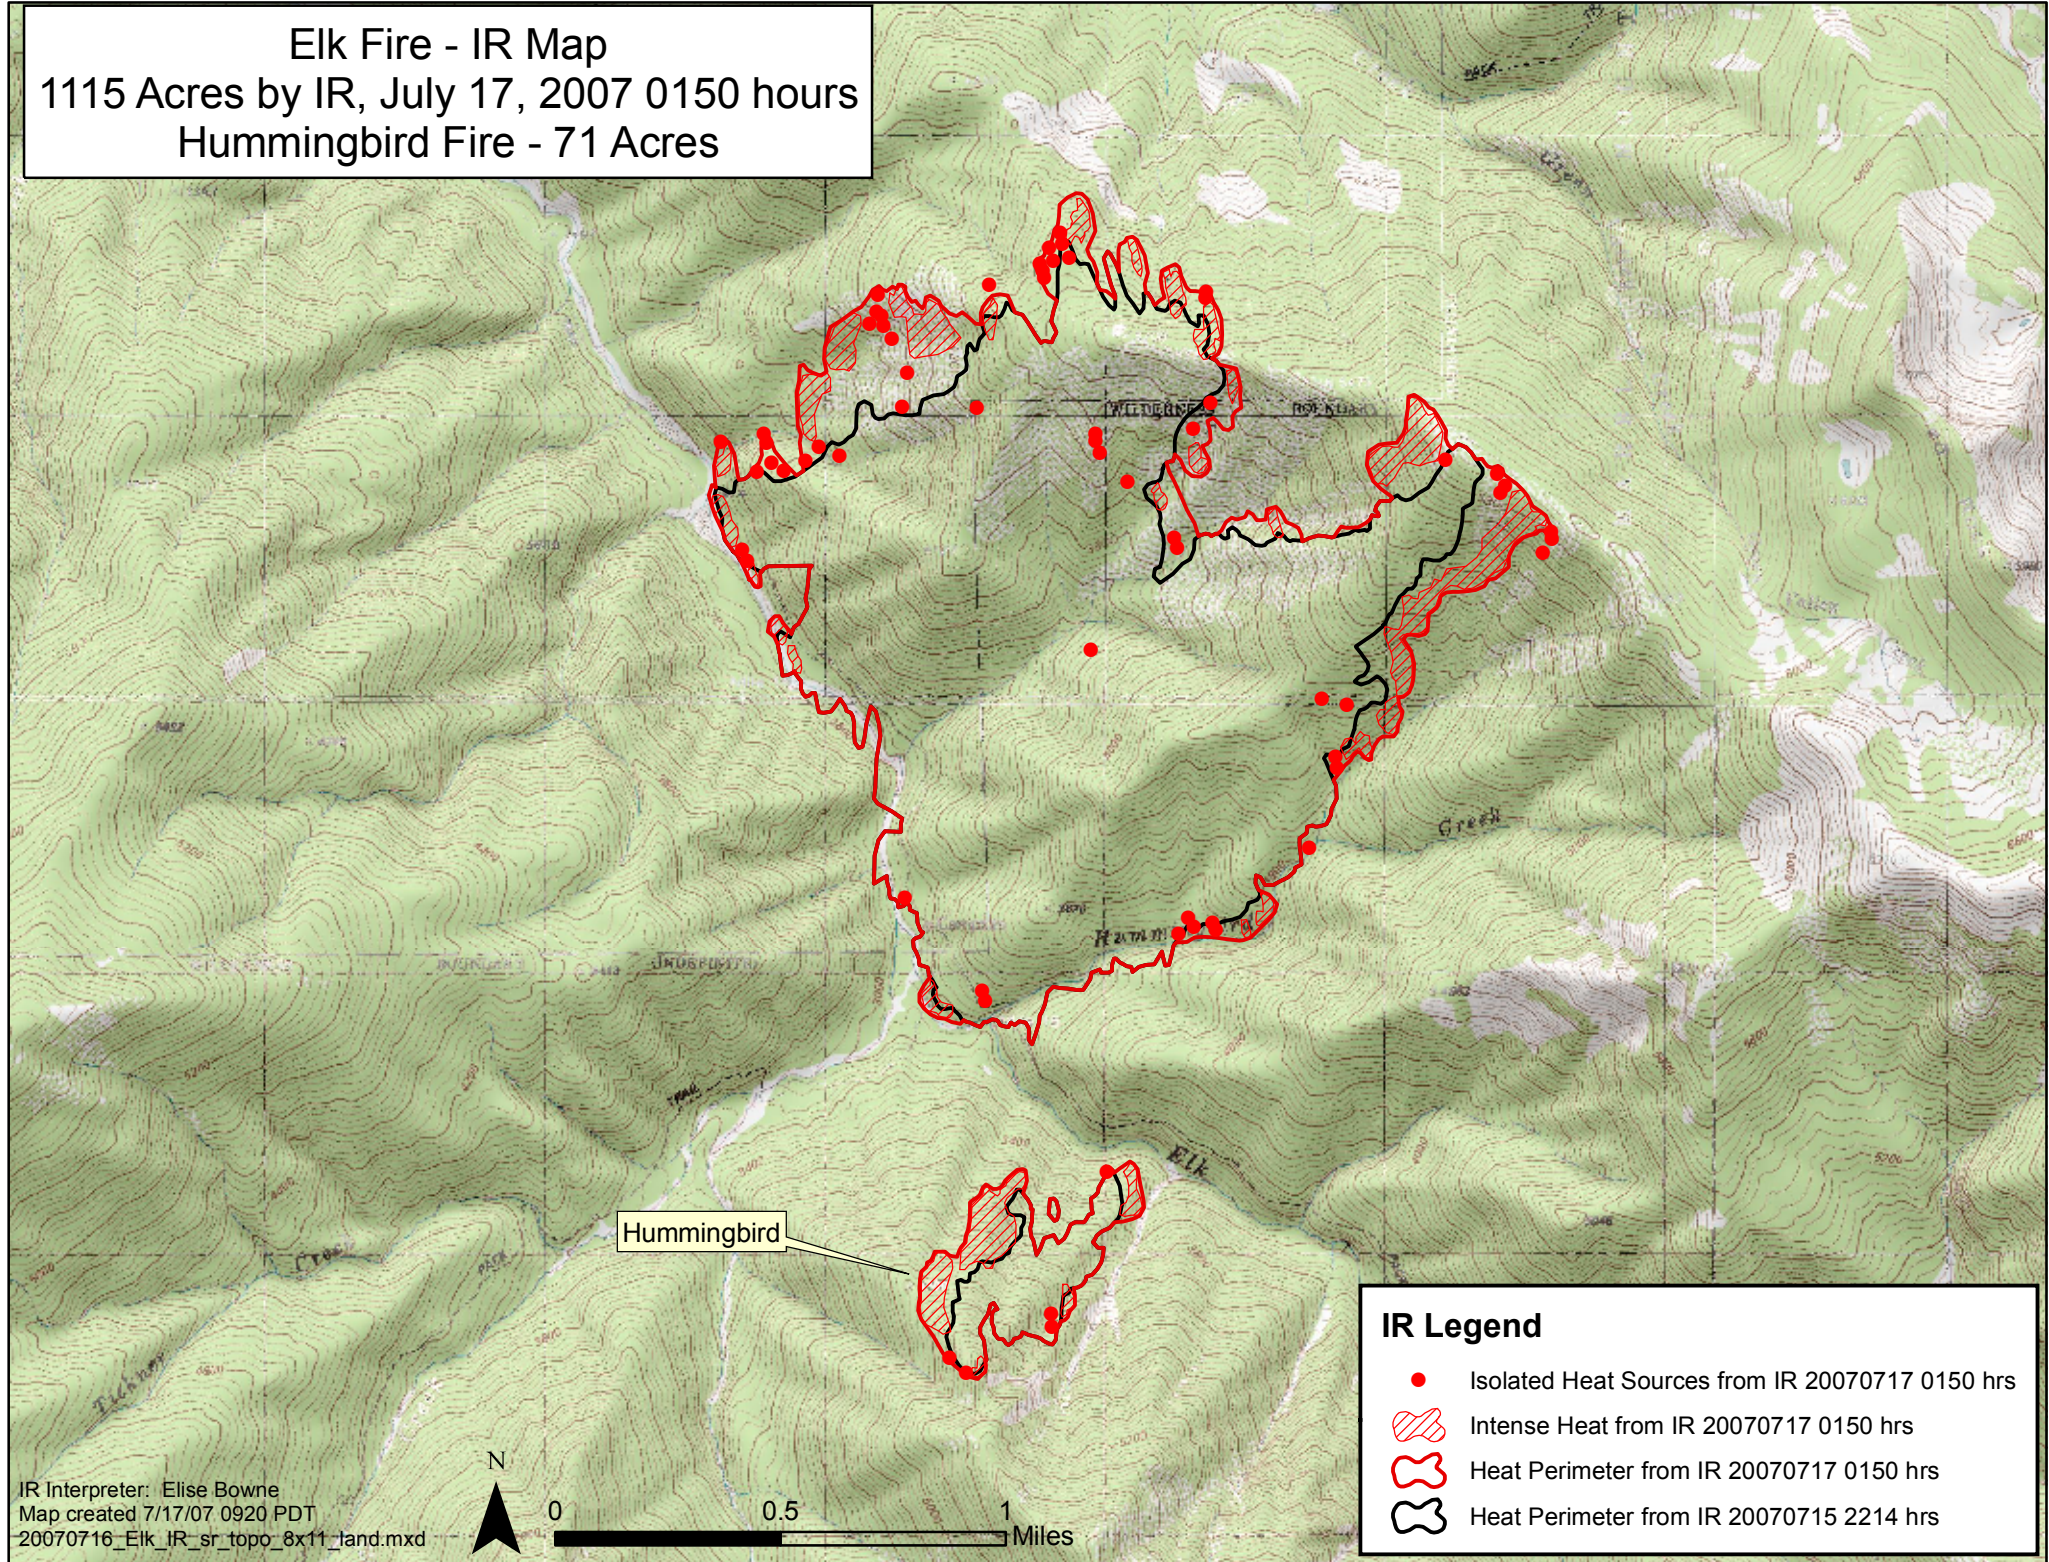

Elk Fire - IR Map
1115 Acres by IR, July 17, 2007 0150 hours
Hummingbird Fire - 71 Acres

Hummingbird

IR Legend

- Isolated Heat Sources from IR 20070717 0150 hrs
- ▨ Intense Heat from IR 20070717 0150 hrs
- ⬮ Heat Perimeter from IR 20070717 0150 hrs
- ⬮ Heat Perimeter from IR 20070715 2214 hrs

IR Interpreter: Elise Bowne
Map created 7/17/07 0920 PDT
20070716_Elk_IR_sr_topo_8x11_land.mxd