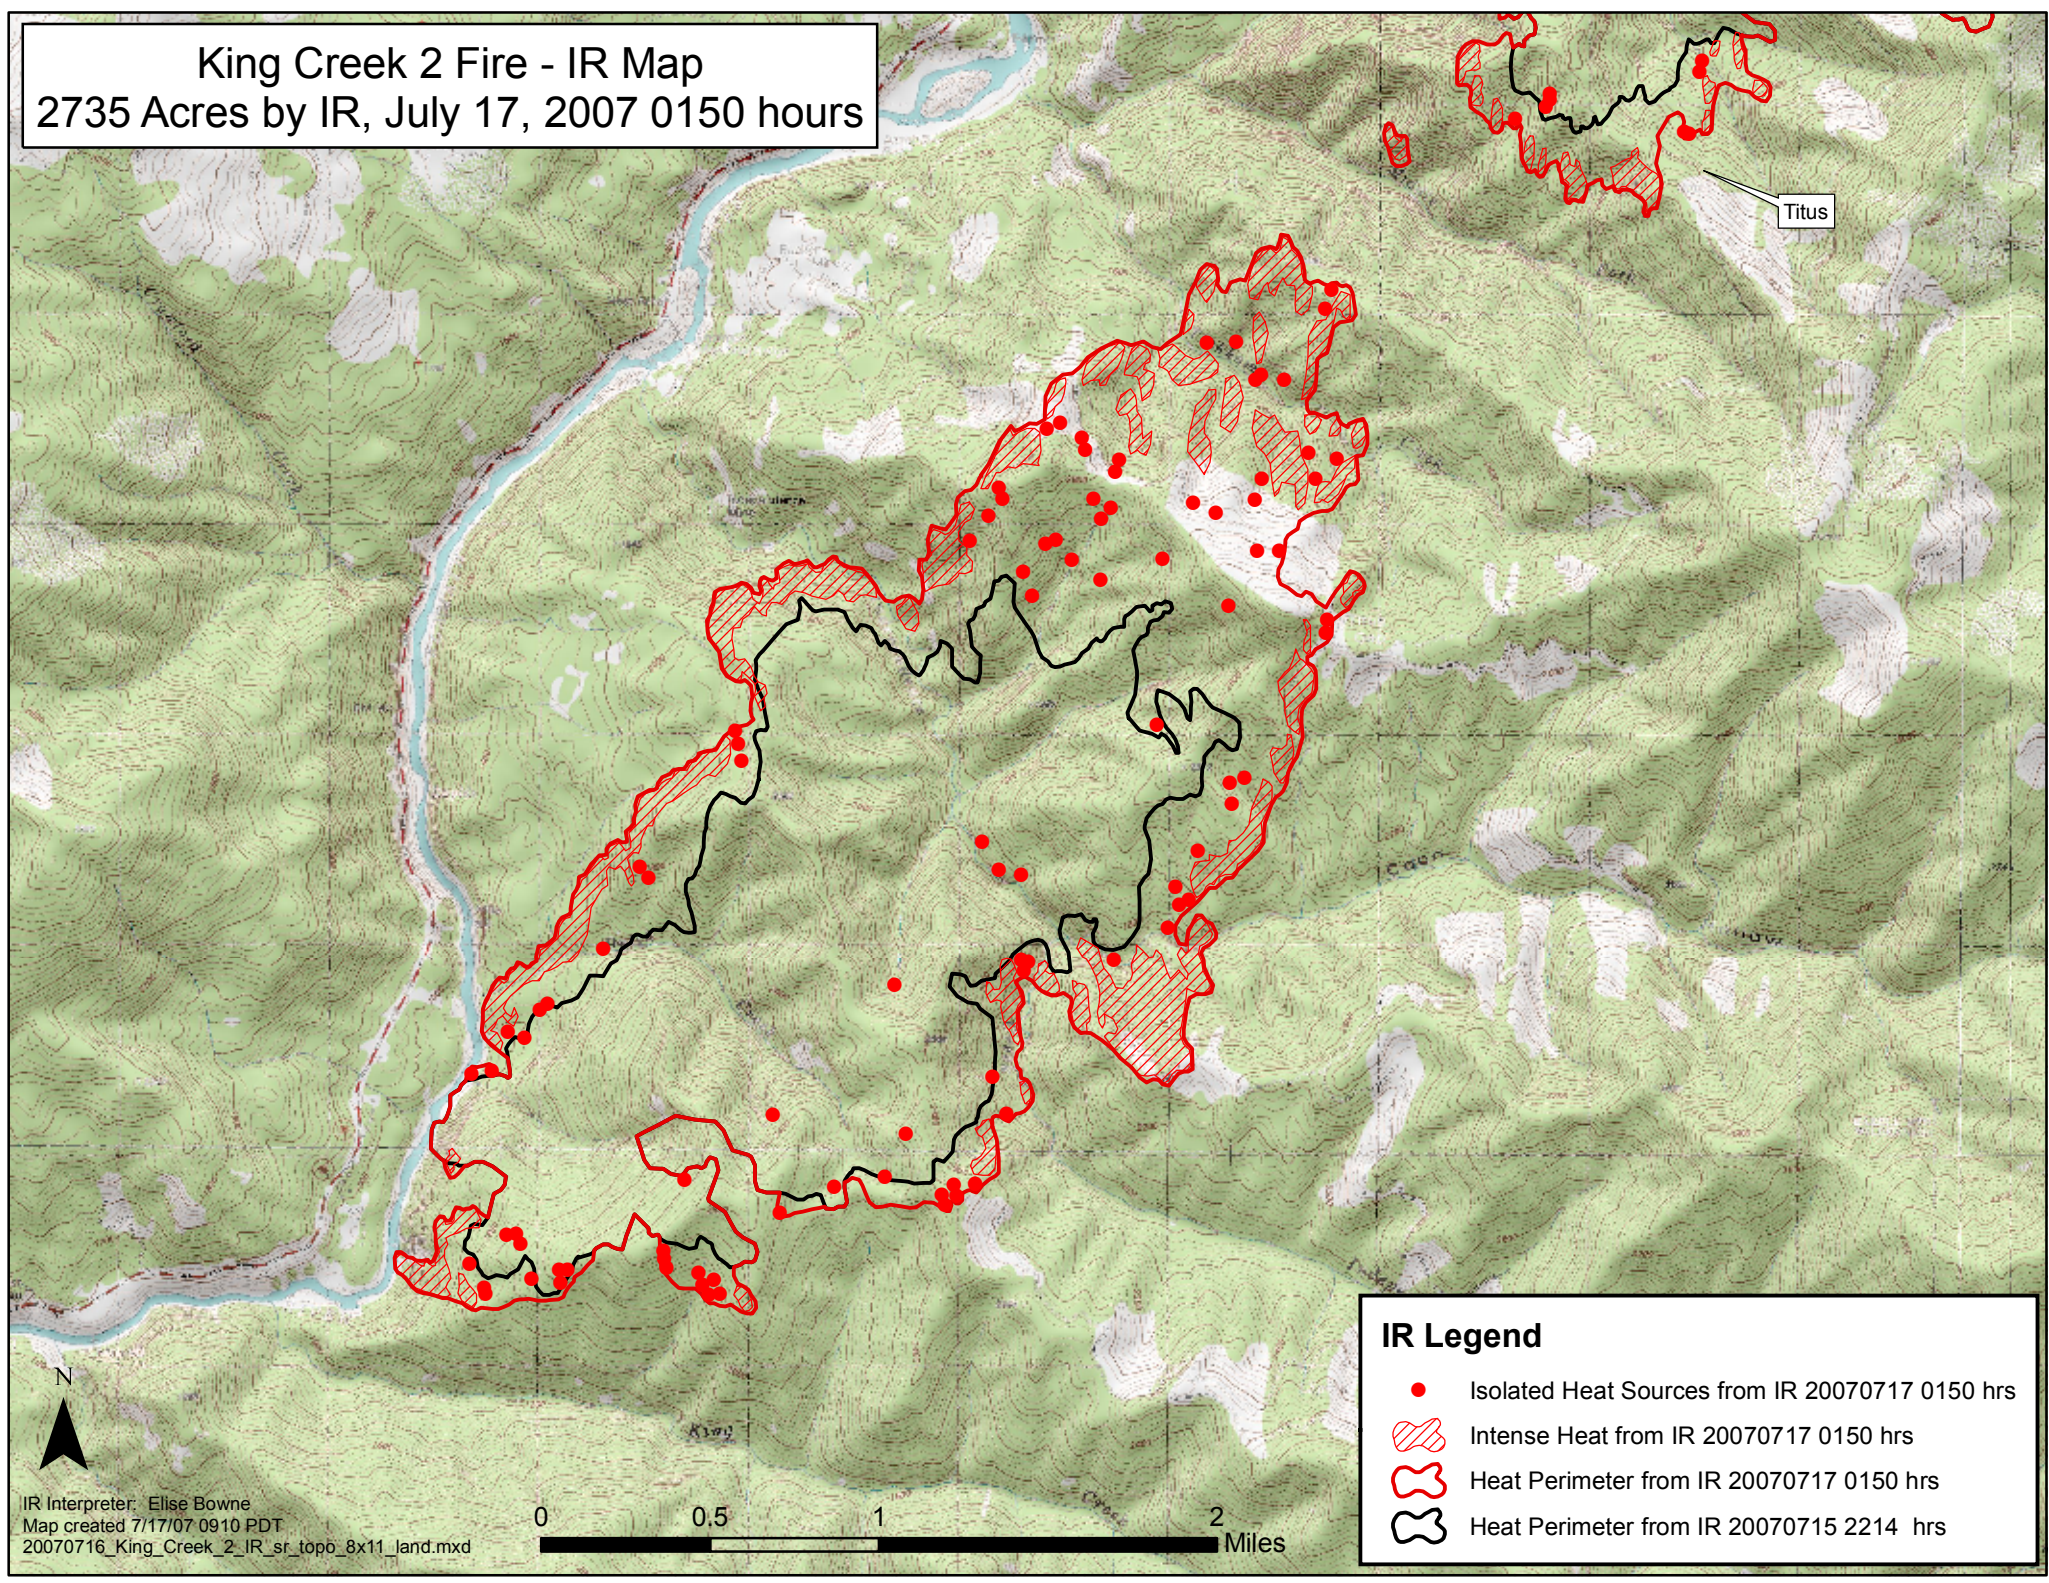

King Creek 2 Fire - IR Map  
2735 Acres by IR, July 17, 2007 0150 hours

Titus

**IR Legend**

- Isolated Heat Sources from IR 20070717 0150 hrs
- ▨ Intense Heat from IR 20070717 0150 hrs
- ⬮ Heat Perimeter from IR 20070717 0150 hrs
- ⬮ Heat Perimeter from IR 20070715 2214 hrs

IR Interpreter: Elise Bowne  
Map created 7/17/07 0910 PDT  
20070716\_King\_Creek\_2\_IR\_sr\_topo\_8x11\_land.mxd

0 0.5 1 2 Miles