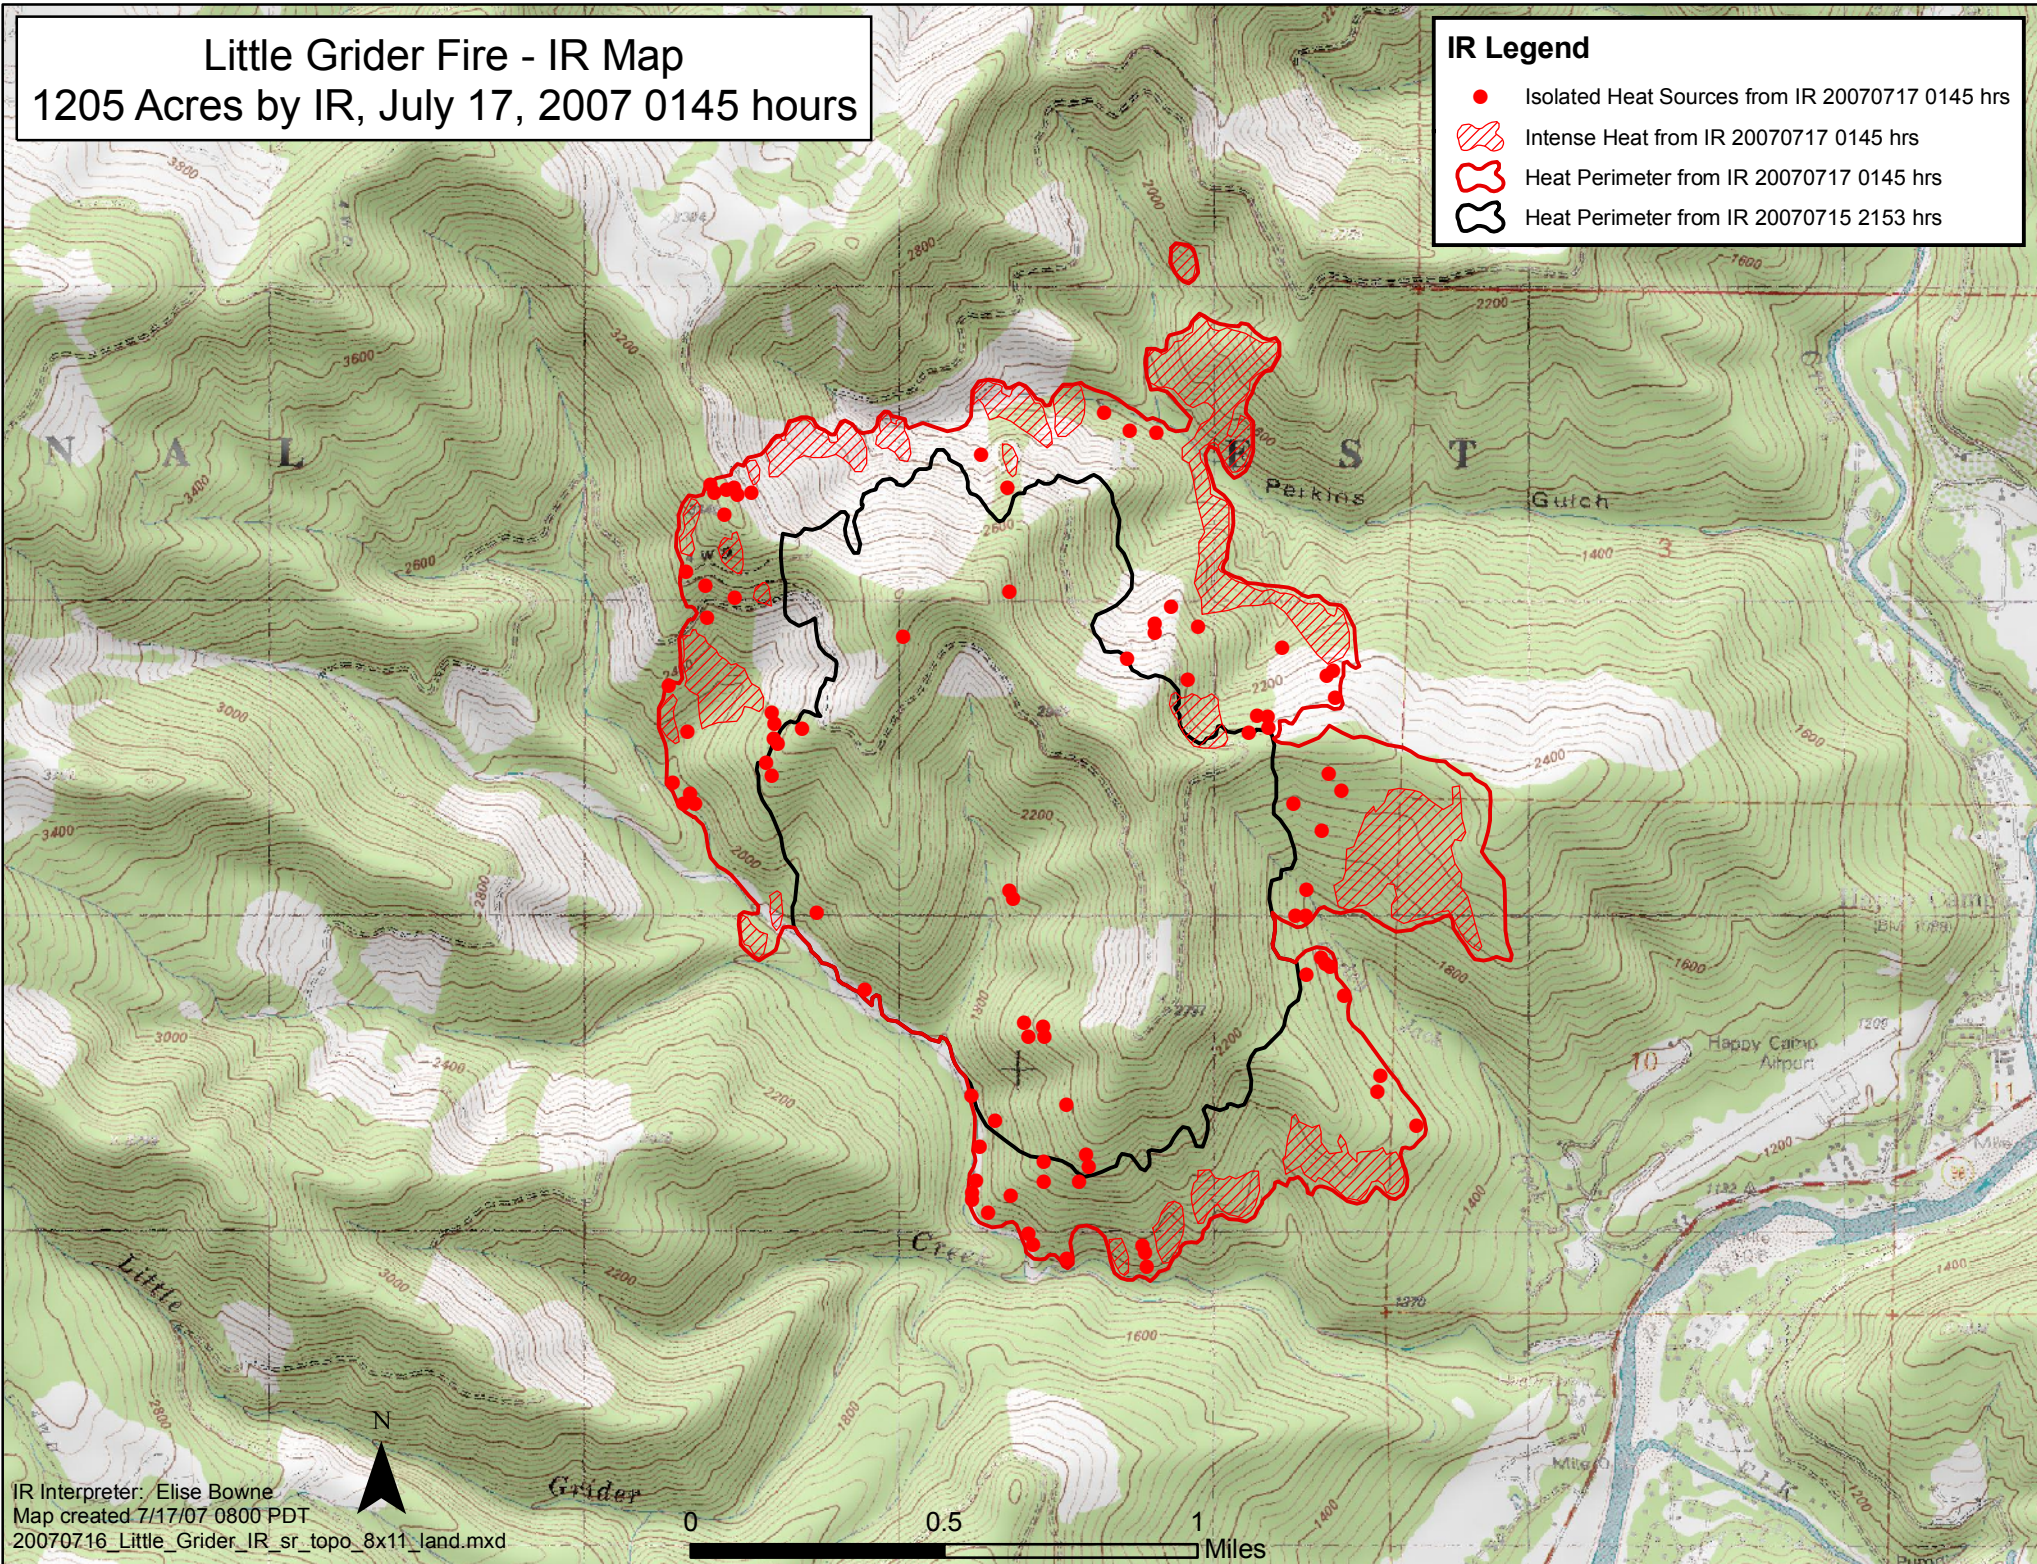

Little Grider Fire - IR Map

1205 Acres by IR, July 17, 2007 0145 hours

IR Legend

- Isolated Heat Sources from IR 20070717 0145 hrs
- ▨ Intense Heat from IR 20070717 0145 hrs
- ⬮ Heat Perimeter from IR 20070717 0145 hrs
- ⬮ Heat Perimeter from IR 20070715 2153 hrs

IR Interpreter: Elise Bowne
Map created 7/17/07 0800 PDT
20070716_Little_Grider_IR_sr_topo_8x11_land.mxd