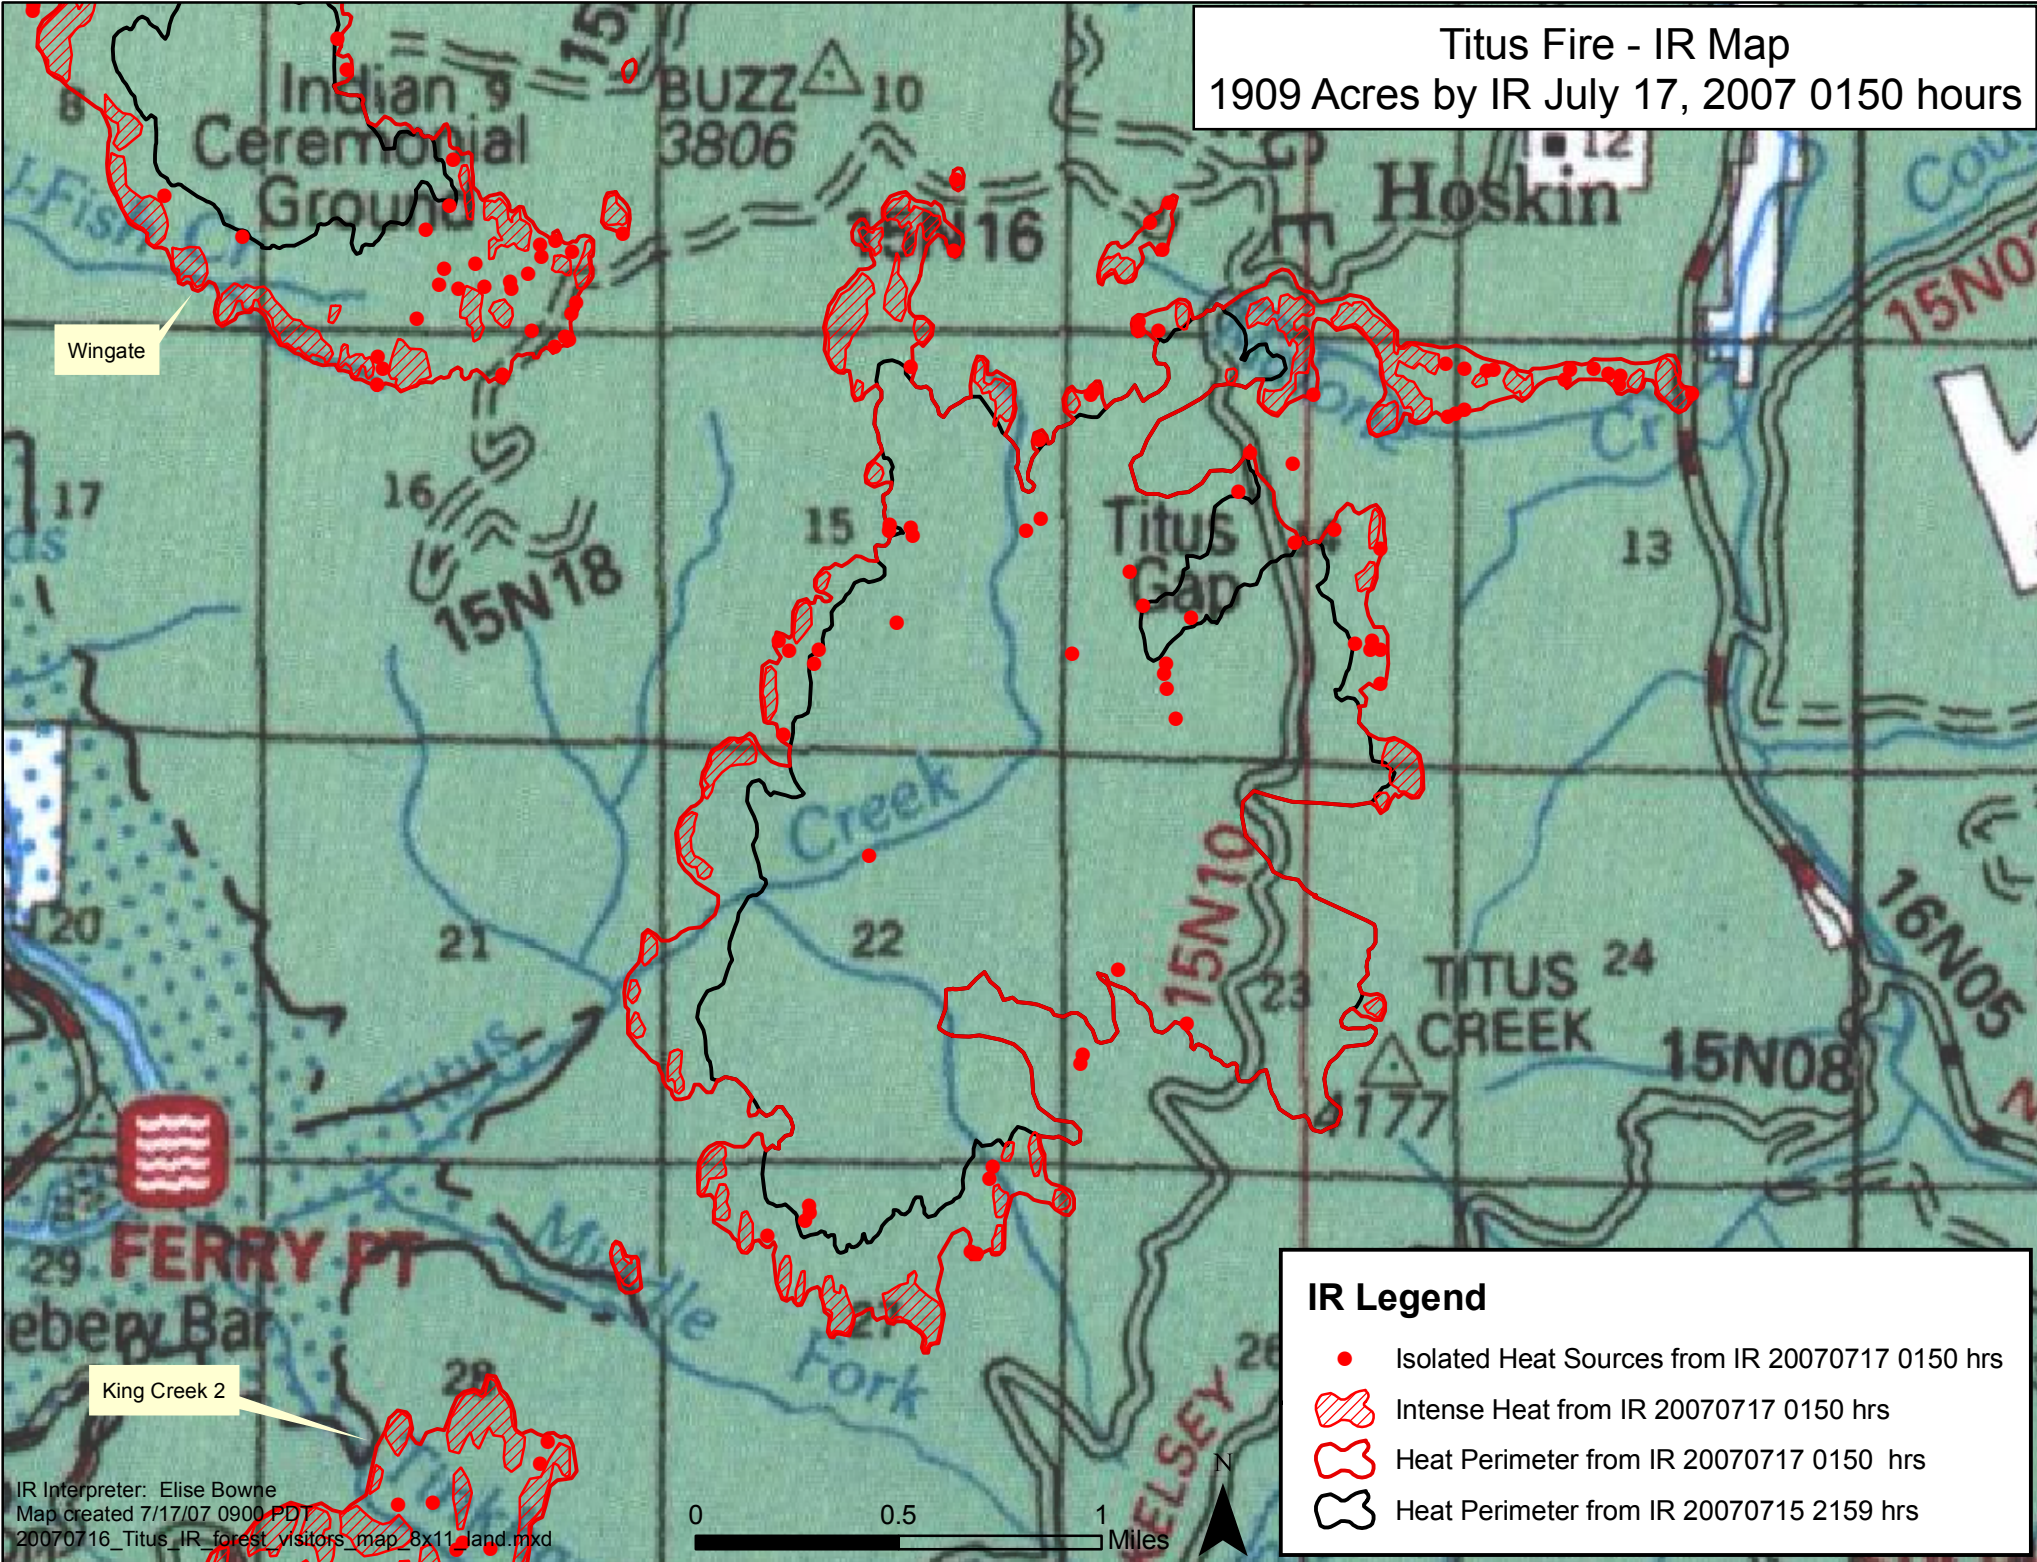

Titus Fire - IR Map  
1909 Acres by IR July 17, 2007 0150 hours

Wingate

King Creek 2

**IR Legend**

- Isolated Heat Sources from IR 20070717 0150 hrs
- ▨ Intense Heat from IR 20070717 0150 hrs
- Heat Perimeter from IR 20070717 0150 hrs
- ⊖ Heat Perimeter from IR 20070715 2159 hrs

IR Interpreter: Elise Bowne  
Map created 7/17/07 0900 PDT  
20070716\_Titus\_IR\_forest\_visitors\_map\_8x11\_land.mxd

0 0.5 1 Miles