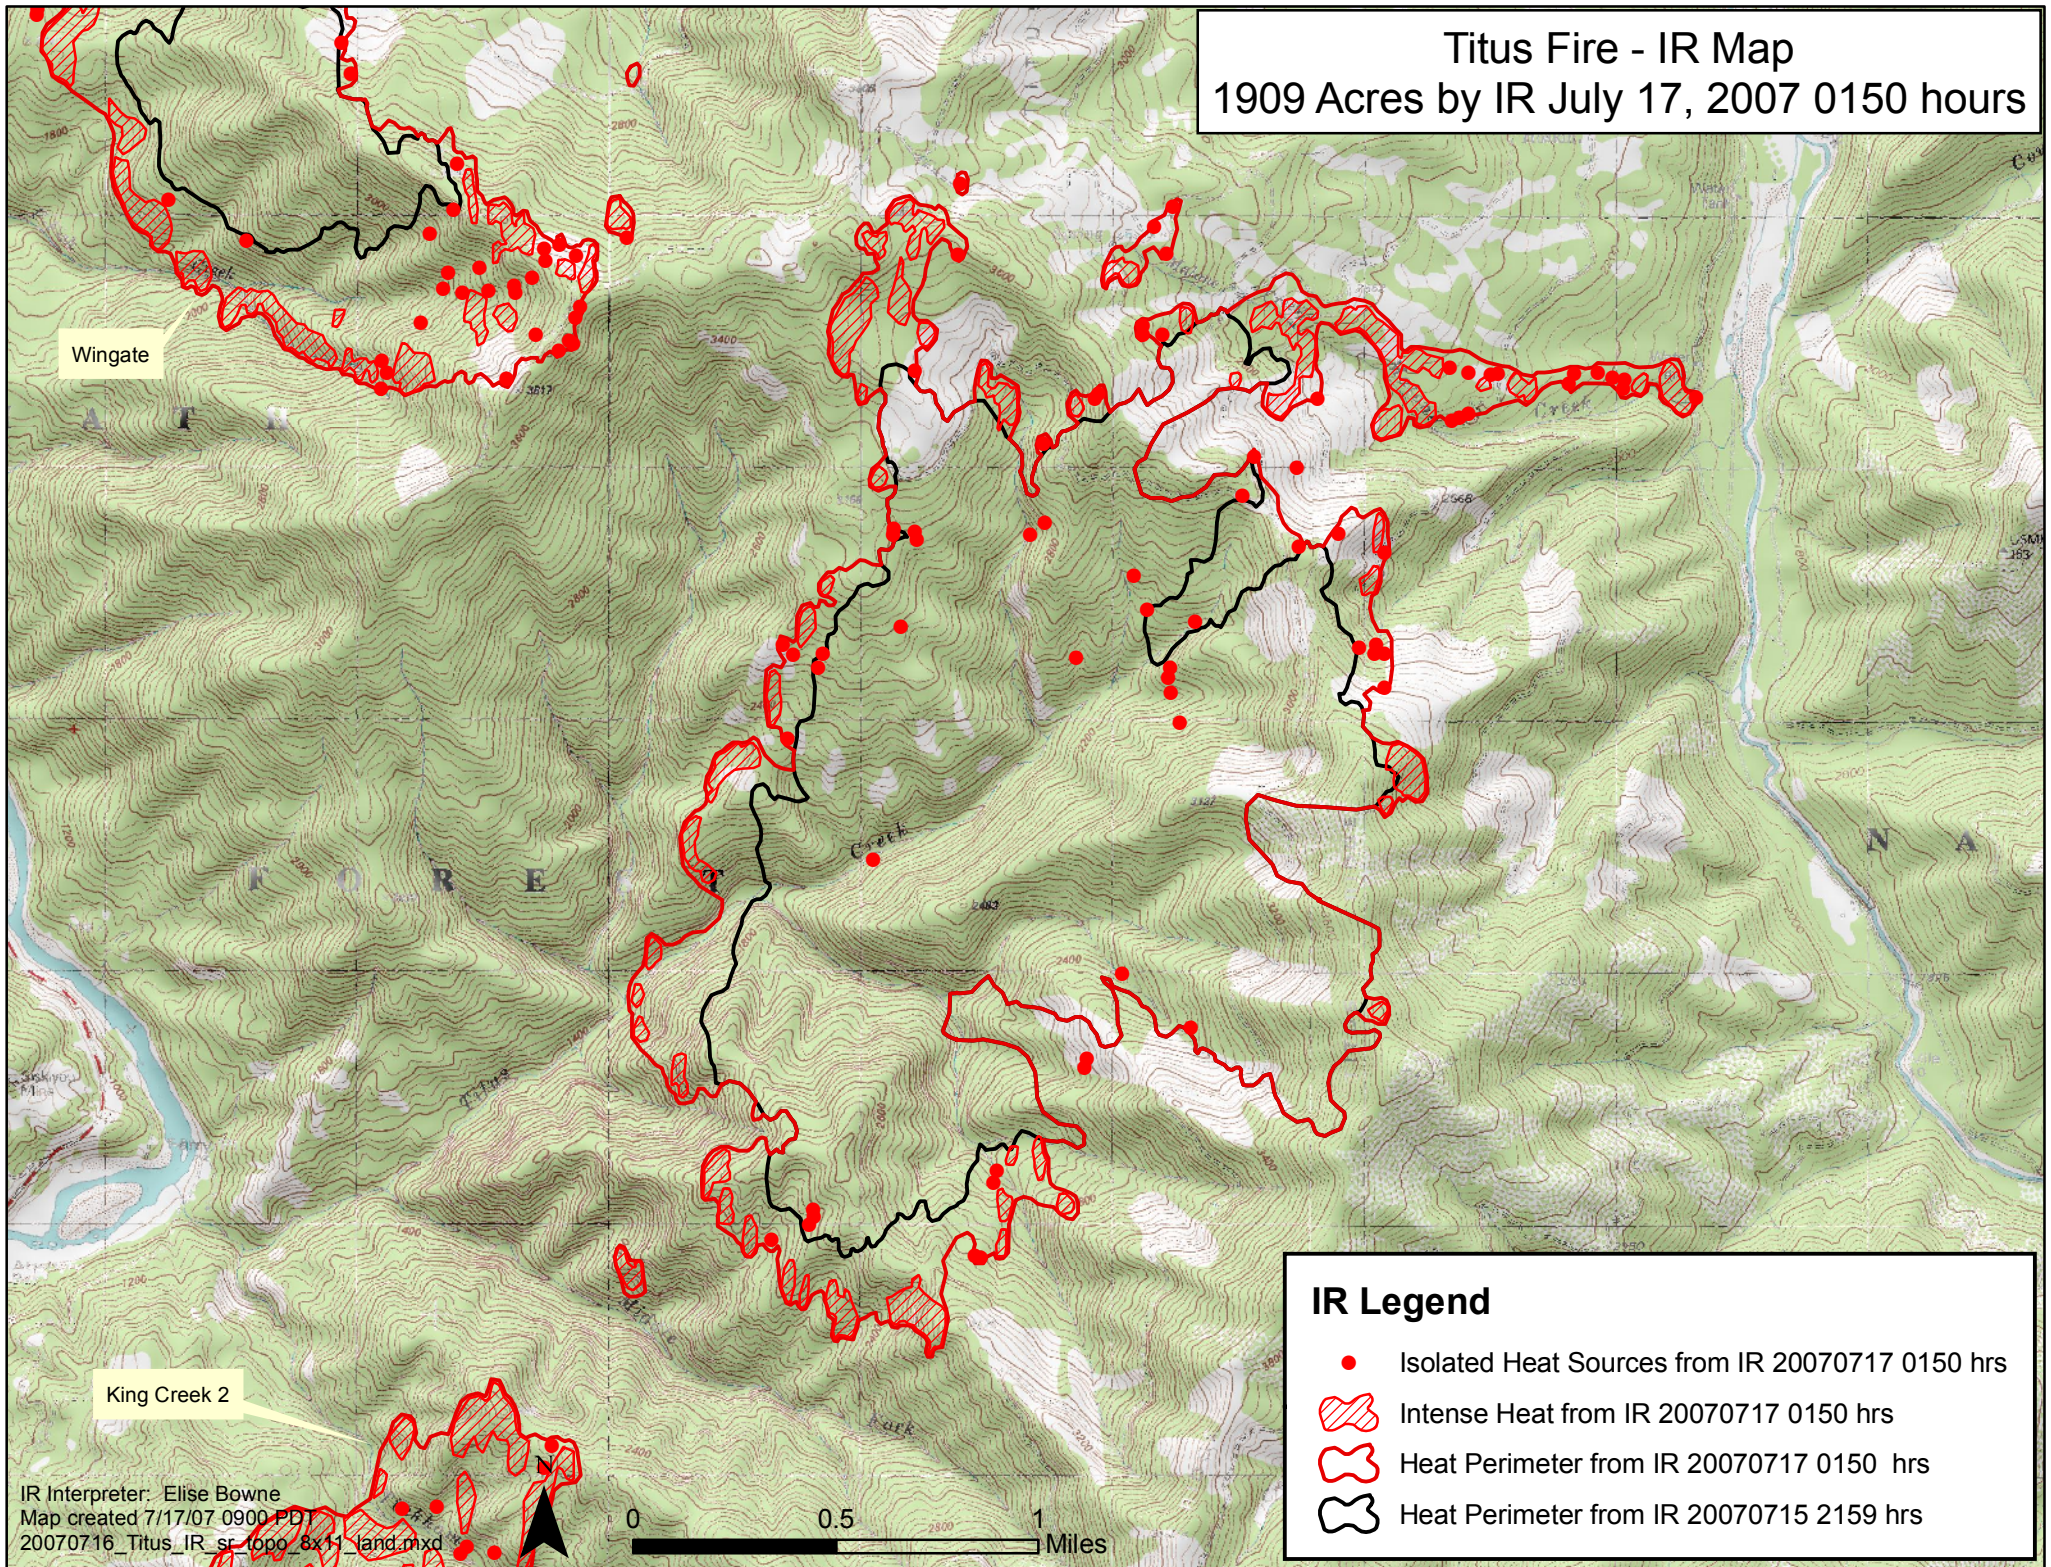

Titus Fire - IR Map

1909 Acres by IR July 17, 2007 0150 hours

Wingate

King Creek 2

IR Interpreter: Elise Bowne
Map created 7/17/07 0900 PDT
20070716_Titus_IR_sr_topo_8x11_land.mxd

IR Legend

- Isolated Heat Sources from IR 20070717 0150 hrs
- ▨ Intense Heat from IR 20070717 0150 hrs
- Heat Perimeter from IR 20070717 0150 hrs
- ⬭ Heat Perimeter from IR 20070715 2159 hrs

0 0.5 1 Miles