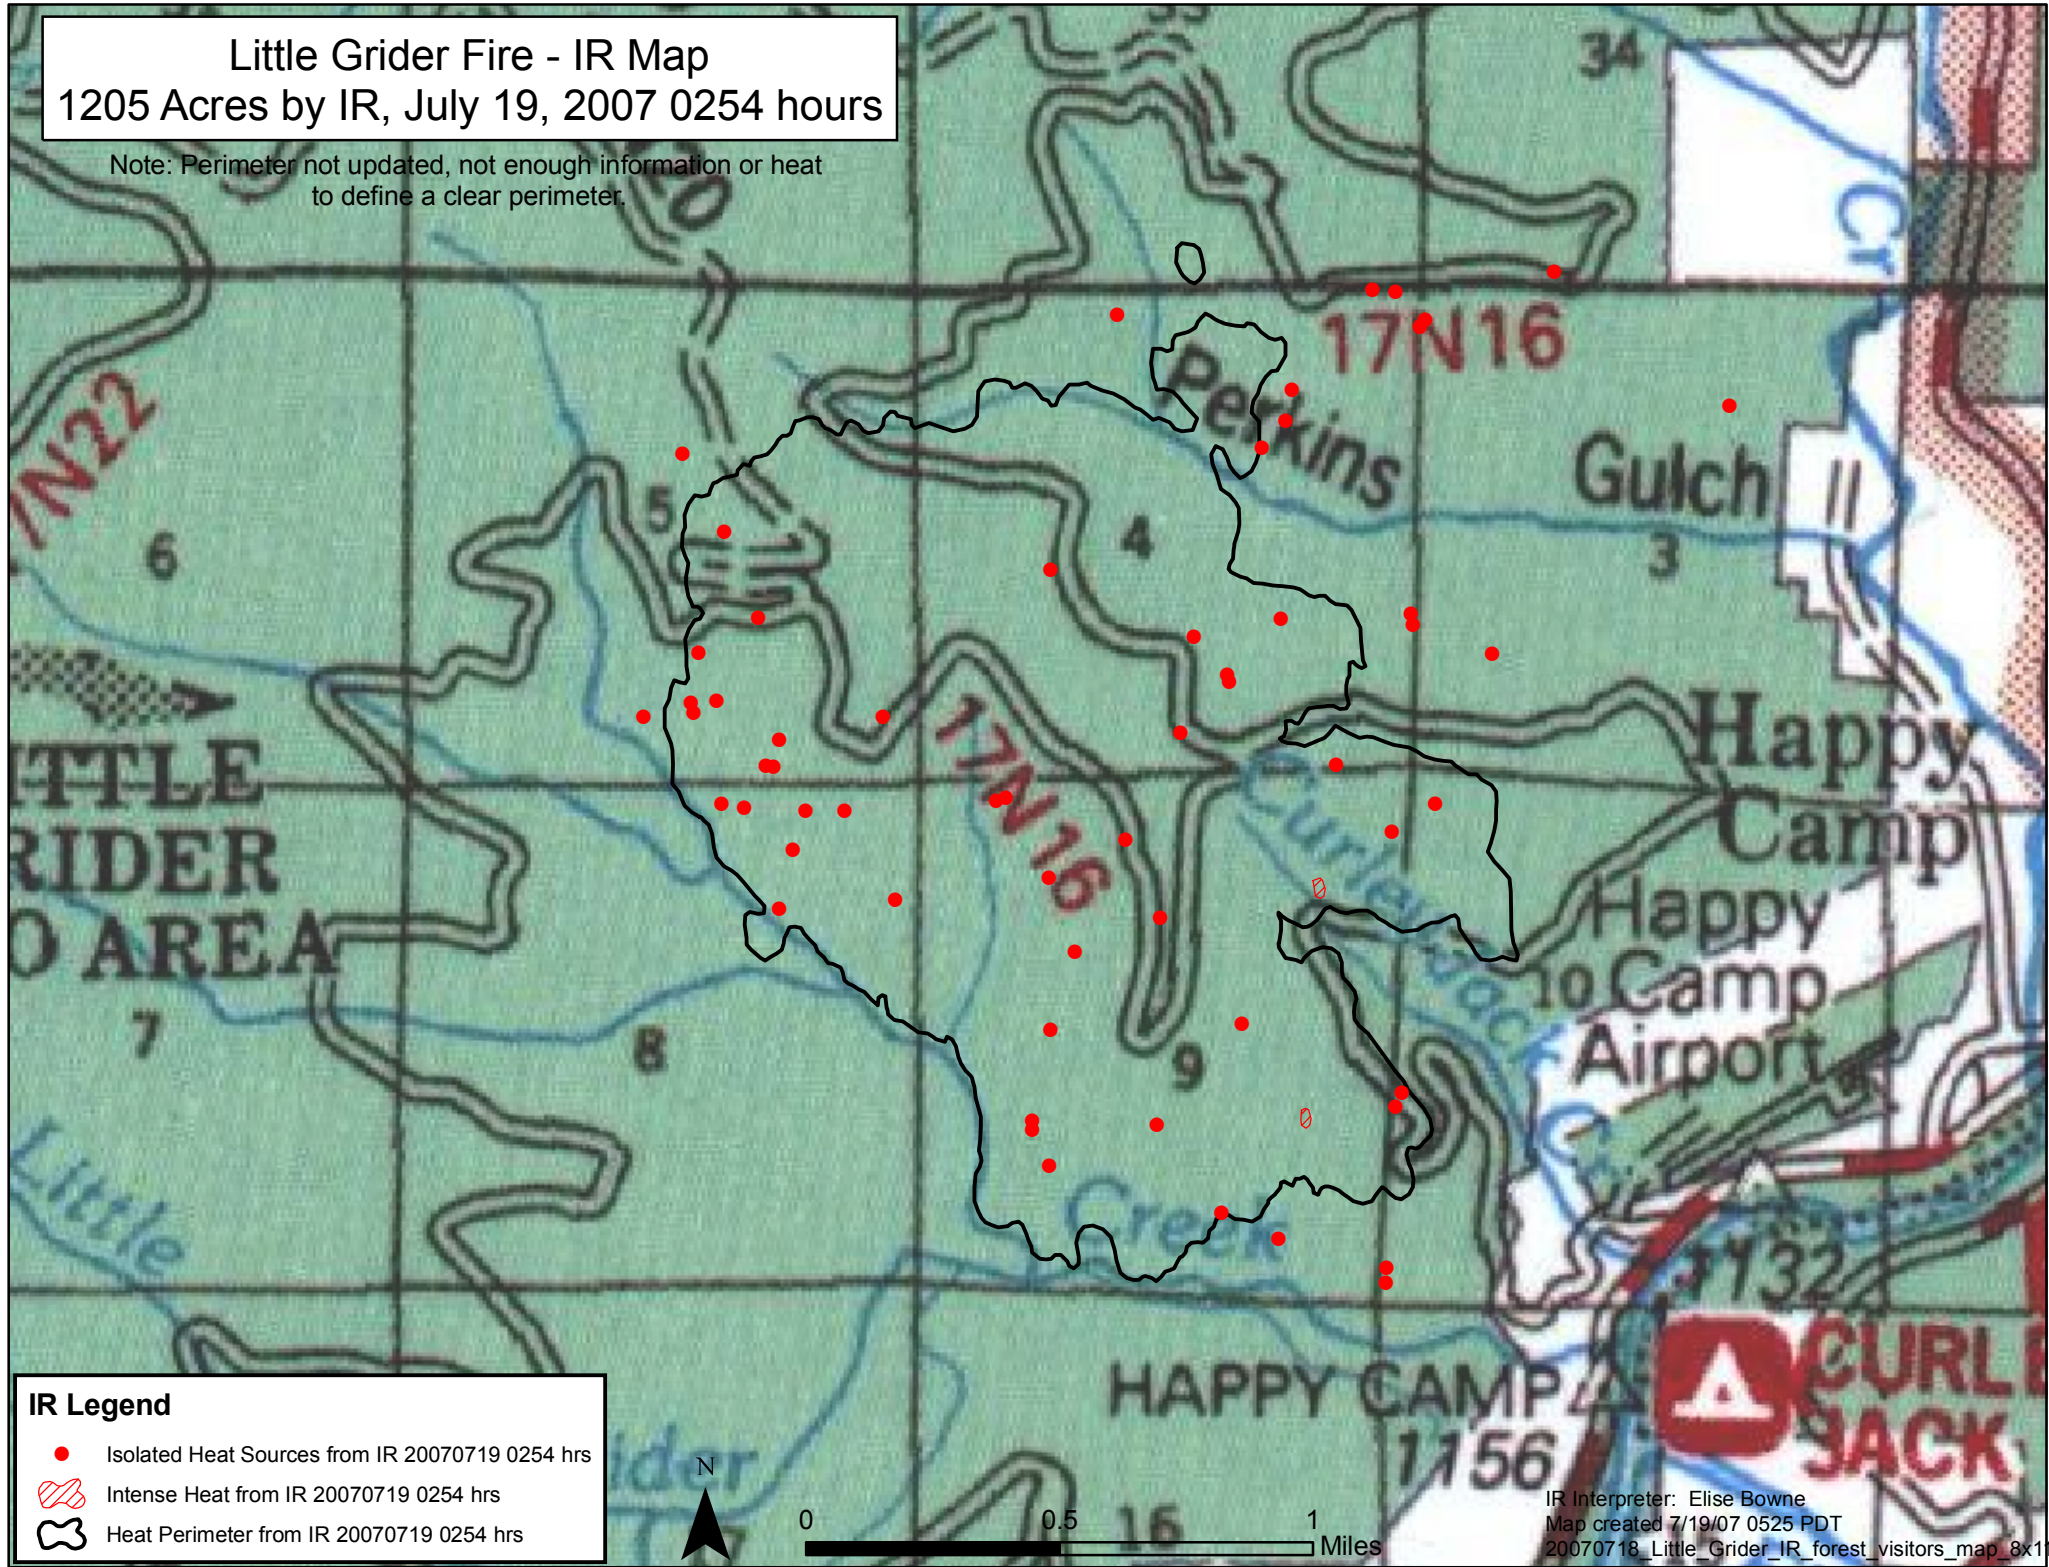

Little Grider Fire - IR Map

1205 Acres by IR, July 19, 2007 0254 hours

Note: Perimeter not updated, not enough information or heat to define a clear perimeter.

IR Legend

- Isolated Heat Sources from IR 20070719 0254 hrs
- ▨ Intense Heat from IR 20070719 0254 hrs
- ⬭ Heat Perimeter from IR 20070719 0254 hrs

IR Interpreter: Elise Bowne
Map created 7/19/07 0525 PDT
20070718_Little_Grider_IR_forest_visitors_map_8x11_la