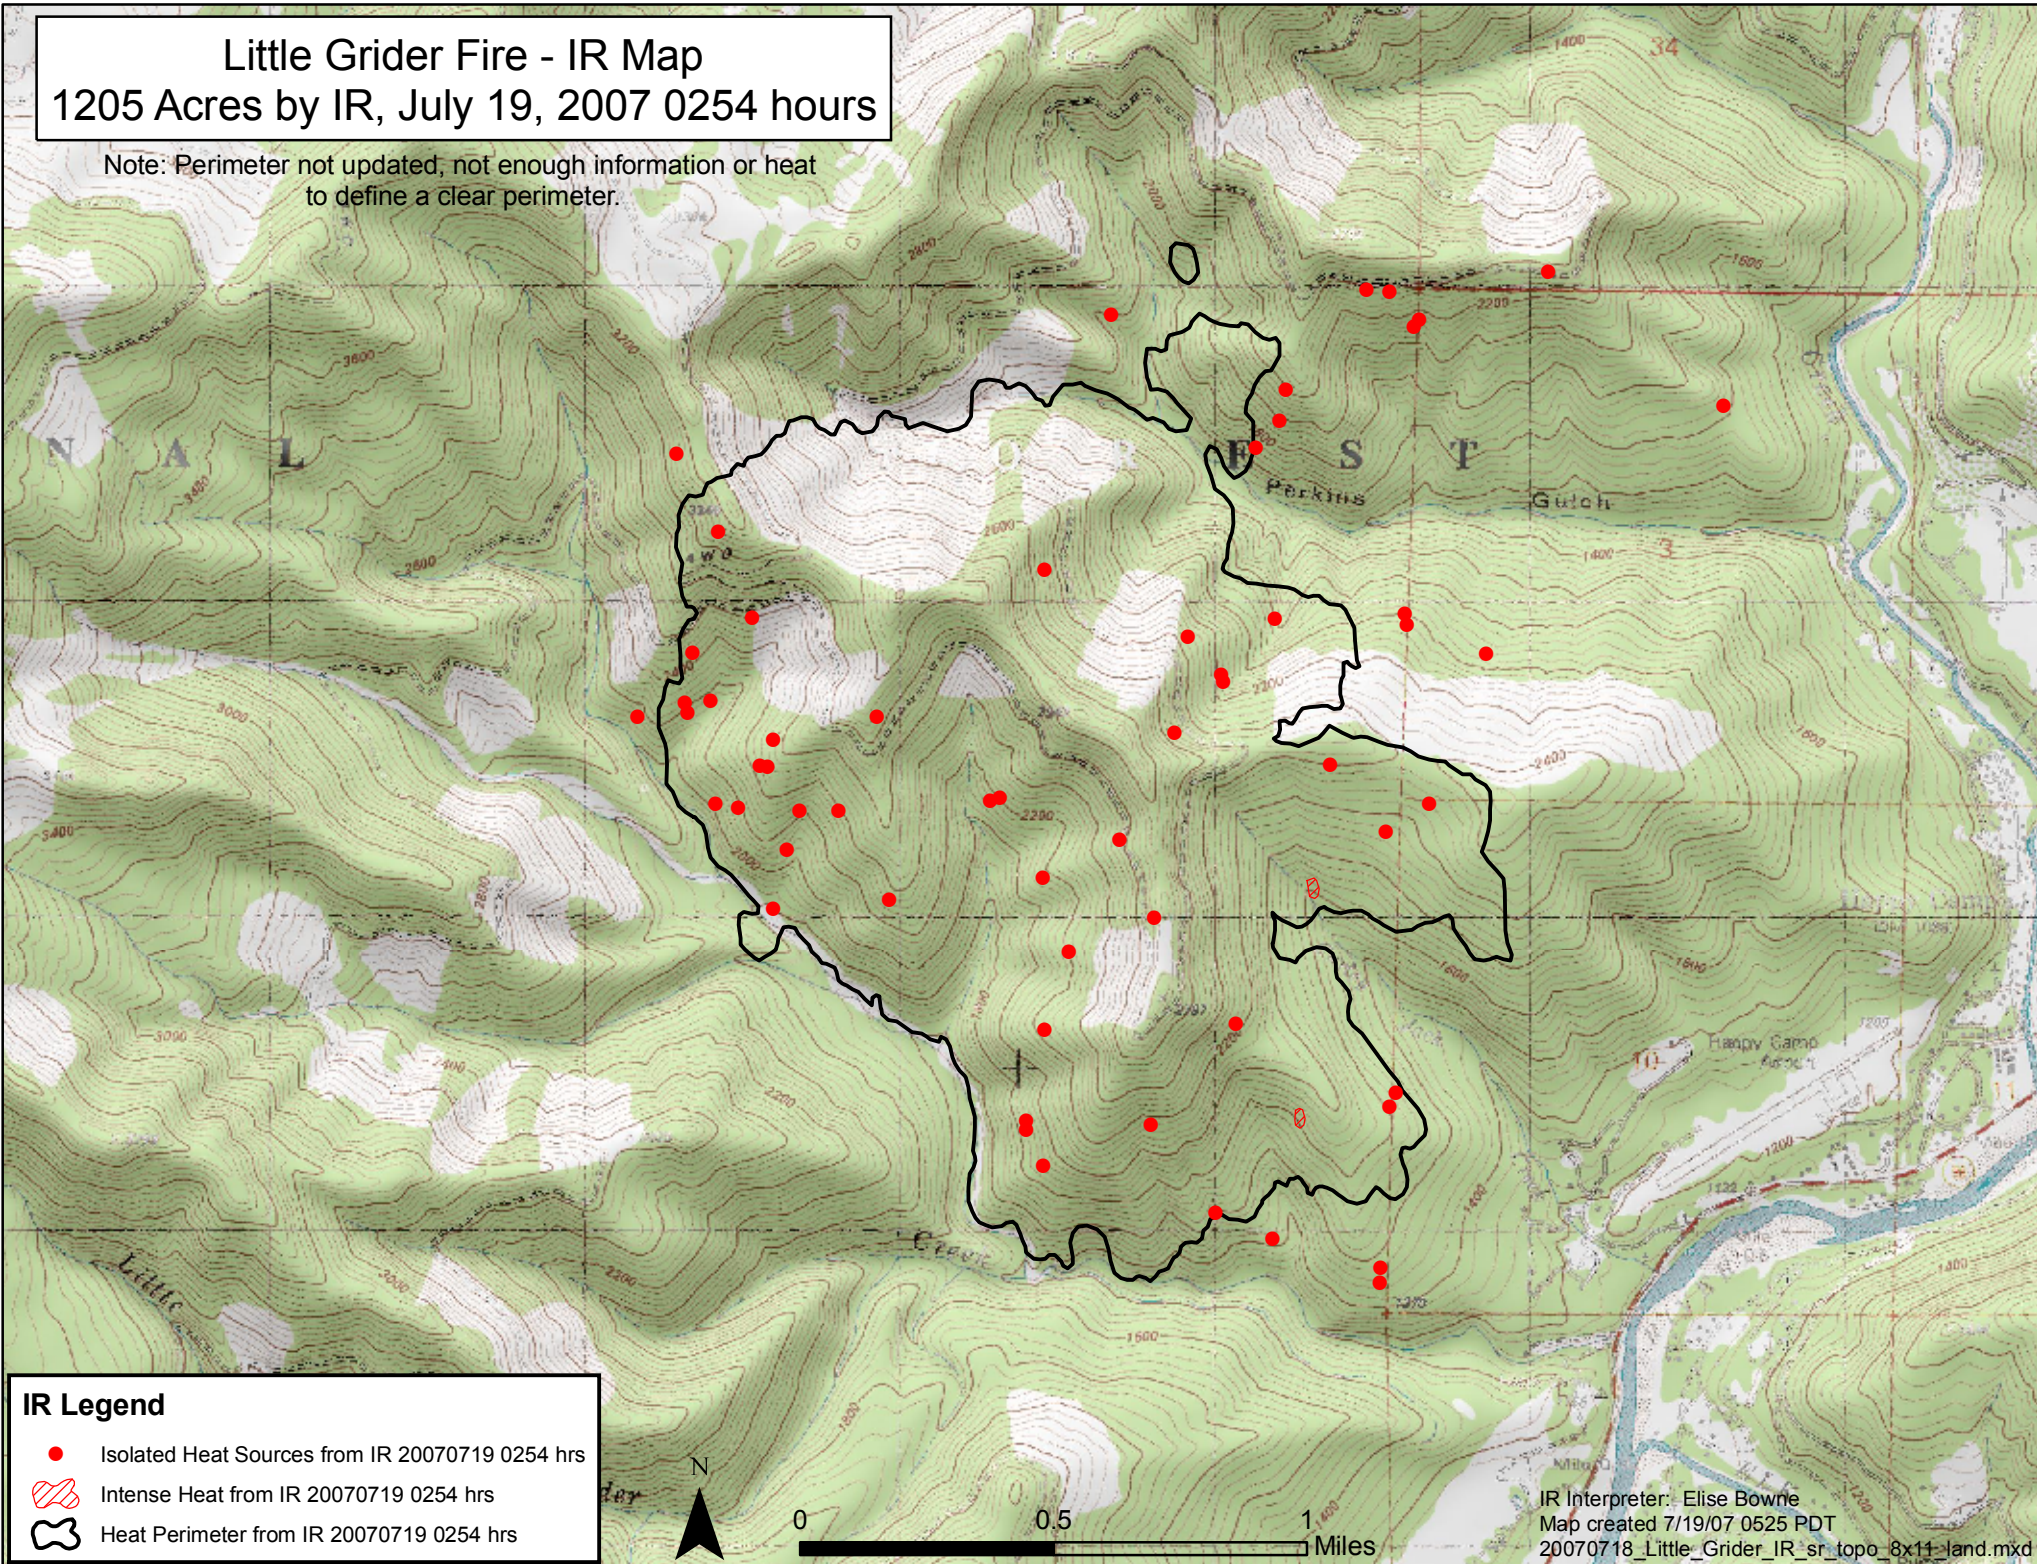

Little Grider Fire - IR Map

1205 Acres by IR, July 19, 2007 0254 hours

Note: Perimeter not updated, not enough information or heat to define a clear perimeter.

IR Legend

- Isolated Heat Sources from IR 20070719 0254 hrs
- ▨ Intense Heat from IR 20070719 0254 hrs
- ⬮ Heat Perimeter from IR 20070719 0254 hrs

IR Interpreter: Elise Bowne
Map created 7/19/07 0525 PDT
20070718_Little_Grider_IR_sr_topo_8x11_land.mxd